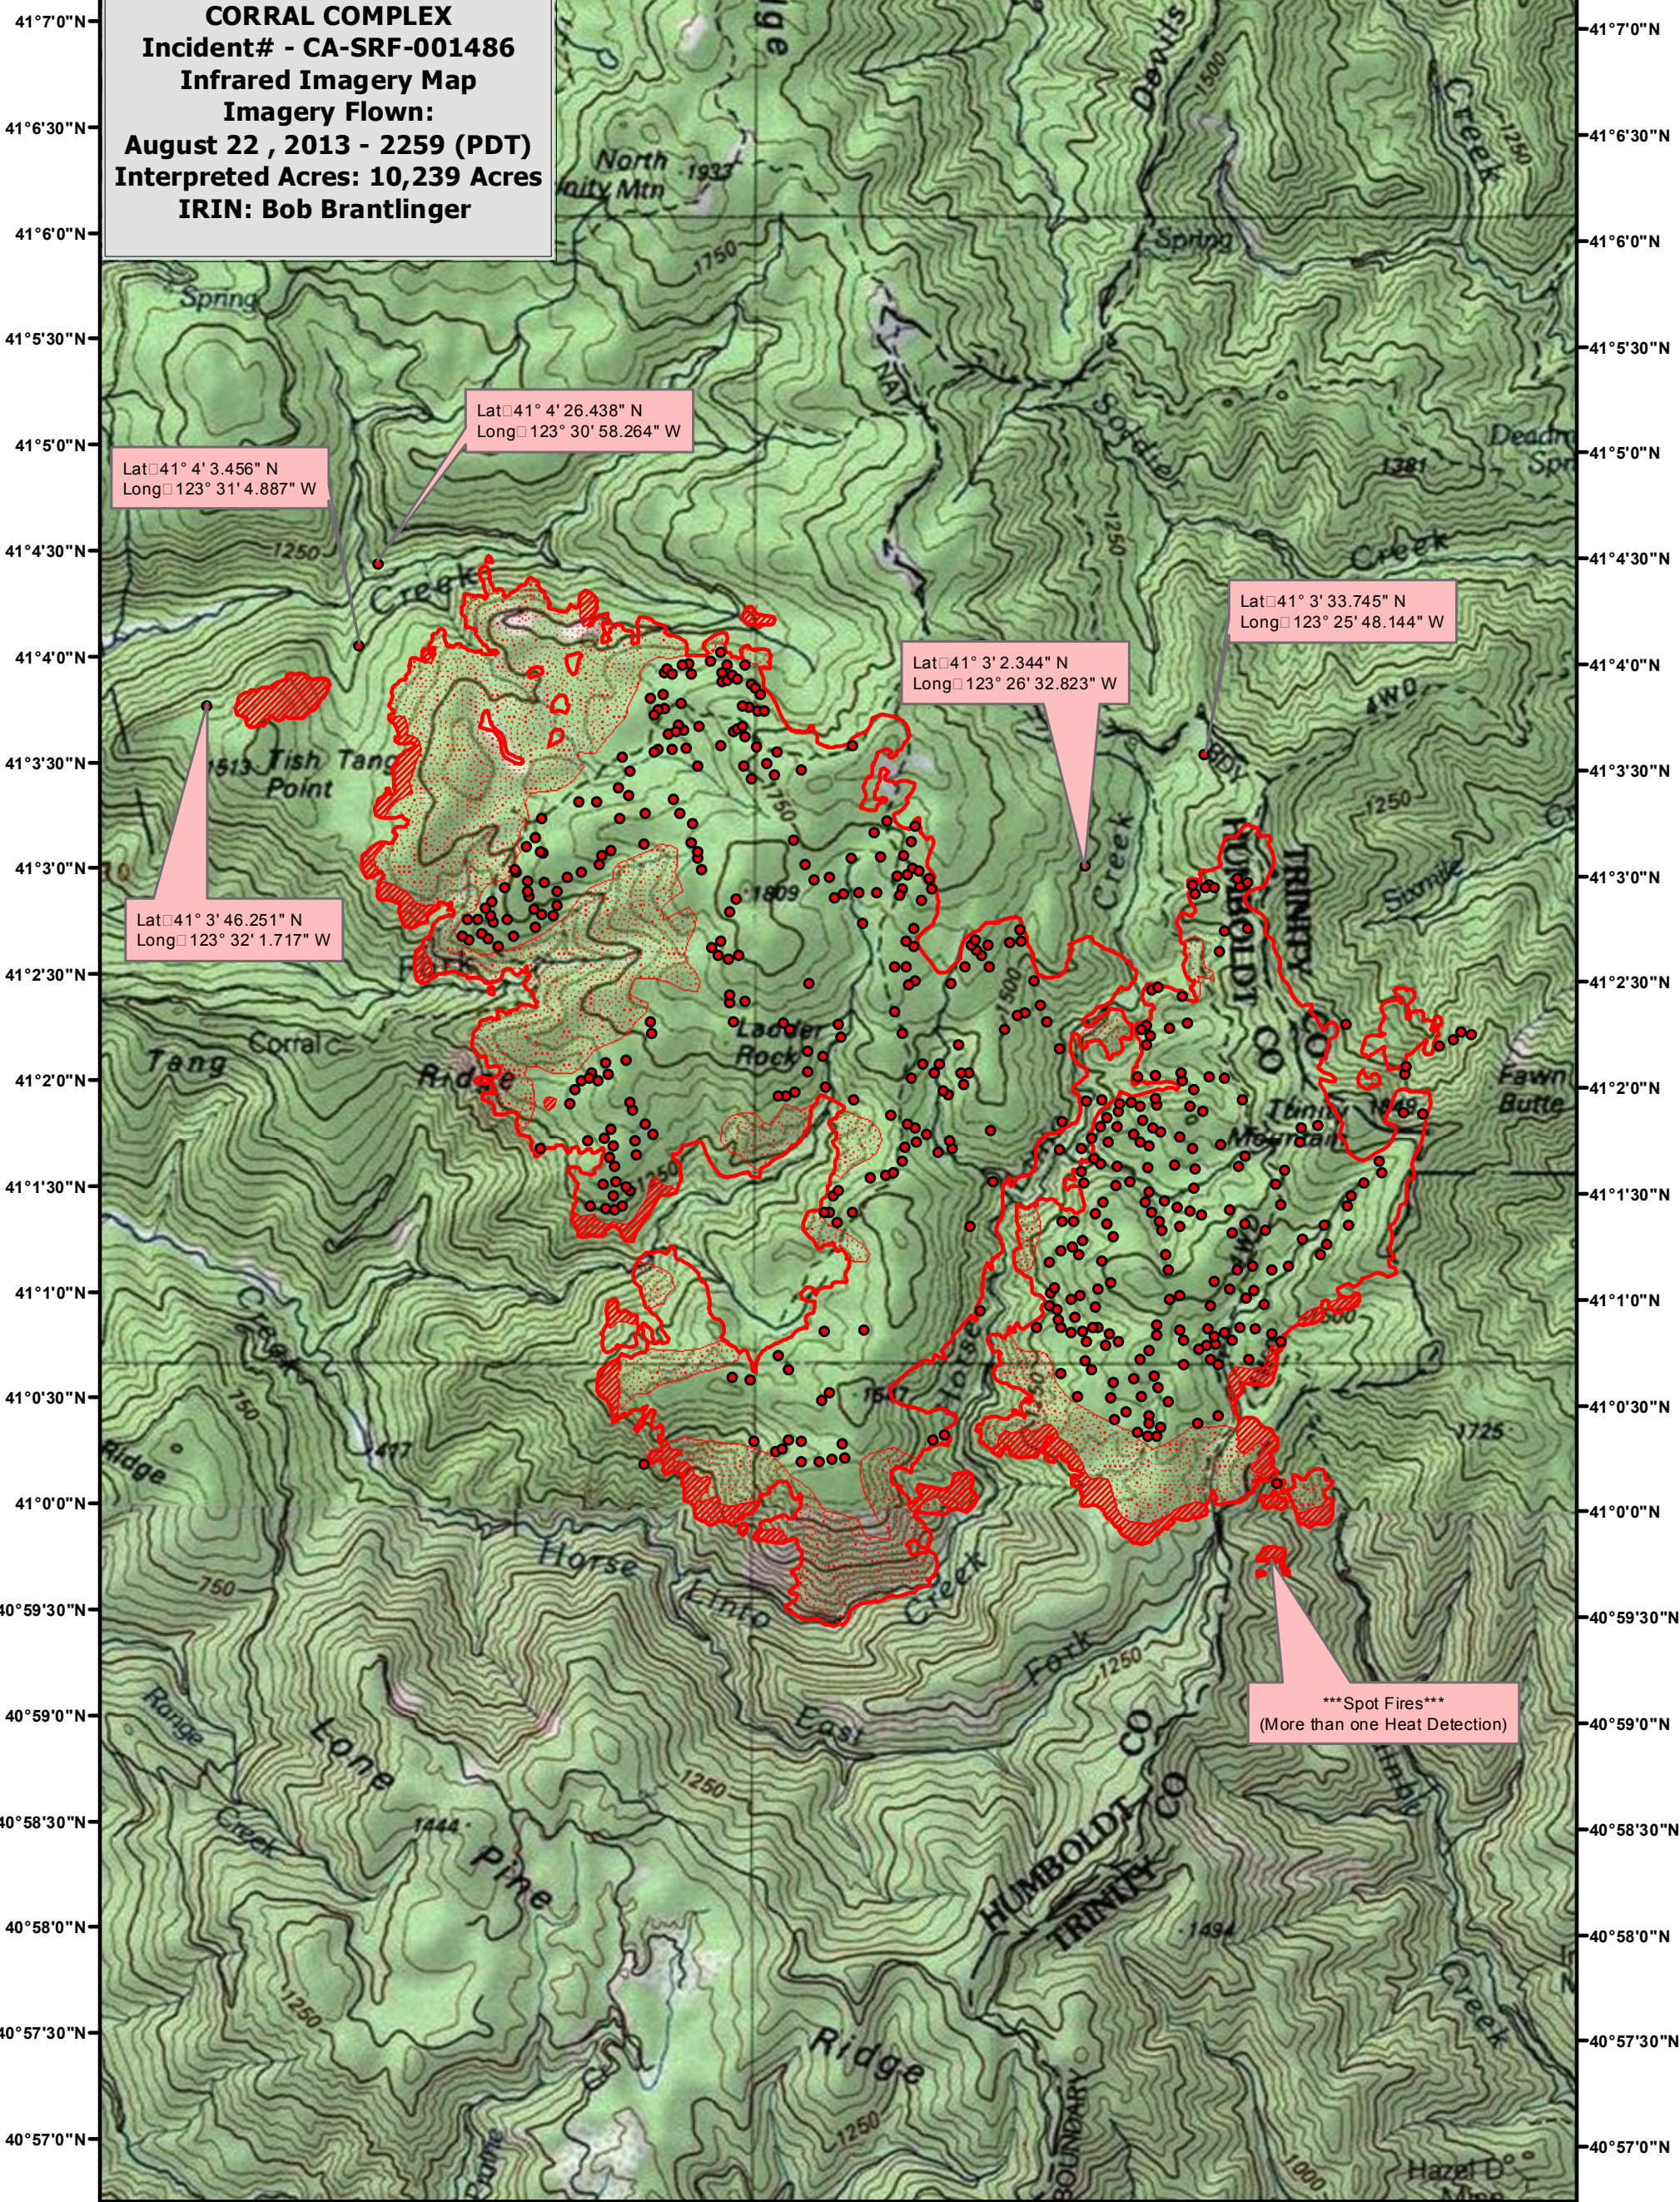

123°32'0"W 123°31'0"W 123°30'0"W 123°29'0"W 123°28'0"W 123°27'0"W 123°26'0"W 123°25'0"W 123°24'0"W

**Legend**

-  **Heat Perimeter**
-  **Intense Heat**
-  **Isolated Heat Source**
-  **Scattered Heat Source**

N

Miles  
0 0.5 1 2

NATIONAL  
INFRARED  
OPERATIONS