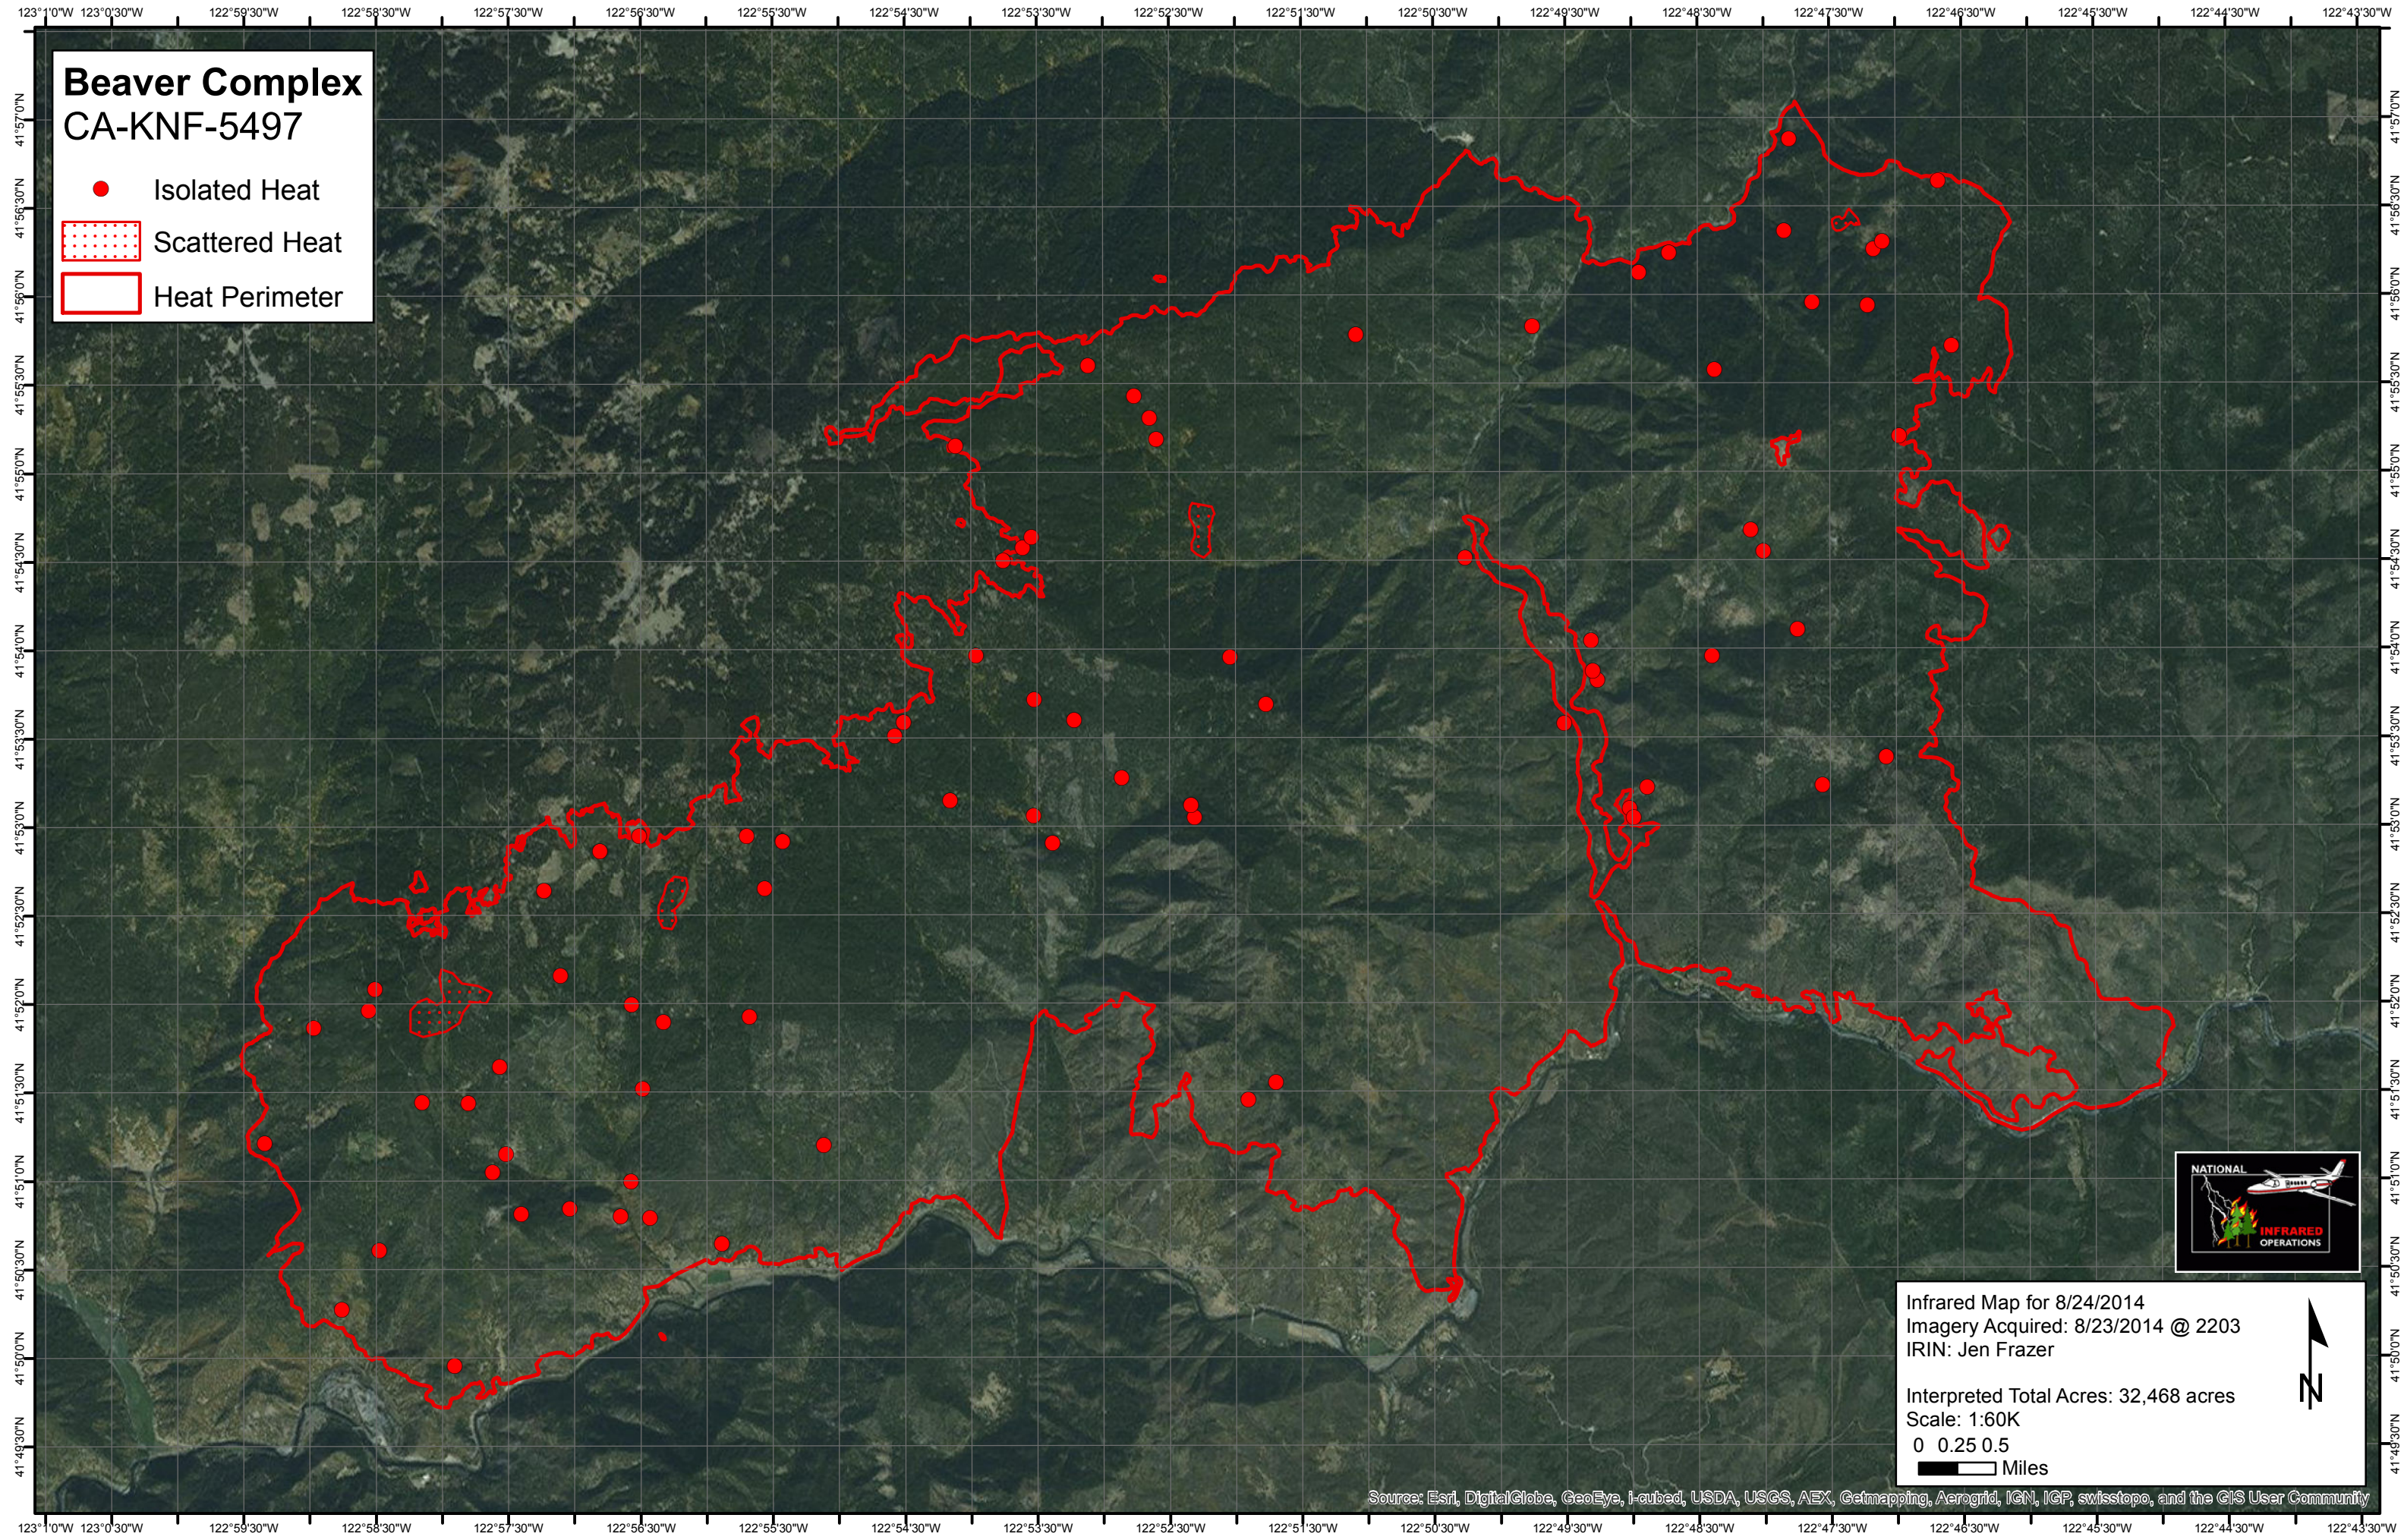

Beaver Complex CA-KNF-5497

- Isolated Heat
- ▨ Scattered Heat
- ▭ Heat Perimeter

Infrared Map for 8/24/2014
Imagery Acquired: 8/23/2014 @ 2203
IRIN: Jen Frazer

Interpreted Total Acres: 32,468 acres
Scale: 1:60K
0 0.25 0.5
Miles

Source: Esri, DigitalGlobe, GeoEye, i-cubed, USDA, USGS, AEX, Getmapping, Aerogrid, IGN, IGP, swisstopo, and the GIS User Community