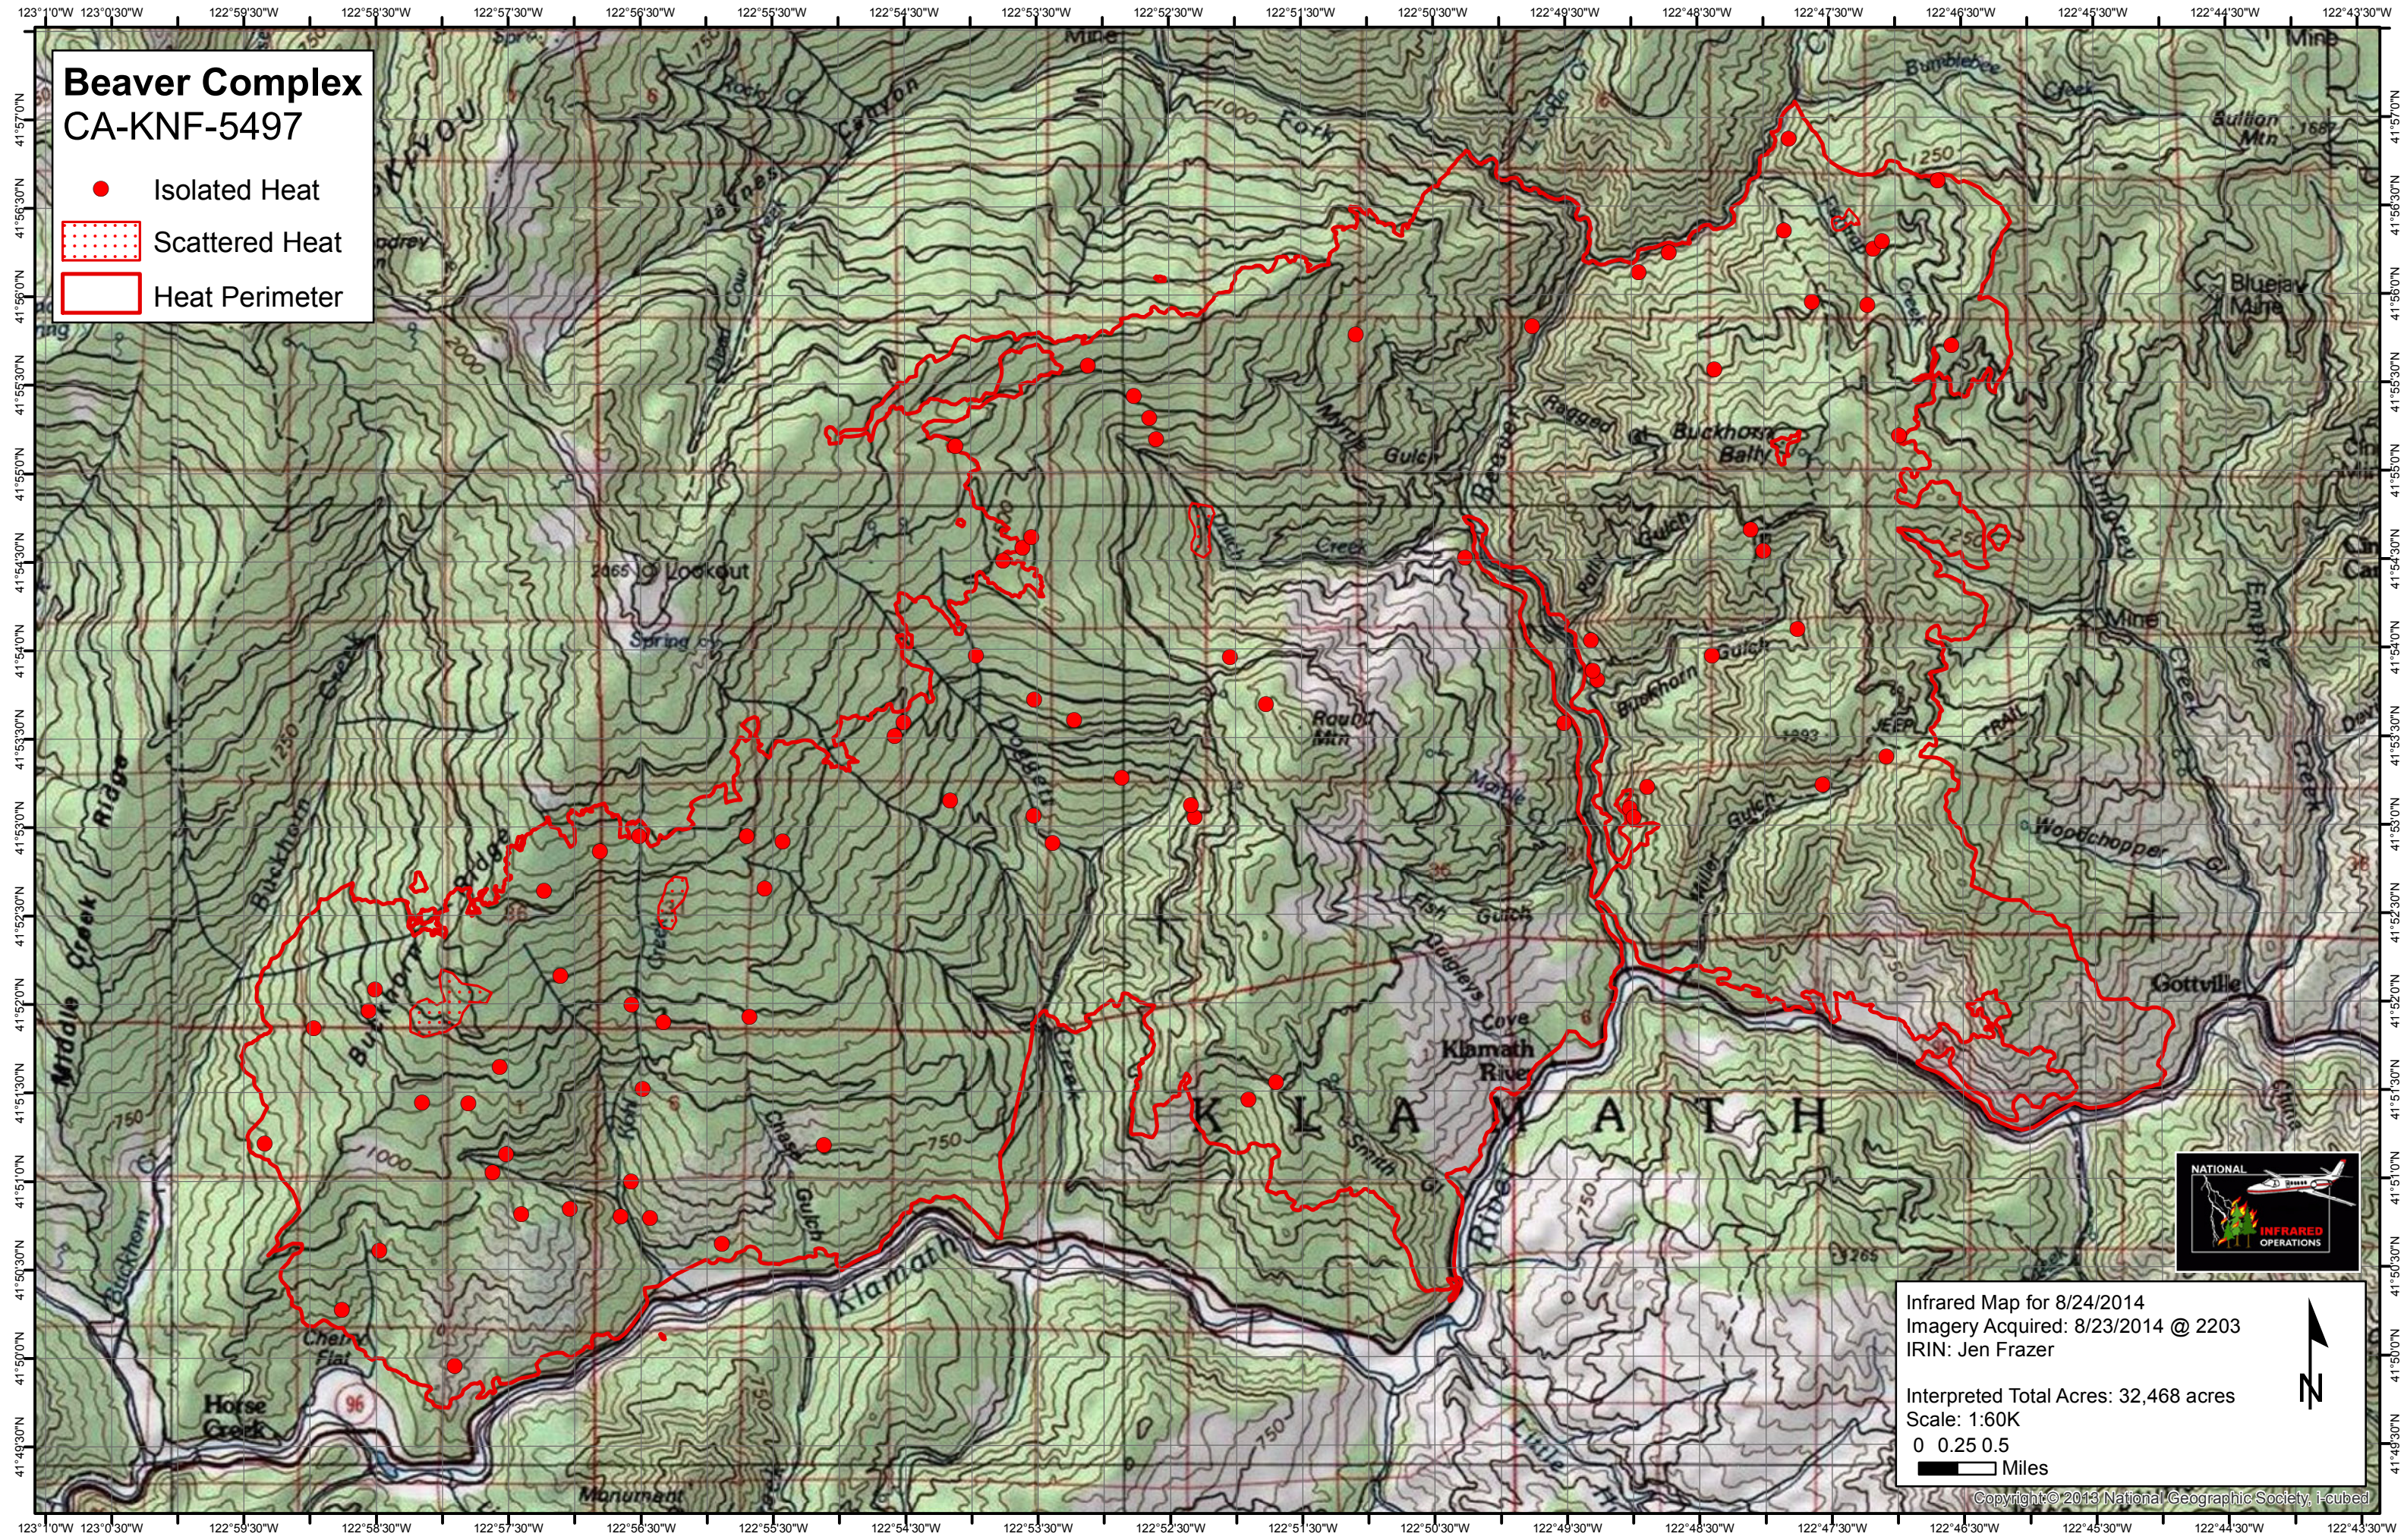

Beaver Complex CA-KNF-5497

- Isolated Heat
- ▨ Scattered Heat
- ▭ Heat Perimeter

Infrared Map for 8/24/2014
Imagery Acquired: 8/23/2014 @ 2203
IRIN: Jen Frazer

Interpreted Total Acres: 32,468 acres
Scale: 1:60K
0 0.25 0.5
Miles