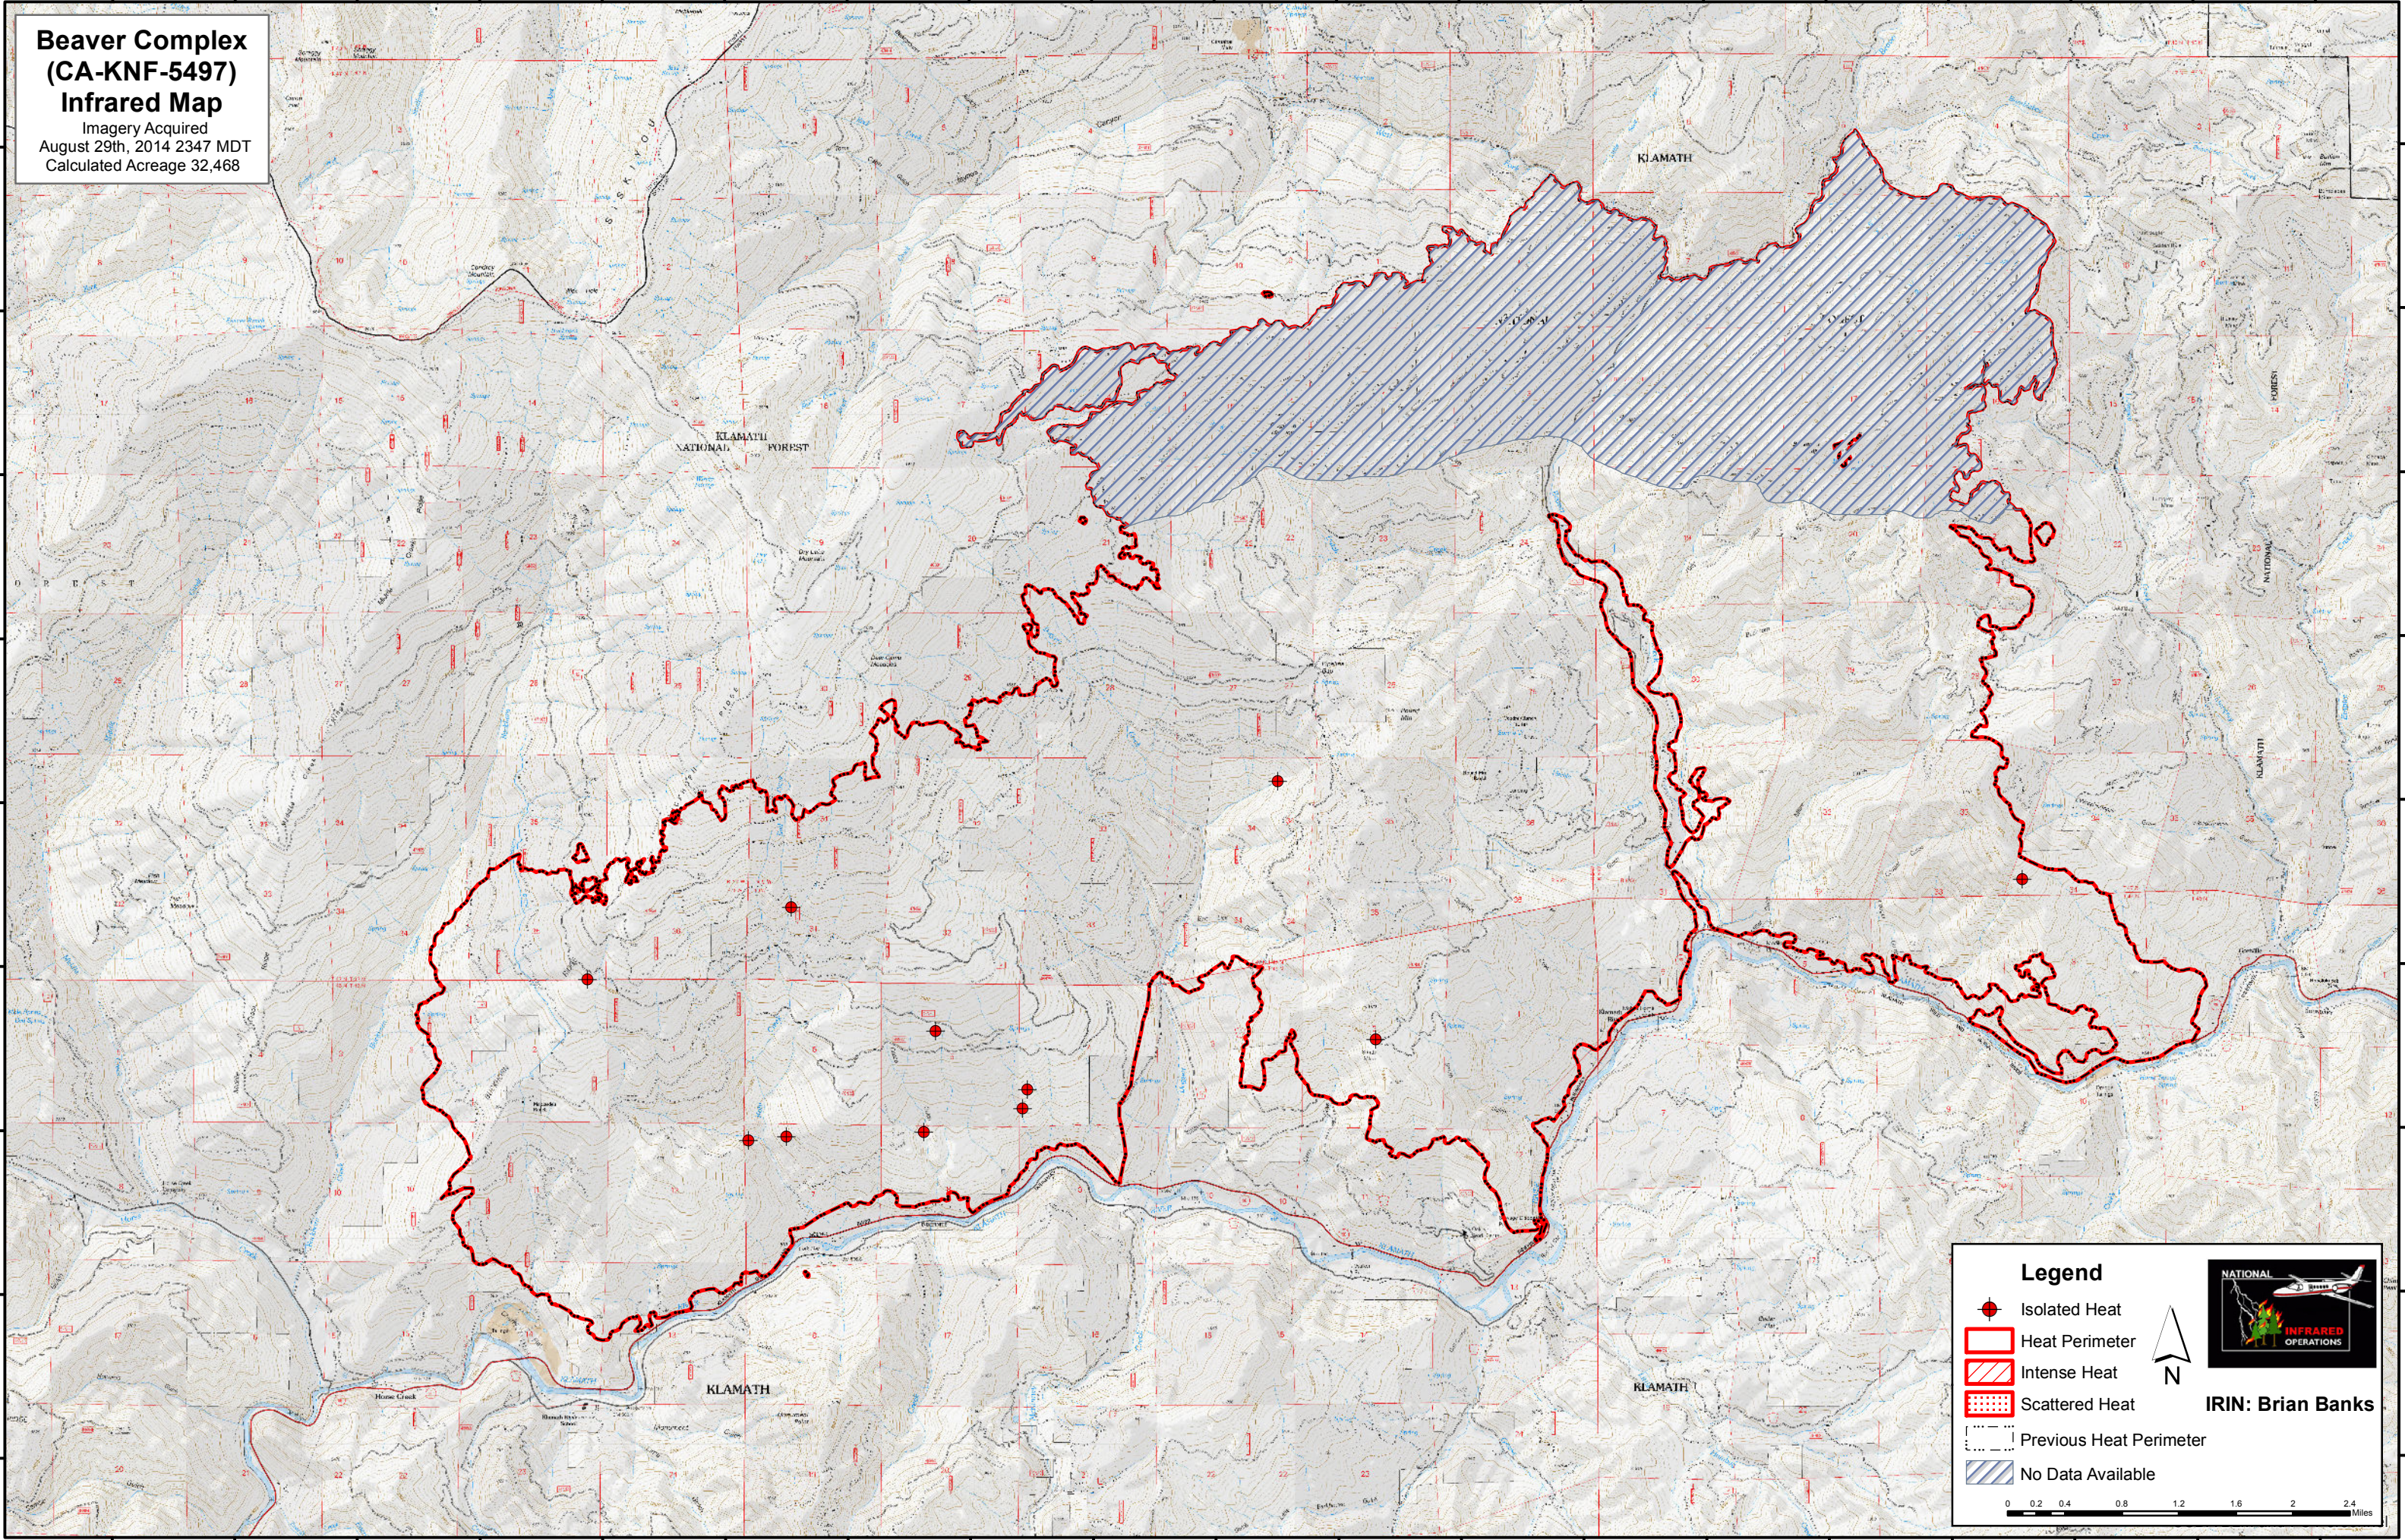

**Beaver Complex
(CA-KNF-5497)
Infrared Map**
Imagery Acquired
August 29th, 2014 2347 MDT
Calculated Acreage 32,468

Legend

- Isolated Heat
- Heat Perimeter
- Intense Heat
- Scattered Heat
- Previous Heat Perimeter
- No Data Available

0 0.2 0.4 0.8 1.2 1.6 2 2.4 Miles

IRIN: Brian Banks