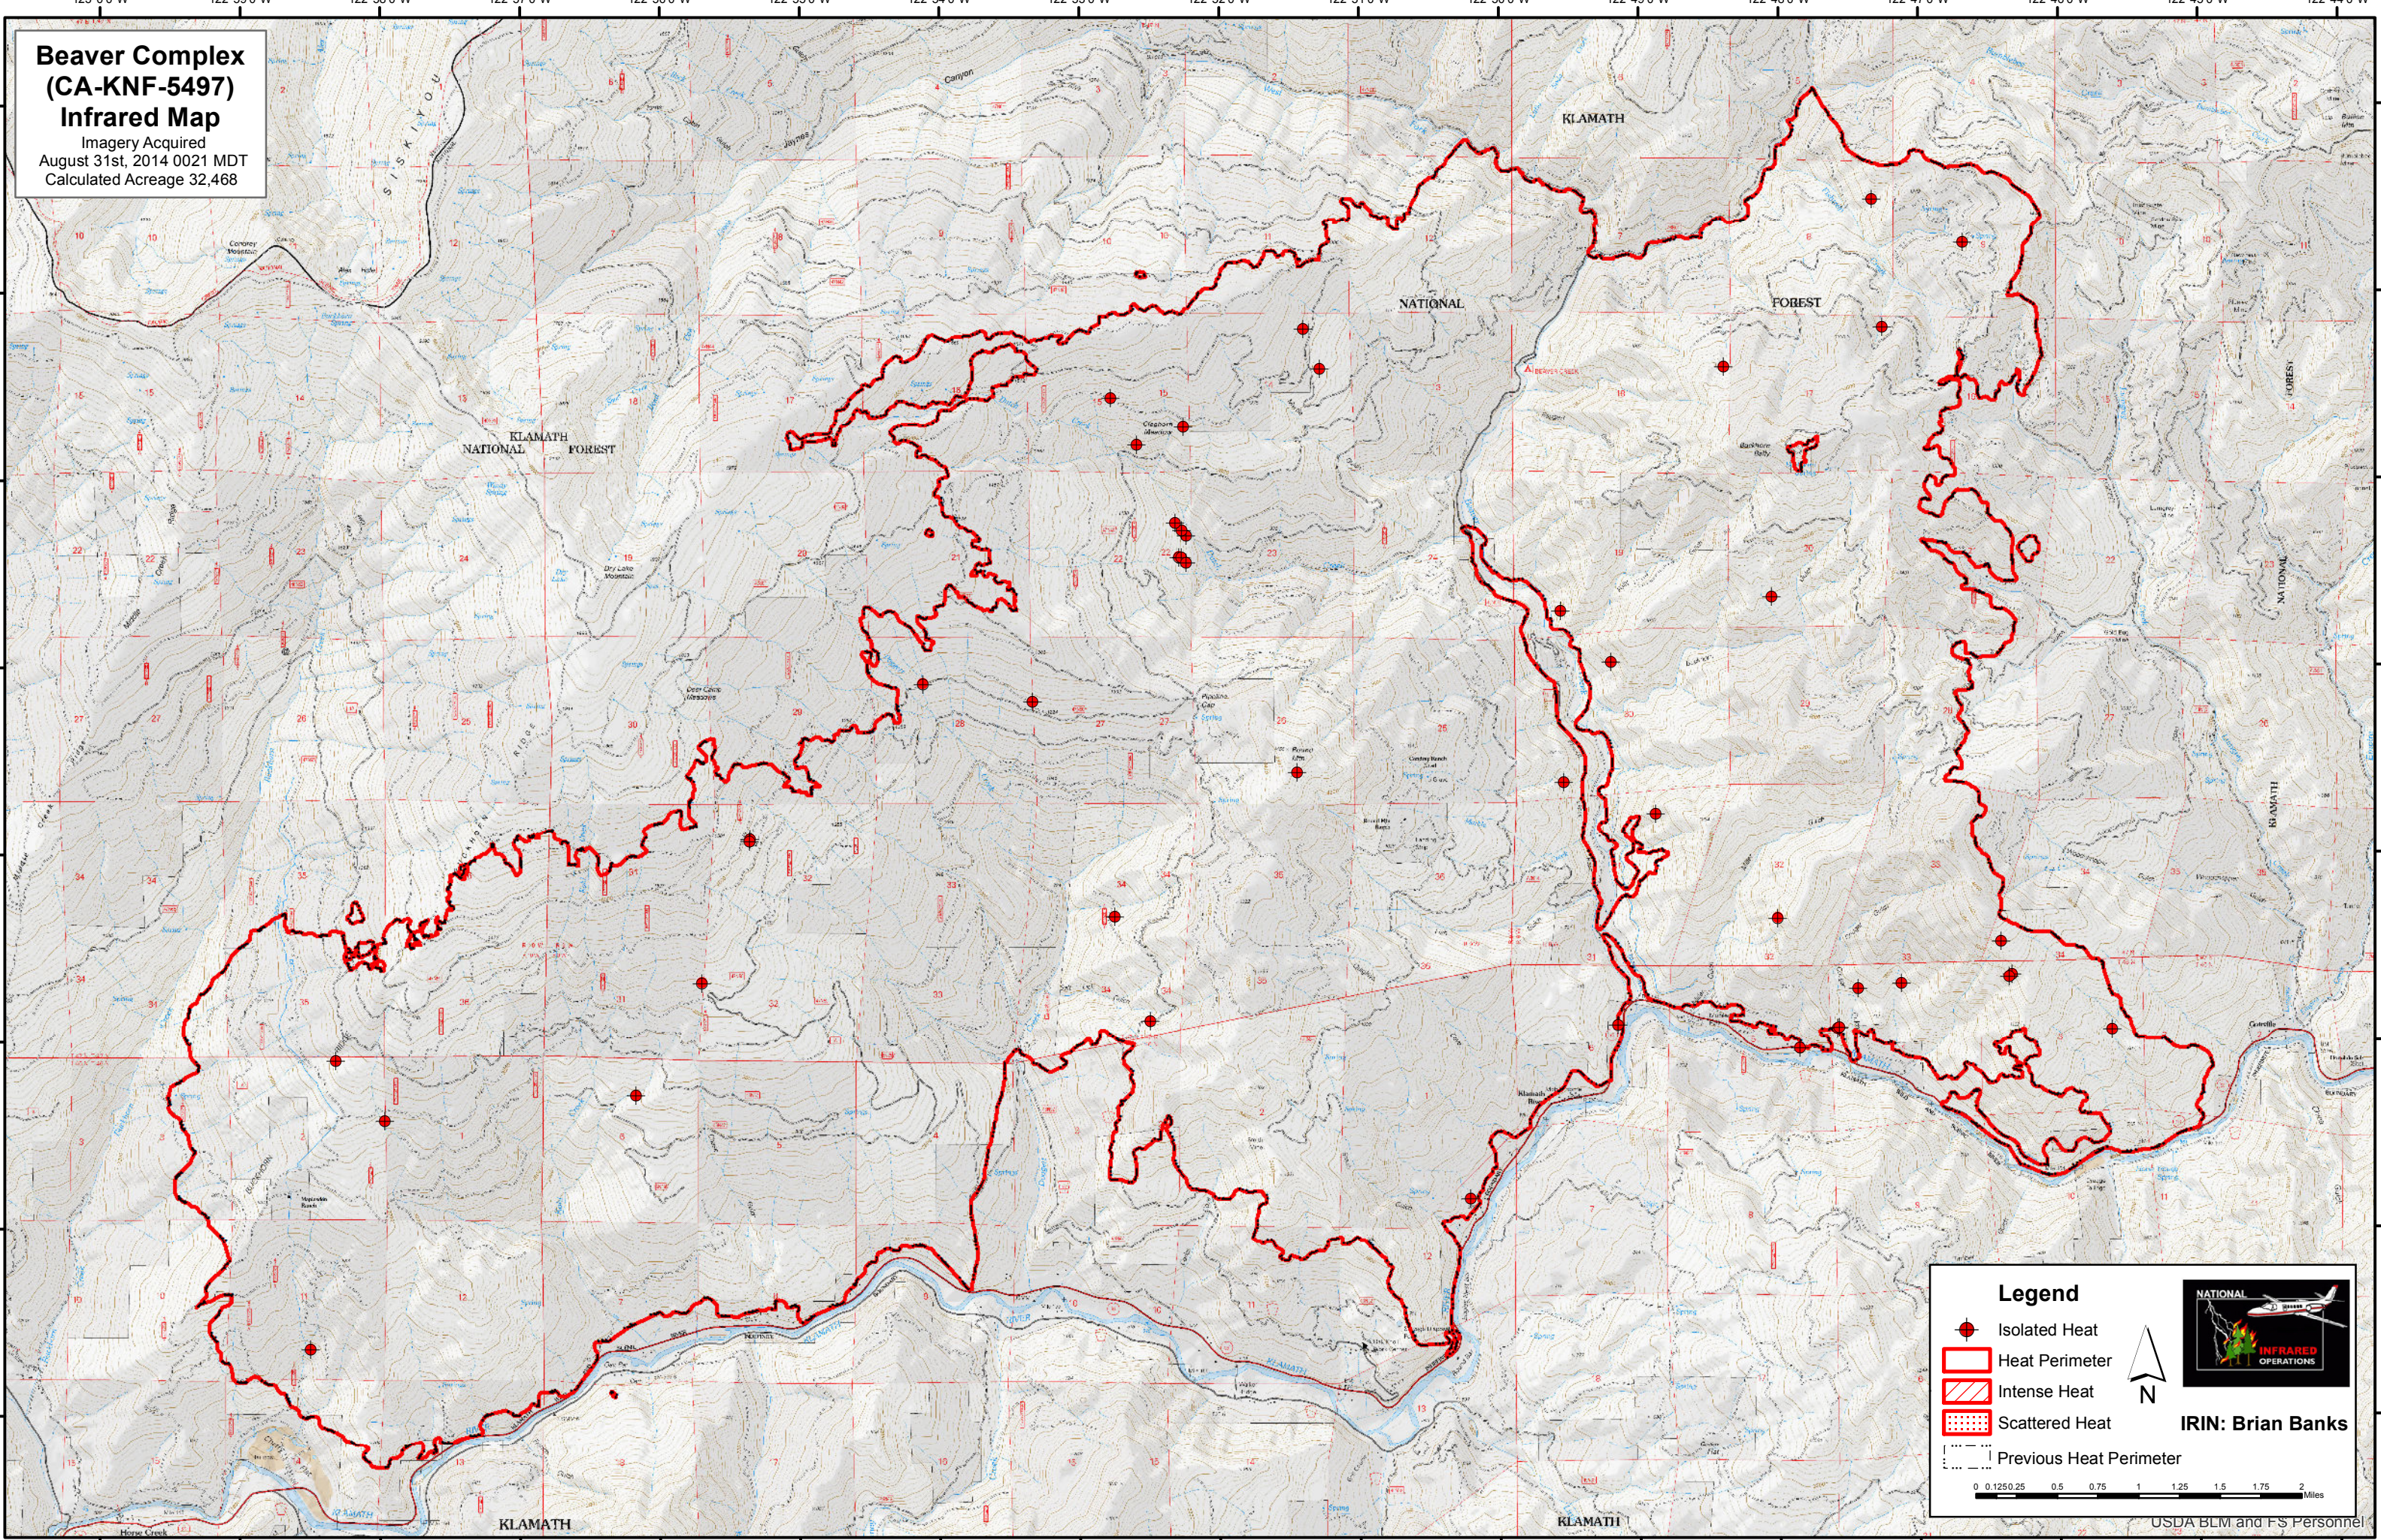

# Beaver Complex (CA-KNF-5497) Infrared Map

Imagery Acquired  
August 31st, 2014 0021 MDT  
Calculated Acreage 32,468

**Legend**

- Isolated Heat
- ▭ Heat Perimeter
- ▨ Intense Heat
- ▩ Scattered Heat
- ⋯ Previous Heat Perimeter

  
N

  
NATIONAL INFRARED OPERATIONS

**IRIN: Brian Banks**

0 0.1250 0.25 0.5 0.75 1 1.25 1.5 1.75 2 Miles

USDA BLM and FS Personnel