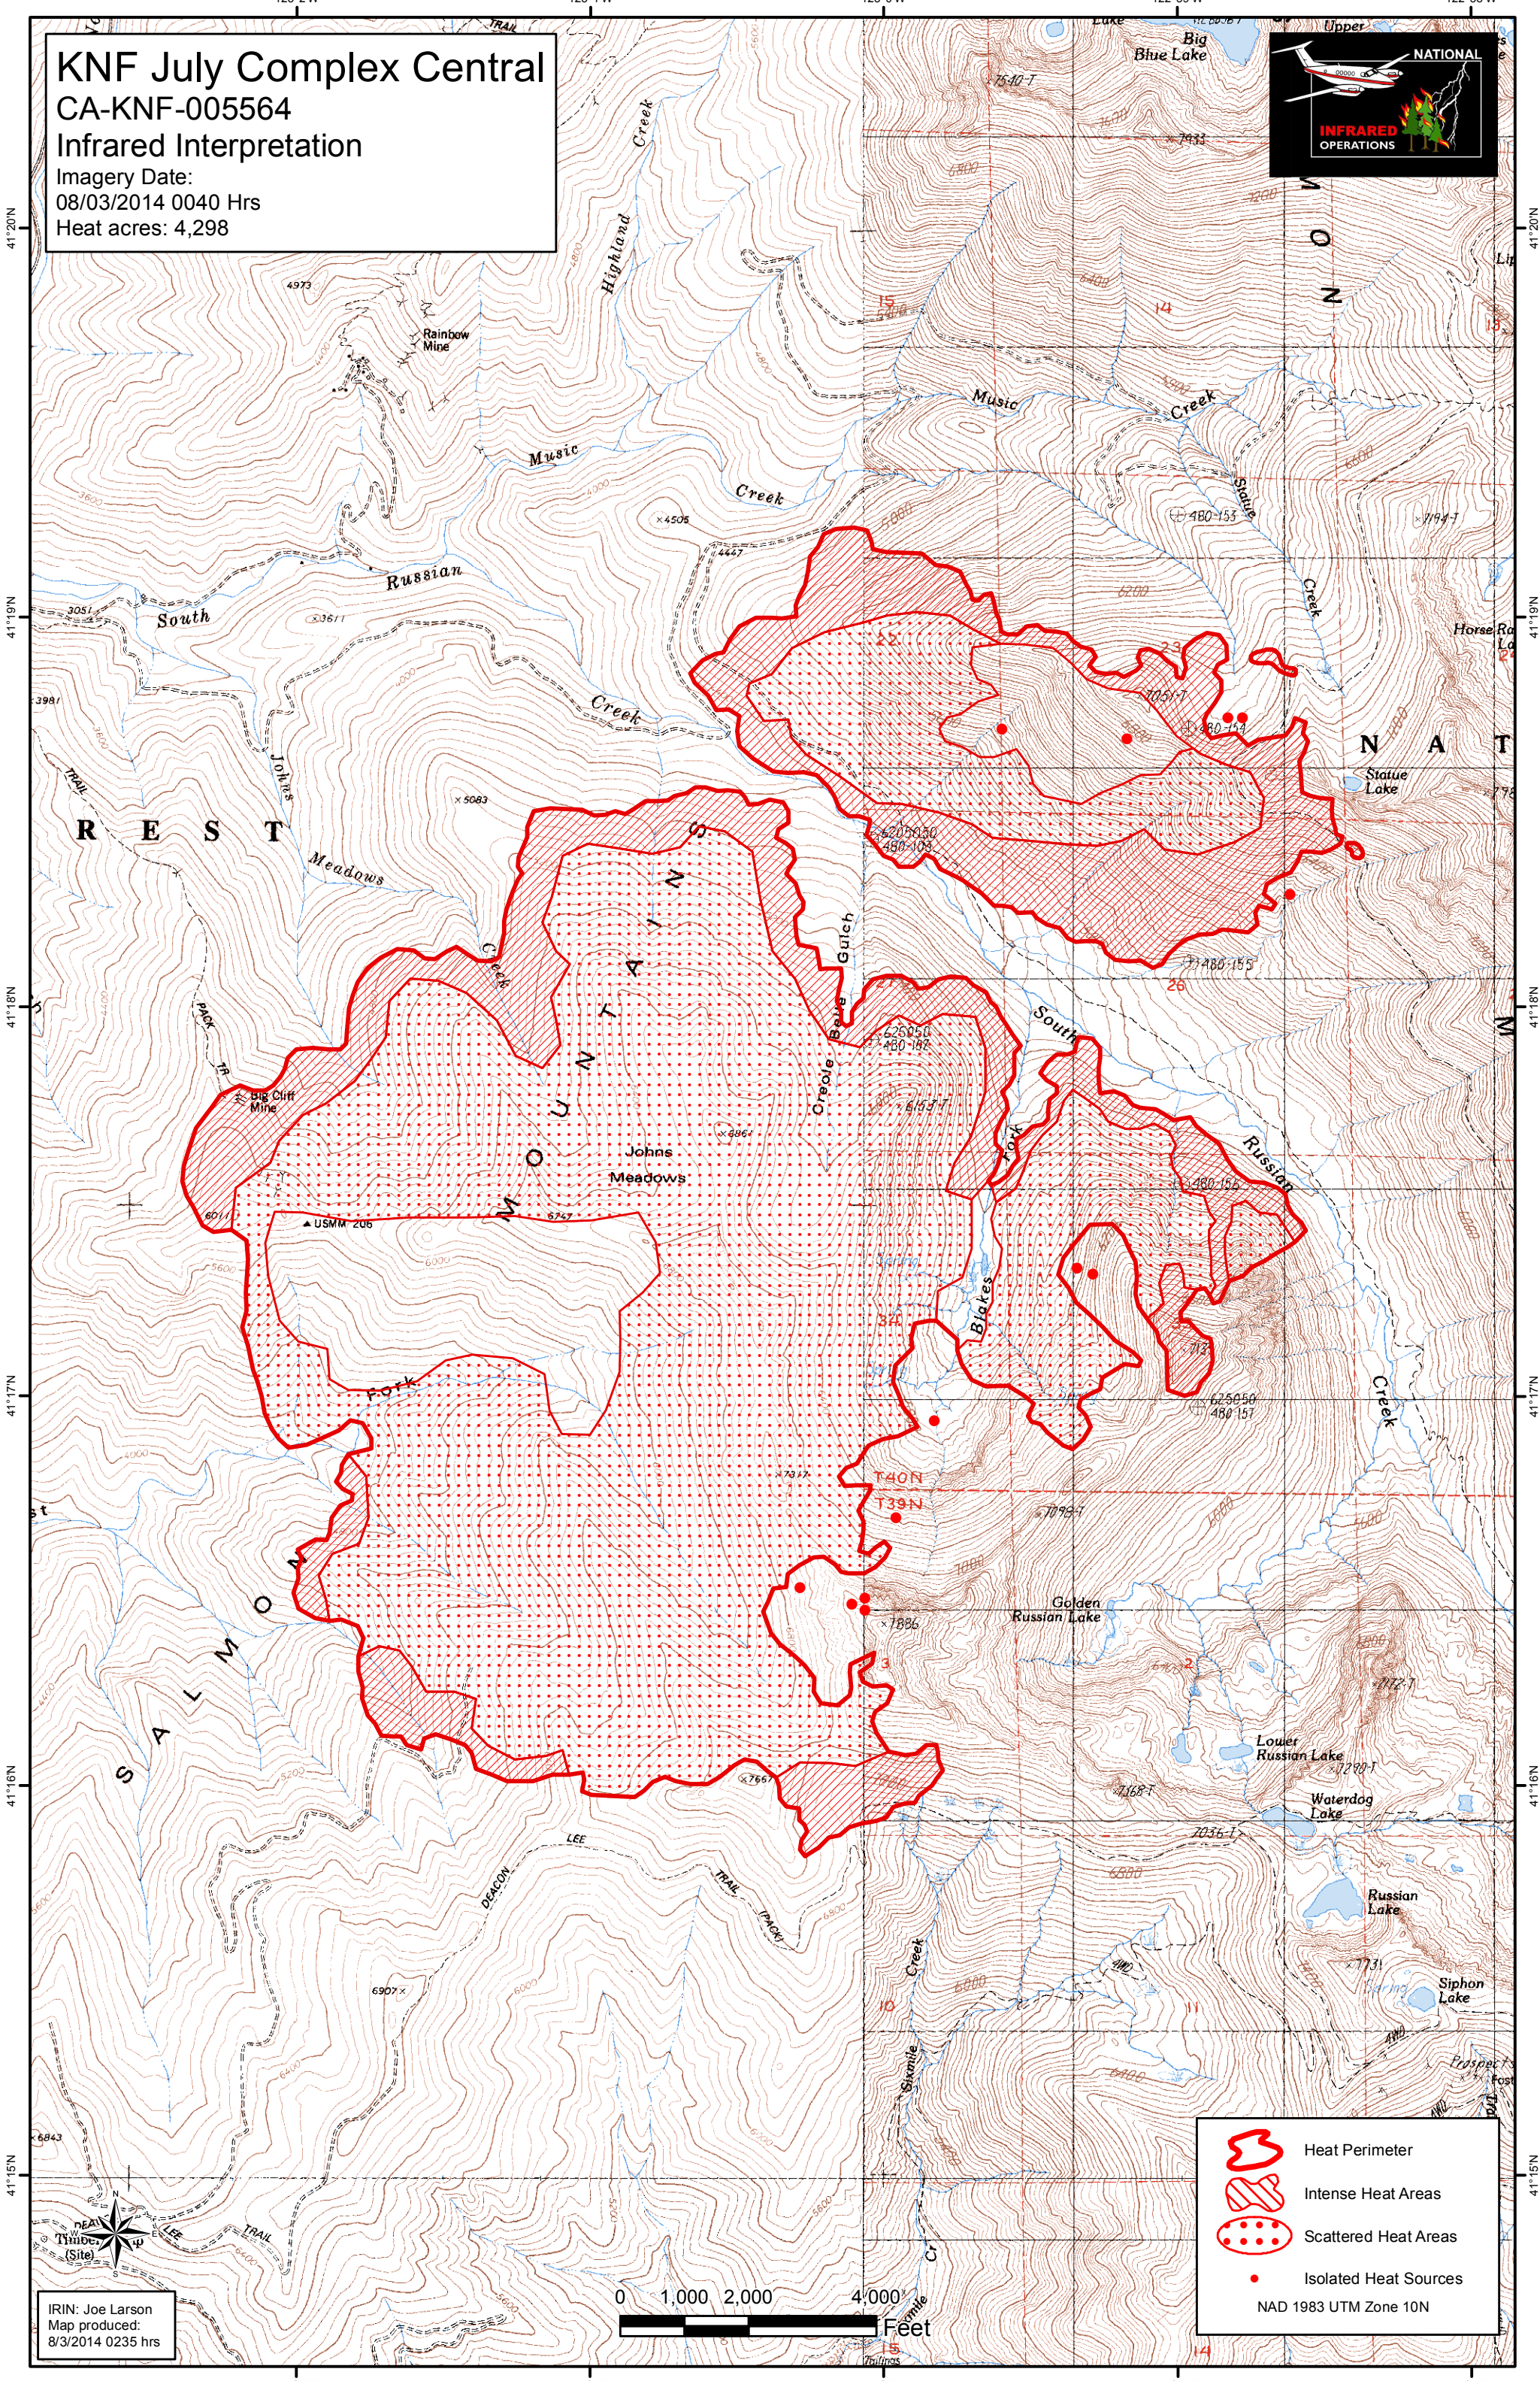

KNF July Complex Central

CA-KNF-005564

Infrared Interpretation

Imagery Date:
08/03/2014 0040 Hrs
Heat acres: 4,298

- Heat Perimeter
- Intense Heat Areas
- Scattered Heat Areas
- Isolated Heat Sources

NAD 1983 UTM Zone 10N

IRIN: Joe Larson
Map produced:
8/3/2014 0235 hrs