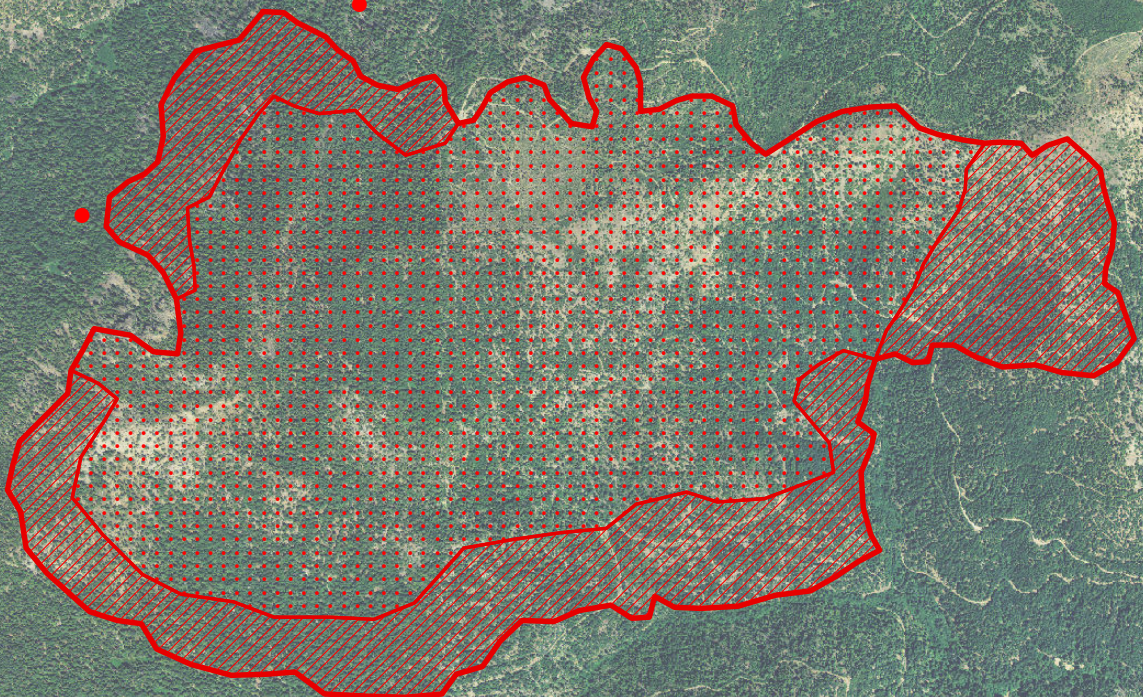

123°6W 123°5W 123°4W 123°3W 123°2W 123°1W 123°0W

KNF July Complex North
CA-KNF-005564
Infrared Interpretation
Imagery Date:
08/03/2014 0044 Hrs
Heat acres: 1,204

41°34N

41°33N

41°32N

41°34N

41°33N

41°32N

IRIN: Joe Larson
Map produced:
8/3/2014 0252 hrs

-  Heat Perimeter
-  Intense Heat Areas
-  Scattered Heat Areas
-  Isolated Heat Sources

NAD 1983 UTM Zone 10N

123°6W 123°5W 123°4W 123°3W 123°2W 123°1W 123°0W