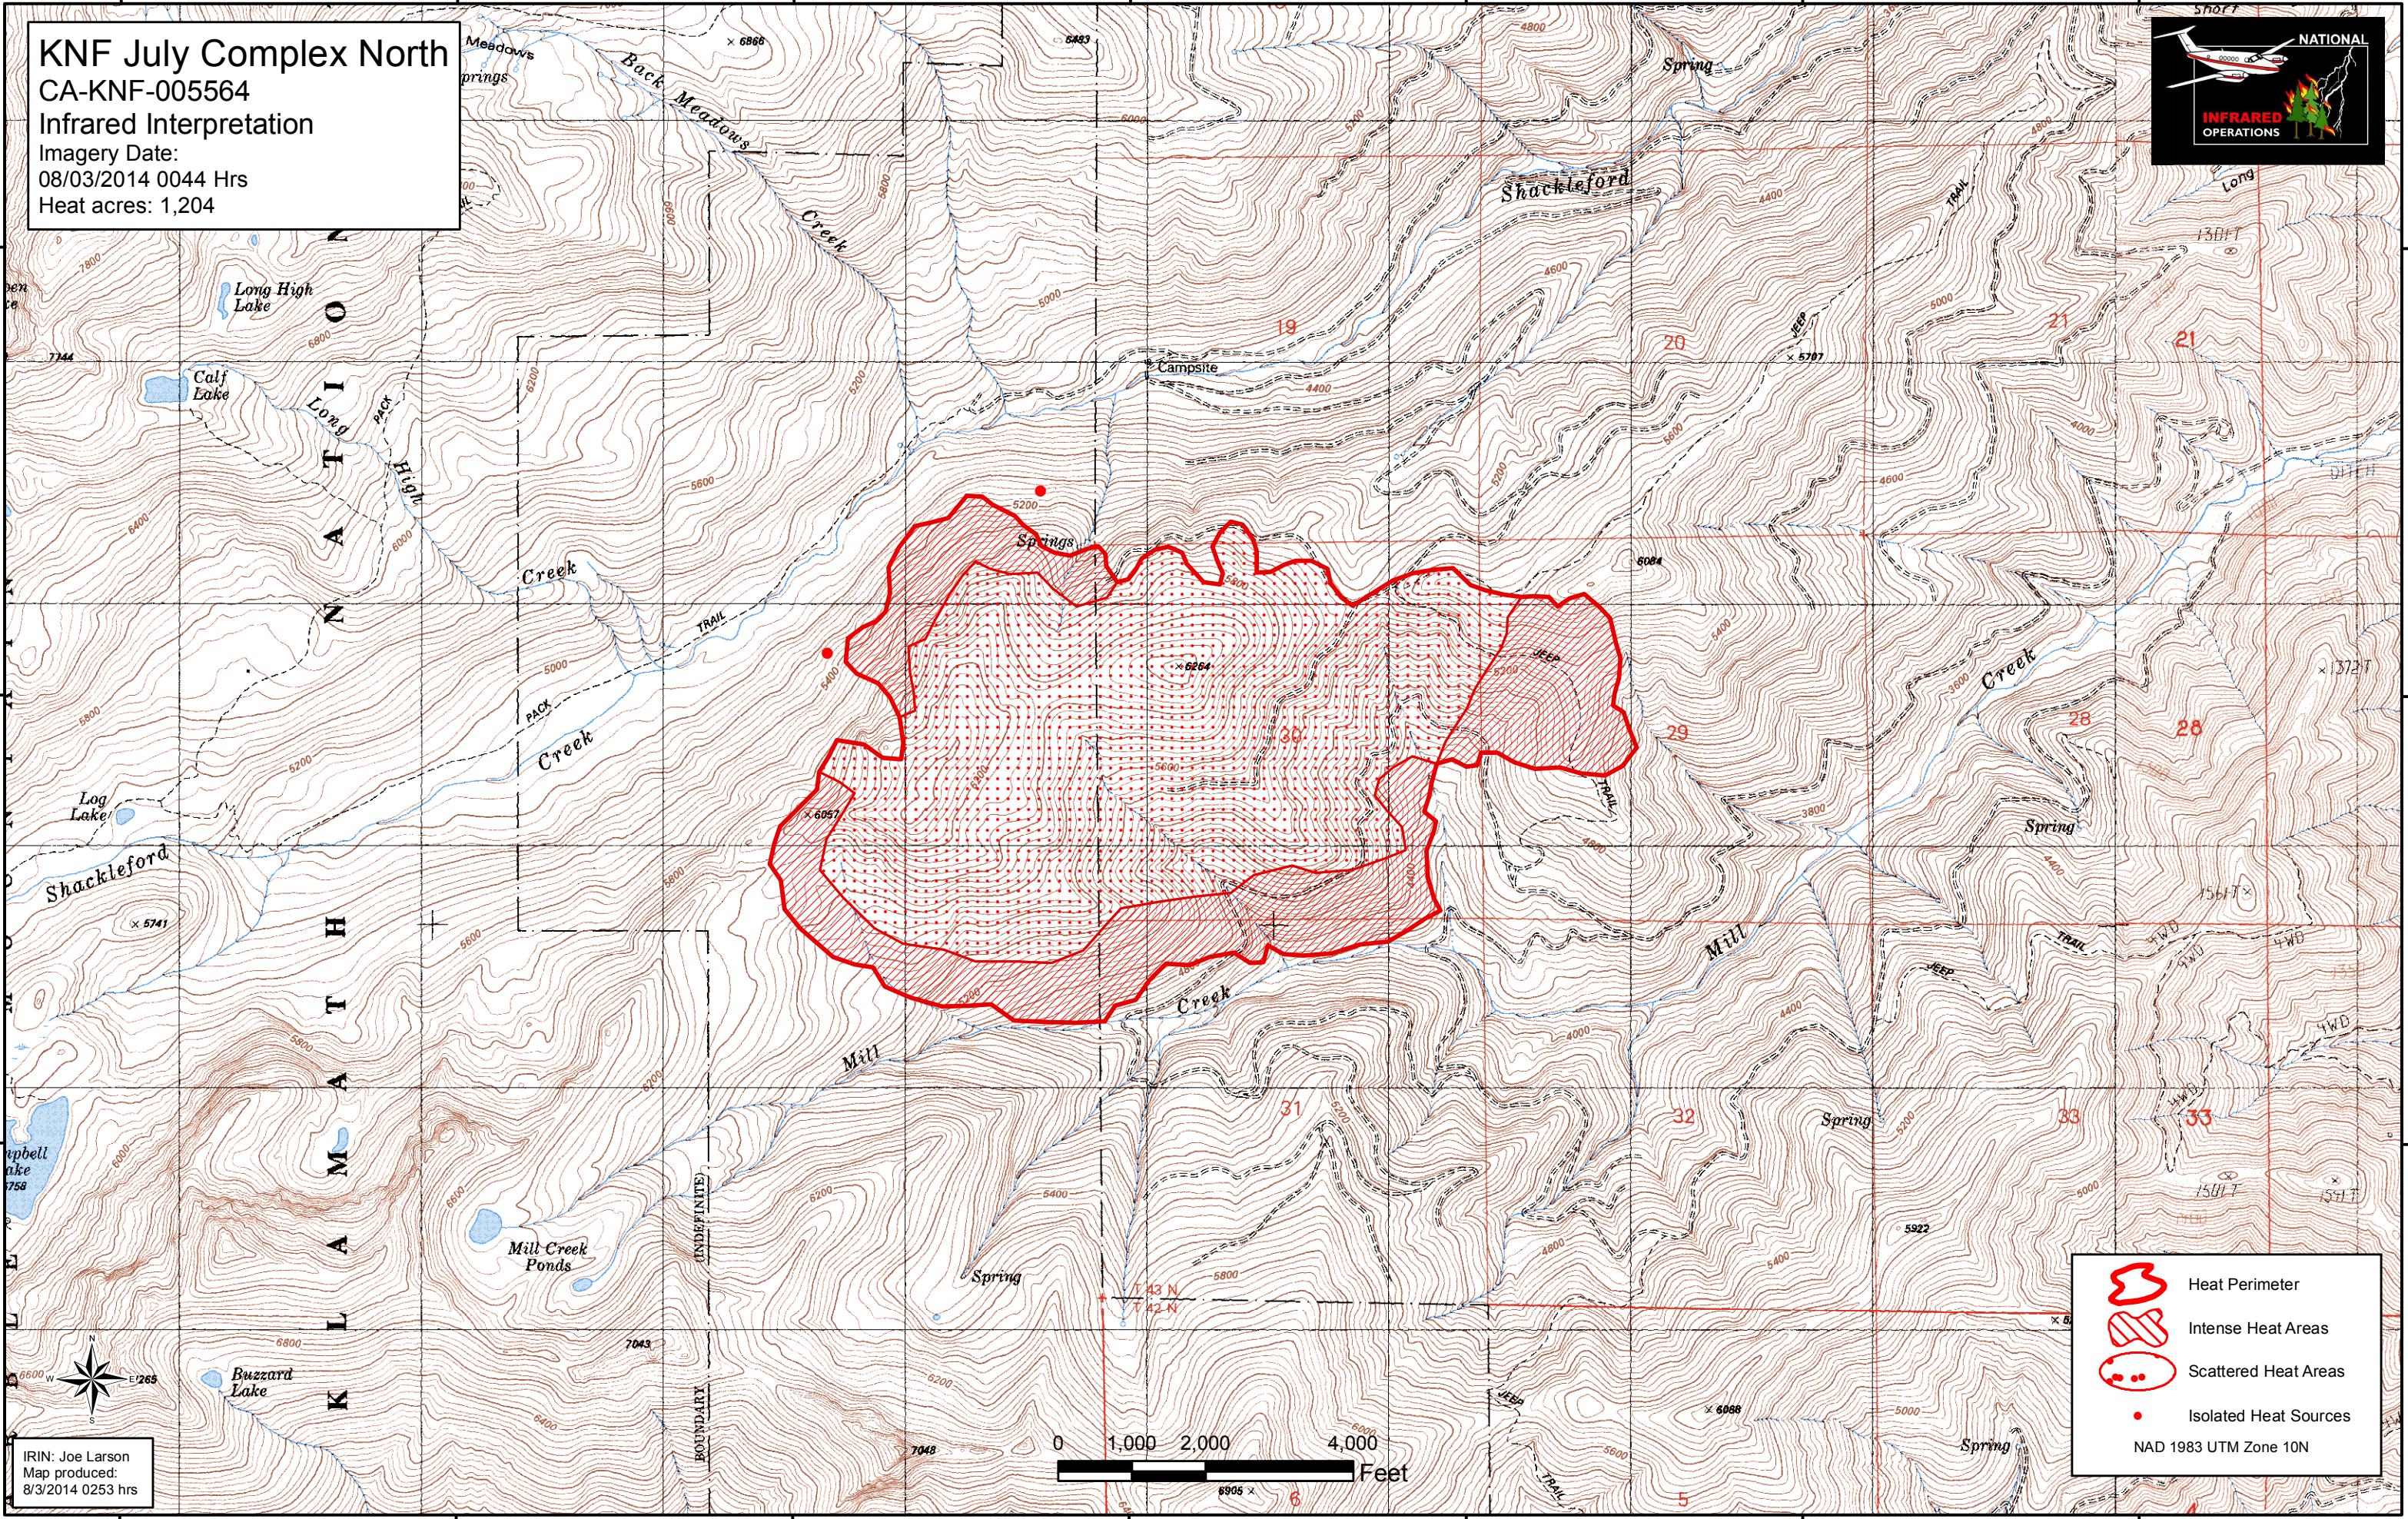

KNF July Complex North
CA-KNF-005564
Infrared Interpretation
Imagery Date:
08/03/2014 0044 Hrs
Heat acres: 1,204

41°34'N

41°33'N

41°32'N

41°32'N

123°6'W

123°5'W

123°4'W

123°3'W

- Heat Perimeter
- Intense Heat Areas
- Scattered Heat Areas
- Isolated Heat Sources

NAD 1983 UTM Zone 10N

IRIN: Joe Larson
Map produced:
8/3/2014 0253 hrs