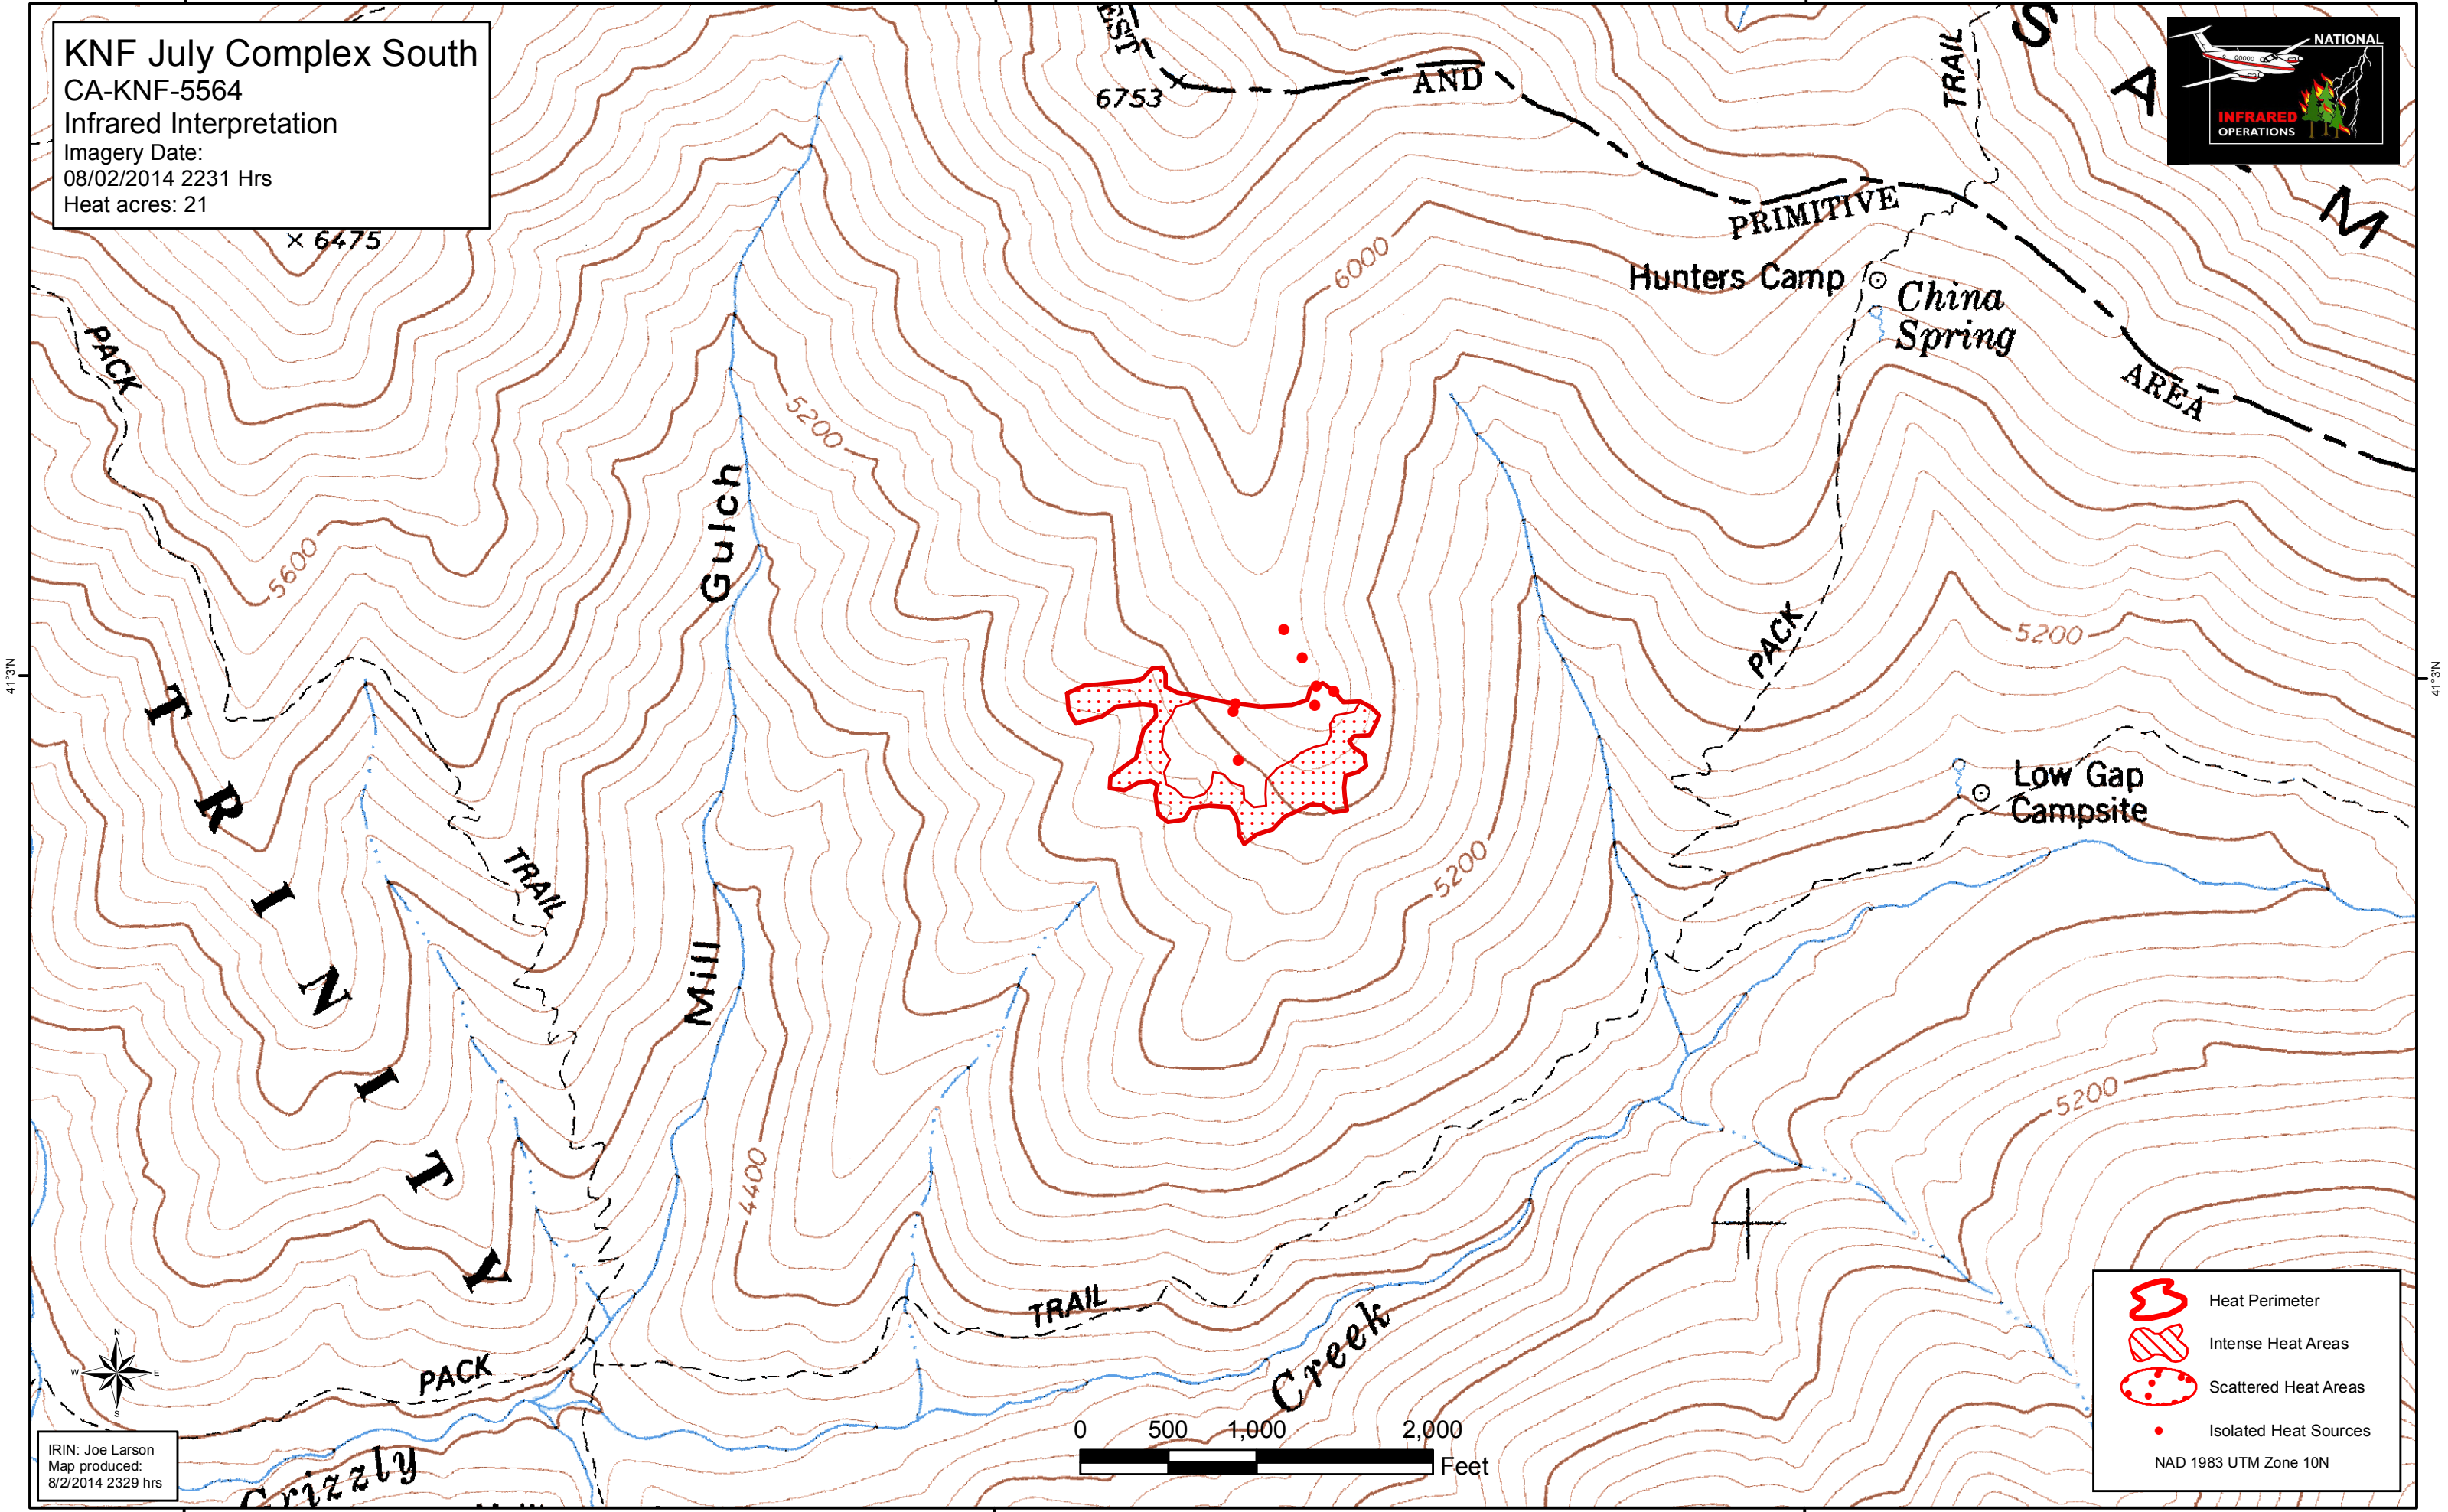

KNF July Complex South  
CA-KNF-5564  
Infrared Interpretation  
Imagery Date:  
08/02/2014 2231 Hrs  
Heat acres: 21

41°3'N

41°3'N

123°7'W

123°6'W

123°5'W

123°7'W

123°6'W

123°5'W

IRIN: Joe Larson  
Map produced:  
8/2/2014 2329 hrs

	Heat Perimeter
	Intense Heat Areas
	Scattered Heat Areas
	Isolated Heat Sources
NAD 1983 UTM Zone 10N	