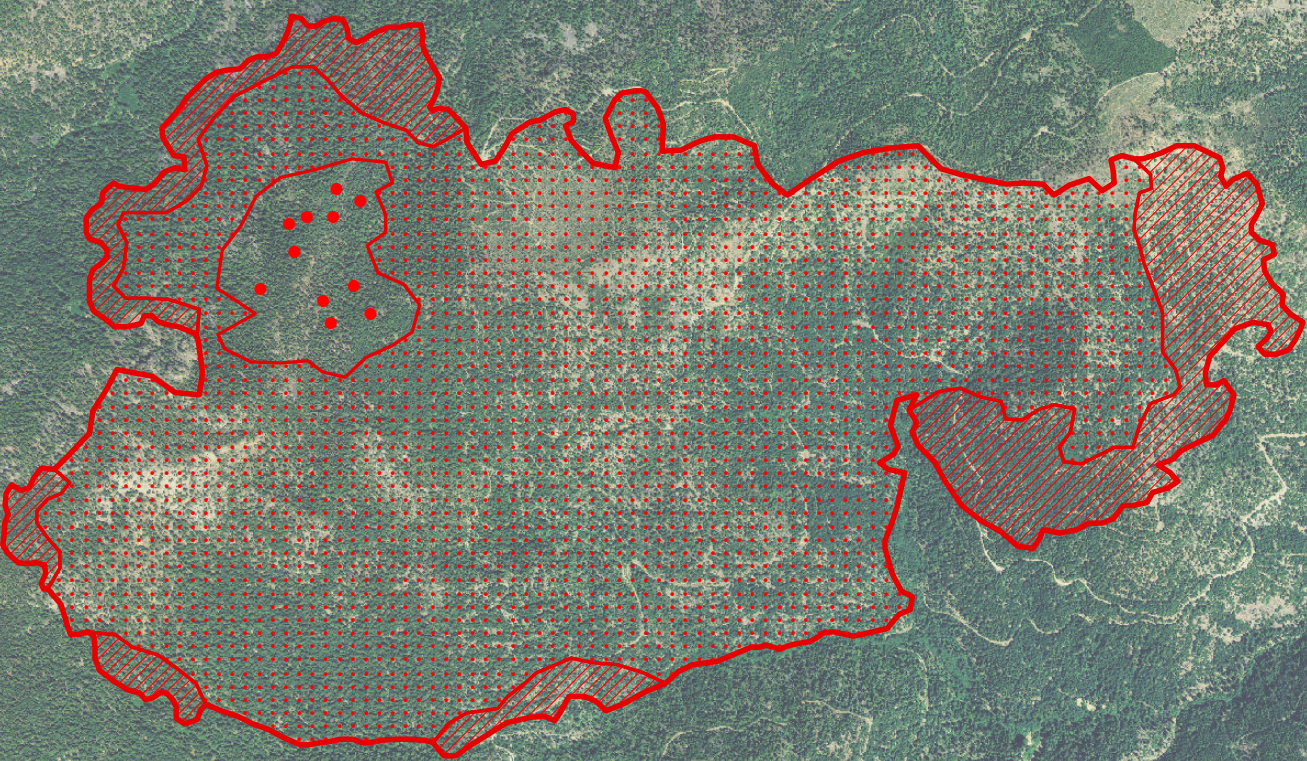

123°6'W 123°5'W 123°4'W 123°3'W 123°2'W 123°1'W 123°0'W

KNF July Complex Log
CA-KNF-005564
Infrared Interpretation
Imagery Date:
08/04/2014 0047 Hrs
Heat acres: 1,460

41°34'N

41°33'N

41°32'N

41°34'N

41°33'N

41°32'N

IRIN: Joe Larson
Map produced:
8/4/2014 0146 hrs

	Heat Perimeter
	Intense Heat Areas
	Scattered Heat Areas
	Isolated Heat Sources
NAD 1983 UTM Zone 10N	

123°6'W 123°5'W 123°4'W 123°3'W 123°2'W 123°1'W 123°0'W