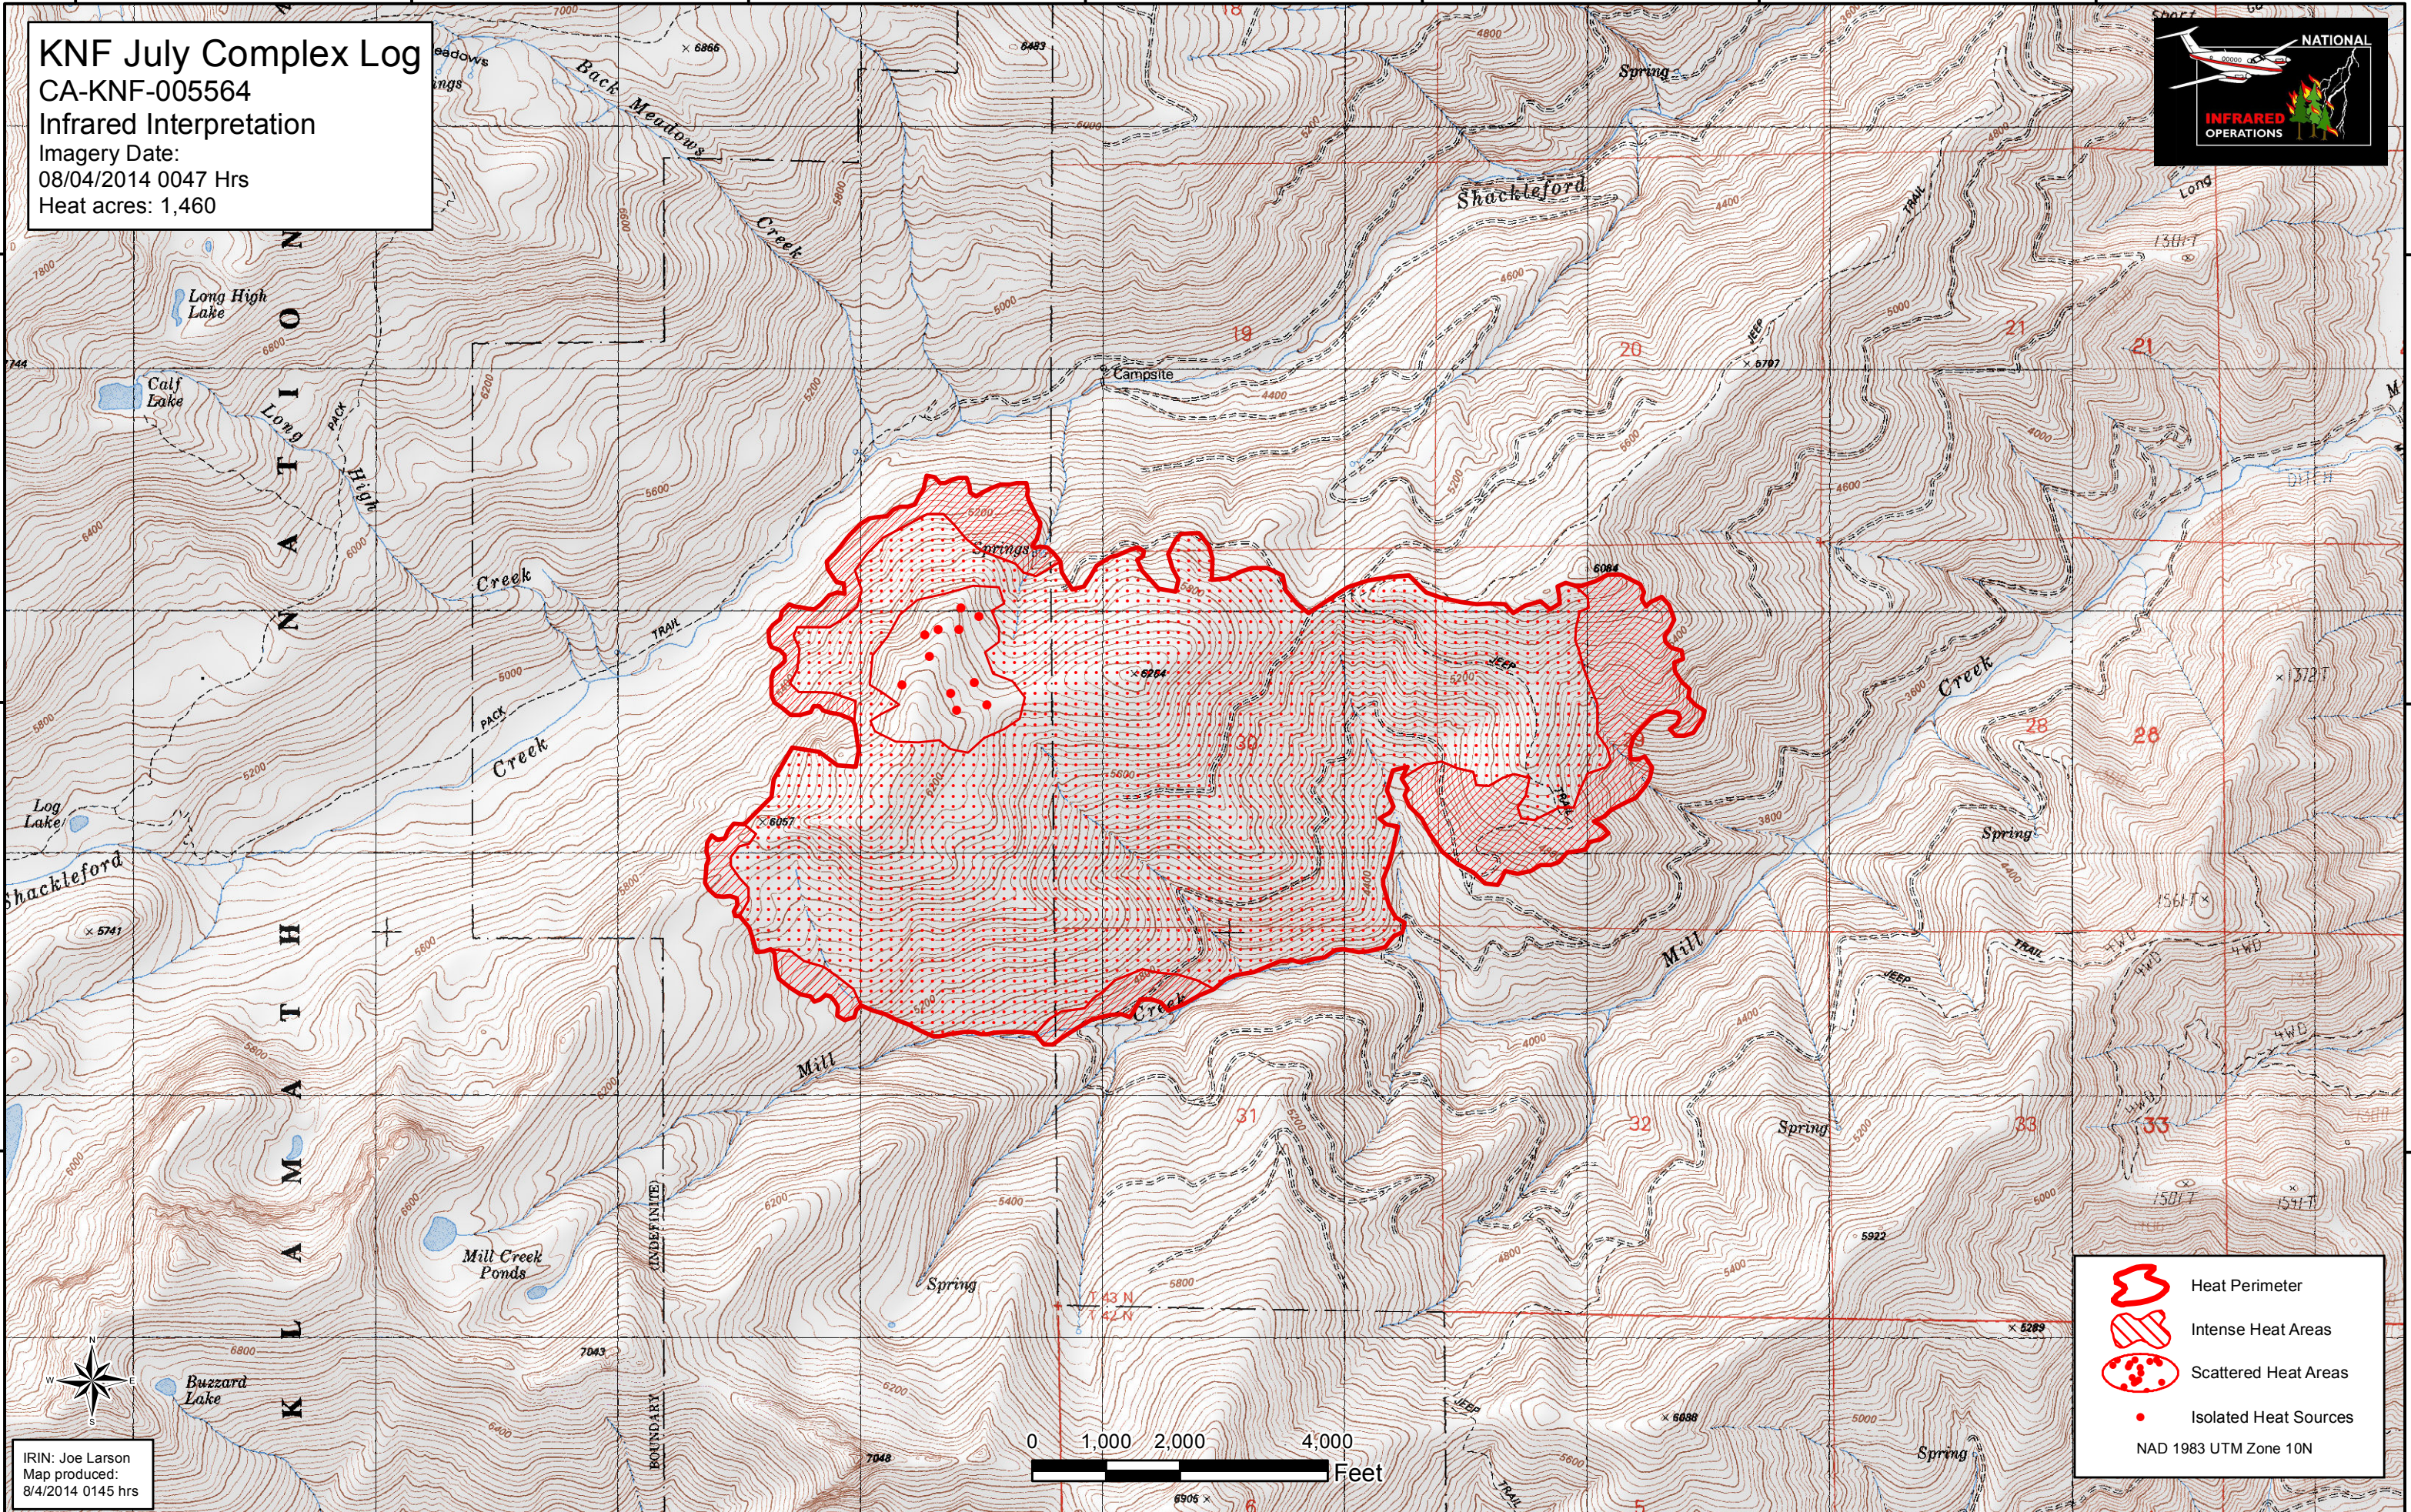

KNF July Complex Log
CA-KNF-005564
Infrared Interpretation
Imagery Date:
08/04/2014 0047 Hrs
Heat acres: 1,460

 Heat Perimeter
 Intense Heat Areas
 Scattered Heat Areas
 Isolated Heat Sources
NAD 1983 UTM Zone 10N

IRIN: Joe Larson
Map produced:
8/4/2014 0145 hrs