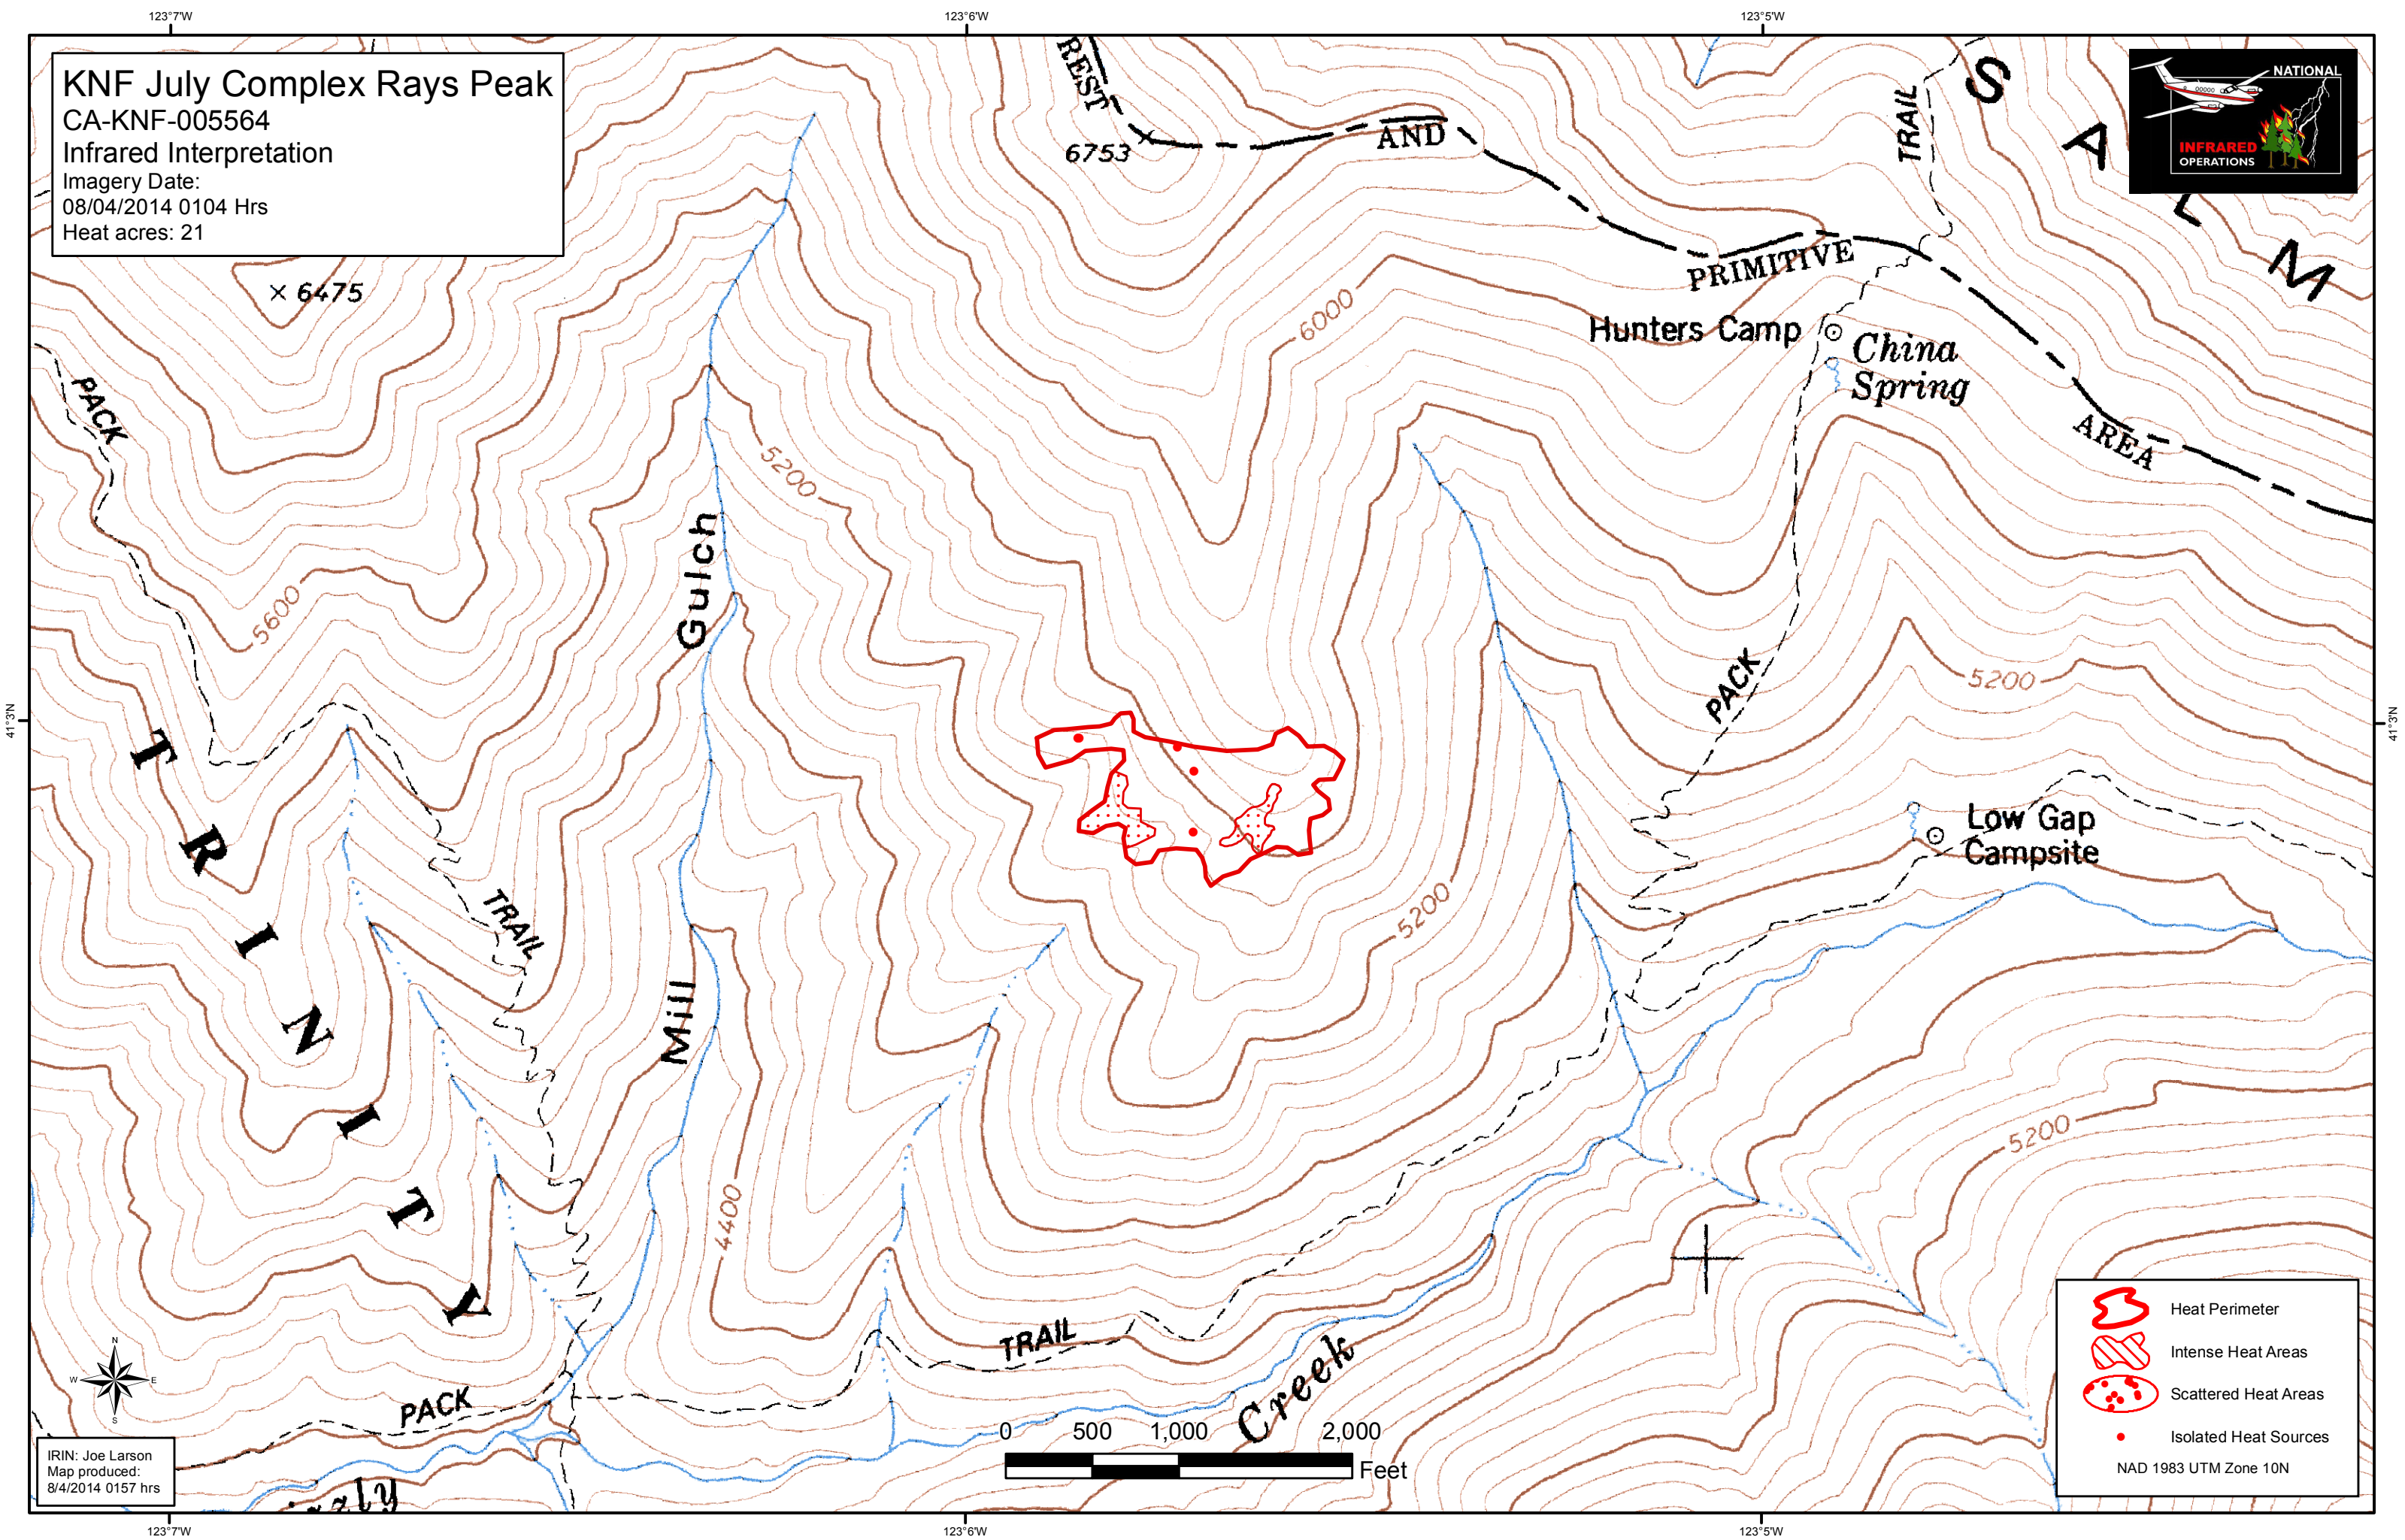

KNF July Complex Rays Peak  
 CA-KNF-005564  
 Infrared Interpretation  
 Imagery Date:  
 08/04/2014 0104 Hrs  
 Heat acres: 21

41°3'N

41°3'N

123°7'W

123°6'W

123°5'W

123°7'W

123°6'W

123°5'W

IRIN: Joe Larson  
 Map produced:  
 8/4/2014 0157 hrs

	Heat Perimeter
	Intense Heat Areas
	Scattered Heat Areas
	Isolated Heat Sources
NAD 1983 UTM Zone 10N	