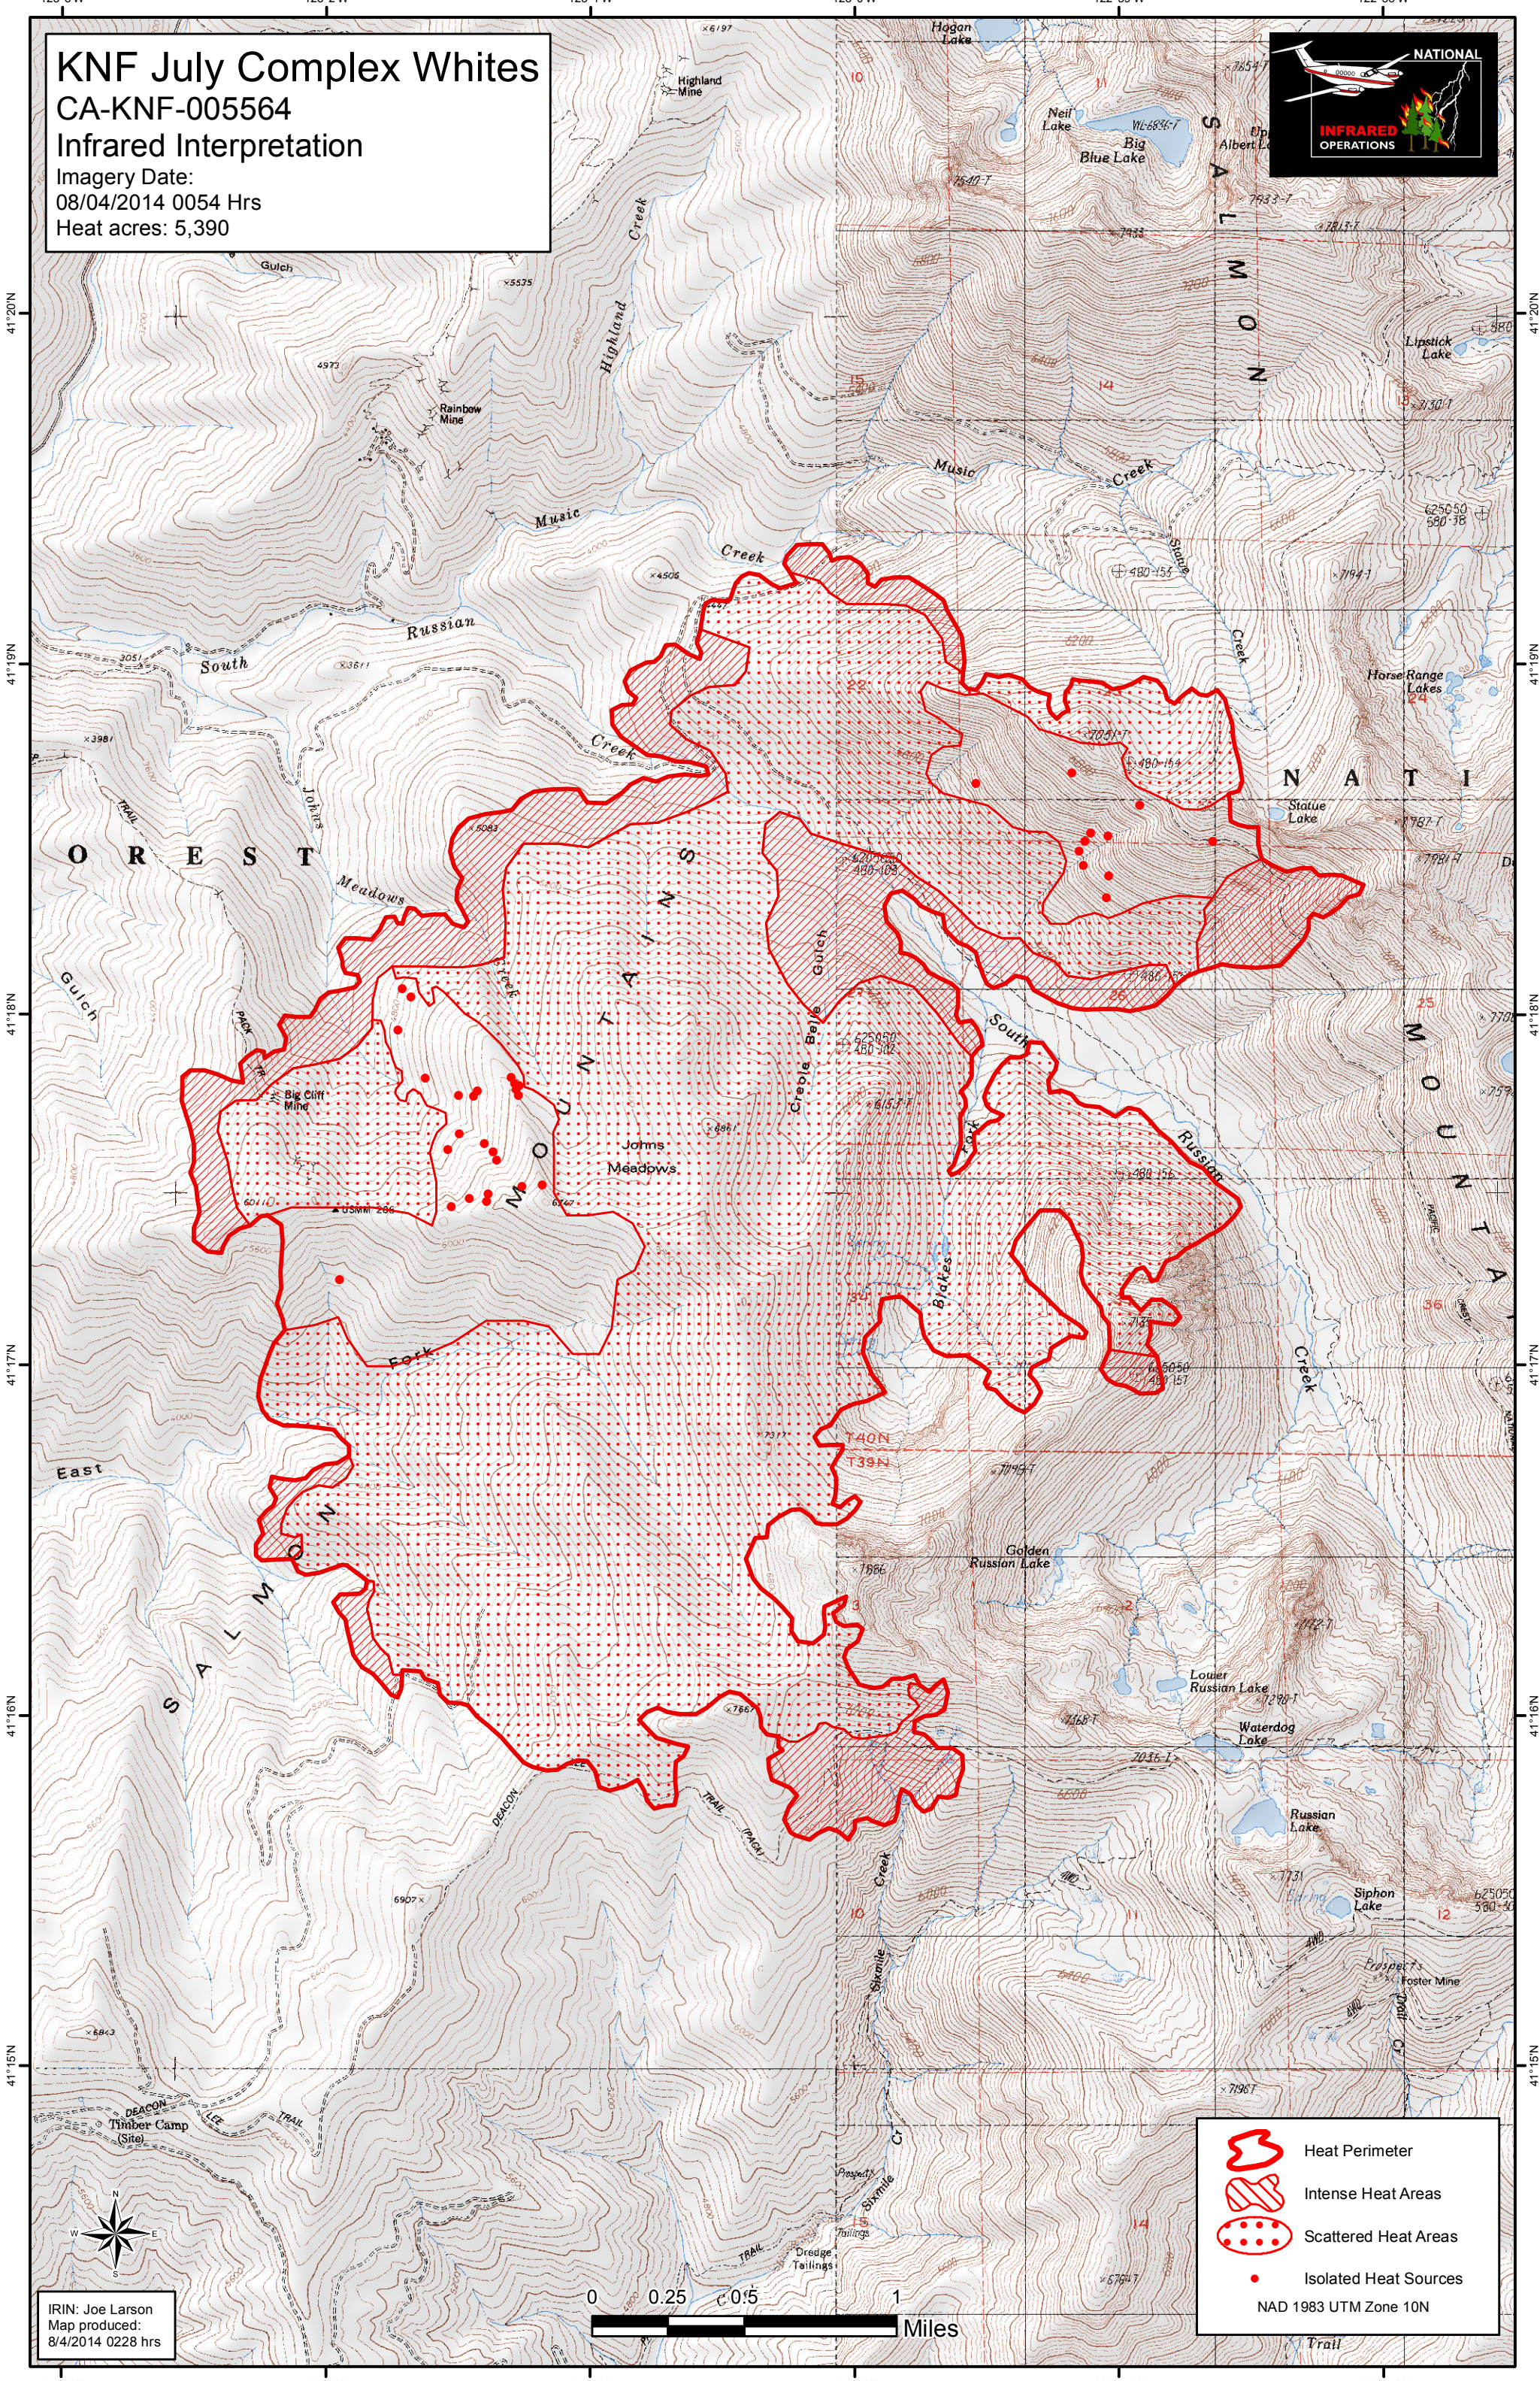

KNF July Complex Whites
CA-KNF-005564
Infrared Interpretation
 Imagery Date:
 08/04/2014 0054 Hrs
 Heat acres: 5,390

-  Heat Perimeter
-  Intense Heat Areas
-  Scattered Heat Areas
-  Isolated Heat Sources

NAD 1983 UTM Zone 10N

IRIN: Joe Larson
 Map produced:
 8/4/2014 0228 hrs