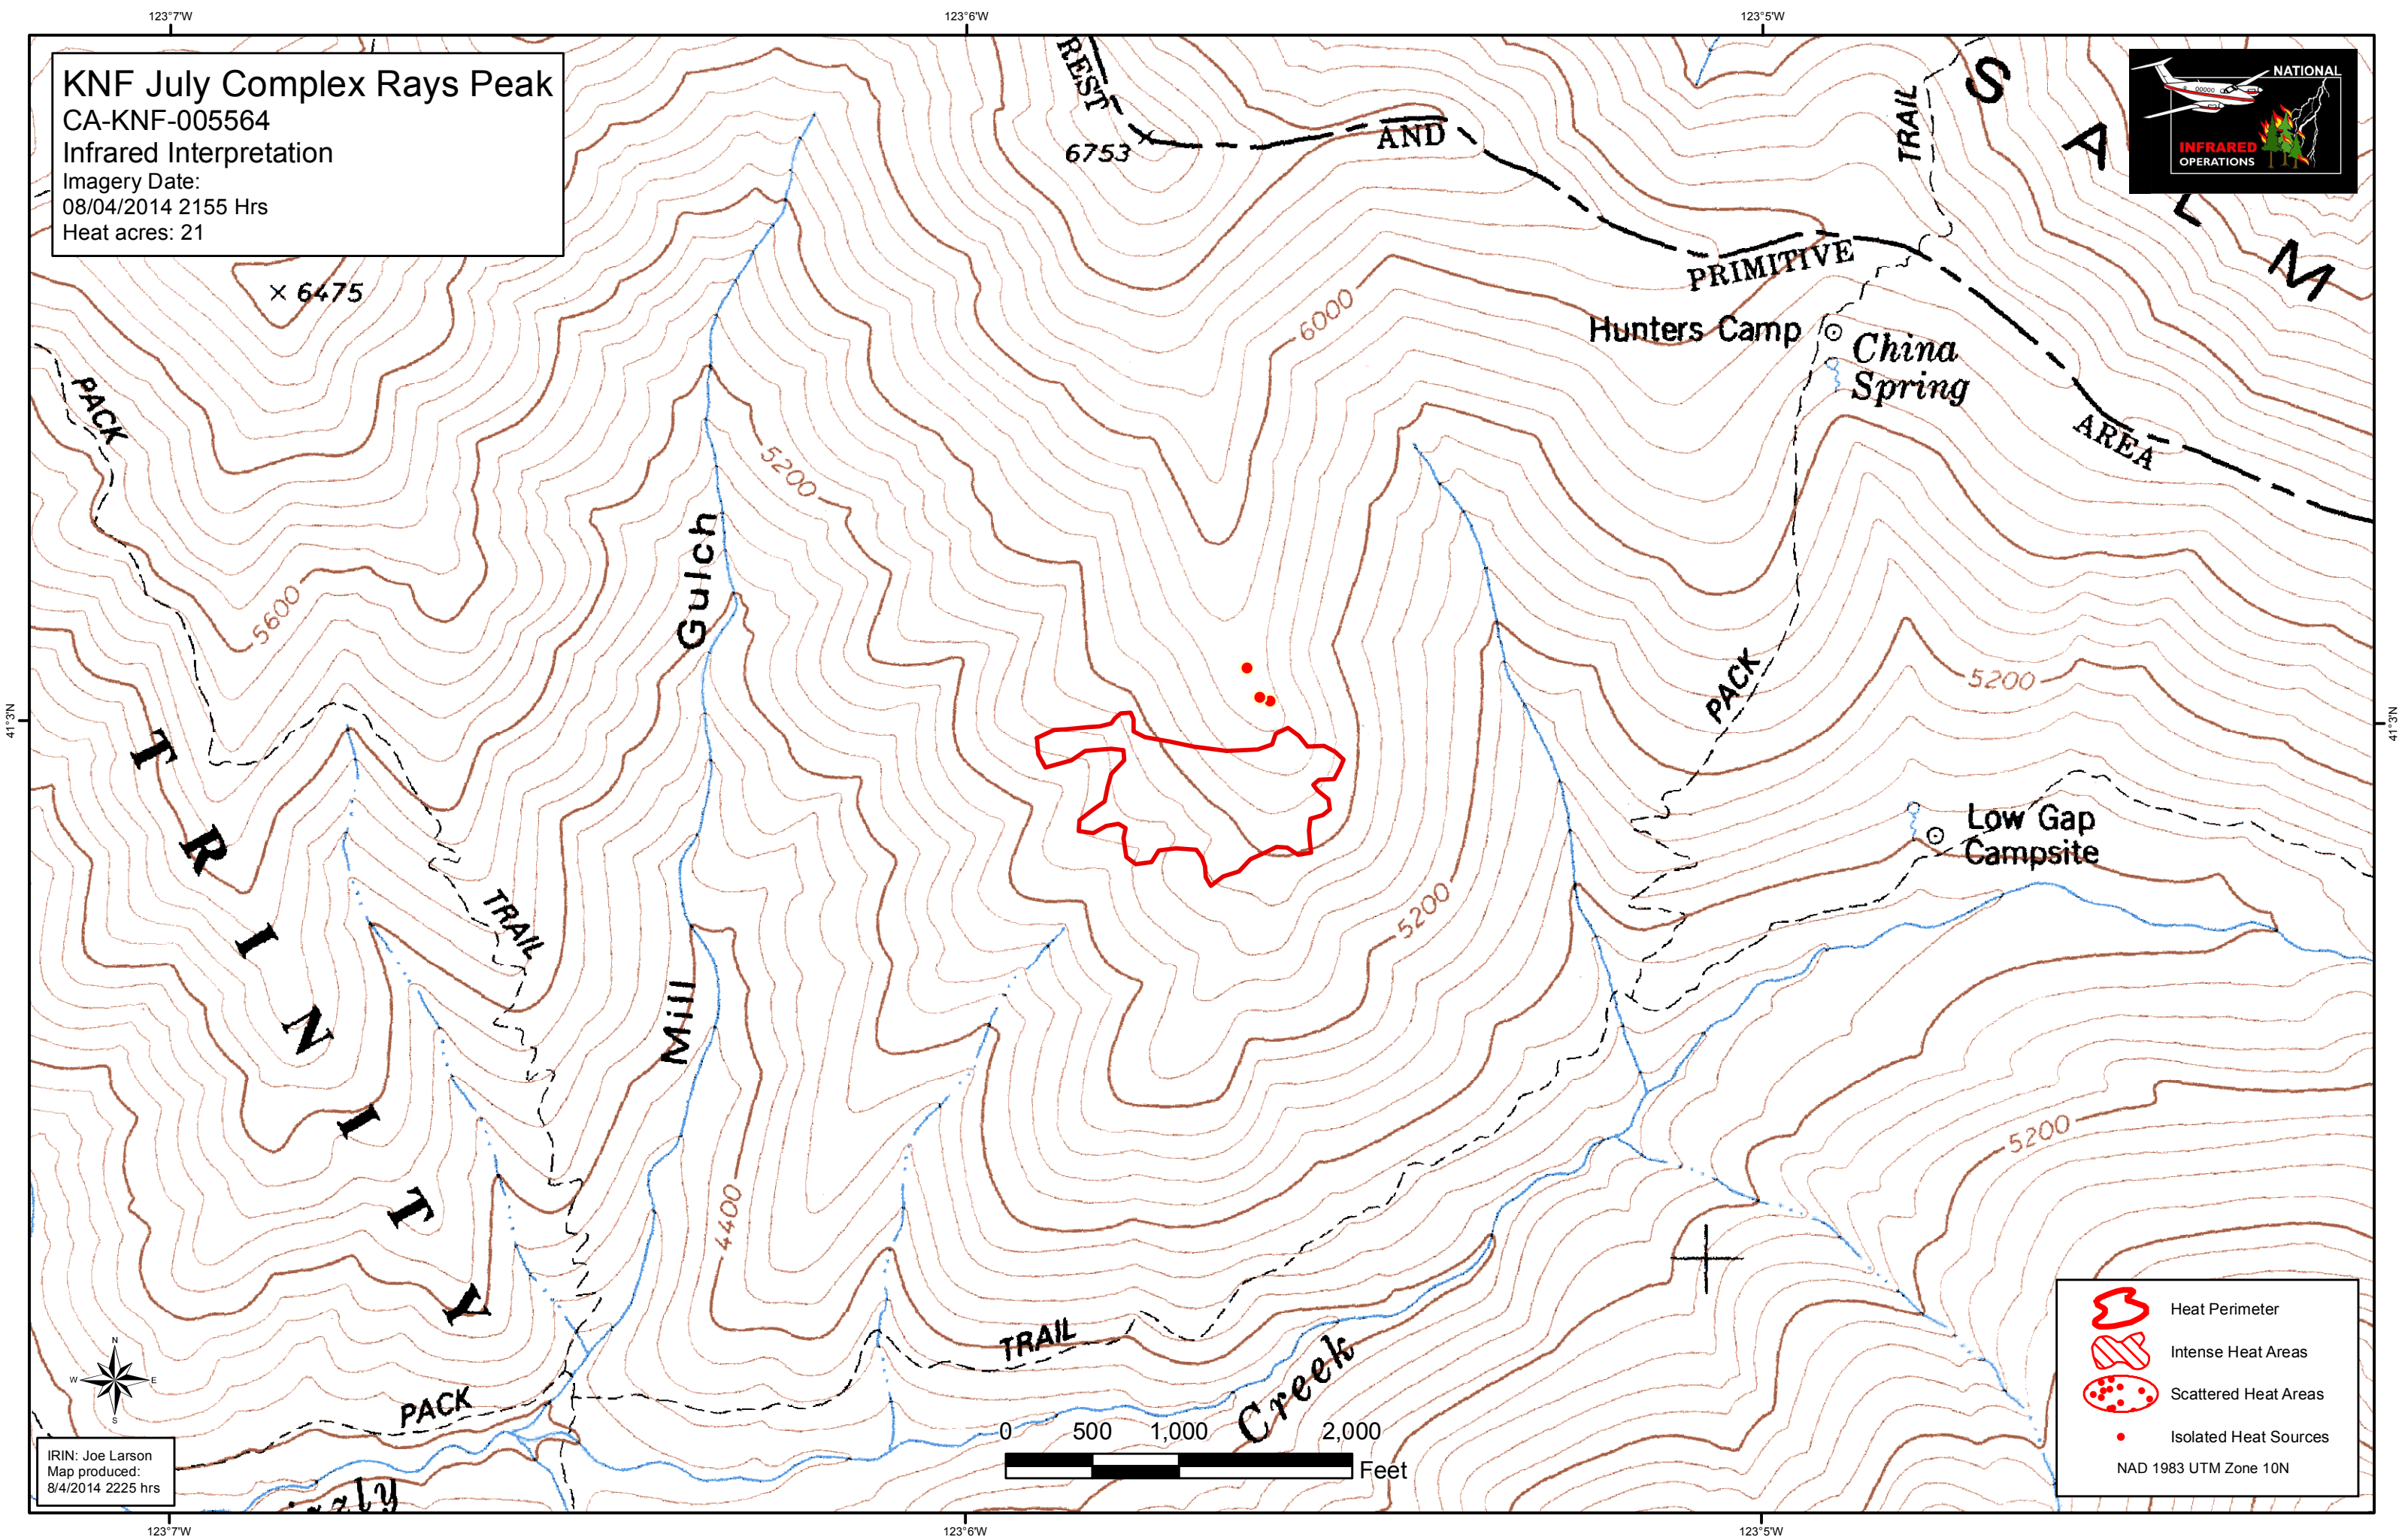

KNF July Complex Rays Peak  
 CA-KNF-005564  
 Infrared Interpretation  
 Imagery Date:  
 08/04/2014 2155 Hrs  
 Heat acres: 21

41°3'N

41°3'N

123°7'W

123°6'W

123°5'W

123°7'W

123°6'W

123°5'W

IRIN: Joe Larson  
 Map produced:  
 8/4/2014 2225 hrs

	Heat Perimeter
	Intense Heat Areas
	Scattered Heat Areas
	Isolated Heat Sources
NAD 1983 UTM Zone 10N	