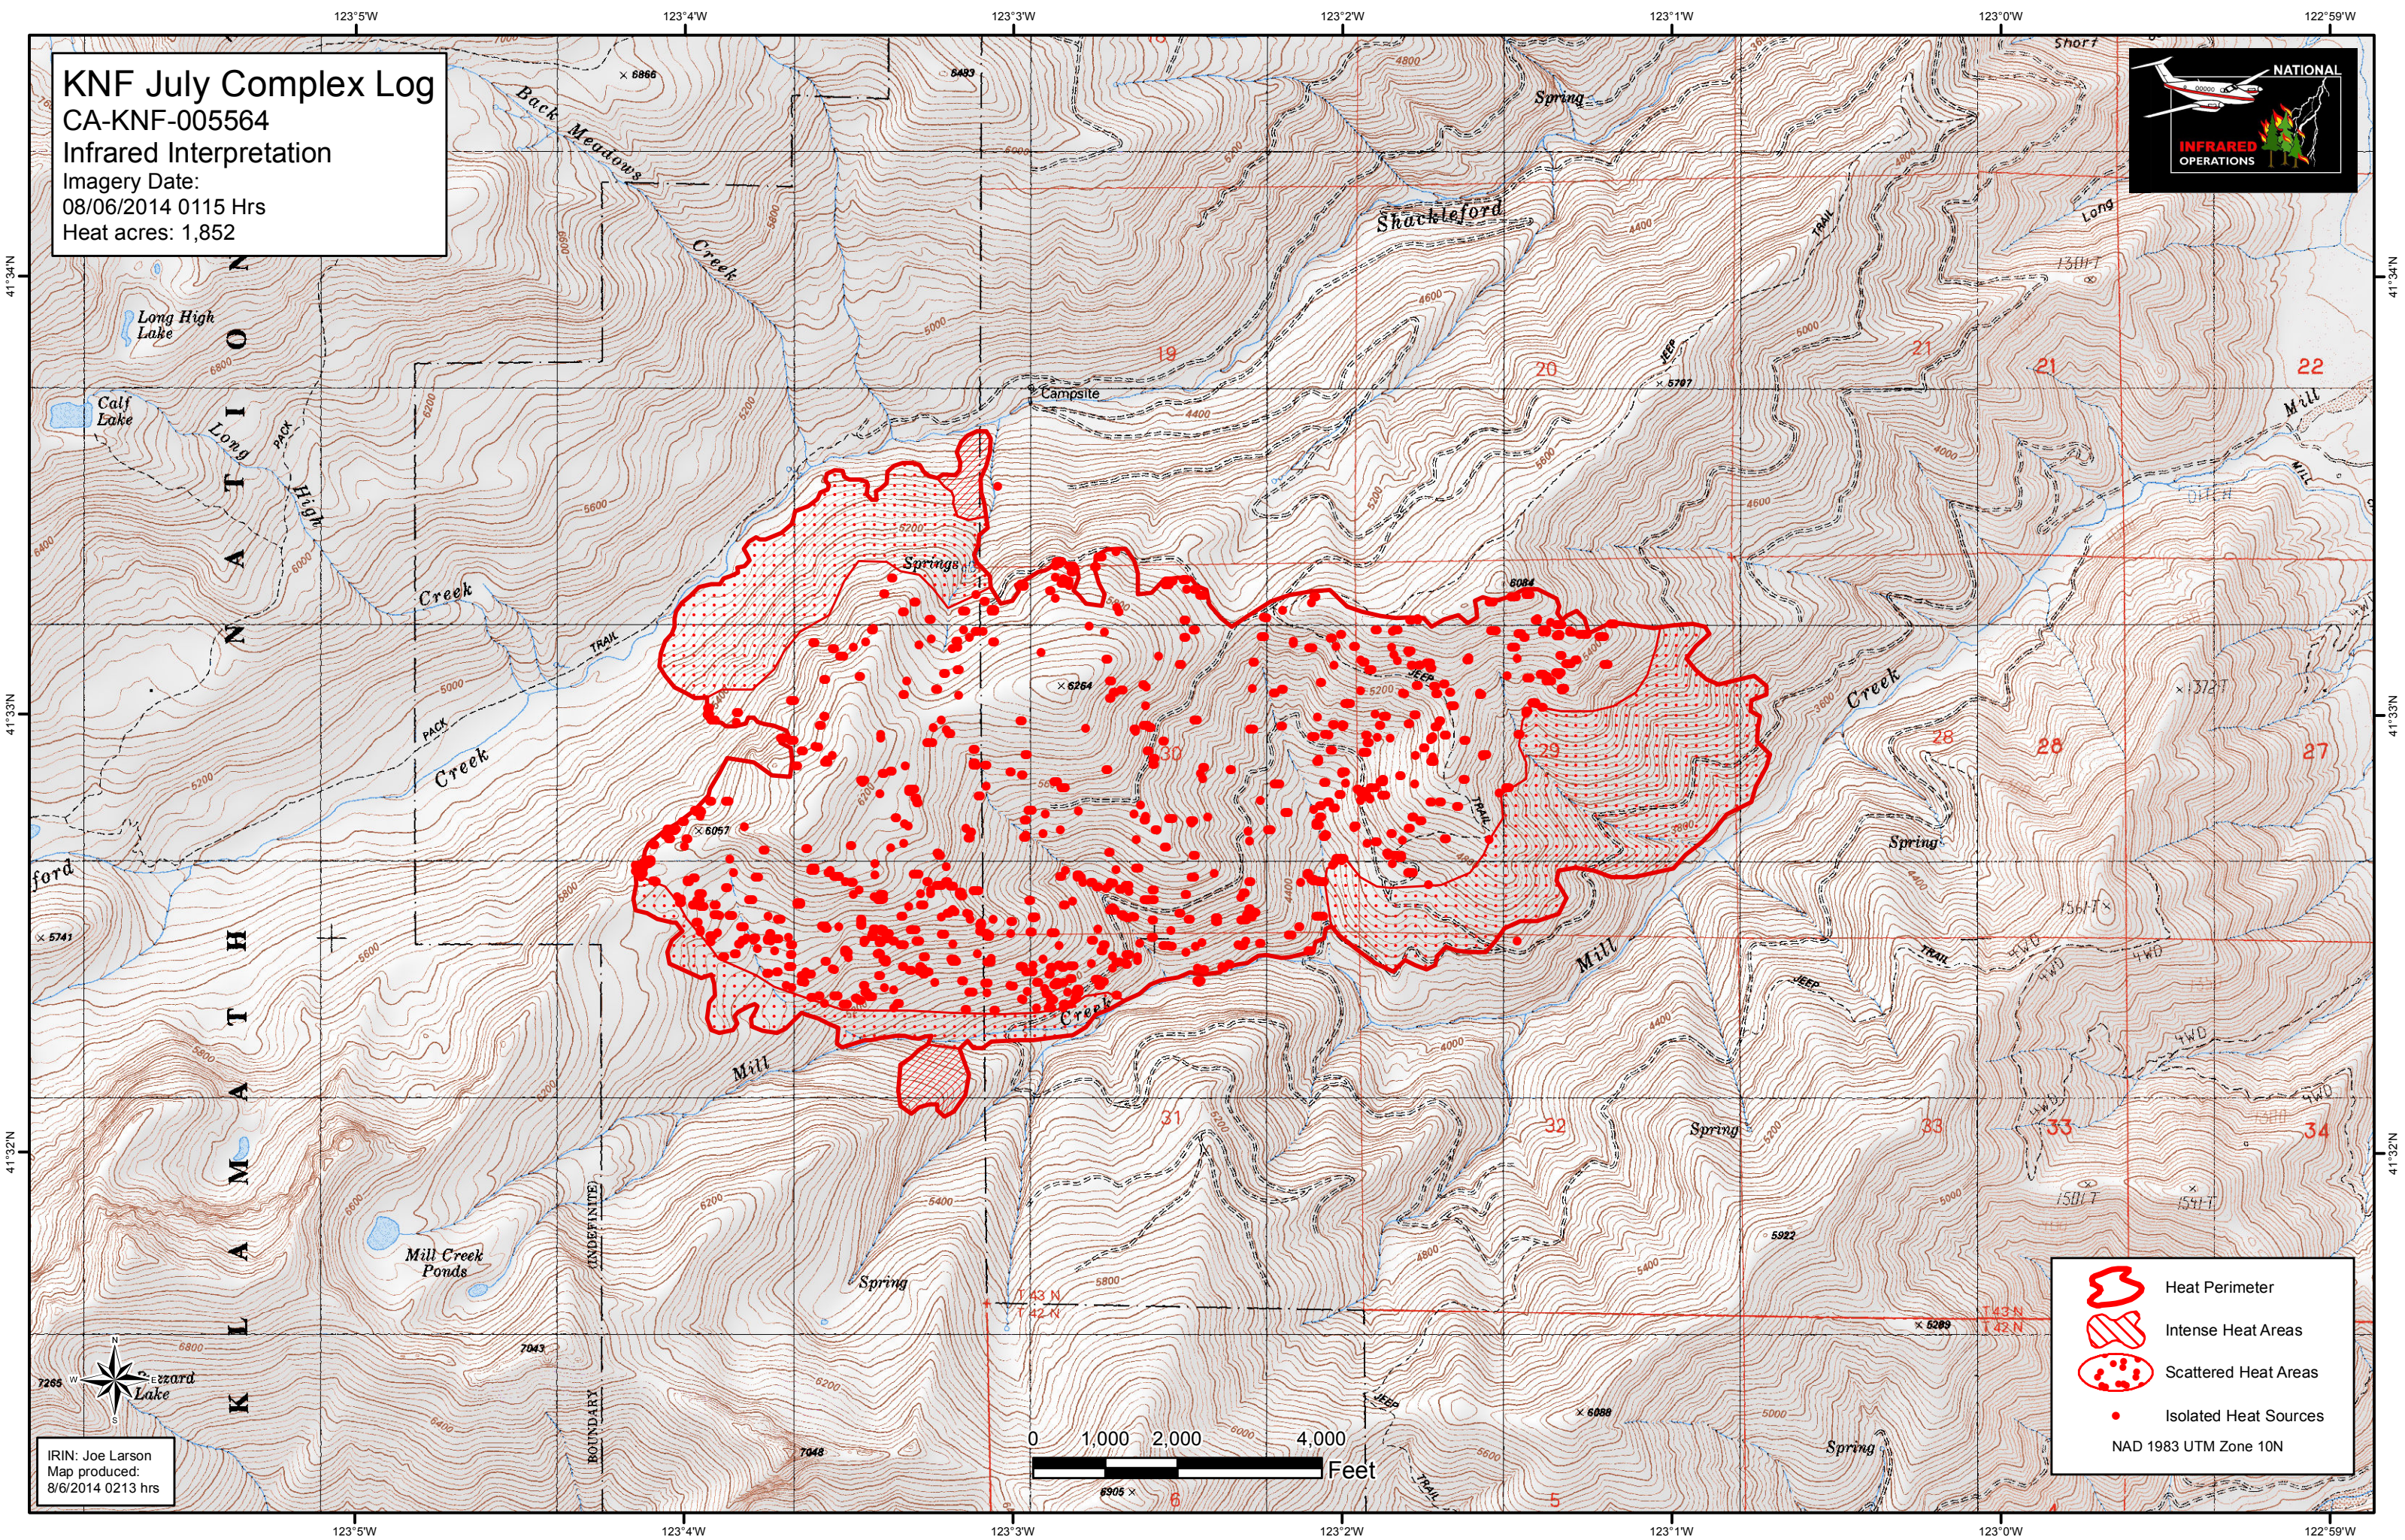

KNF July Complex Log
 CA-KNF-005564
 Infrared Interpretation
 Imagery Date:
 08/06/2014 0115 Hrs
 Heat acres: 1,852

IRIN: Joe Larson
 Map produced:
 8/6/2014 0213 hrs

	Heat Perimeter
	Intense Heat Areas
	Scattered Heat Areas
	Isolated Heat Sources
NAD 1983 UTM Zone 10N	