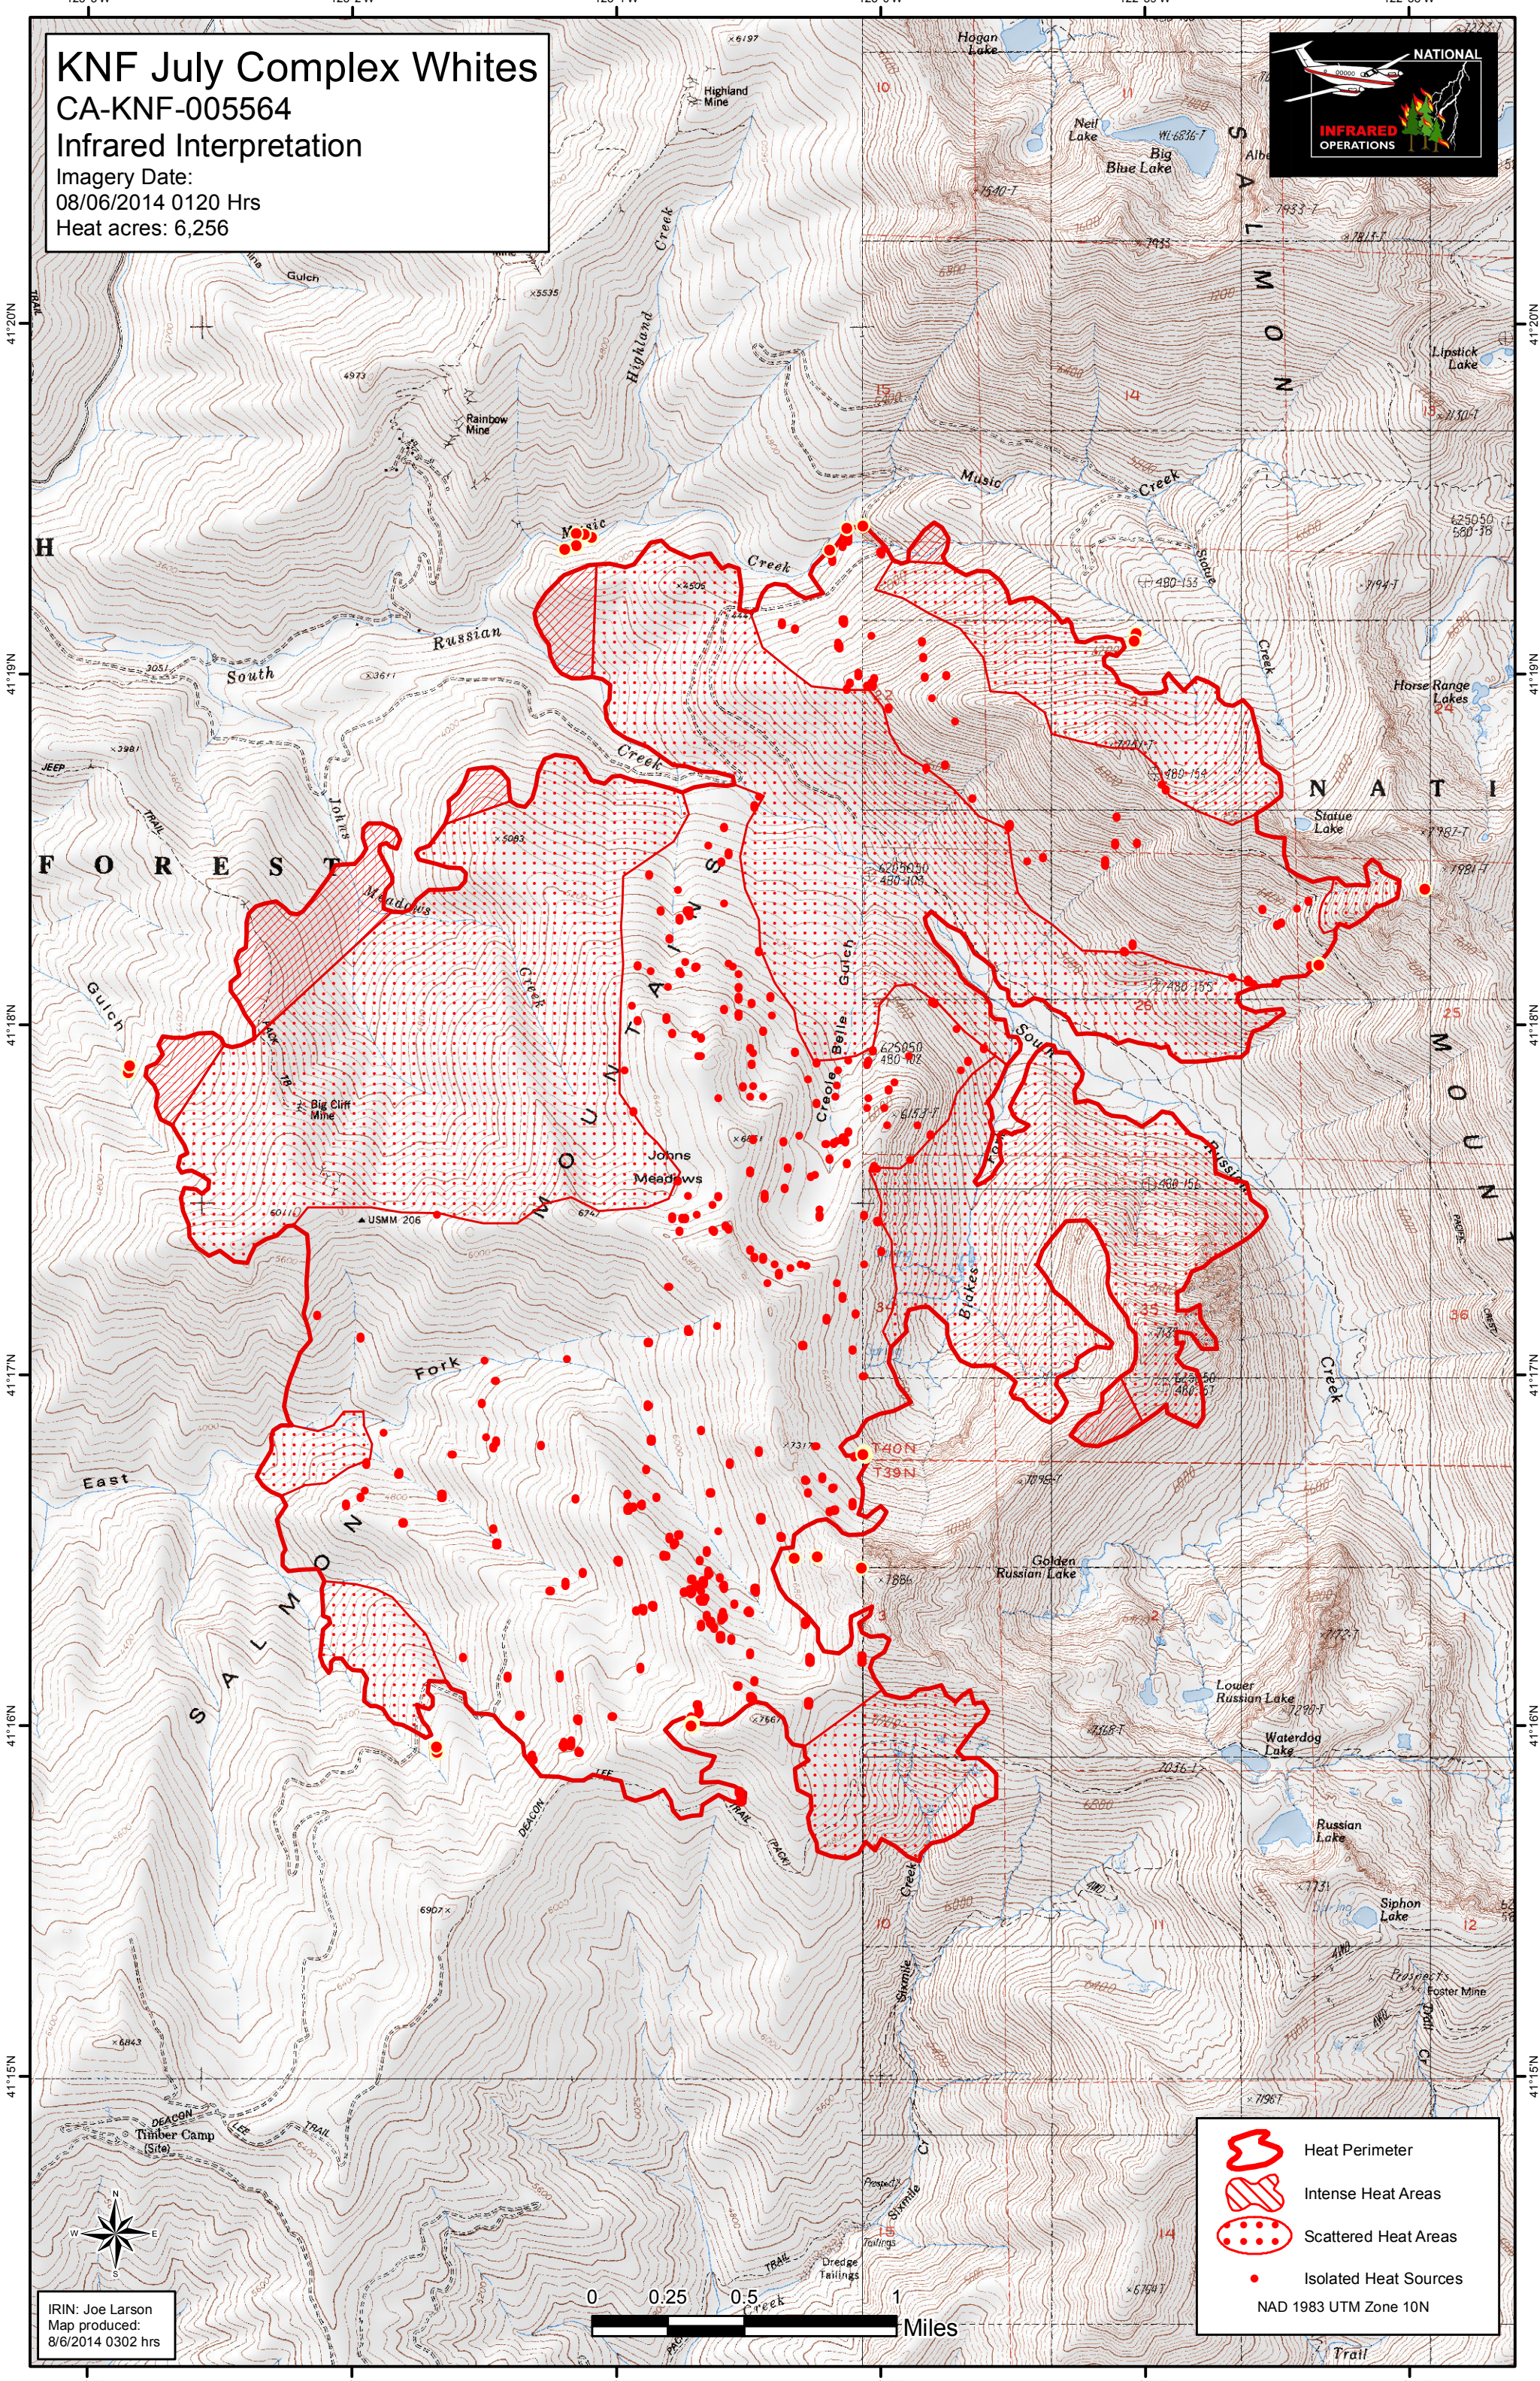

KNF July Complex Whites

CA-KNF-005564

Infrared Interpretation

Imagery Date:
08/06/2014 0120 Hrs
Heat acres: 6,256

- Heat Perimeter
- Intense Heat Areas
- Scattered Heat Areas
- Isolated Heat Sources

NAD 1983 UTM Zone 10N

IRIN: Joe Larson
Map produced:
8/6/2014 0302 hrs

0 0.25 0.5 1 Miles