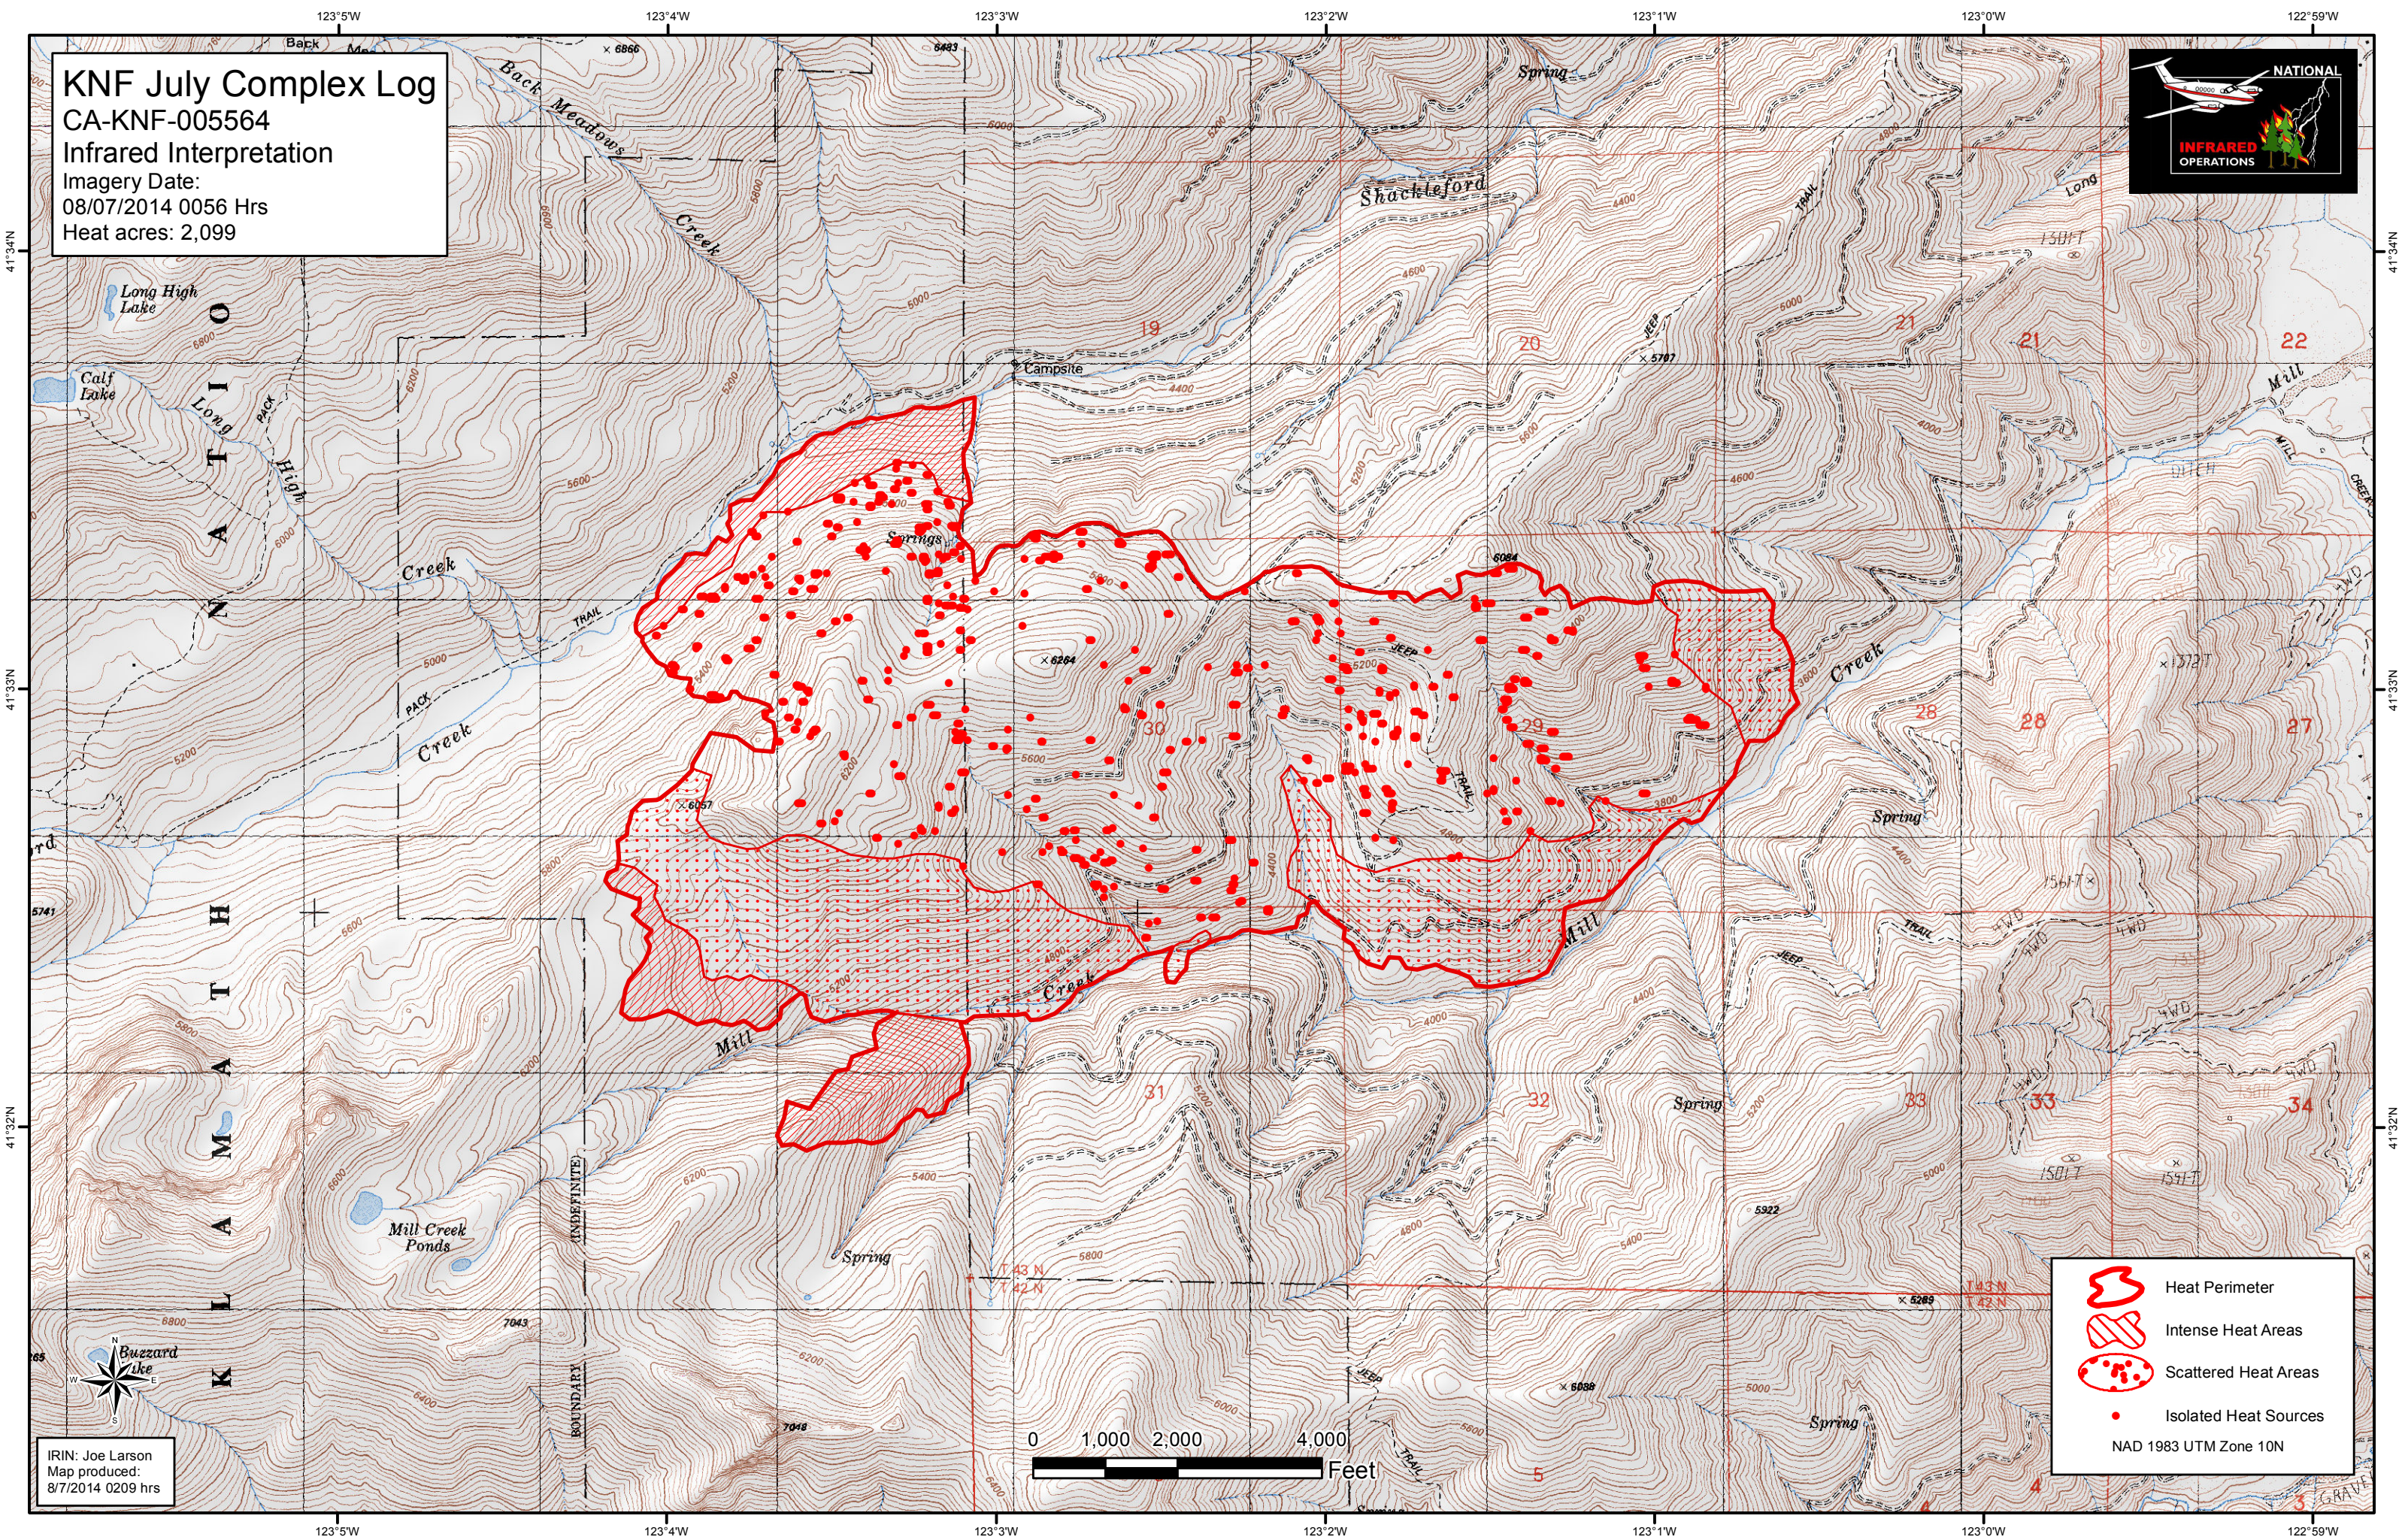

KNF July Complex Log
 CA-KNF-005564
 Infrared Interpretation
 Imagery Date:
 08/07/2014 0056 Hrs
 Heat acres: 2,099

-  Heat Perimeter
-  Intense Heat Areas
-  Scattered Heat Areas
-  Isolated Heat Sources

NAD 1983 UTM Zone 10N

IRIN: Joe Larson
 Map produced:
 8/7/2014 0209 hrs