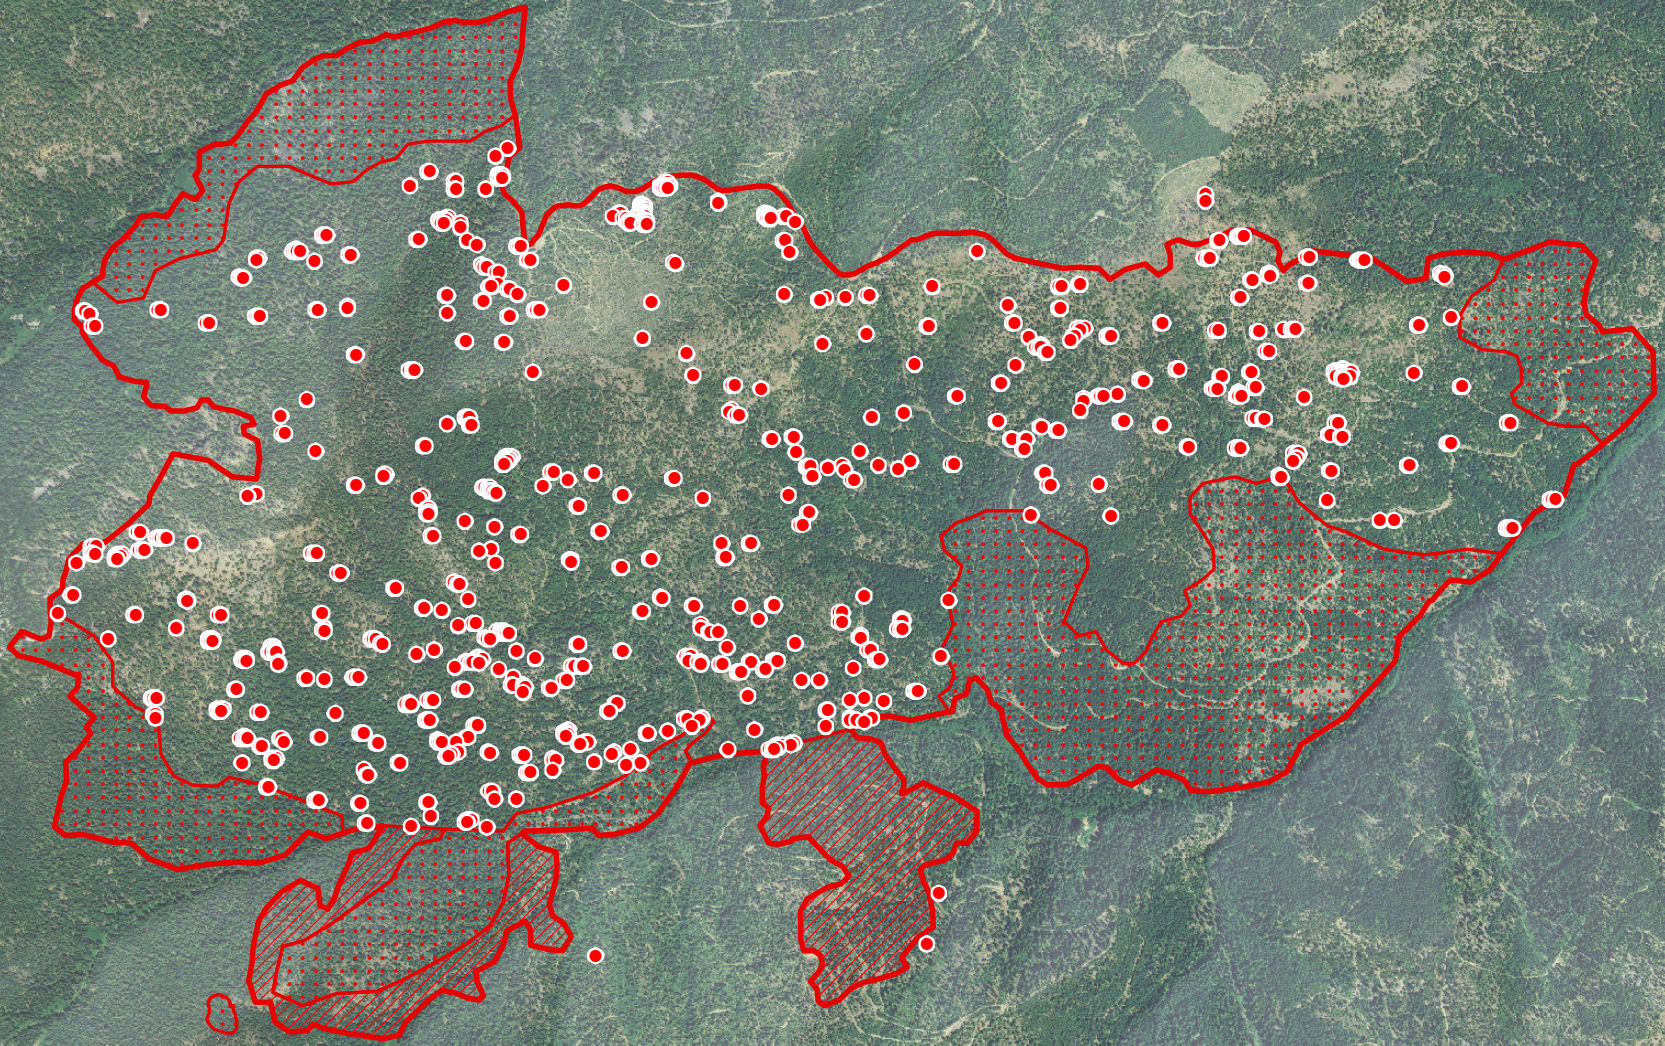

123°5'W

123°4'W

123°3'W

123°2'W

123°1'W

123°0'W

122°59'W

# KNF July Complex Log

CA-KNF-005564

Infrared Interpretation

Imagery Date:

08/08/2014 0024 Hrs

Heat acres: 2,272

41°34'N

41°33'N

41°32'N

41°34'N

41°33'N

41°32'N

IRIN: Joe Larson  
Map produced:  
8/8/2014 0212 hrs

	Heat Perimeter
	Intense Heat Areas
	Scattered Heat Areas
	Isolated Heat Sources
NAD 1983 UTM Zone 10N	

123°5'W

123°4'W

123°3'W

123°2'W

123°1'W

123°0'W

122°59'W