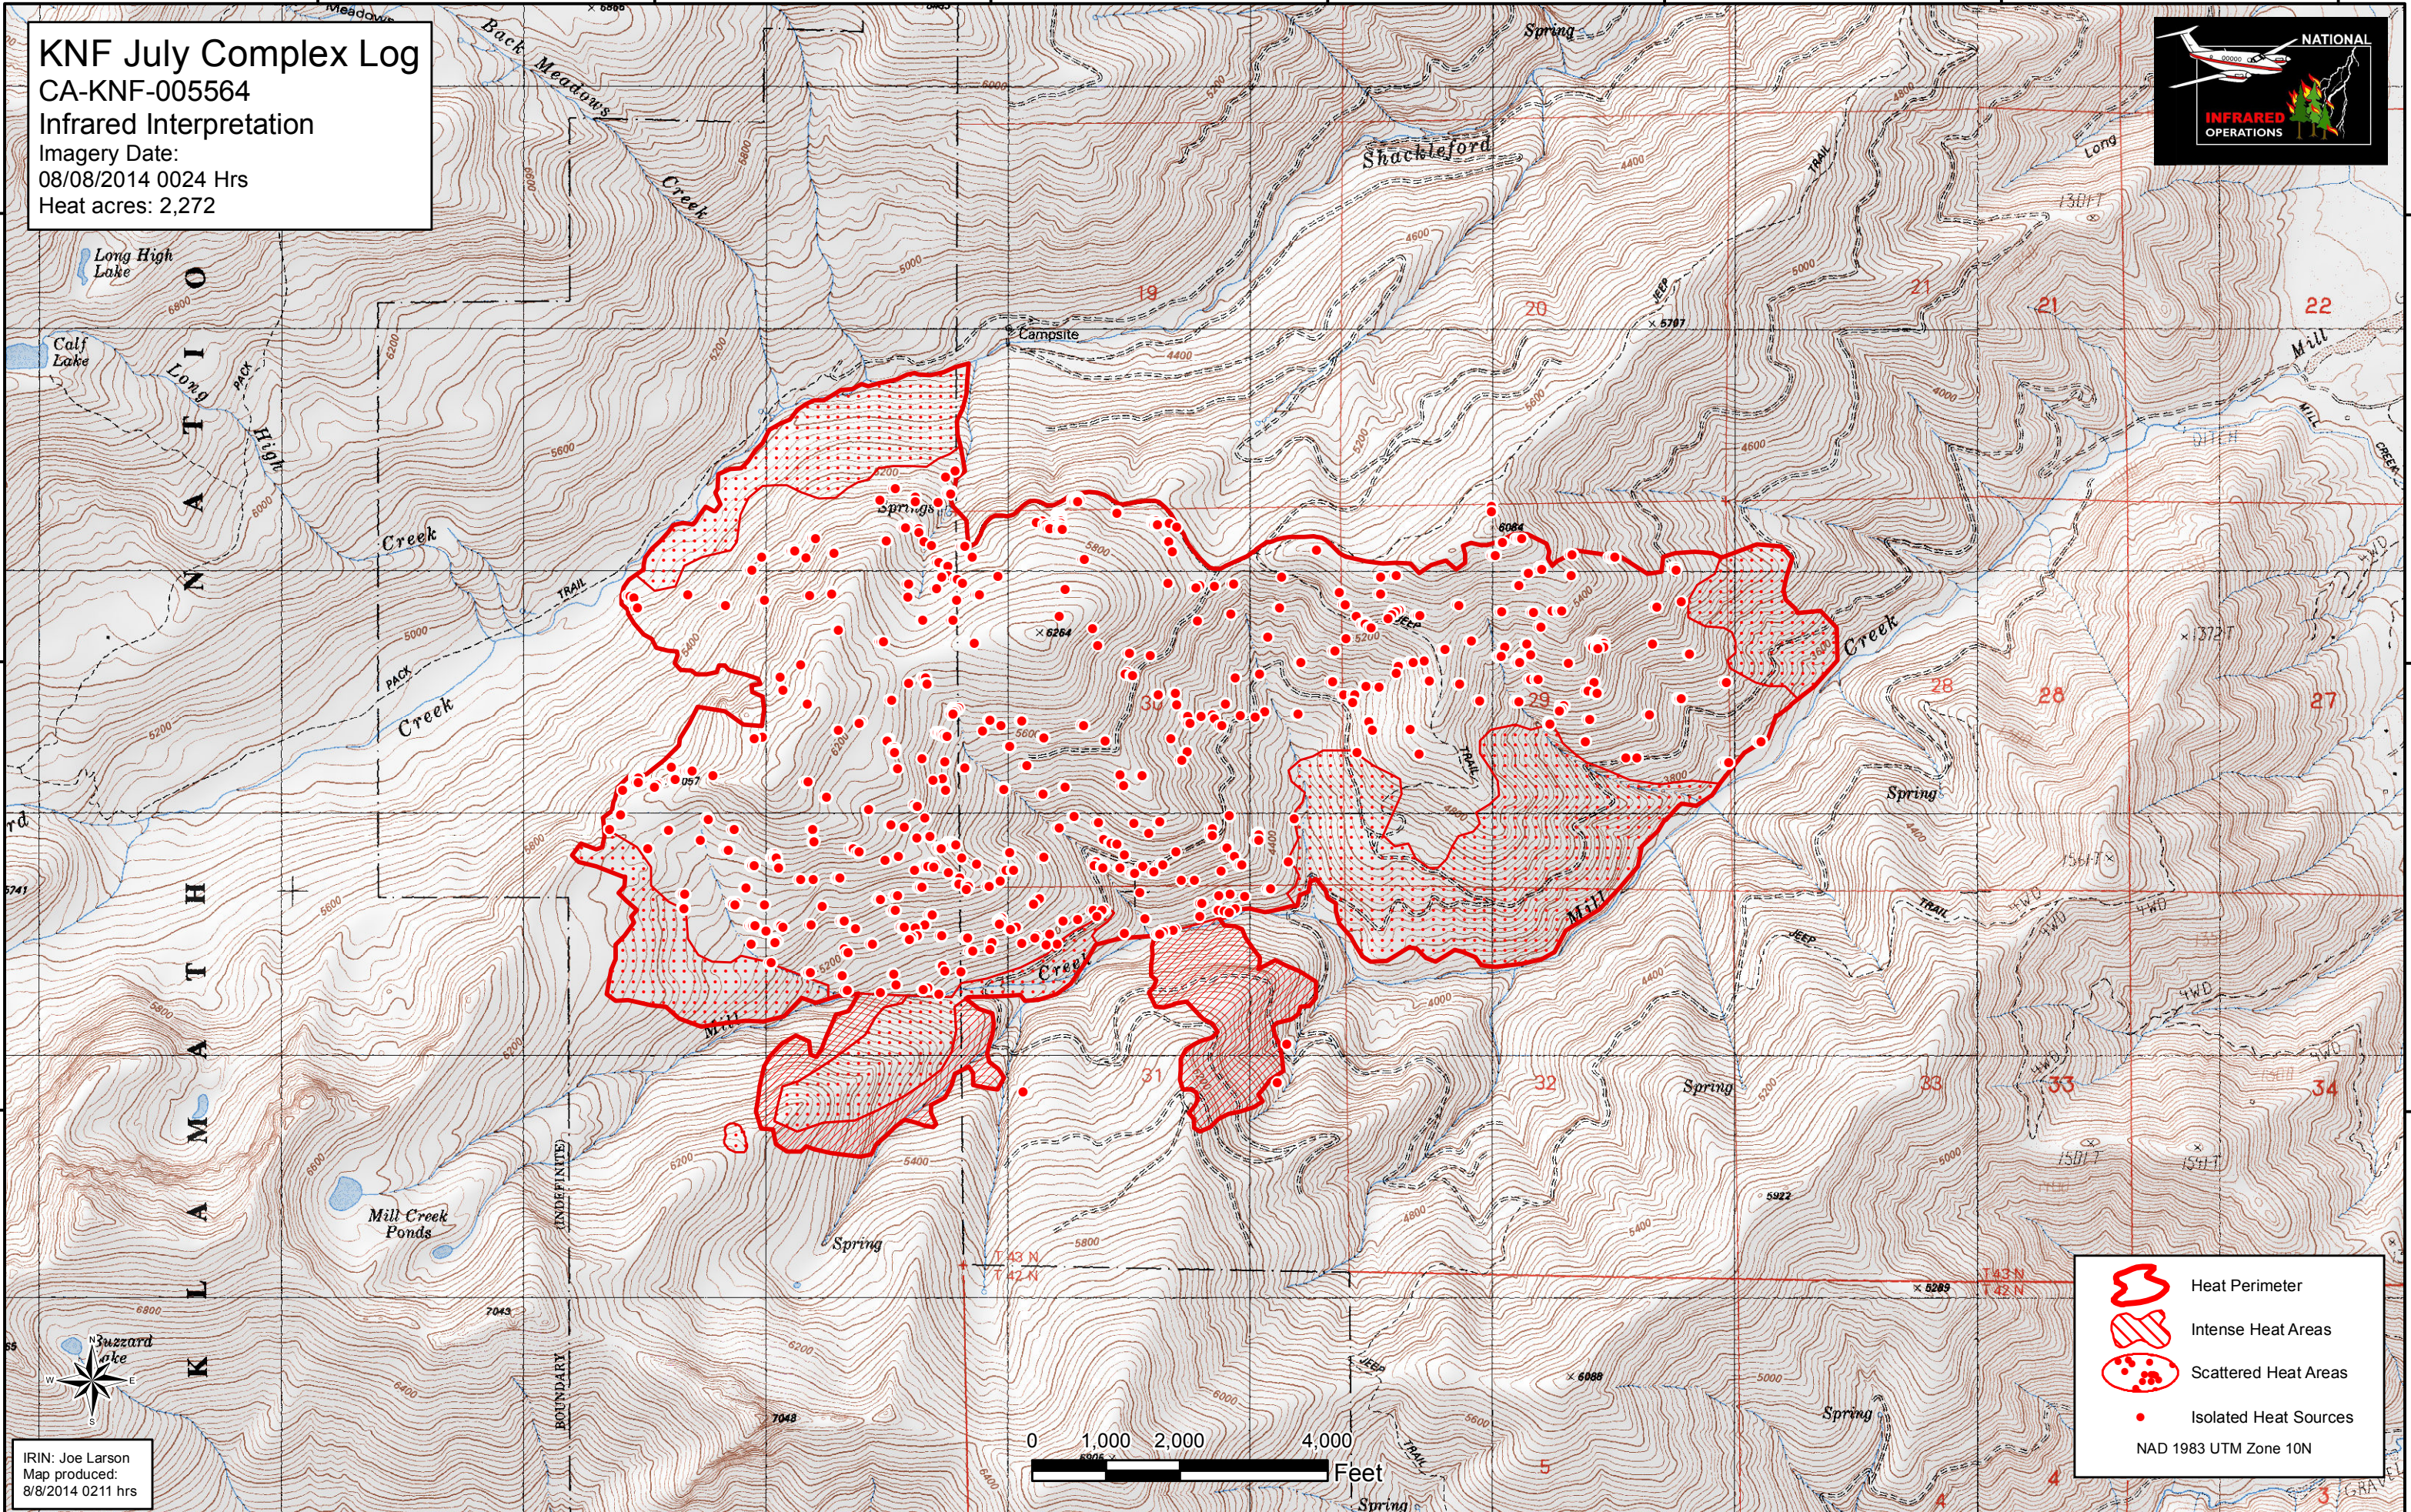

KNF July Complex Log
CA-KNF-005564
Infrared Interpretation
Imagery Date:
08/08/2014 0024 Hrs
Heat acres: 2,272

41°34'N

41°33'N

41°32'N

41°32'N

122°59'W

123°0'W

123°1'W

123°2'W

123°5'W

123°4'W

123°3'W

123°2'W

123°1'W

123°0'W

122°59'W

IRIN: Joe Larson
Map produced:
8/8/2014 0211 hrs

- Heat Perimeter
- Intense Heat Areas
- Scattered Heat Areas
- Isolated Heat Sources

NAD 1983 UTM Zone 10N