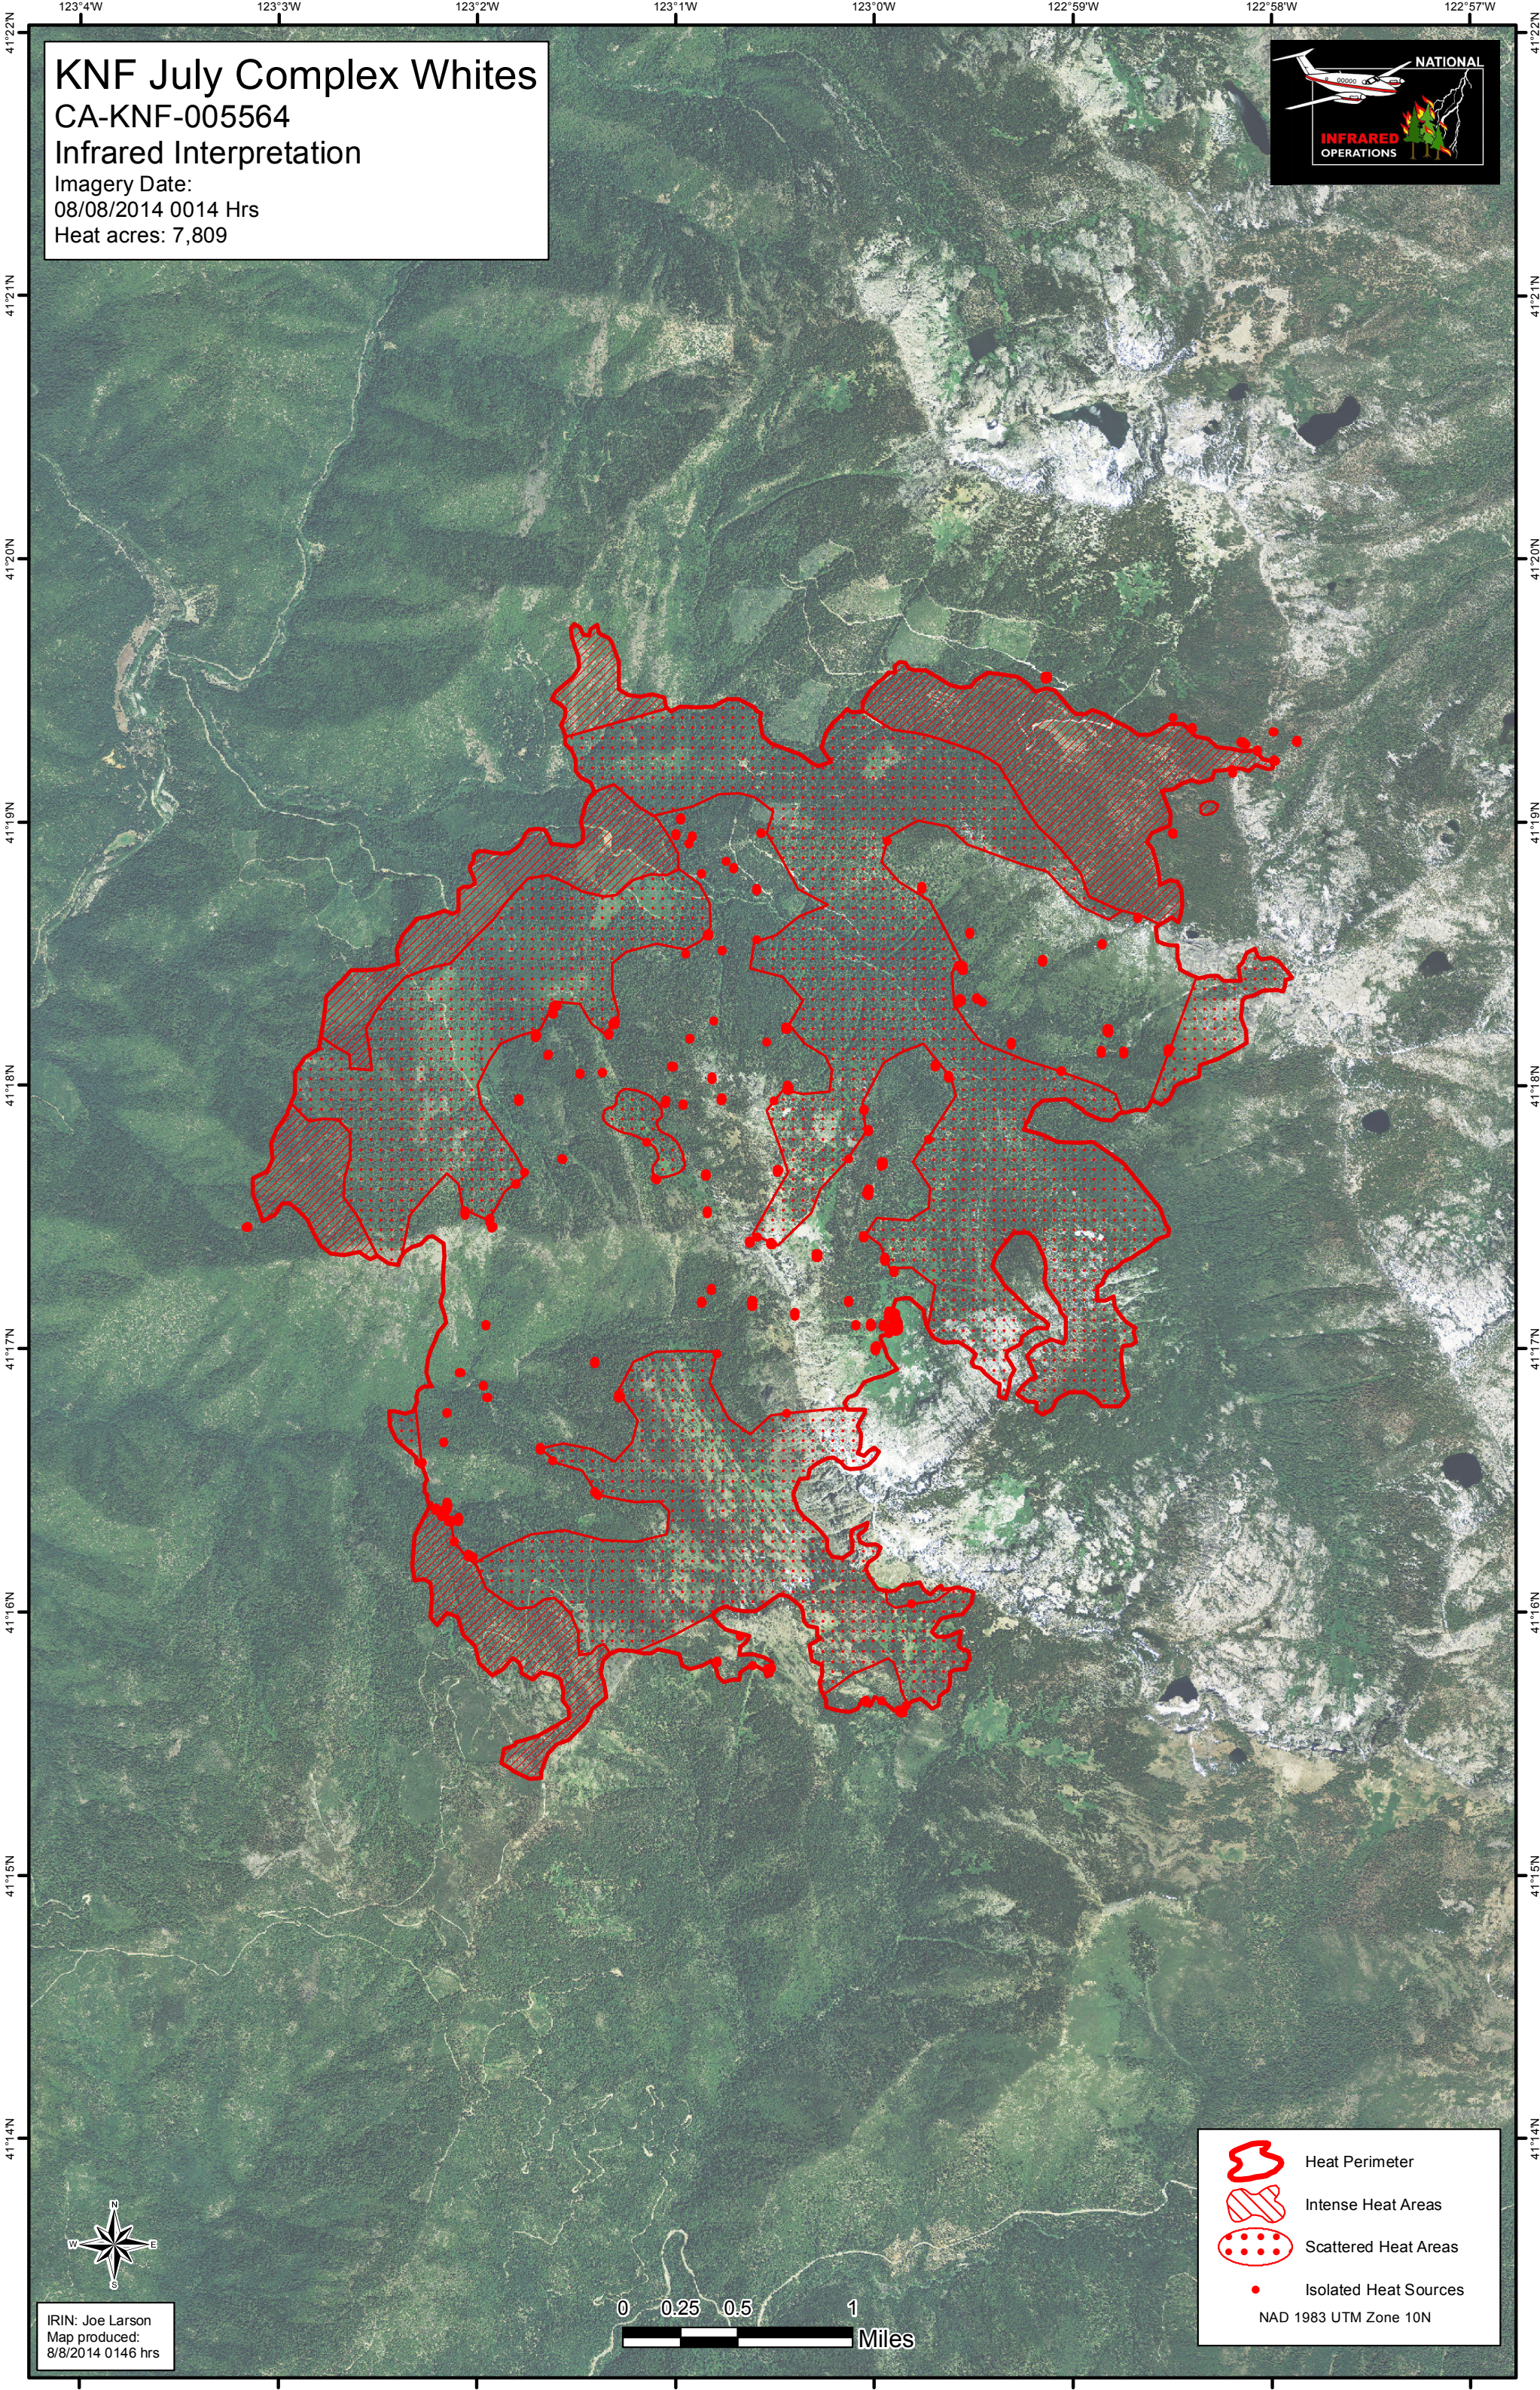

KNF July Complex Whites

CA-KNF-005564

Infrared Interpretation

Imagery Date:
08/08/2014 0014 Hrs
Heat acres: 7,809

IRIN: Joe Larson
Map produced:
8/8/2014 0146 hrs

0 0.25 0.5 1 Miles

- Heat Perimeter
 - Intense Heat Areas
 - Scattered Heat Areas
 - Isolated Heat Sources
- NAD 1983 UTM Zone 10N