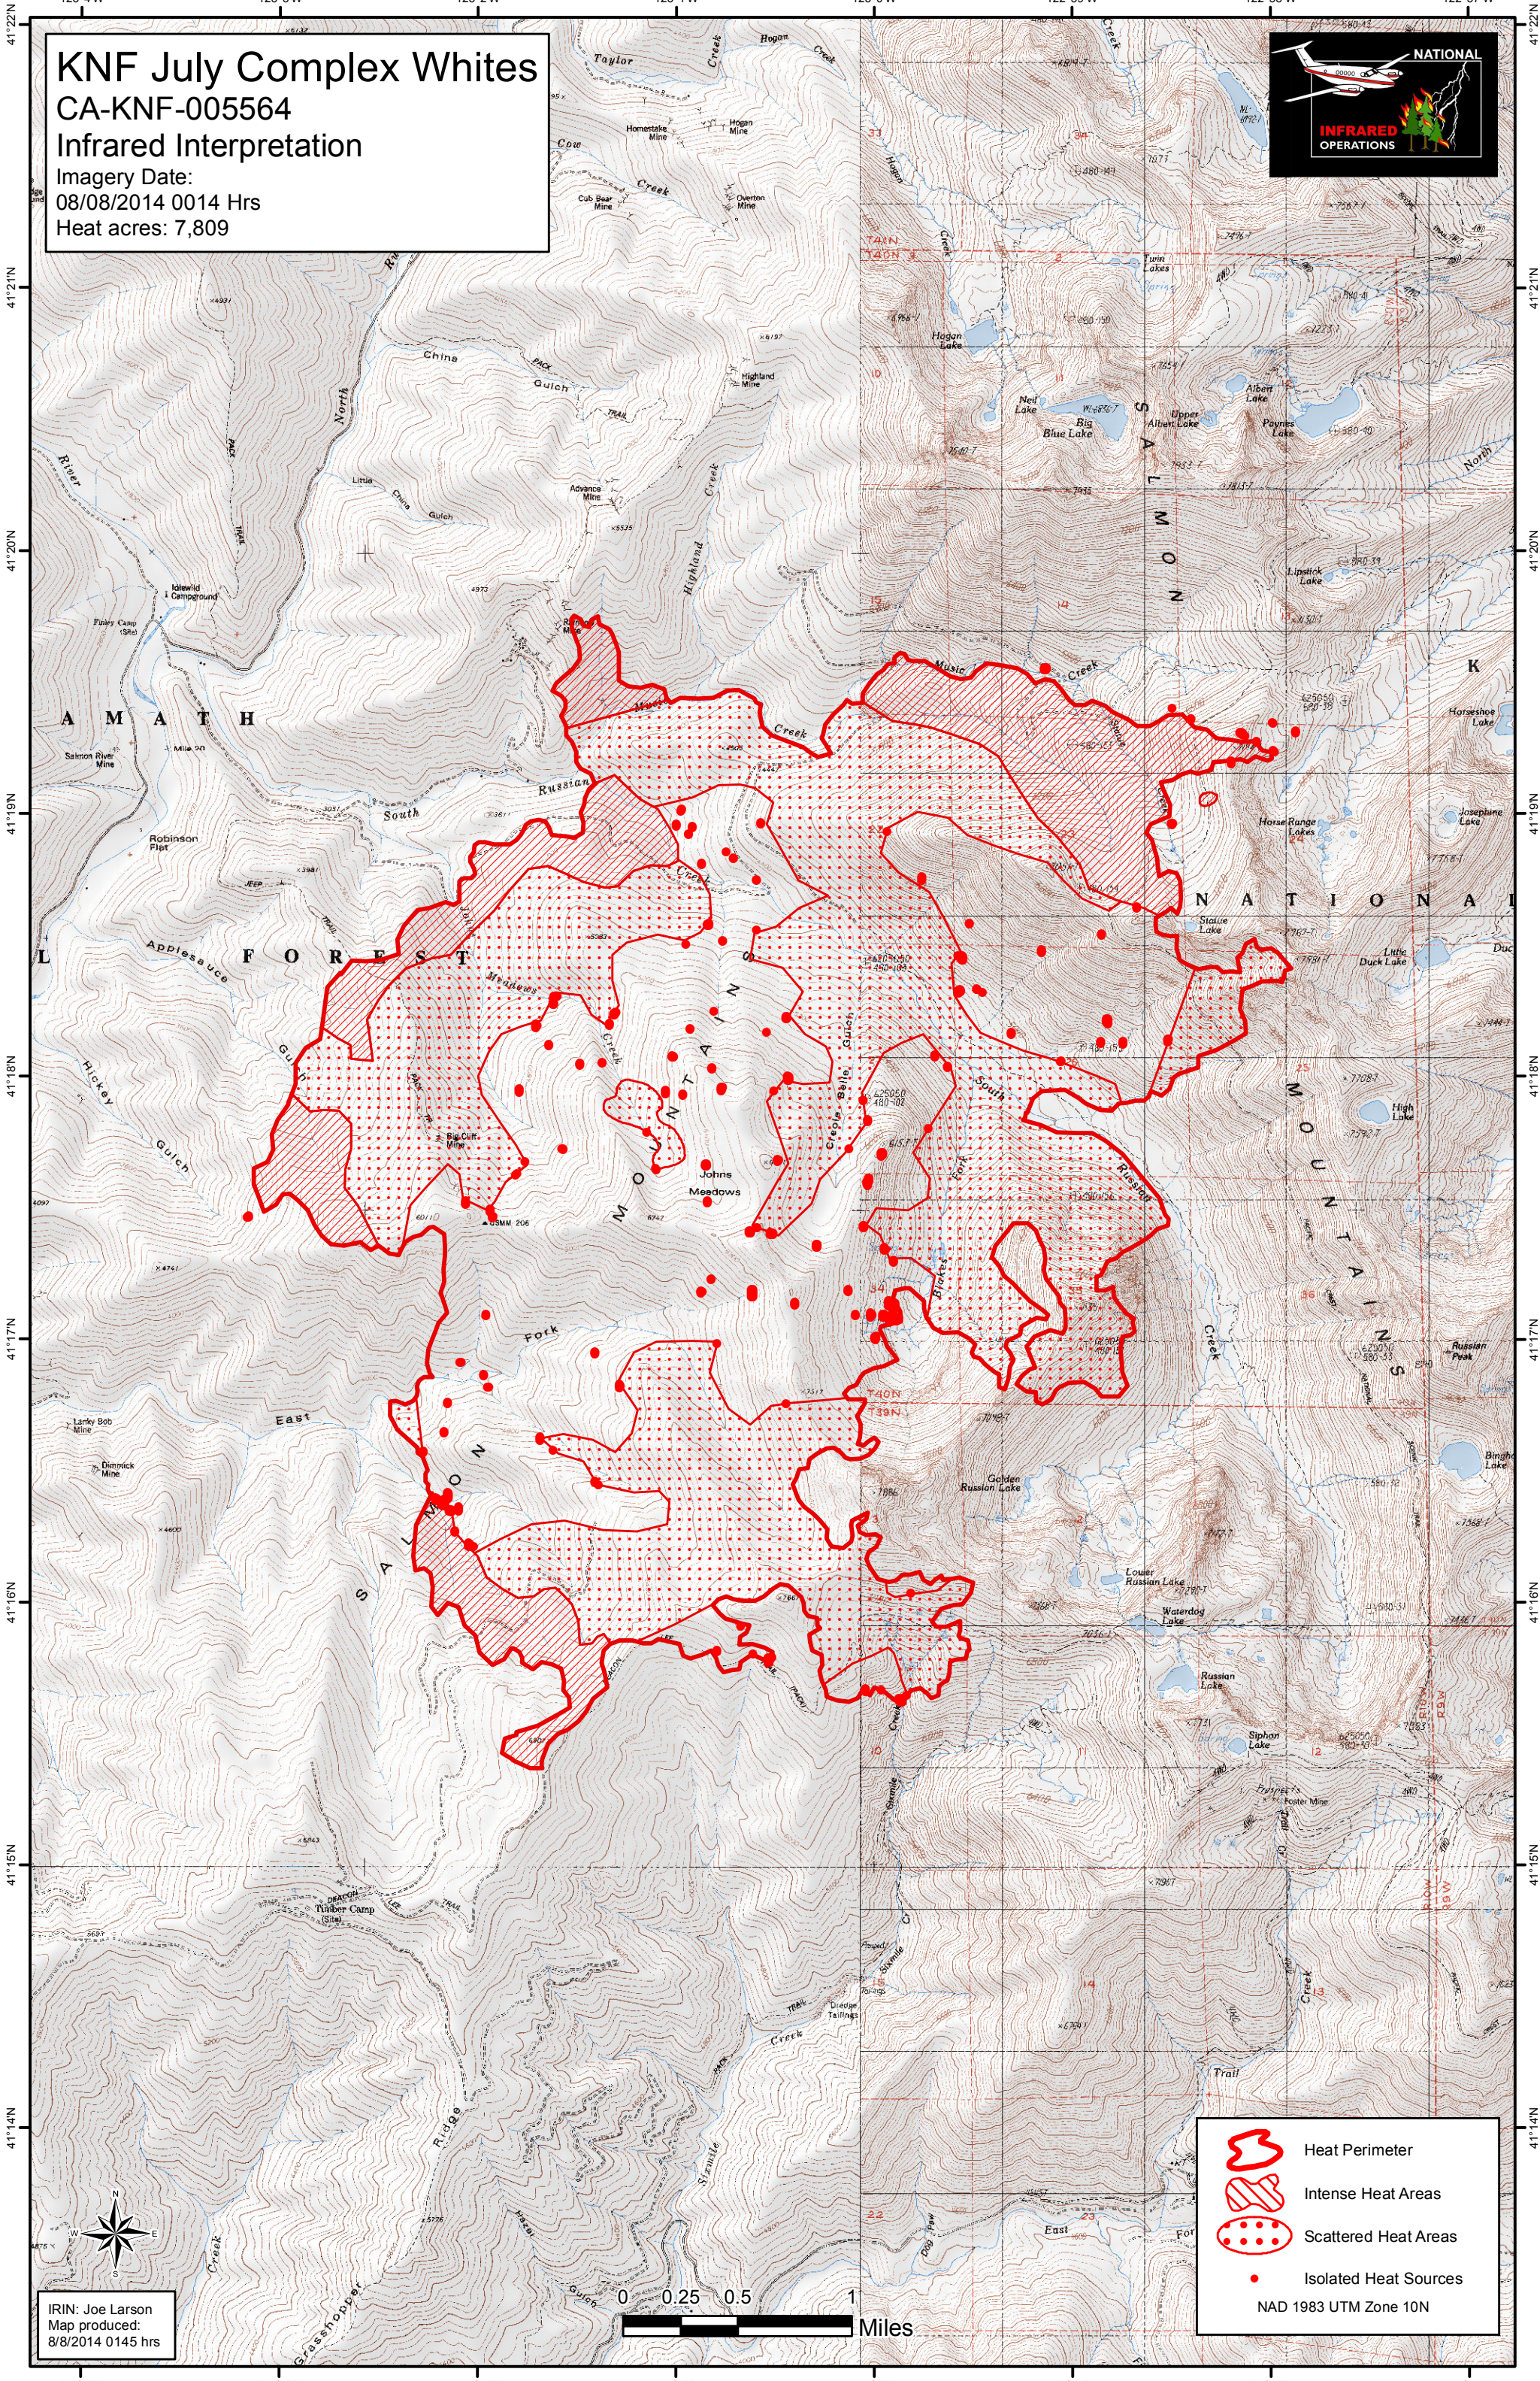

KNF July Complex Whites
CA-KNF-005564
Infrared Interpretation
 Imagery Date:
 08/08/2014 0014 Hrs
 Heat acres: 7,809

	Heat Perimeter
	Intense Heat Areas
	Scattered Heat Areas
	Isolated Heat Sources
NAD 1983 UTM Zone 10N	

IRIN: Joe Larson
 Map produced:
 8/8/2014 0145 hrs