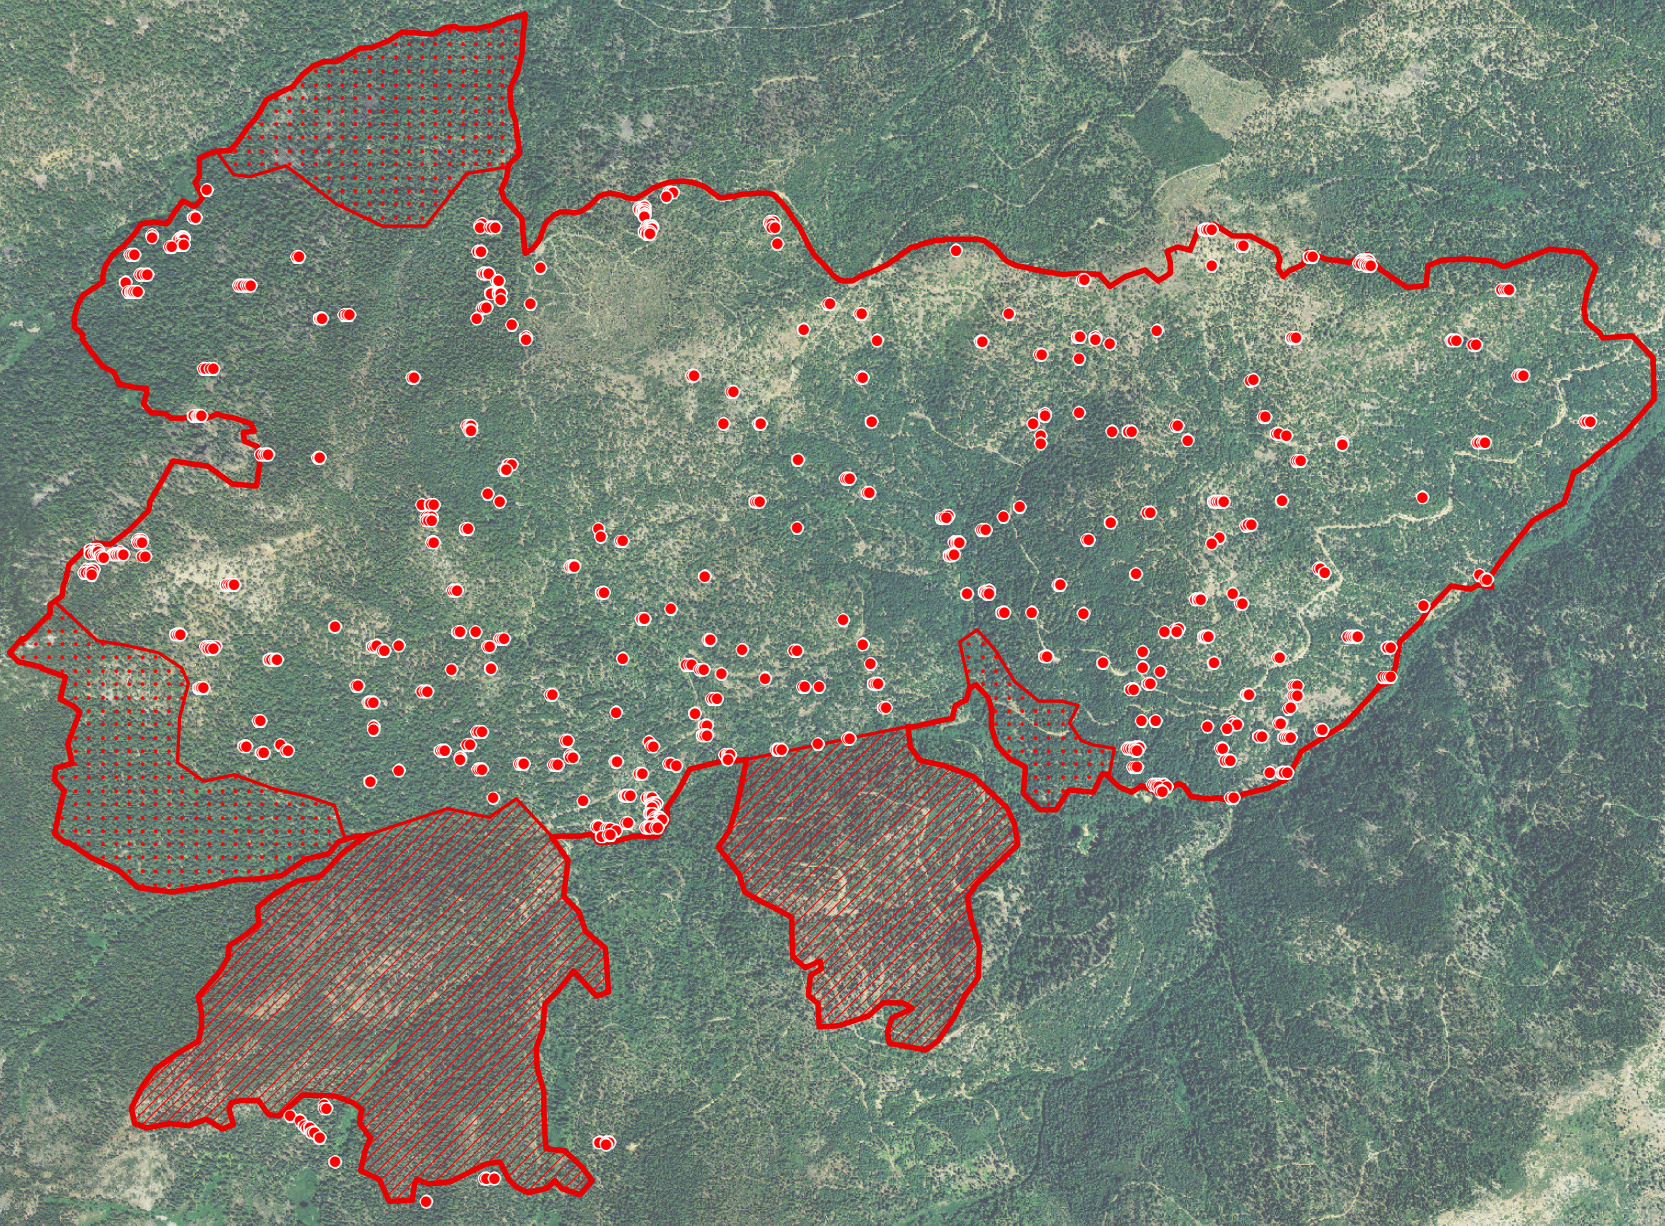

123°5'W

123°4'W

123°3'W

123°2'W

123°1'W

123°0'W

122°59'W

KNF July Complex, Log

CA-KNF-005564

Infrared Interpretation

Imagery Date:

08/08/2014 2144 Hrs

Heat acres: 2,521

41°34'N

41°33'N

41°32'N

41°31'N

41°34'N

41°33'N

41°32'N

41°31'N

IRIN: Joe Larson
Map produced:
8/8/2014 2342 hrs

	Heat Perimeter
	Intense Heat Areas
	Scattered Heat Areas
	Isolated Heat Sources
NAD 1983 UTM Zone 10N	