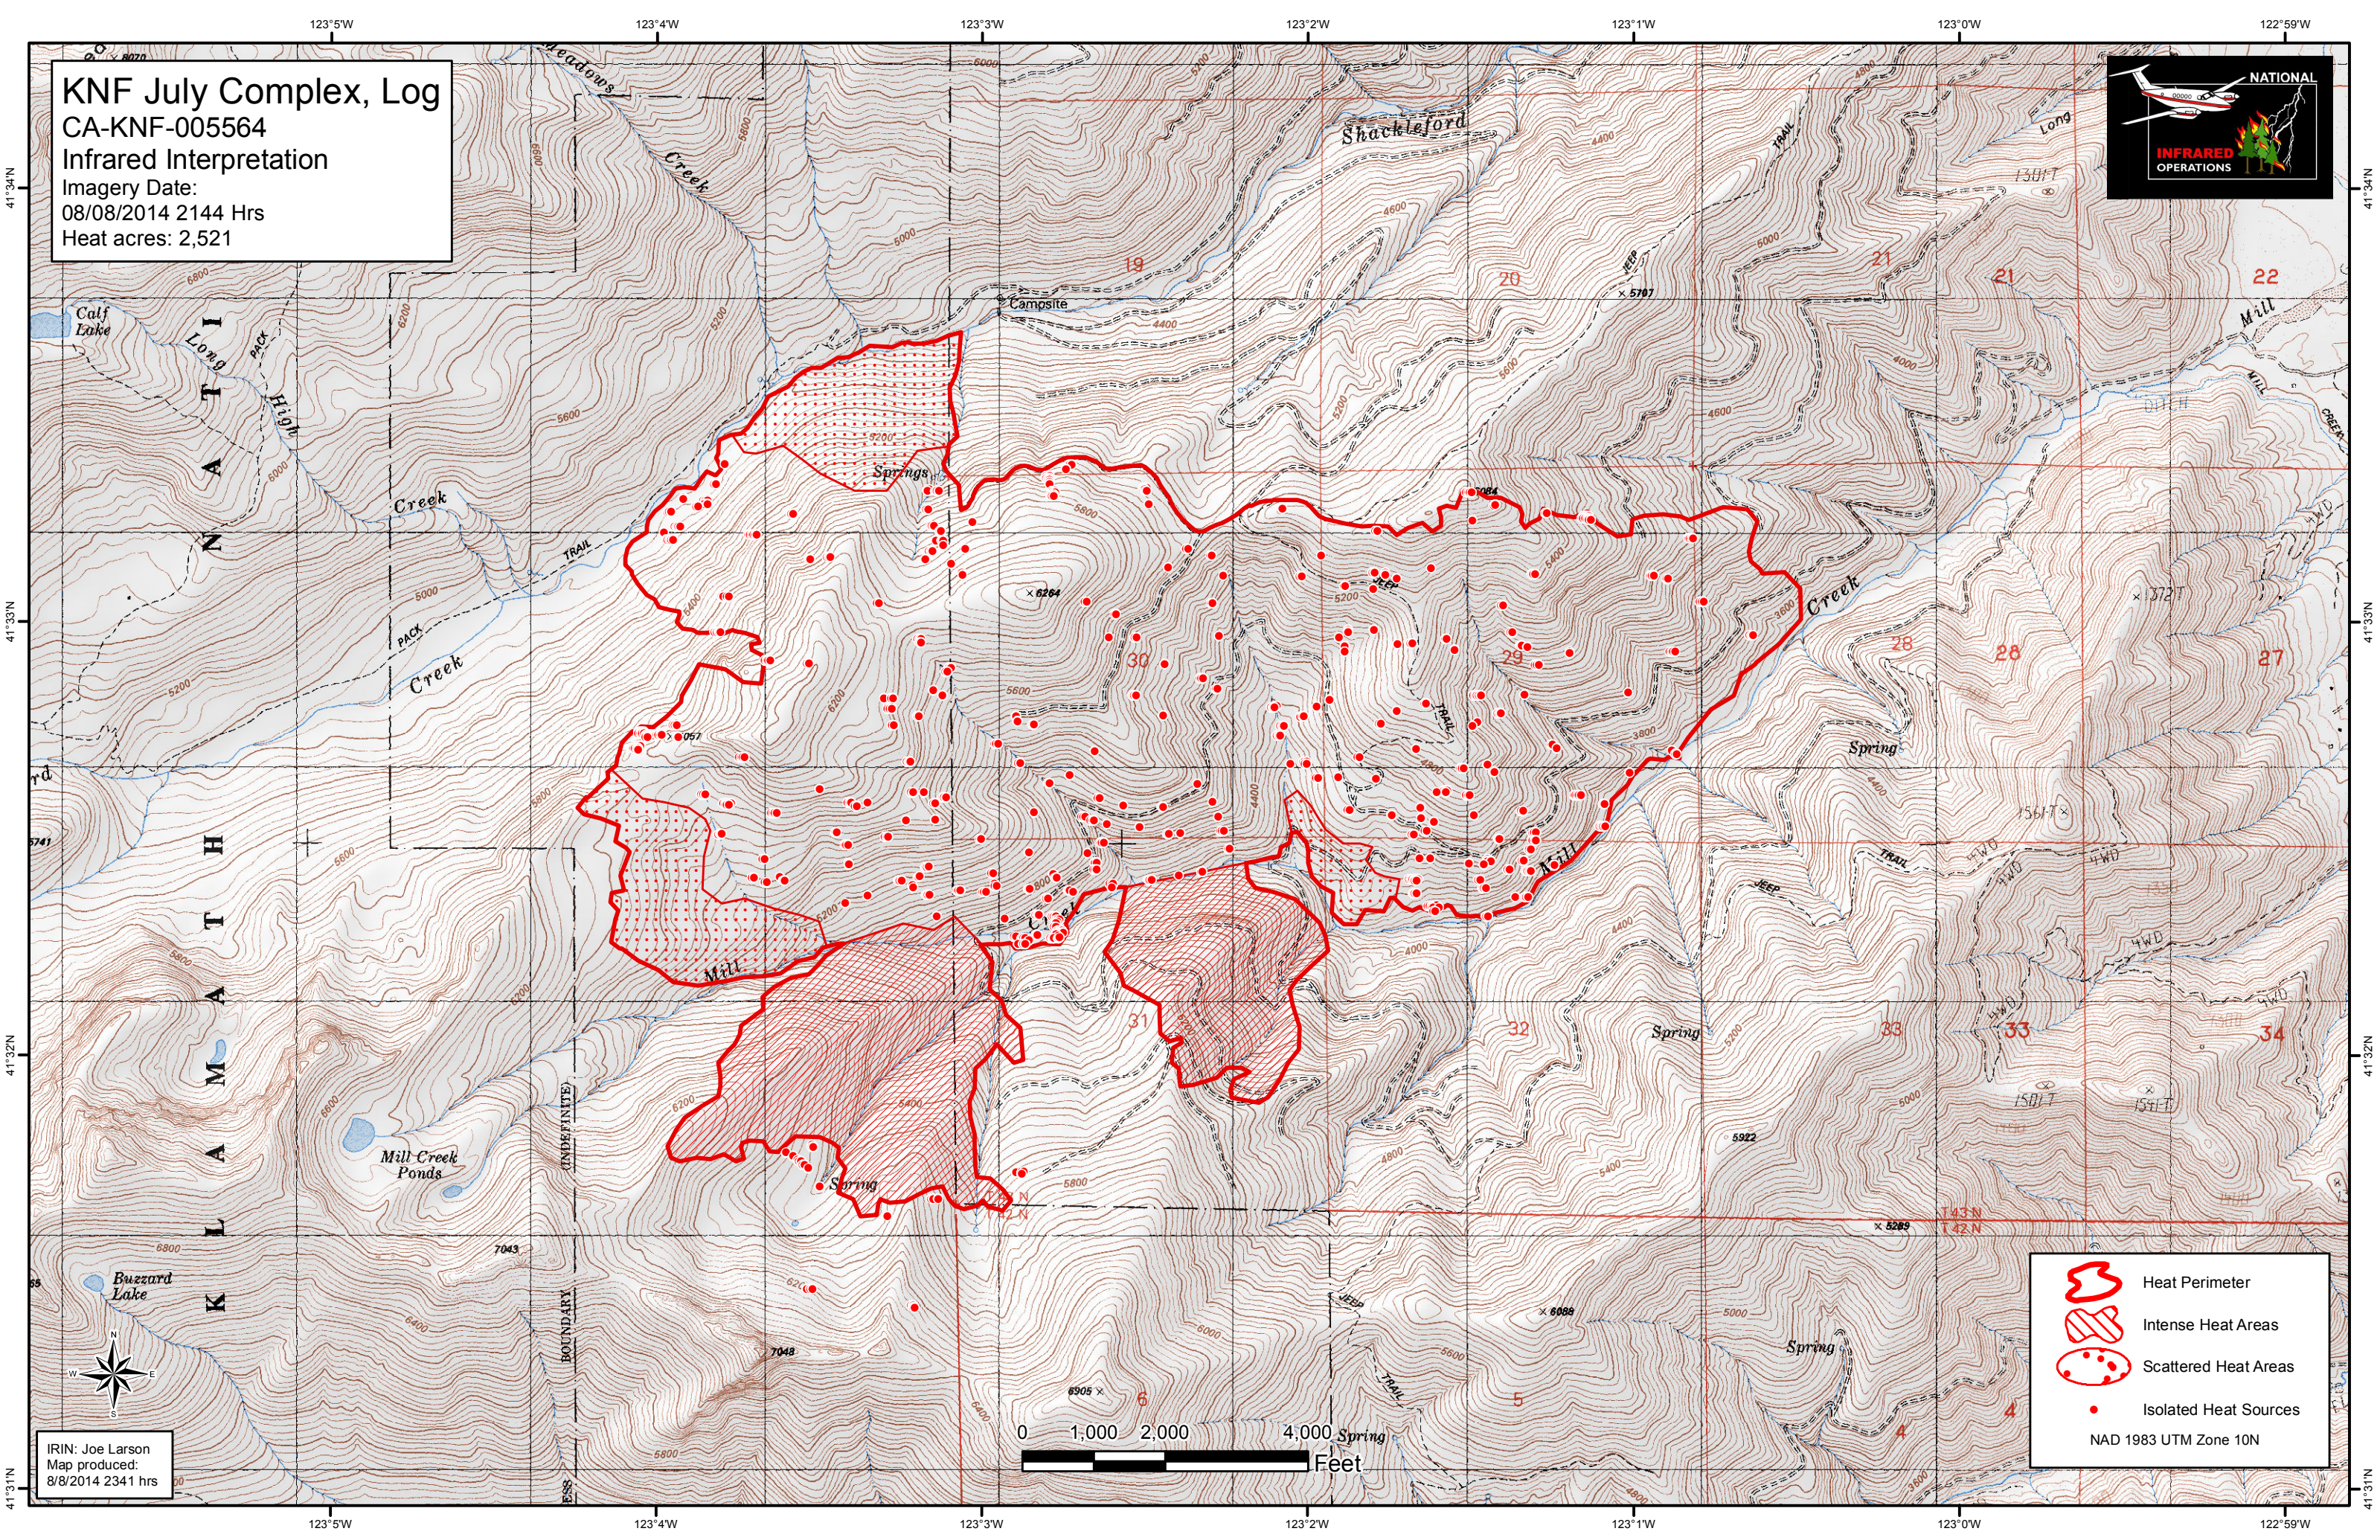

KNF July Complex, Log
 CA-KNF-005564
 Infrared Interpretation
 Imagery Date:
 08/08/2014 2144 Hrs
 Heat acres: 2,521

	Heat Perimeter
	Intense Heat Areas
	Scattered Heat Areas
	Isolated Heat Sources
NAD 1983 UTM Zone 10N	

IRIN: Joe Larson
 Map produced:
 8/8/2014 2341 hrs