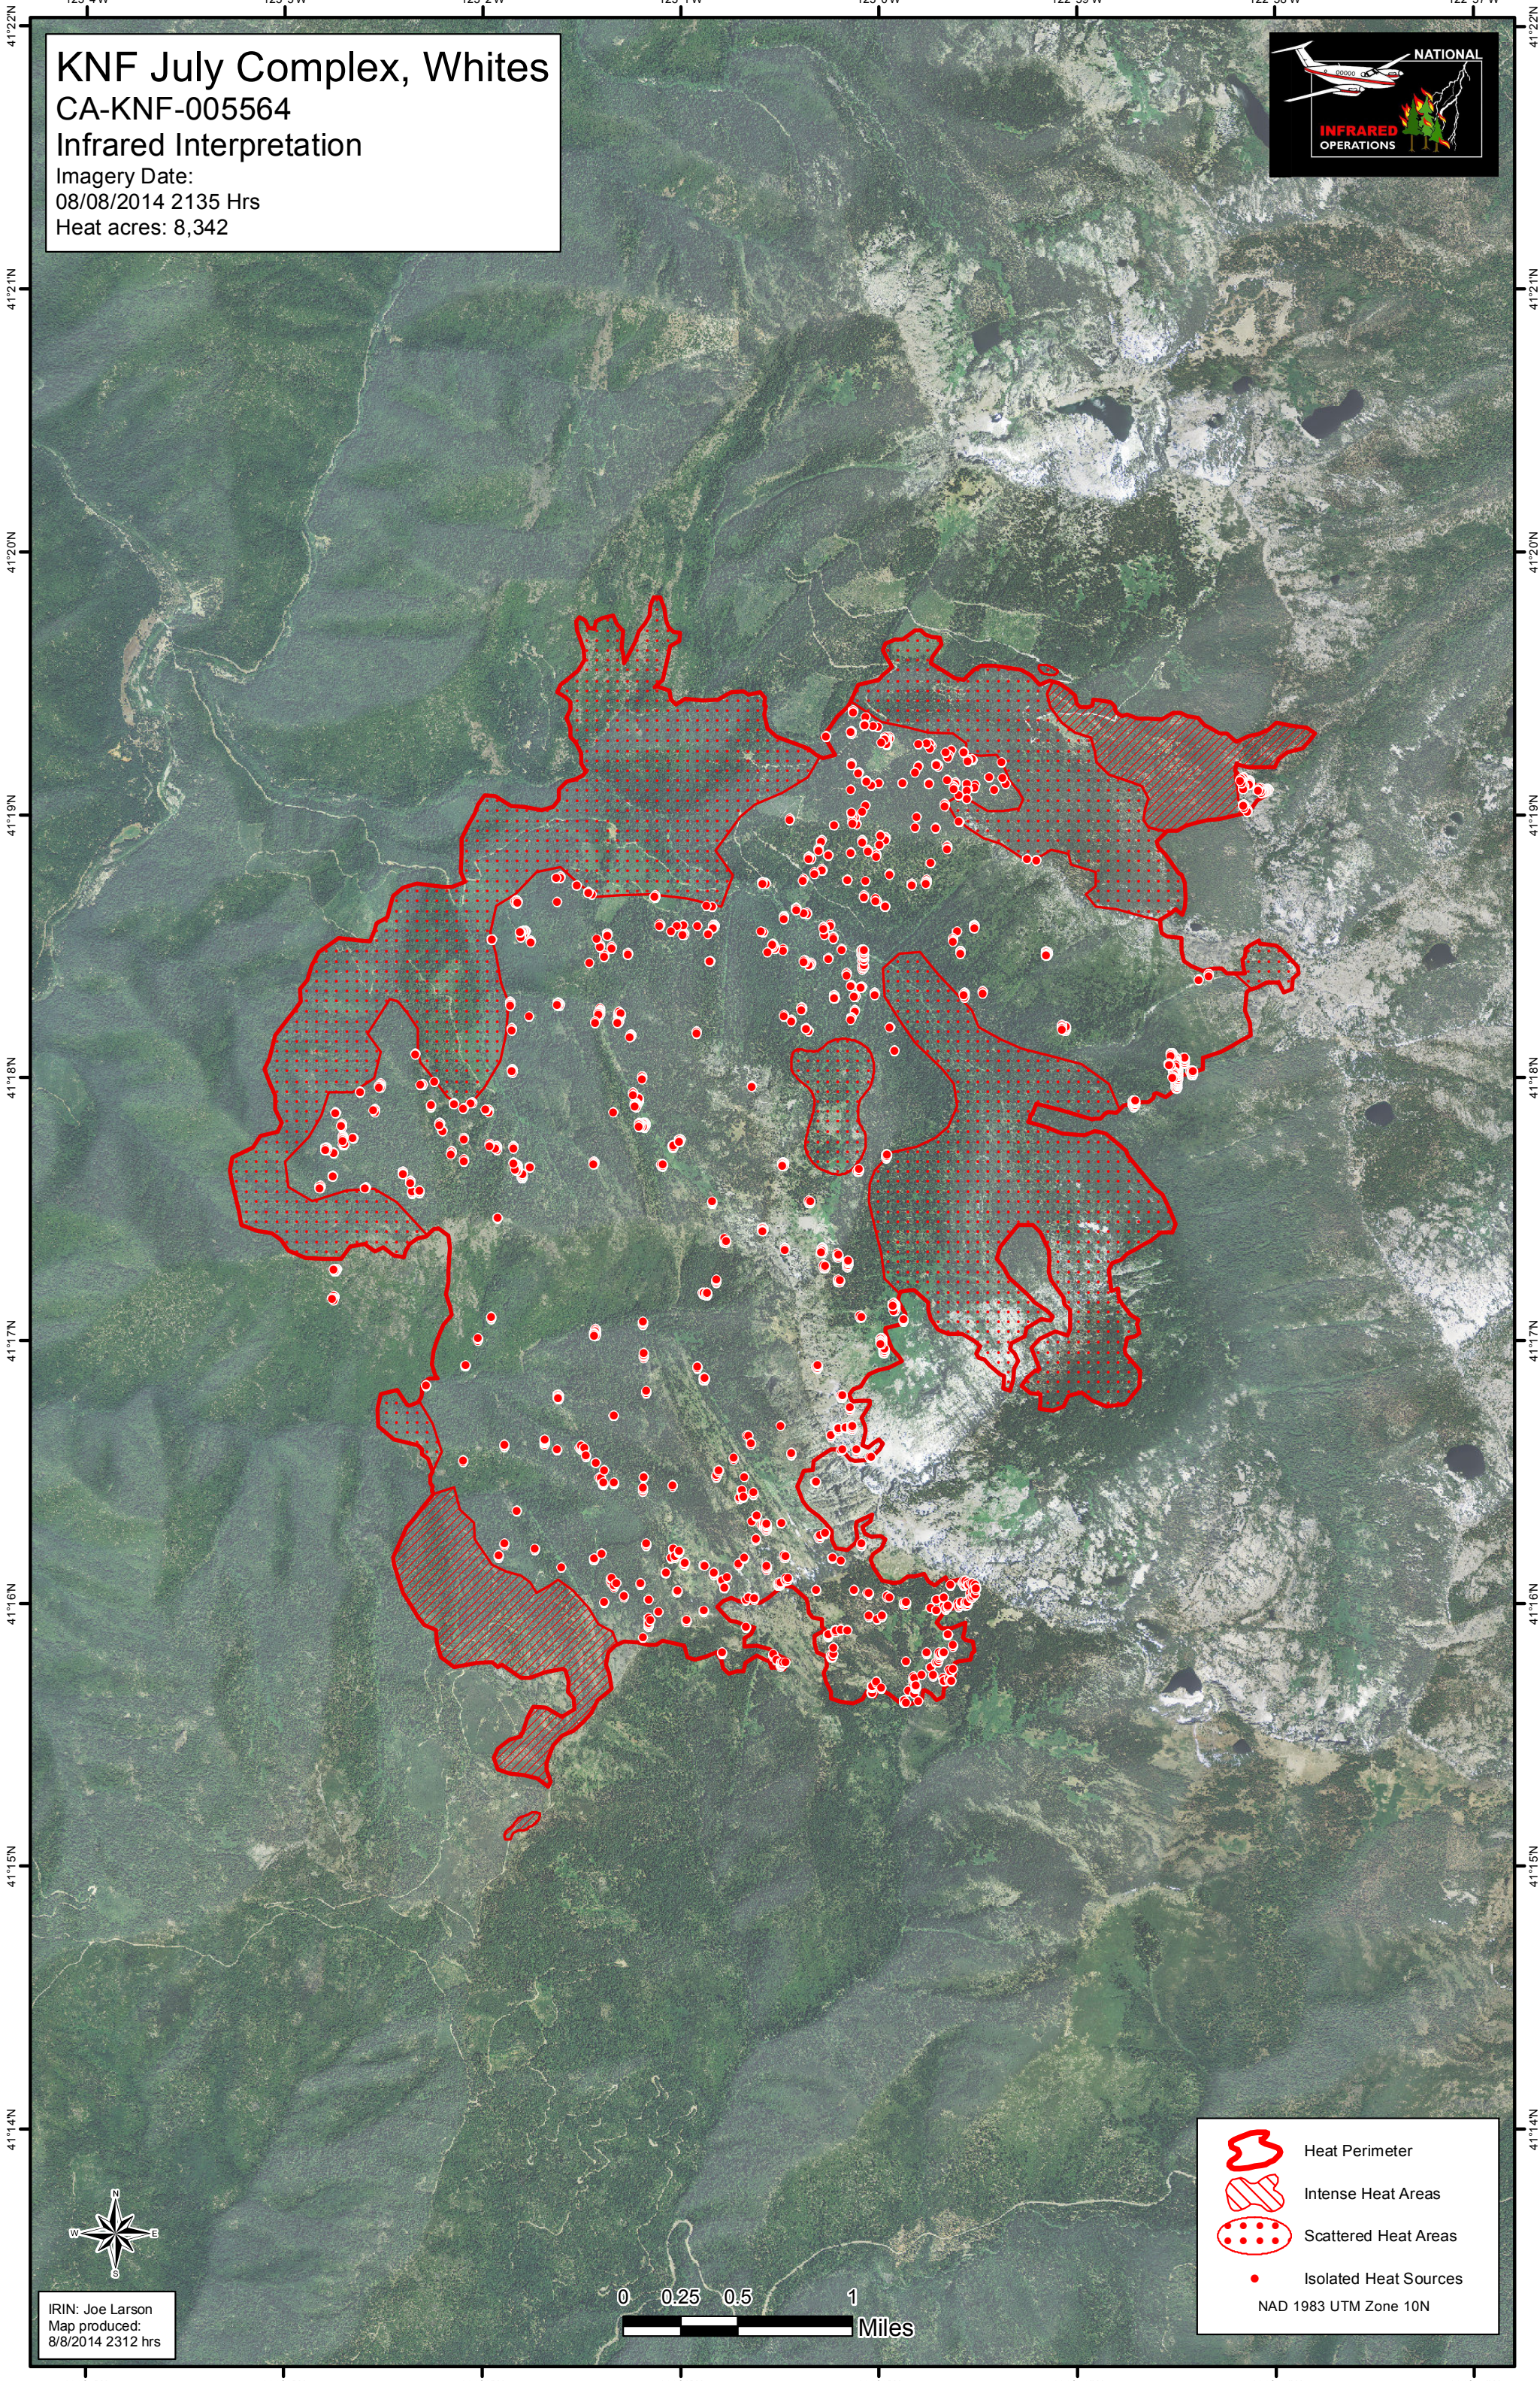

KNF July Complex, Whites

CA-KNF-005564

Infrared Interpretation

Imagery Date:
08/08/2014 2135 Hrs
Heat acres: 8,342

- Heat Perimeter
- Intense Heat Areas
- Scattered Heat Areas
- Isolated Heat Sources

NAD 1983 UTM Zone 10N

IRIN: Joe Larson
Map produced:
8/8/2014 2312 hrs