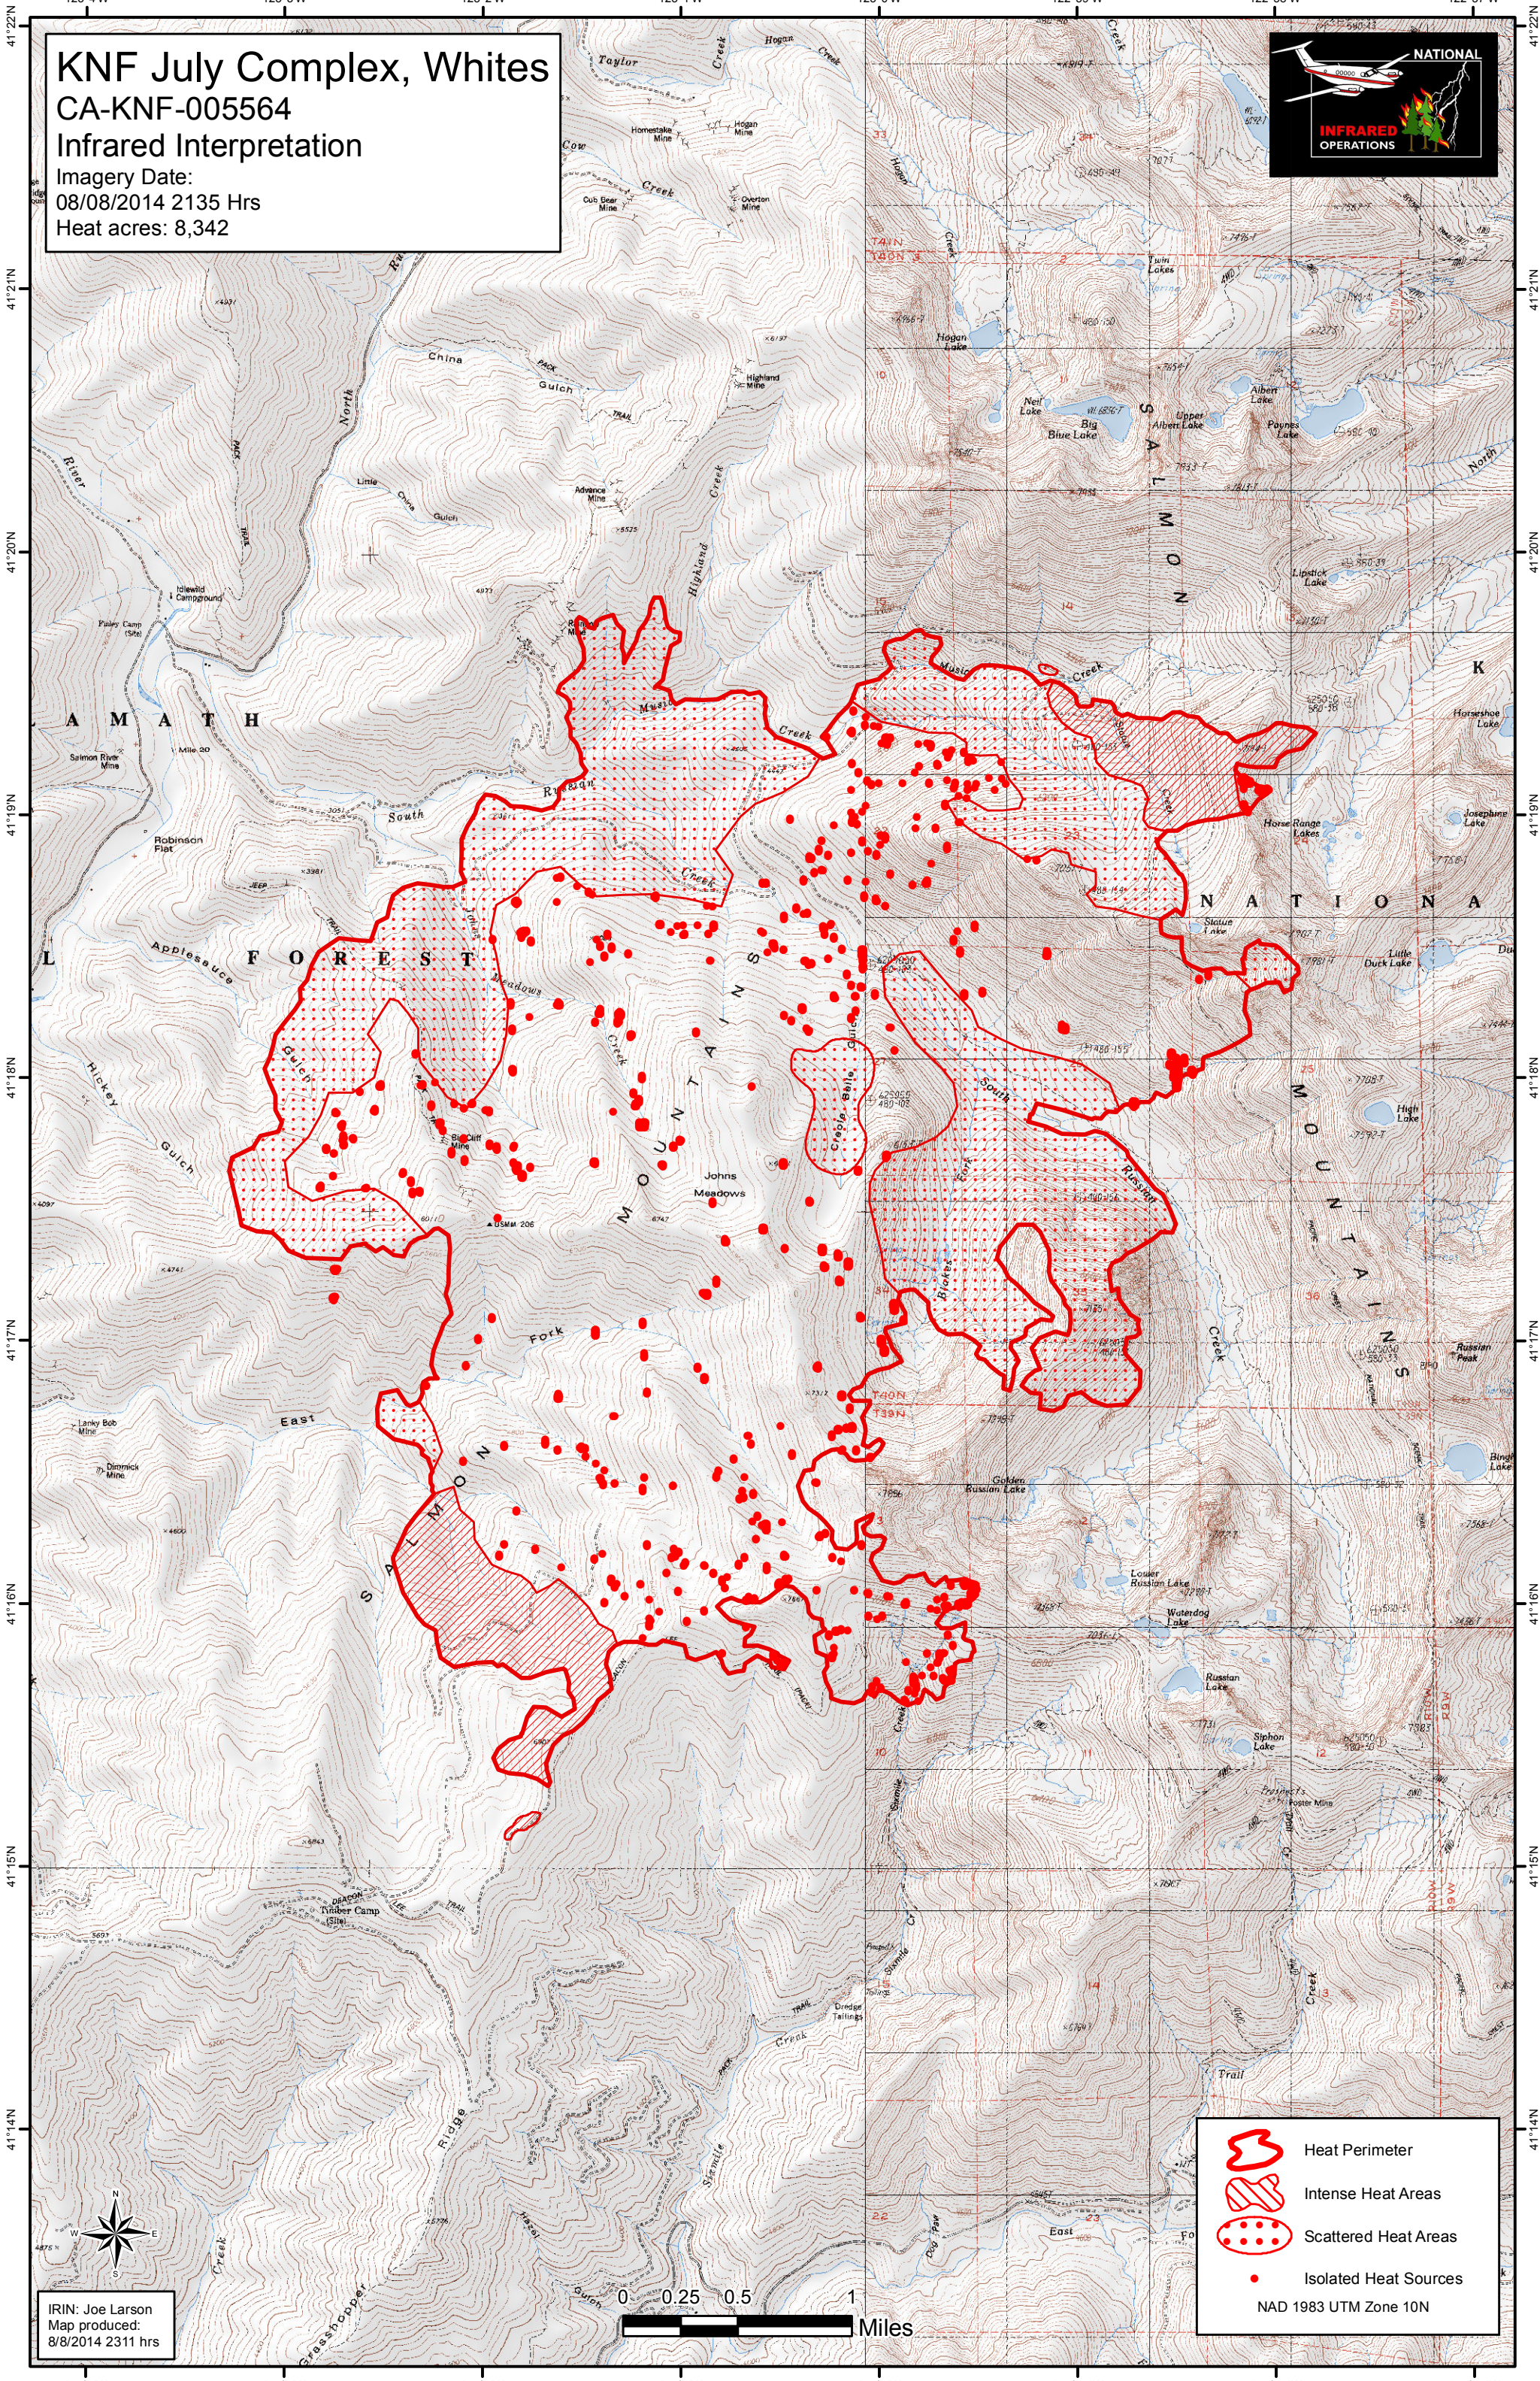

KNF July Complex, Whites
CA-KNF-005564
Infrared Interpretation
 Imagery Date:
 08/08/2014 2135 Hrs
 Heat acres: 8,342

-  Heat Perimeter
-  Intense Heat Areas
-  Scattered Heat Areas
-  Isolated Heat Sources

NAD 1983 UTM Zone 10N

IRIN: Joe Larson
 Map produced:
 8/8/2014 2311 hrs