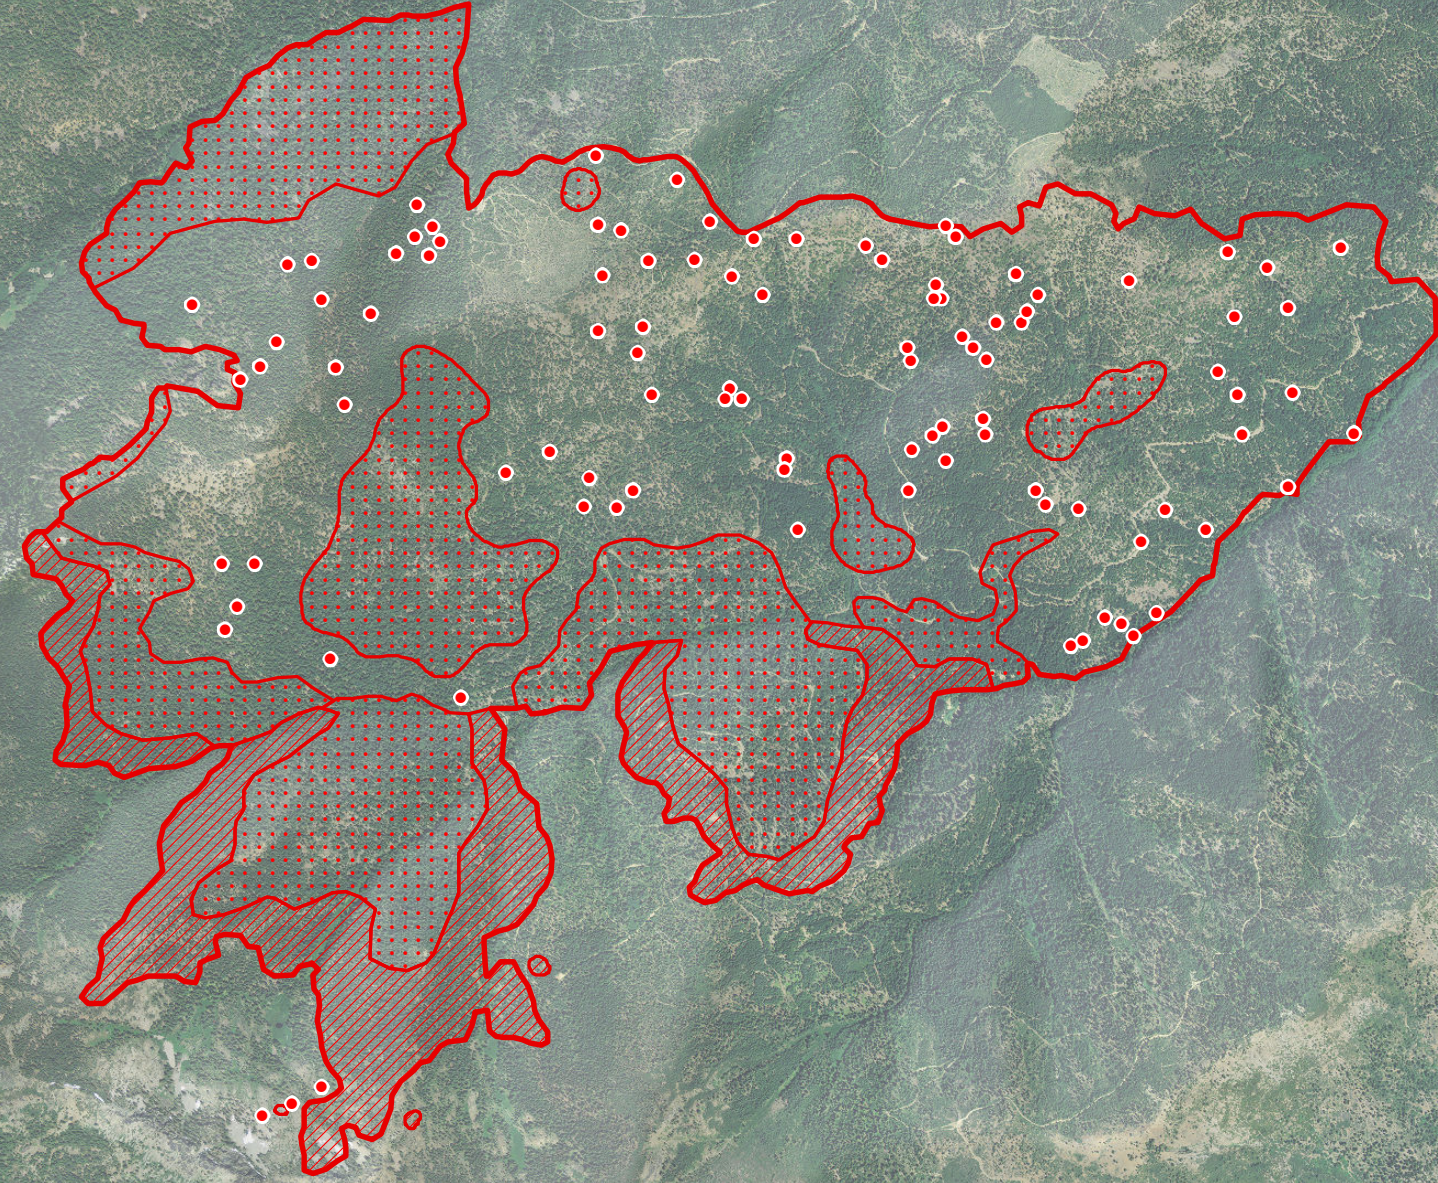

KNF July Complex, Log
CA-KNF-005564
Infrared Interpretation
Imagery Date:
08/10/2014 0058 Hrs
Heat acres: 2,738

 Heat Perimeter
 Intense Heat Areas
 Scattered Heat Areas
 Isolated Heat Sources
NAD 1983 UTM Zone 10N

IRIN: Joe Larson
Map produced:
8/10/2014 0332 hrs

0 1,000 2,000 4,000 Feet