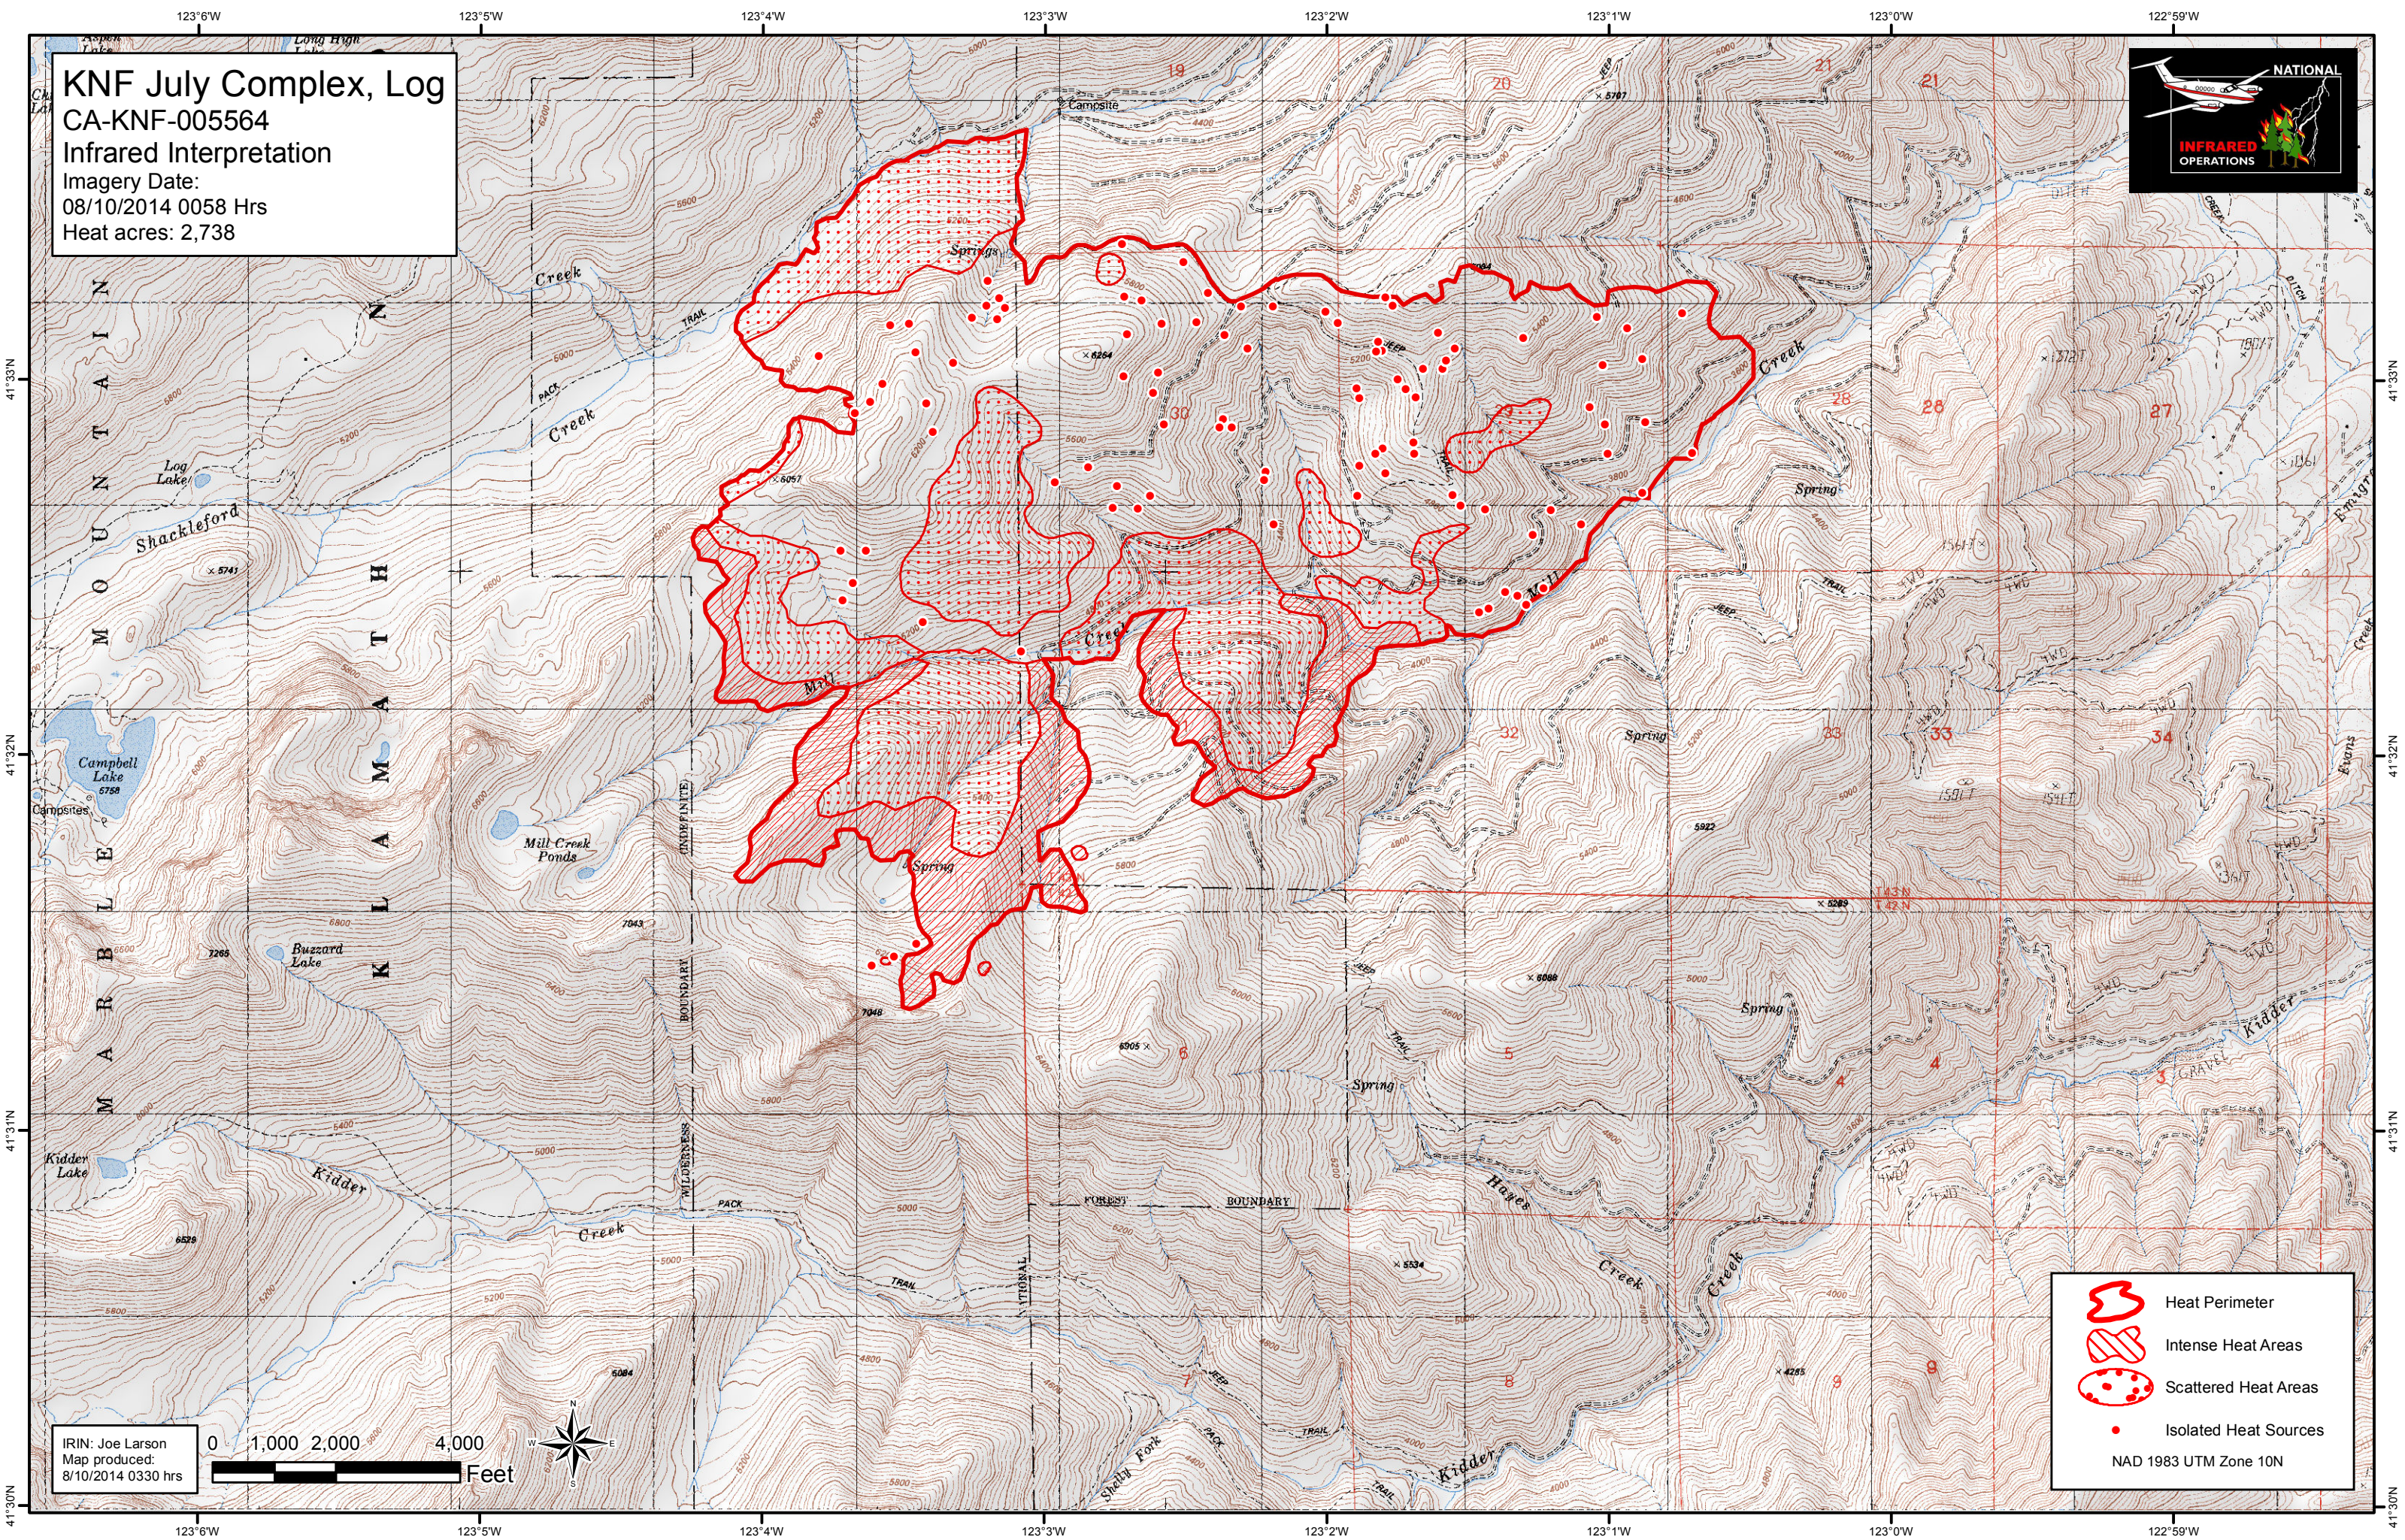

KNF July Complex, Log
CA-KNF-005564
Infrared Interpretation
Imagery Date:
08/10/2014 0058 Hrs
Heat acres: 2,738

 Heat Perimeter
 Intense Heat Areas
 Scattered Heat Areas
 Isolated Heat Sources
NAD 1983 UTM Zone 10N

IRIN: Joe Larson
Map produced:
8/10/2014 0330 hrs