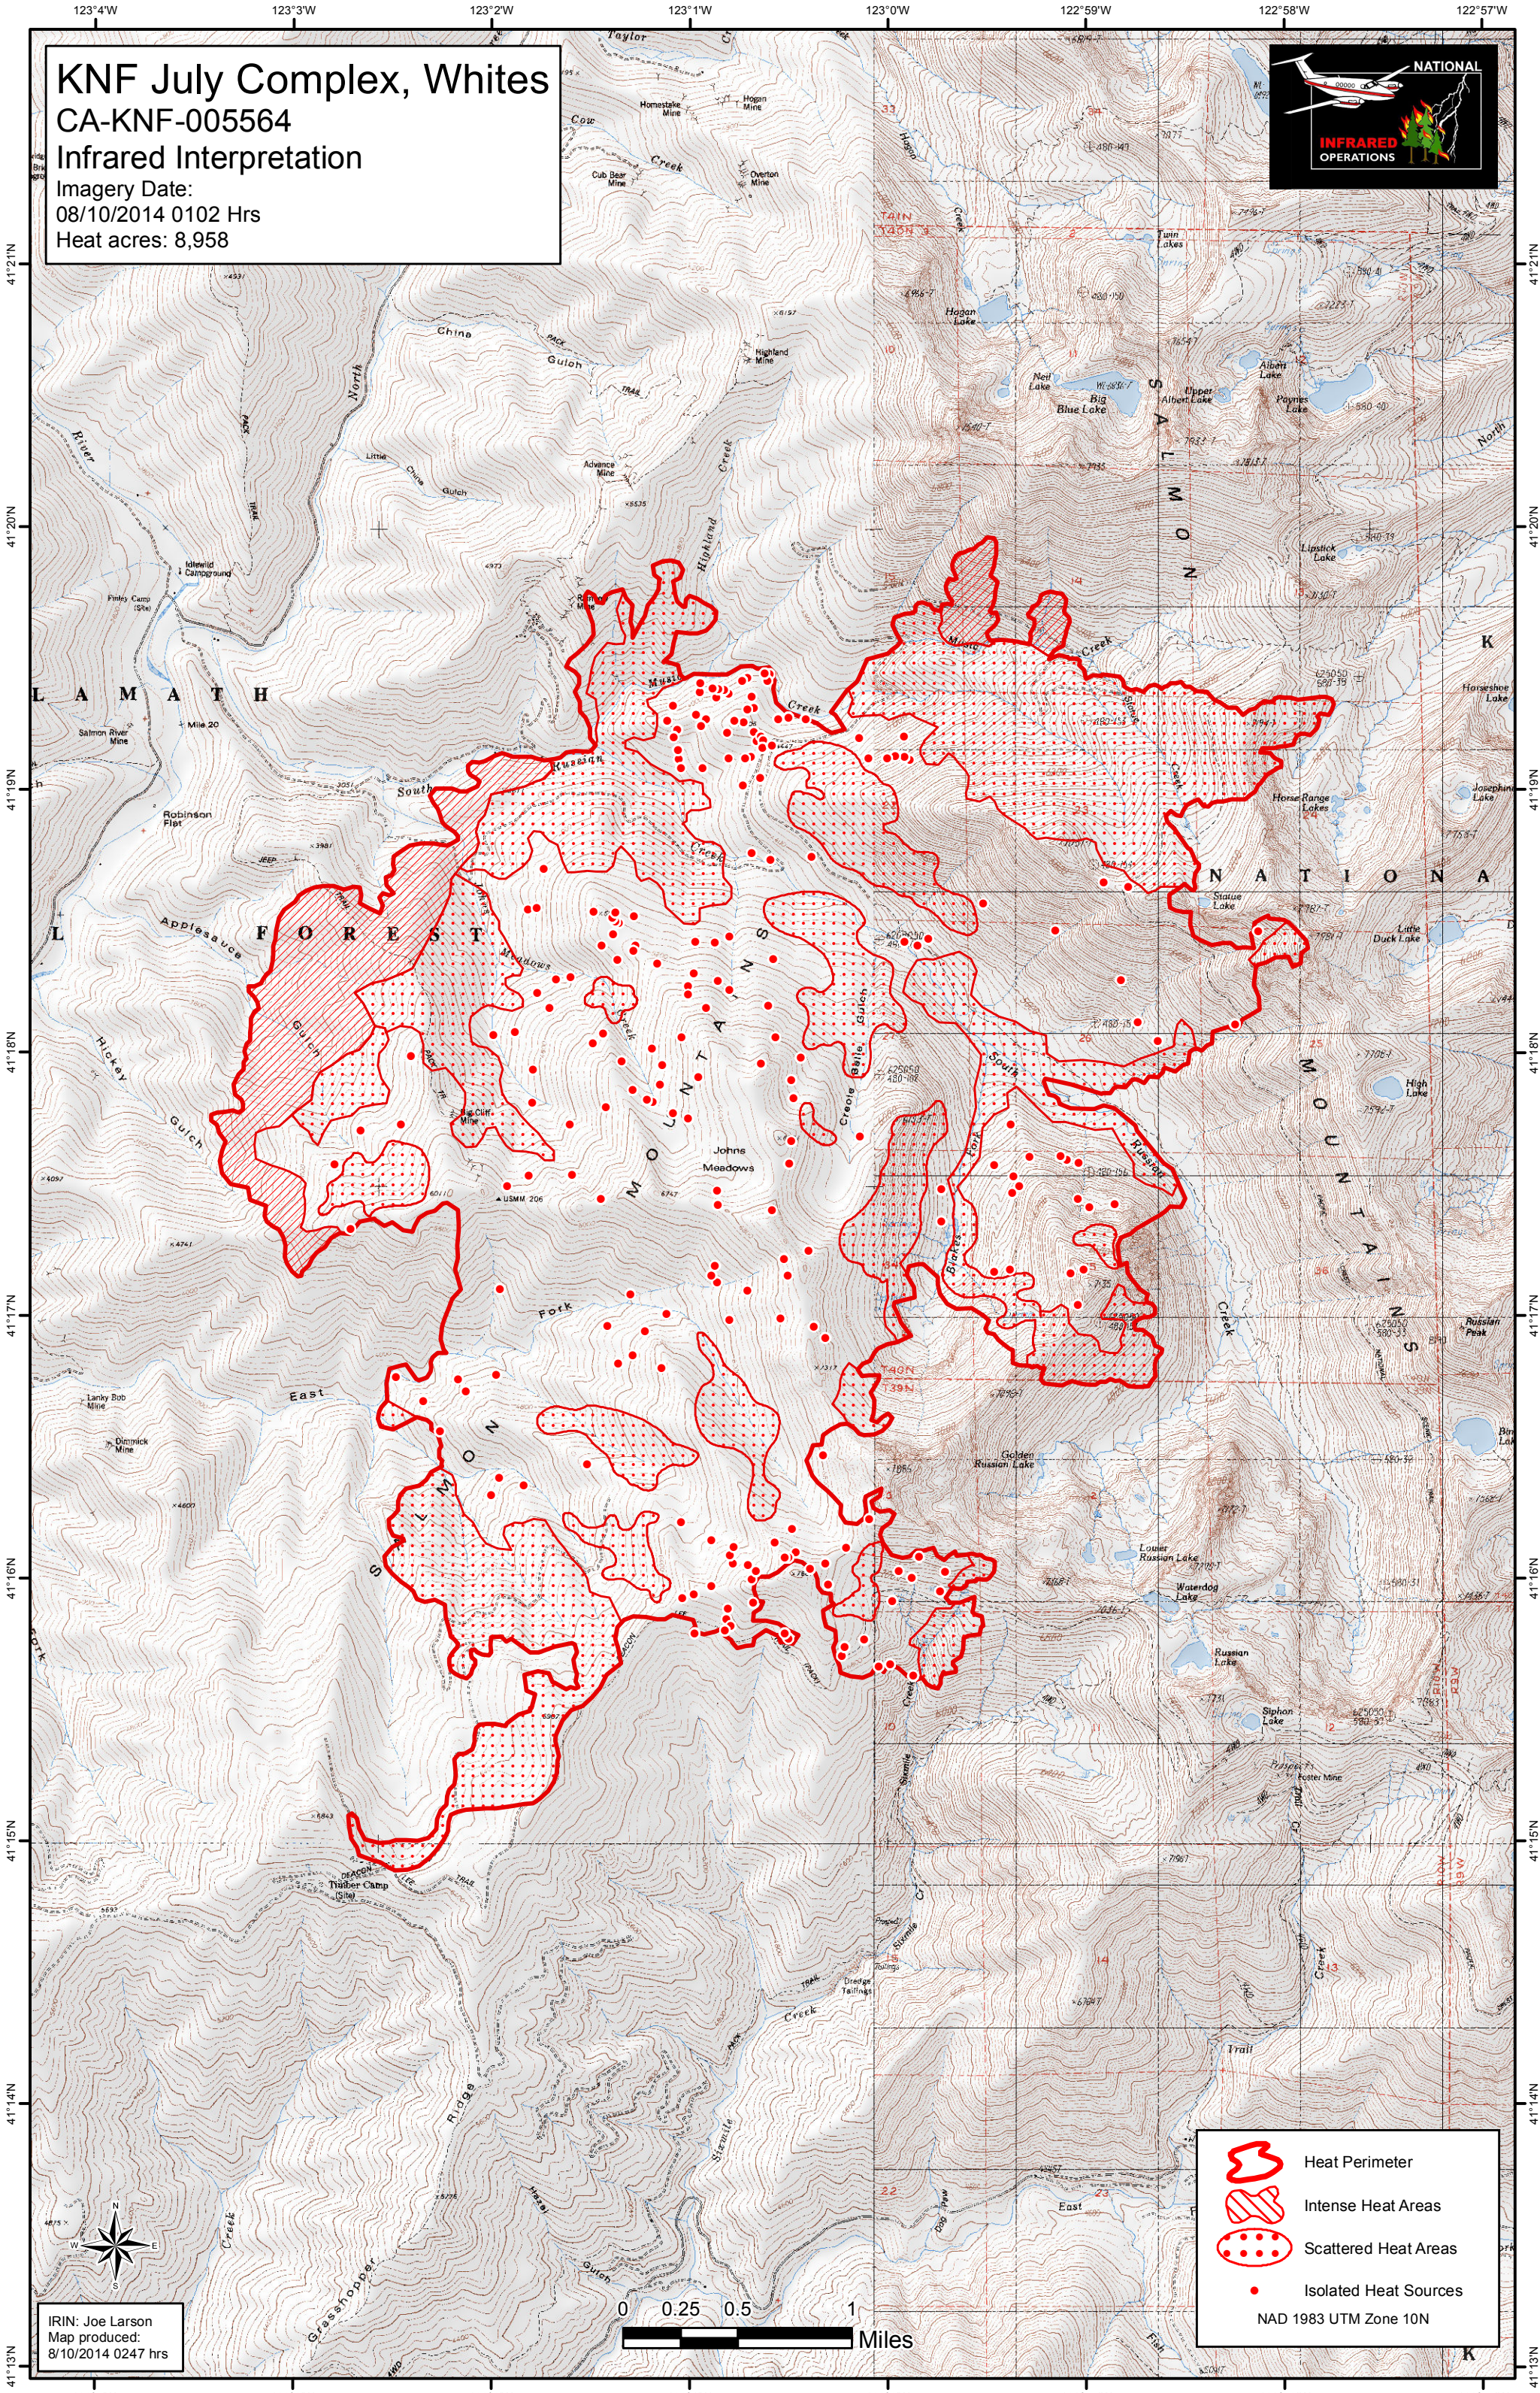

KNF July Complex, Whites

CA-KNF-005564

Infrared Interpretation

Imagery Date:
08/10/2014 0102 Hrs
Heat acres: 8,958

- Heat Perimeter
- Intense Heat Areas
- Scattered Heat Areas
- Isolated Heat Sources

NAD 1983 UTM Zone 10N

IRIN: Joe Larson
Map produced:
8/10/2014 0247 hrs