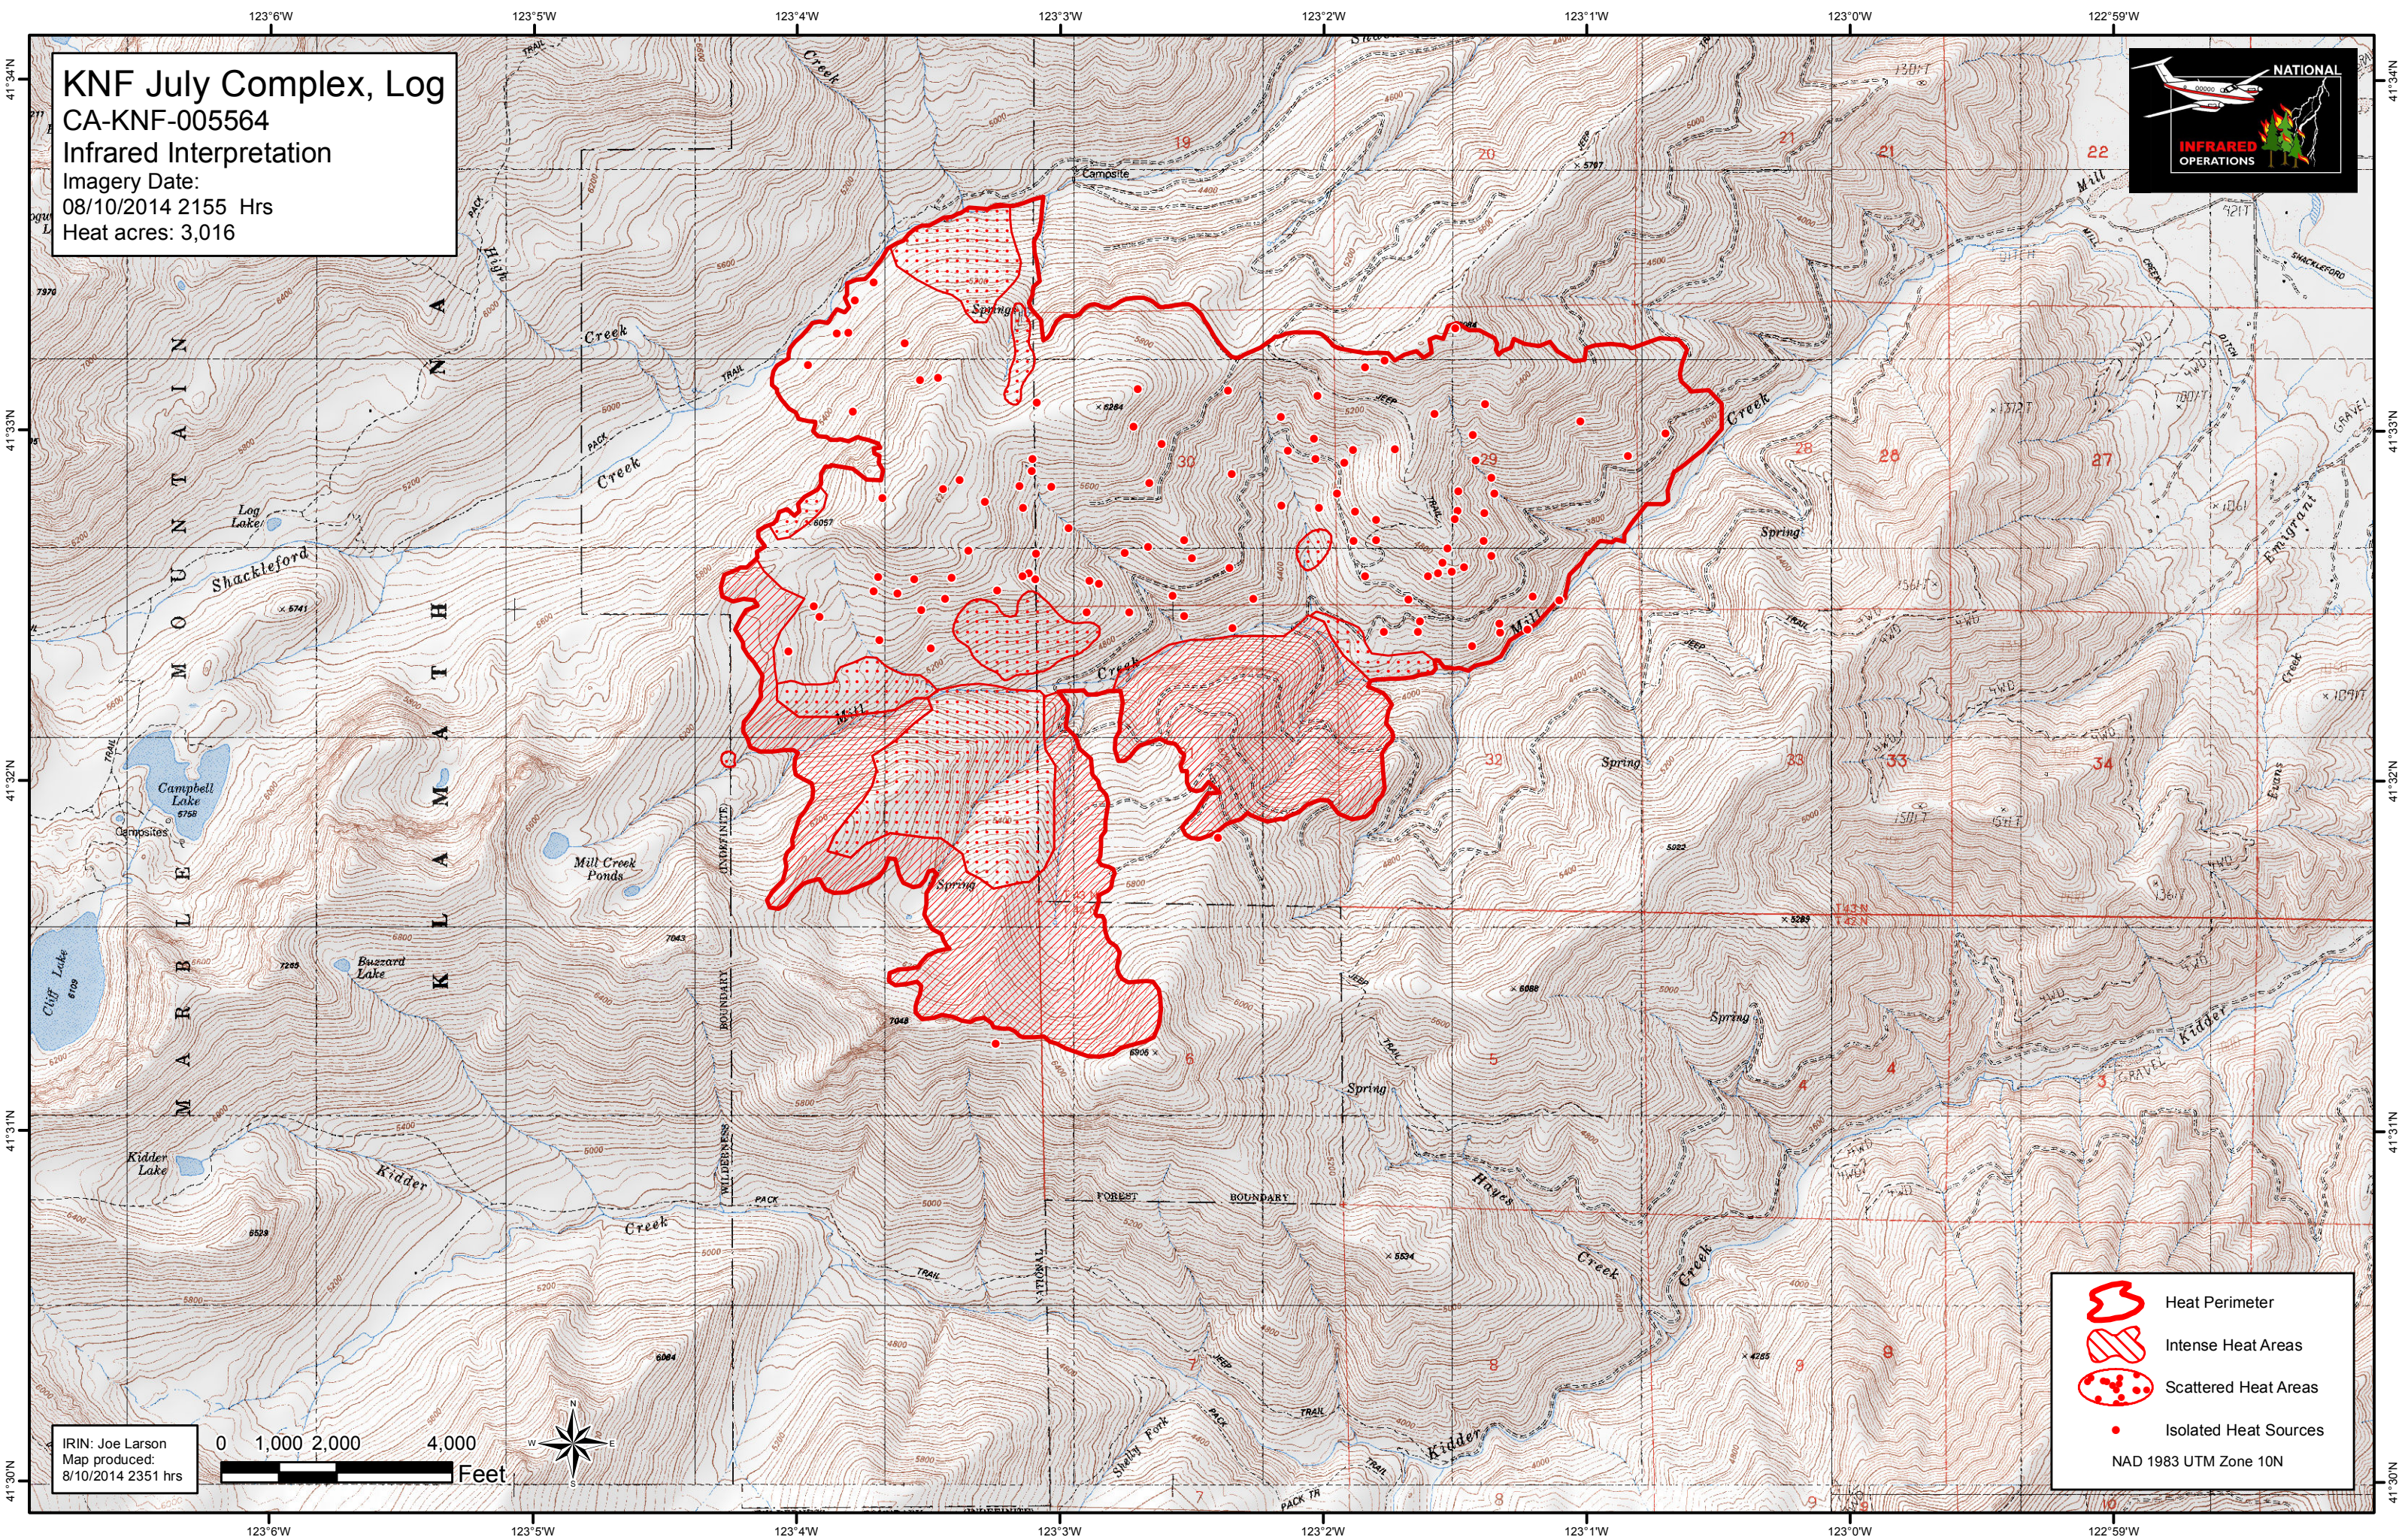

KNF July Complex, Log
CA-KNF-005564
 Infrared Interpretation
 Imagery Date:
 08/10/2014 2155 Hrs
 Heat acres: 3,016

	Heat Perimeter
	Intense Heat Areas
	Scattered Heat Areas
	Isolated Heat Sources
NAD 1983 UTM Zone 10N	

IRIN: Joe Larson
 Map produced:
 8/10/2014 2351 hrs

0 1,000 2,000 4,000 Feet