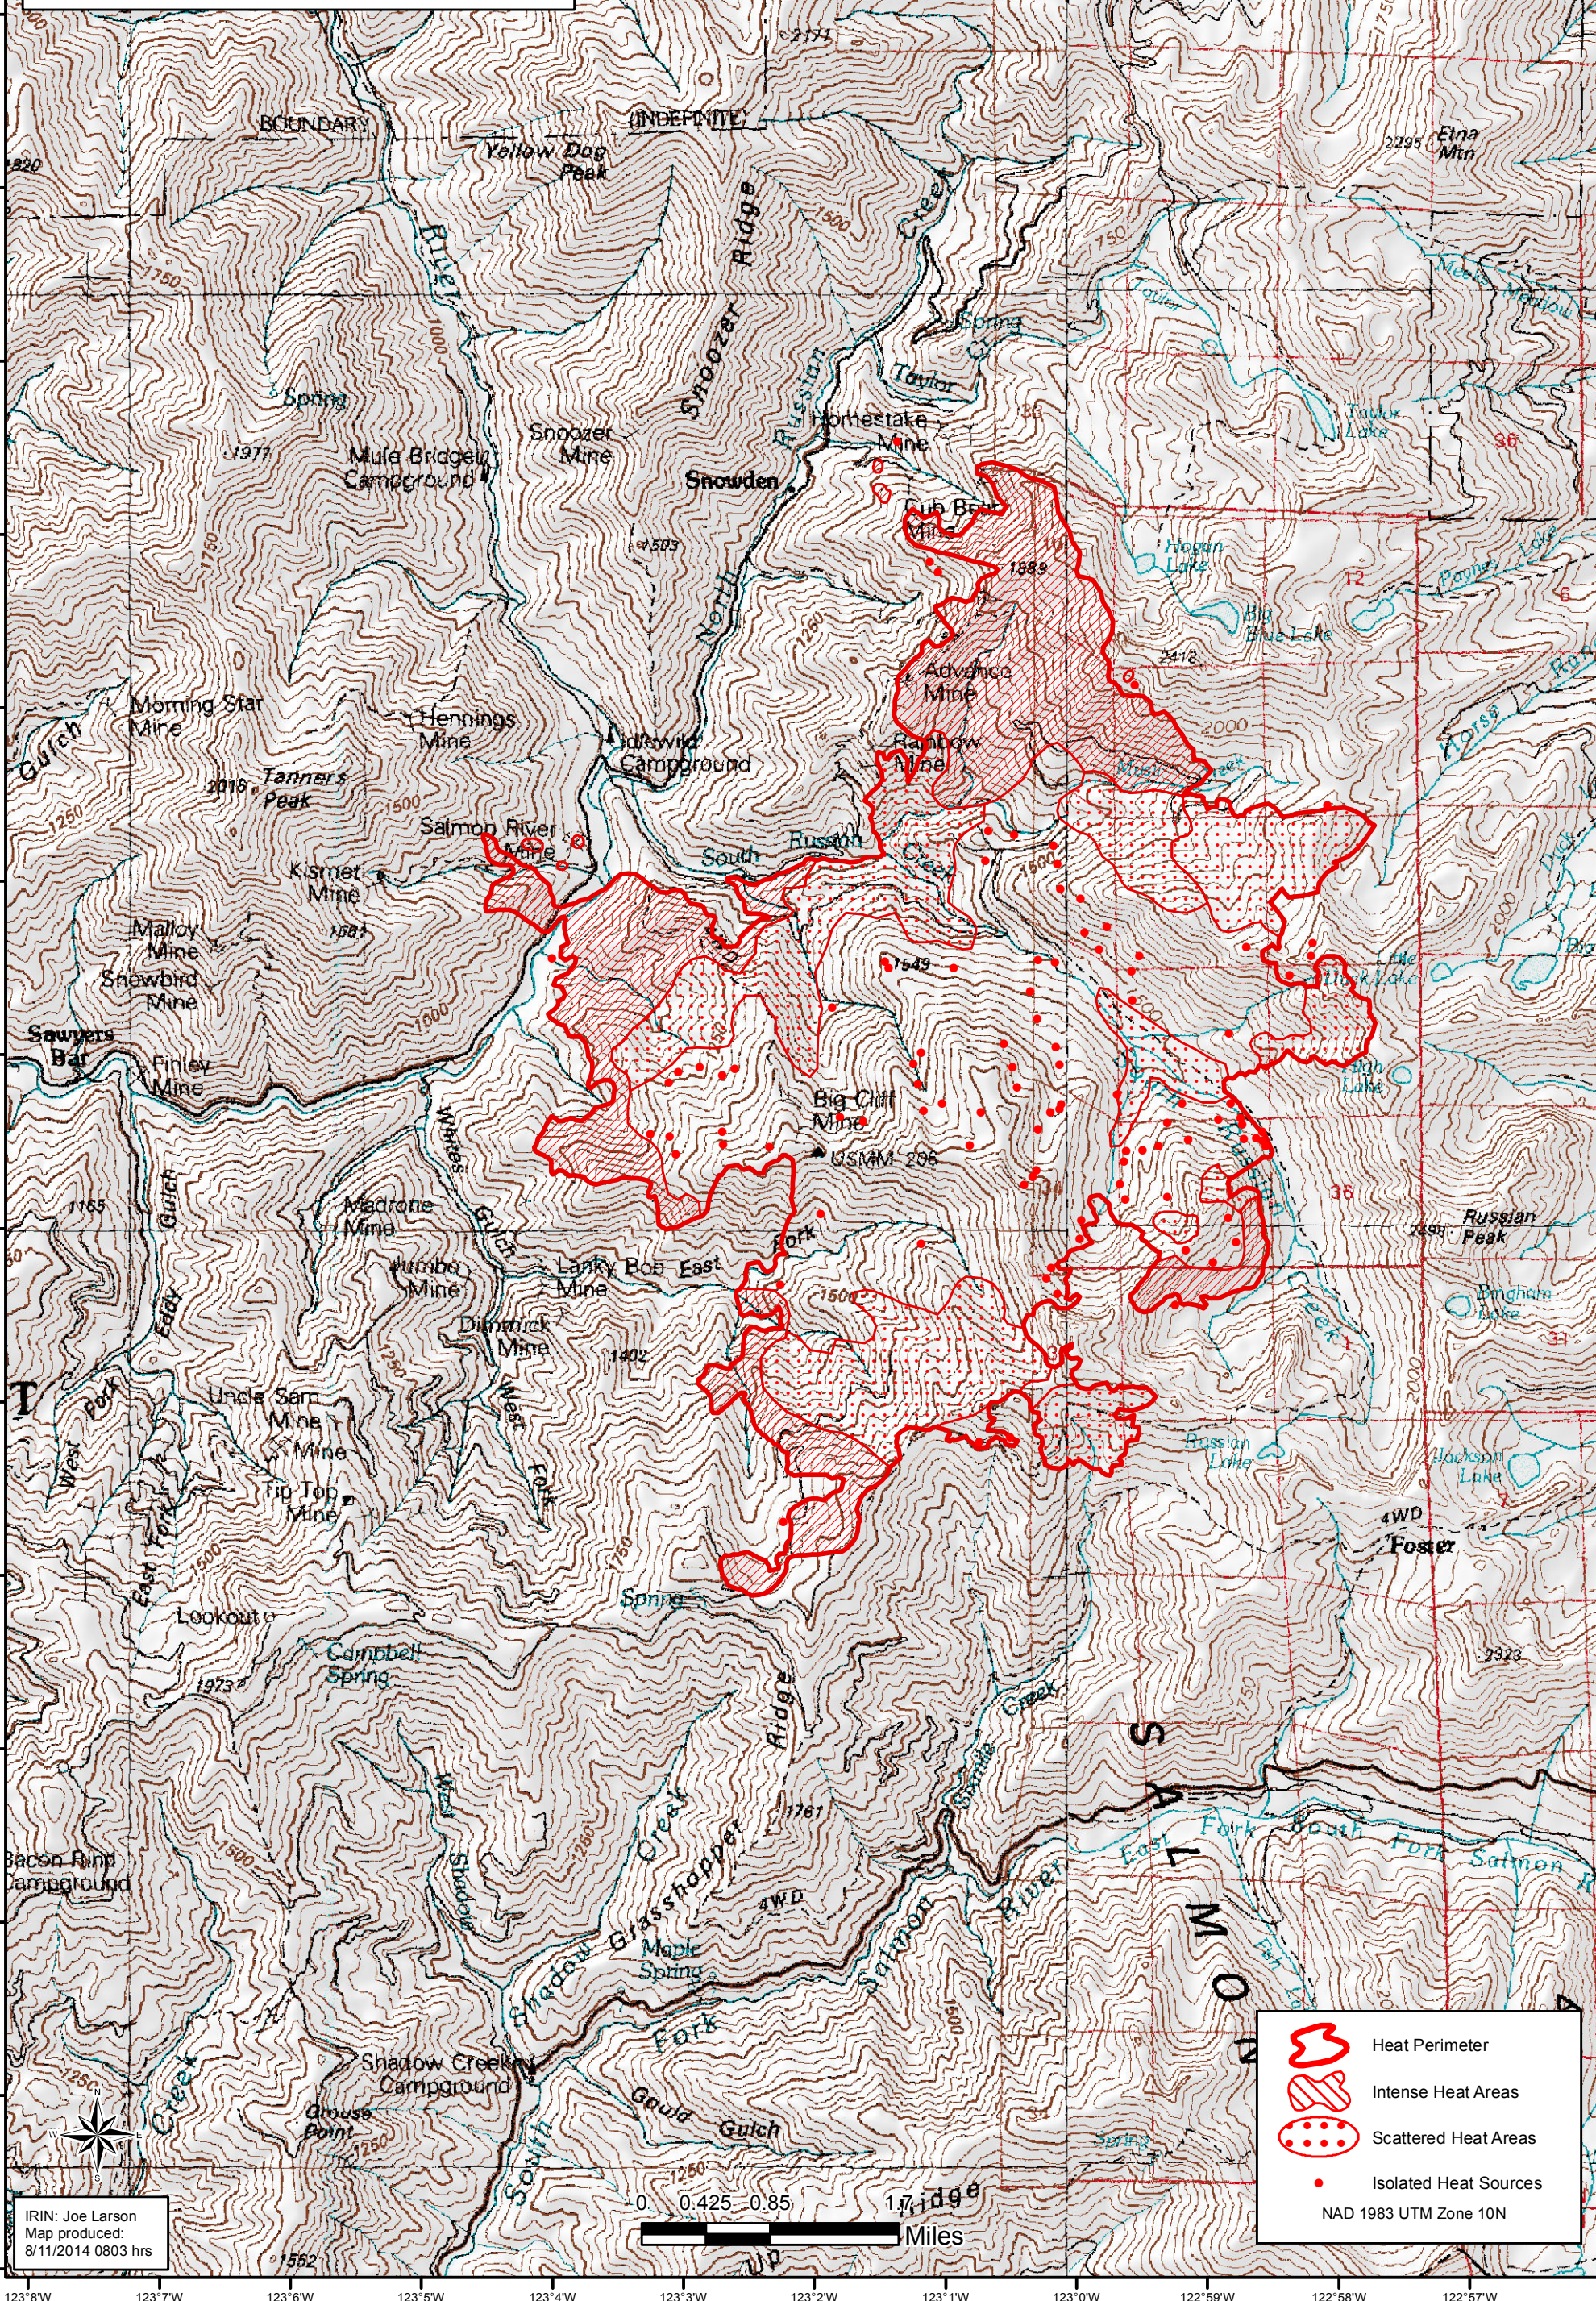

KNF July Complex, Whites

CA-KNF-005564

Infrared Interpretation

Imagery Date:
08/10/2014 2145 Hrs
Heat acres: 12,044

- Heat Perimeter
- Intense Heat Areas
- Scattered Heat Areas
- Isolated Heat Sources

NAD 1983 UTM Zone 10N

IRIN: Joe Larson
Map produced:
8/11/2014 0803 hrs