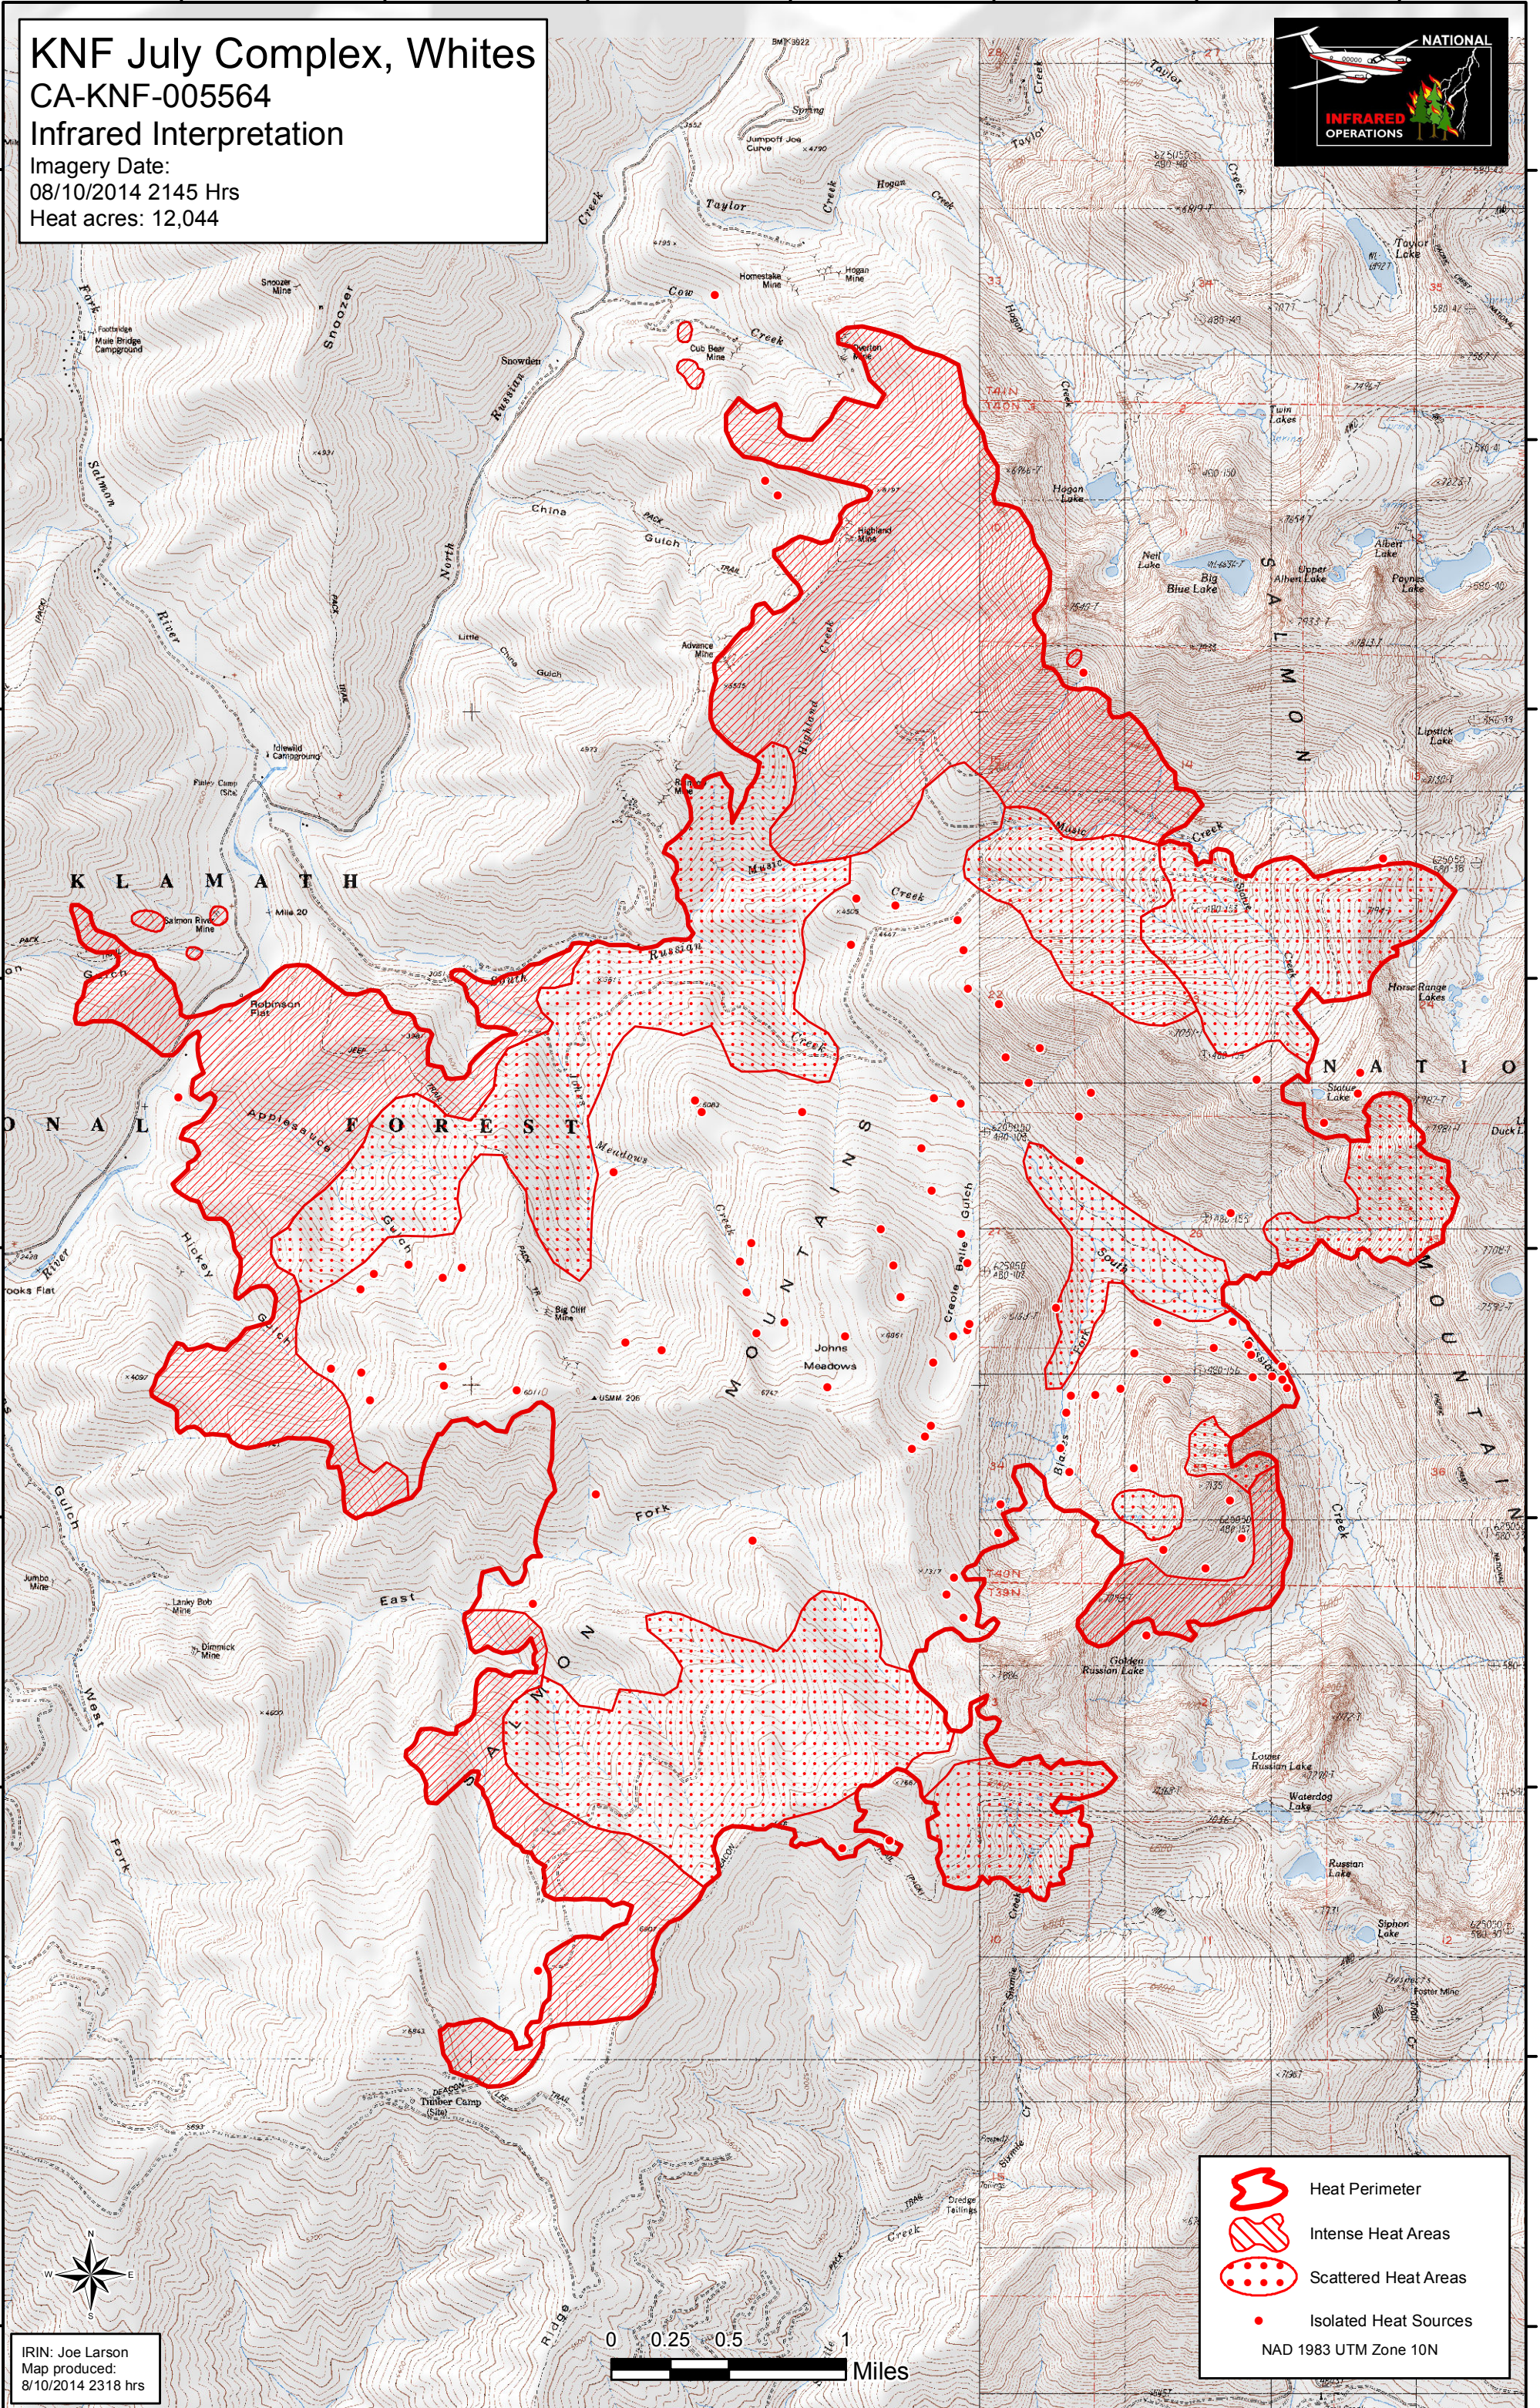

KNF July Complex, Whites
CA-KNF-005564
Infrared Interpretation
 Imagery Date:
 08/10/2014 2145 Hrs
 Heat acres: 12,044

	Heat Perimeter
	Intense Heat Areas
	Scattered Heat Areas
	Isolated Heat Sources
NAD 1983 UTM Zone 10N	

IRIN: Joe Larson
 Map produced:
 8/10/2014 2318 hrs