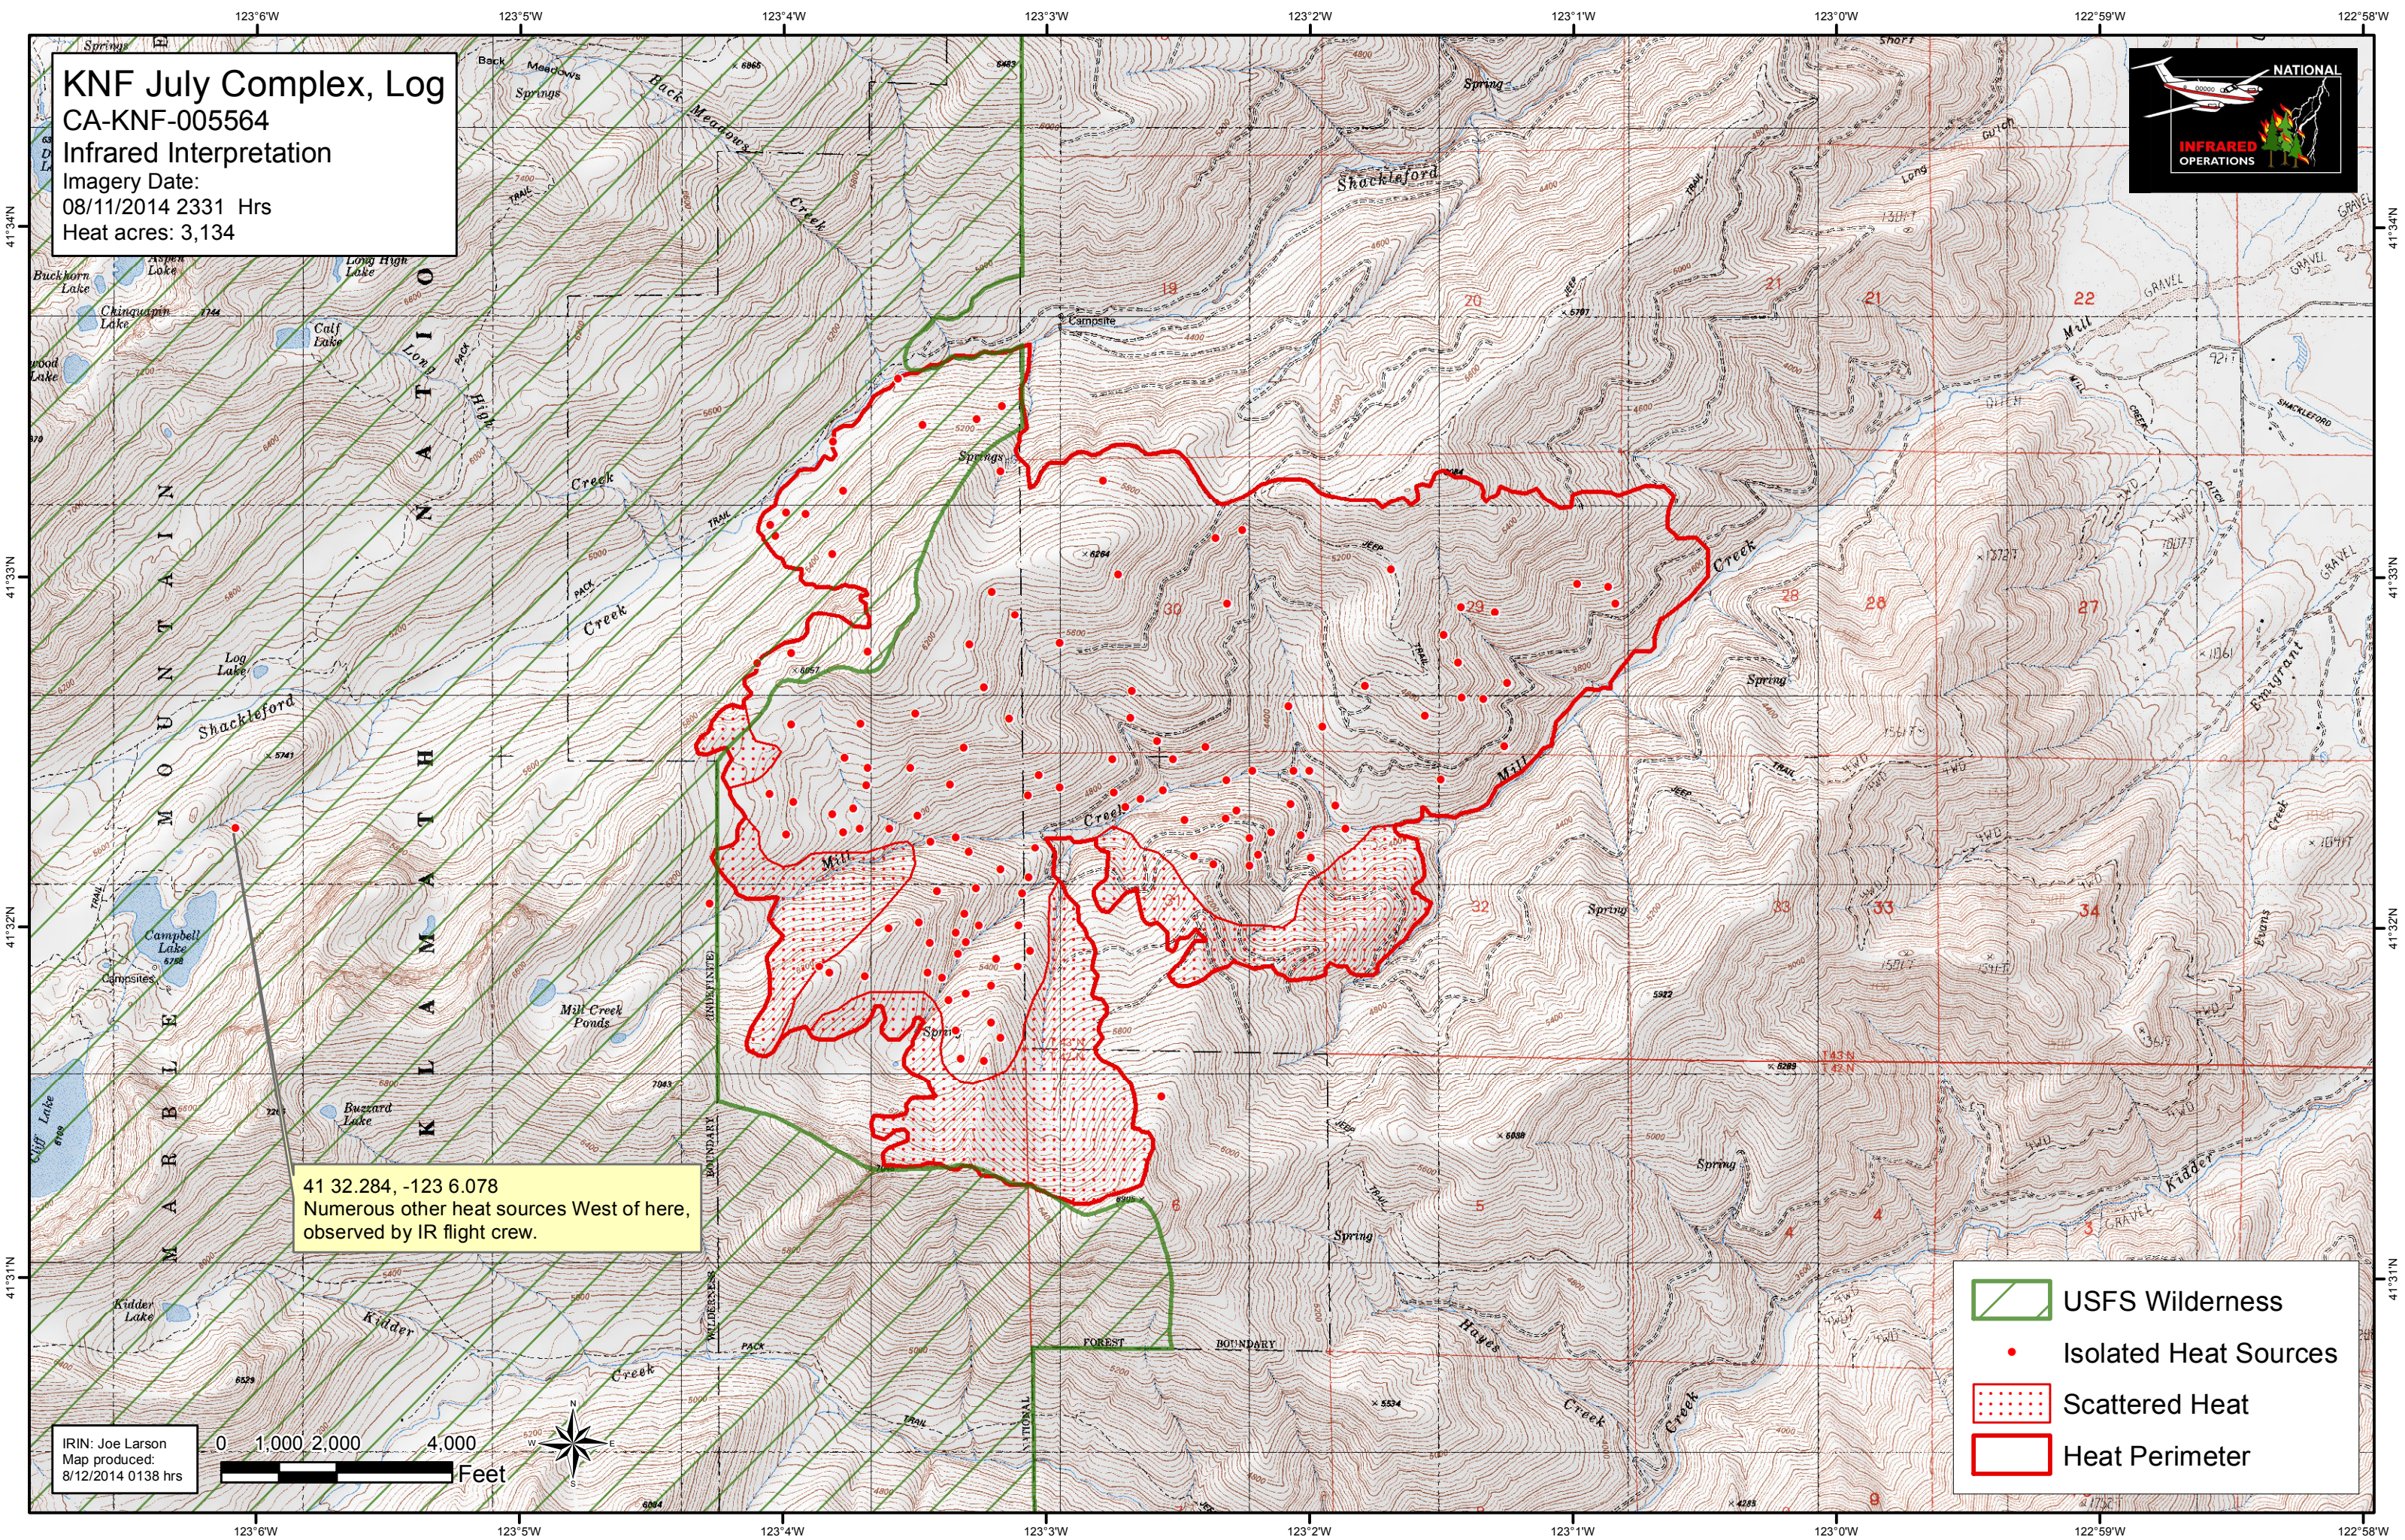

KNF July Complex, Log  
 CA-KNF-005564  
 Infrared Interpretation  
 Imagery Date:  
 08/11/2014 2331 Hrs  
 Heat acres: 3,134

41 32.284, -123 6.078  
 Numerous other heat sources West of here,  
 observed by IR flight crew.

-  USFS Wilderness
-  Isolated Heat Sources
-  Scattered Heat
-  Heat Perimeter

IRIN: Joe Larson  
 Map produced:  
 8/12/2014 0138 hrs