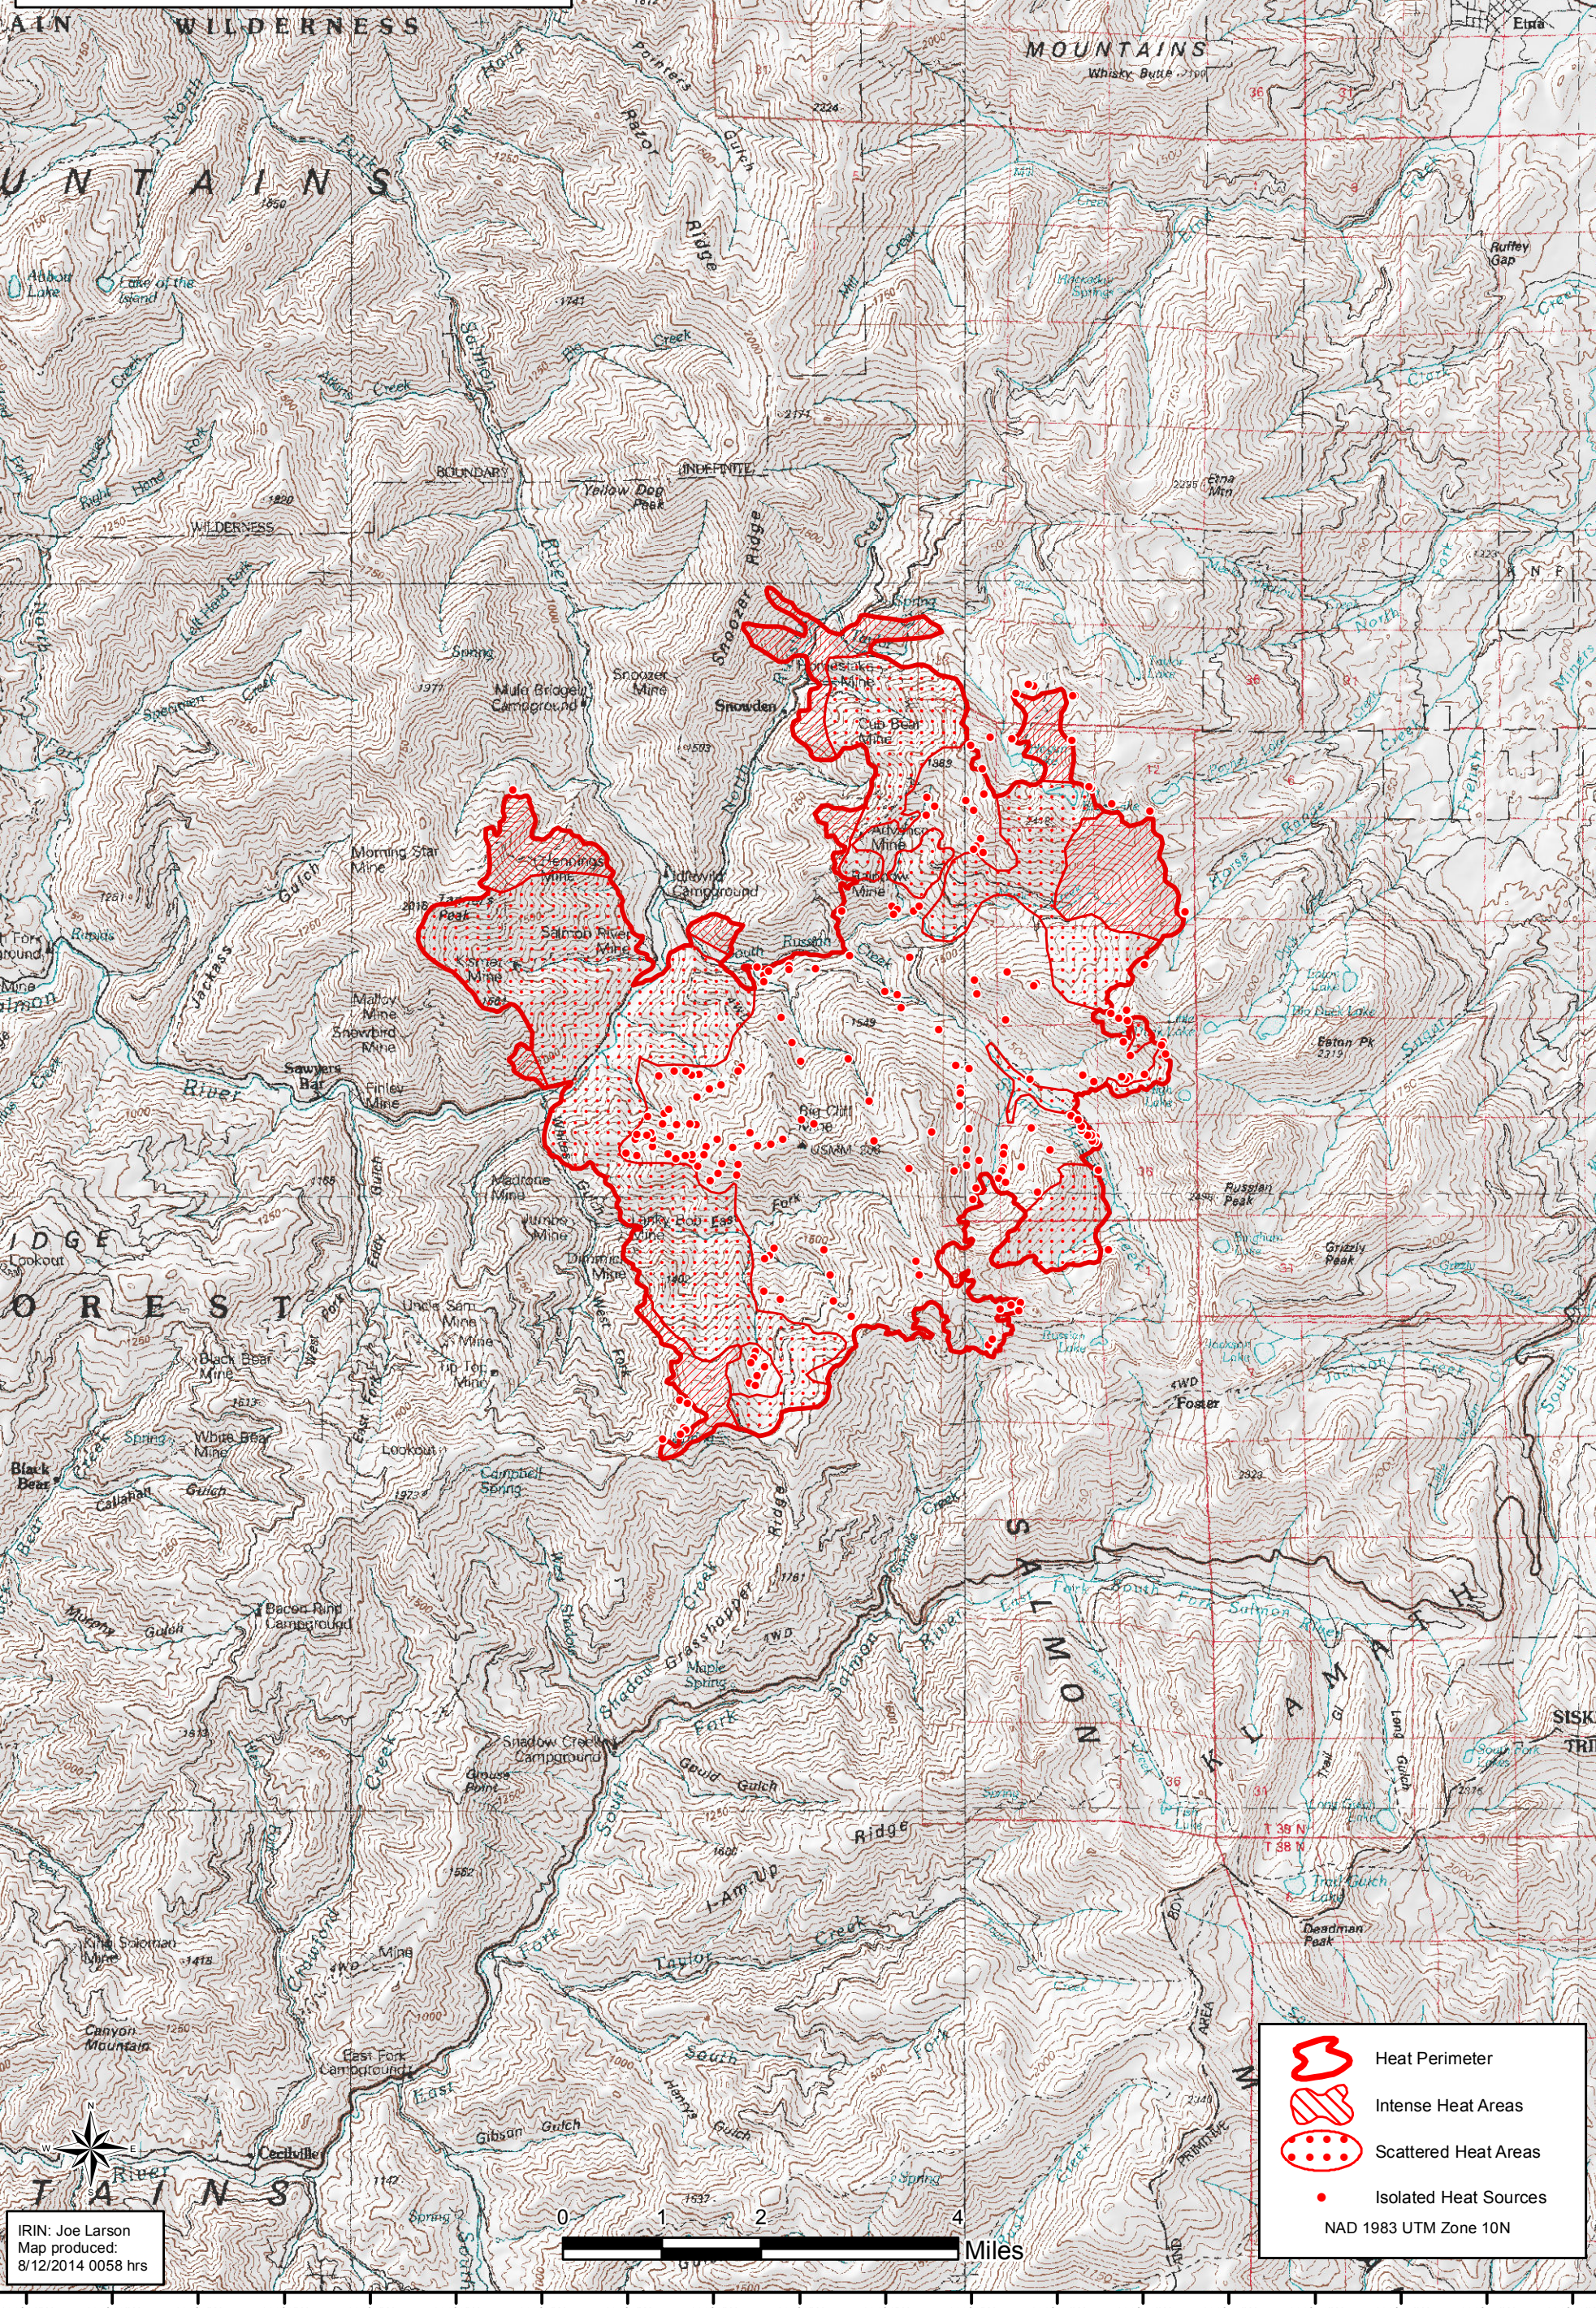

123°11'W 123°10'W 123°9'W 123°8'W 123°7'W 123°6'W 123°5'W 123°4'W 123°3'W 123°2'W 123°1'W 123°0'W 122°59'W 122°58'W 122°57'W 122°56'W 122°55'W 122°54'W 122°53'W

KNF July Complex, Whites
CA-KNF-005564
Infrared Interpretation
Imagery Date:
08/11/2014 2339 Hrs
Heat acres: 20,265

-  Heat Perimeter
-  Intense Heat Areas
-  Scattered Heat Areas
-  Isolated Heat Sources

NAD 1983 UTM Zone 10N

IRIN: Joe Larson
Map produced:
8/12/2014 0058 hrs

123°11'W 123°10'W 123°9'W 123°8'W 123°7'W 123°6'W 123°5'W 123°4'W 123°3'W 123°2'W 123°1'W 123°0'W 122°59'W 122°58'W 122°57'W 122°56'W 122°55'W 122°54'W 122°53'W