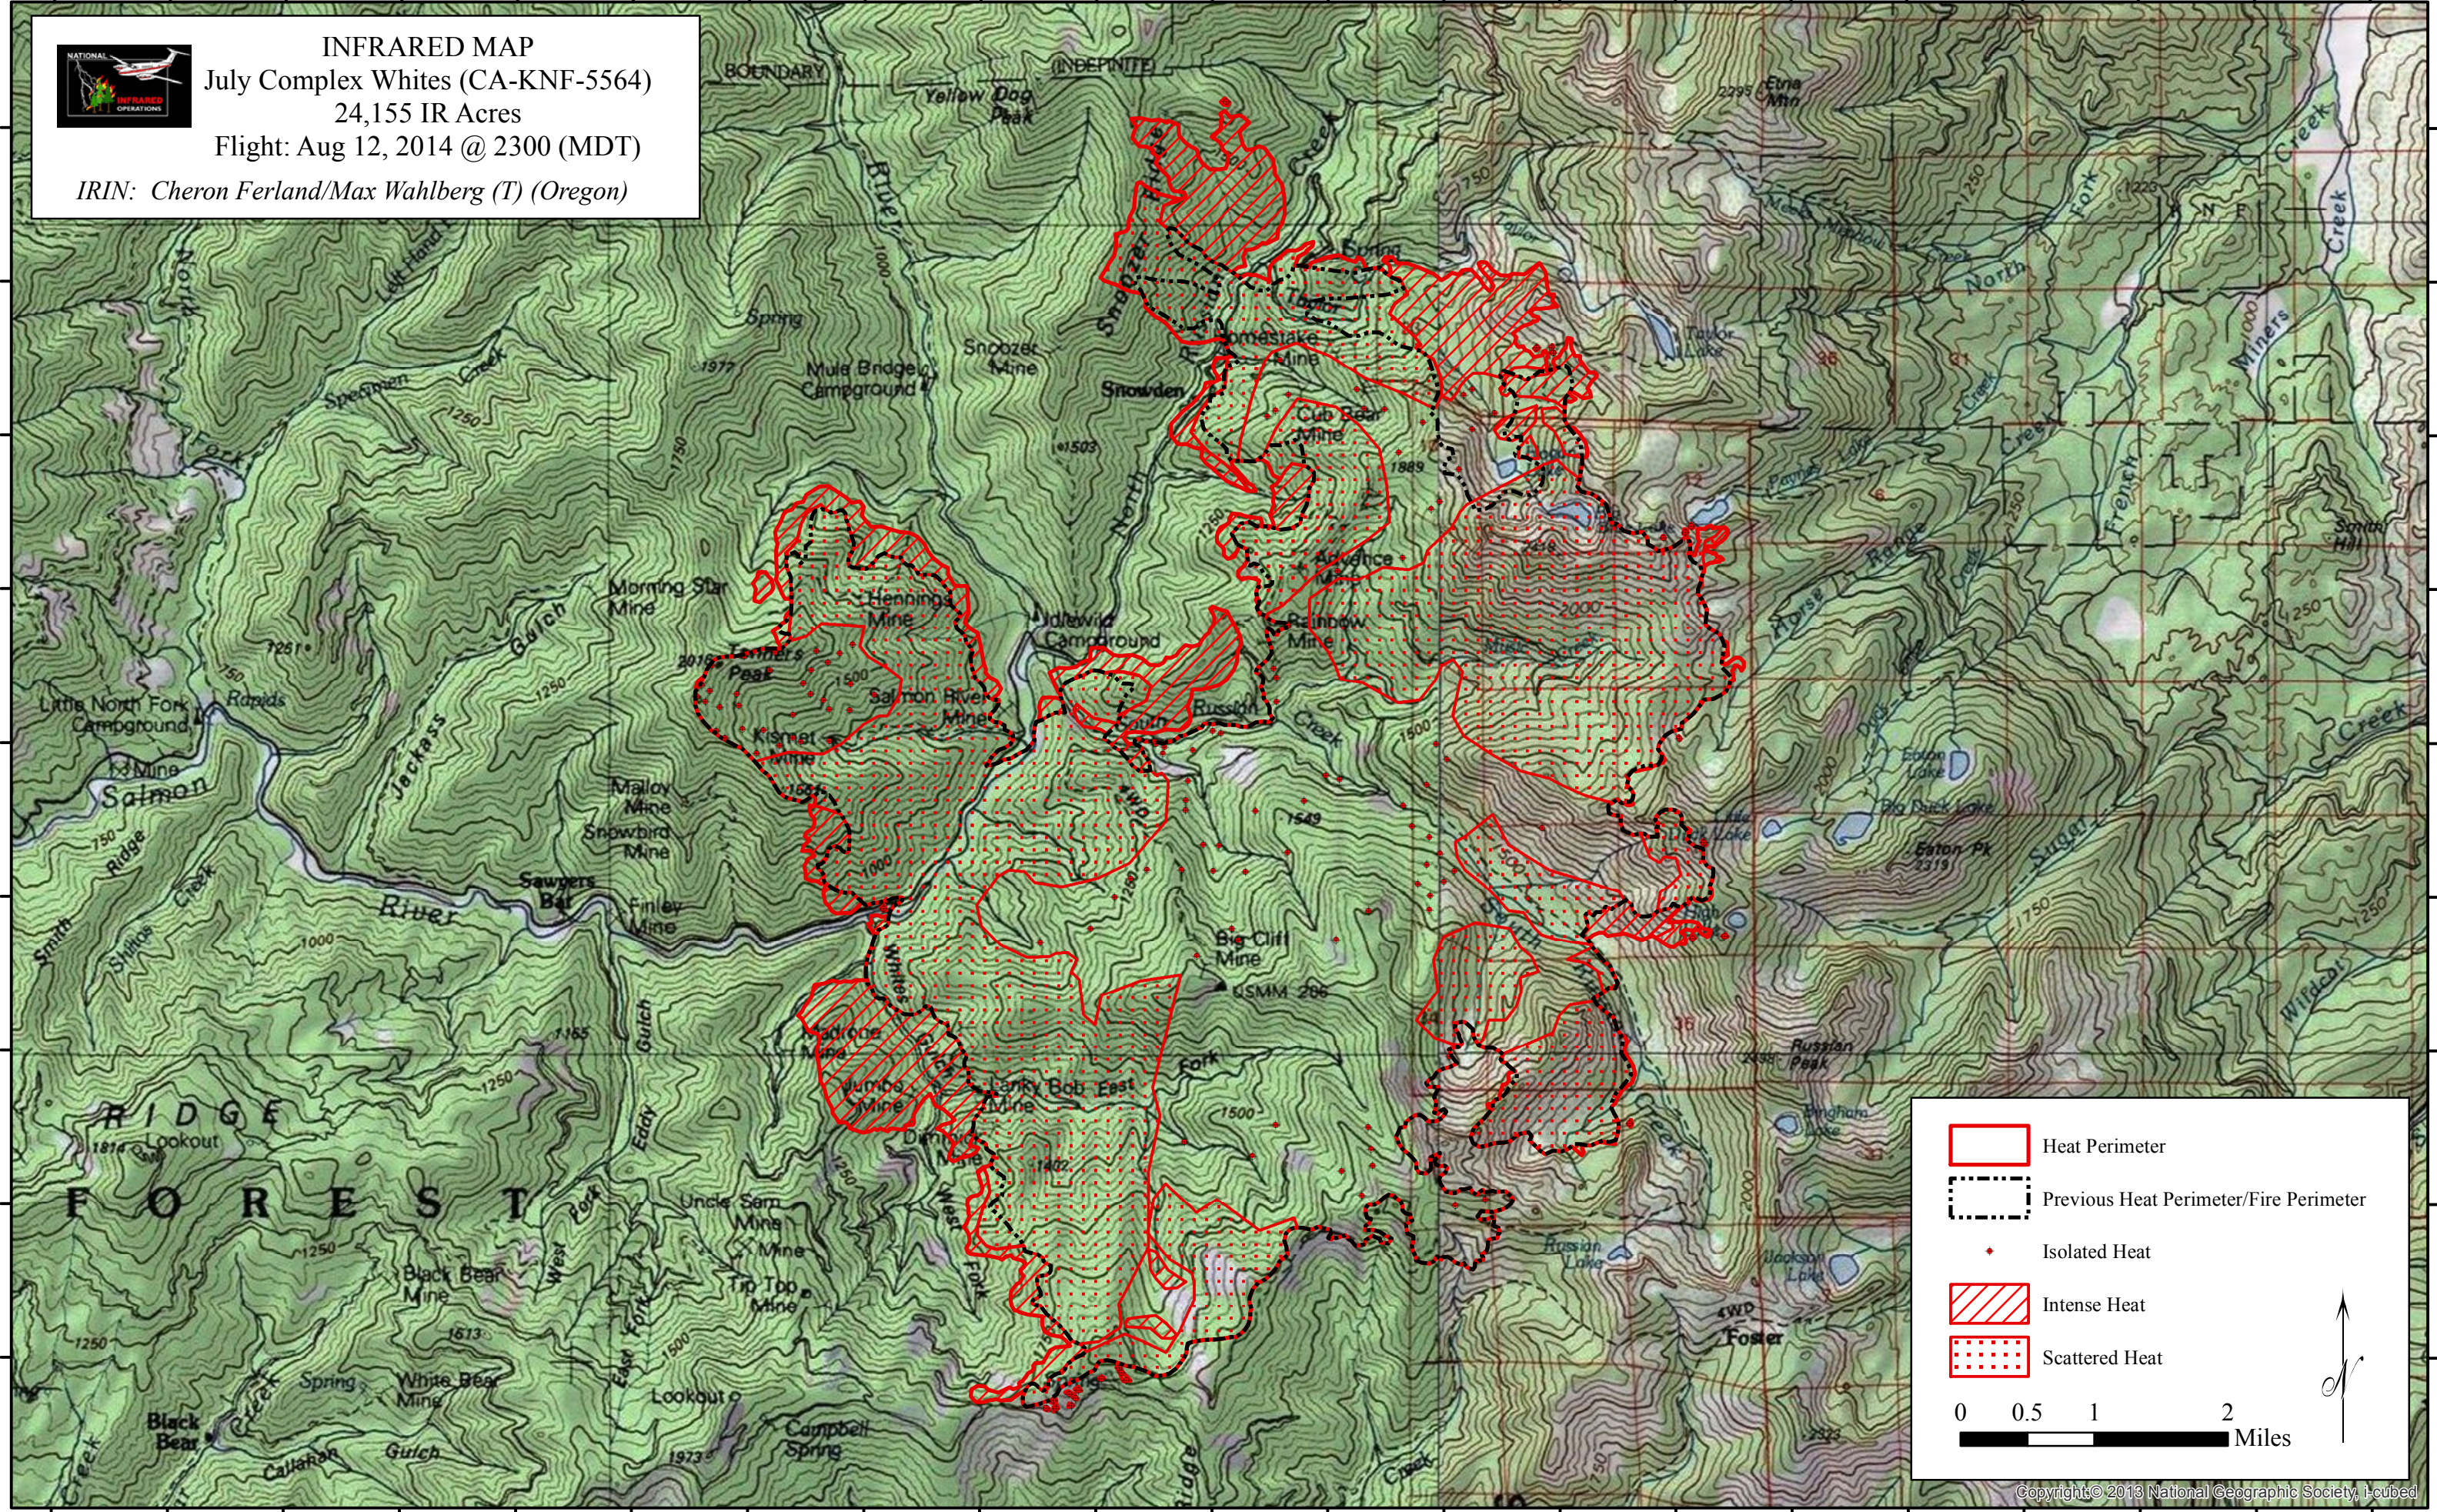

123°12'0"W 123°11'0"W 123°10'0"W 123°9'0"W 123°8'0"W 123°7'0"W 123°6'0"W 123°5'0"W 123°4'0"W 123°3'0"W 123°2'0"W 123°1'0"W 123°0'0"W 122°59'0"W 122°58'0"W 122°57'0"W 122°56'0"W 122°55'0"W 122°54'0"W 122°53'0"W 122°52'0"W

INFRARED MAP
July Complex Whites (CA-KNF-5564)
24,155 IR Acres
Flight: Aug 12, 2014 @ 2300 (MDT)
IRIN: Cheron Ferland/Max Wahlberg (T) (Oregon)

123°12'0"W 123°11'0"W 123°10'0"W 123°9'0"W 123°8'0"W 123°7'0"W 123°6'0"W 123°5'0"W 123°4'0"W 123°3'0"W 123°2'0"W 123°1'0"W 123°0'0"W 122°59'0"W 122°58'0"W 122°57'0"W 122°56'0"W 122°55'0"W 122°54'0"W 122°53'0"W 122°52'0"W