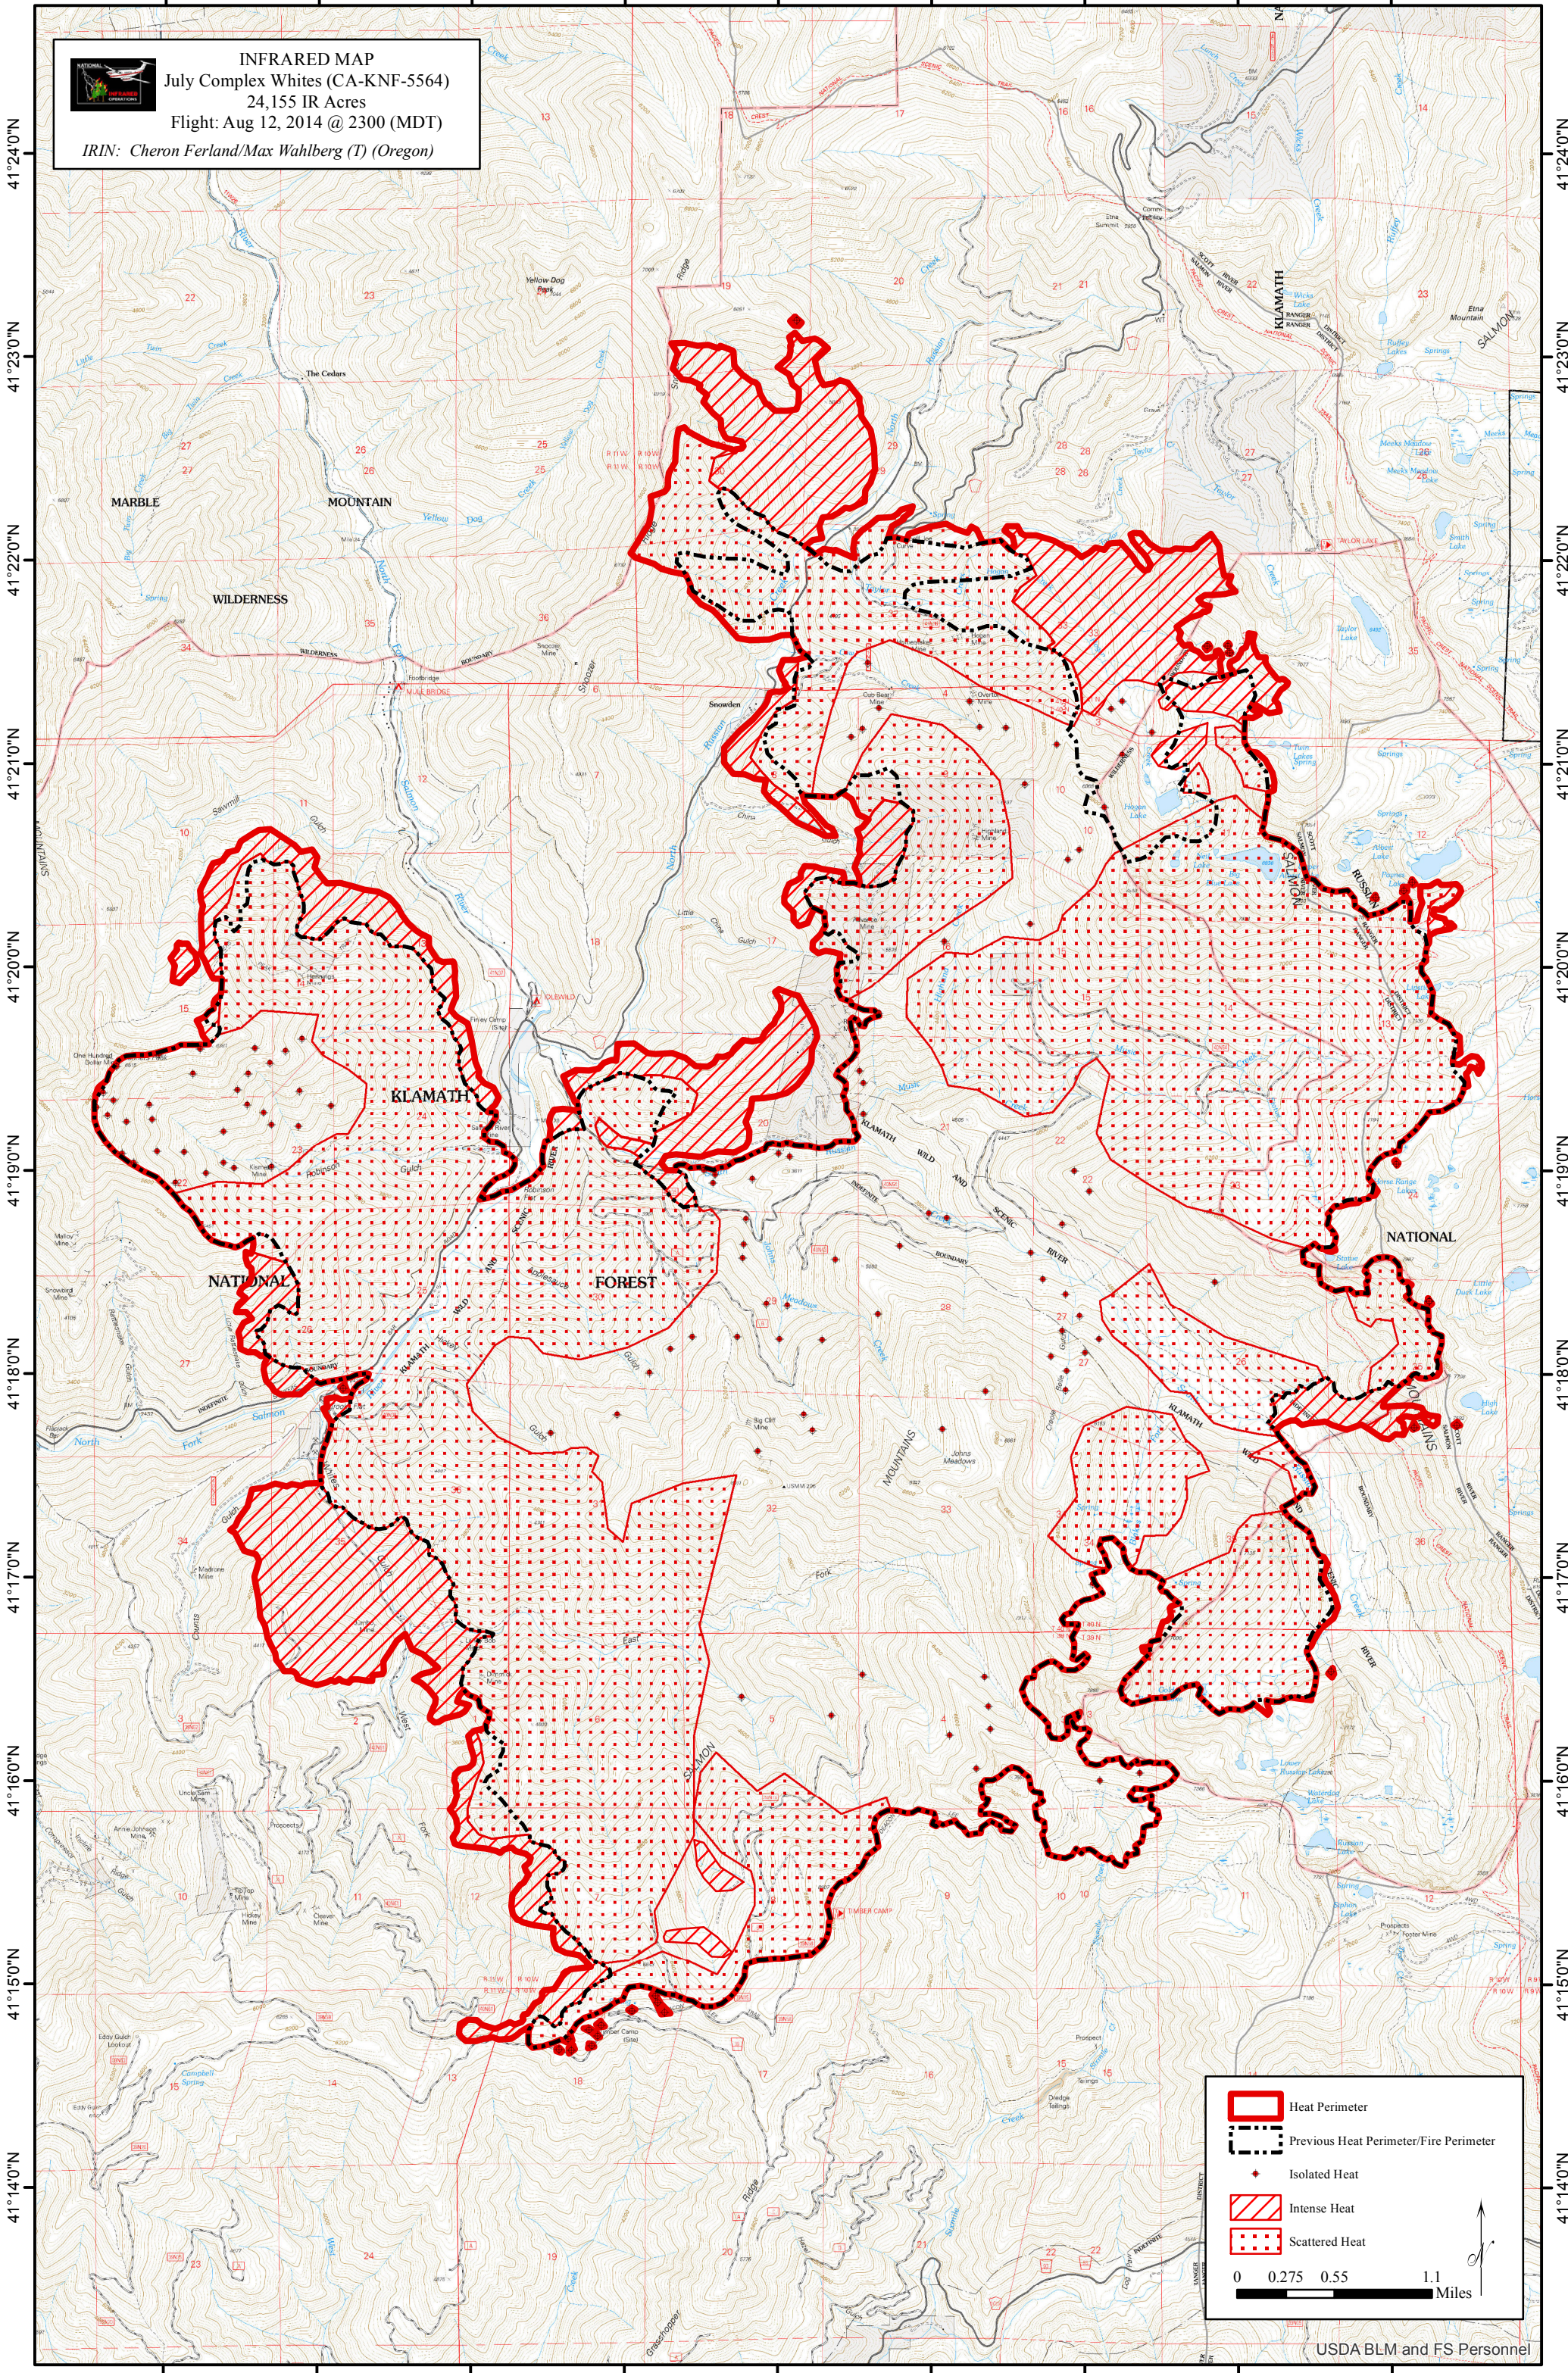

 **INFRARED MAP**  
July Complex Whites (CA-KNF-5564)  
24,155 IR Acres  
Flight: Aug 12, 2014 @ 2300 (MDT)  
IRIN: Cheron Ferland/Max Wahlberg (T) (Oregon)

 Heat Perimeter  
 Previous Heat Perimeter/Fire Perimeter  
 Isolated Heat  
 Intense Heat  
 Scattered Heat

0 0.275 0.55 1.1 Miles