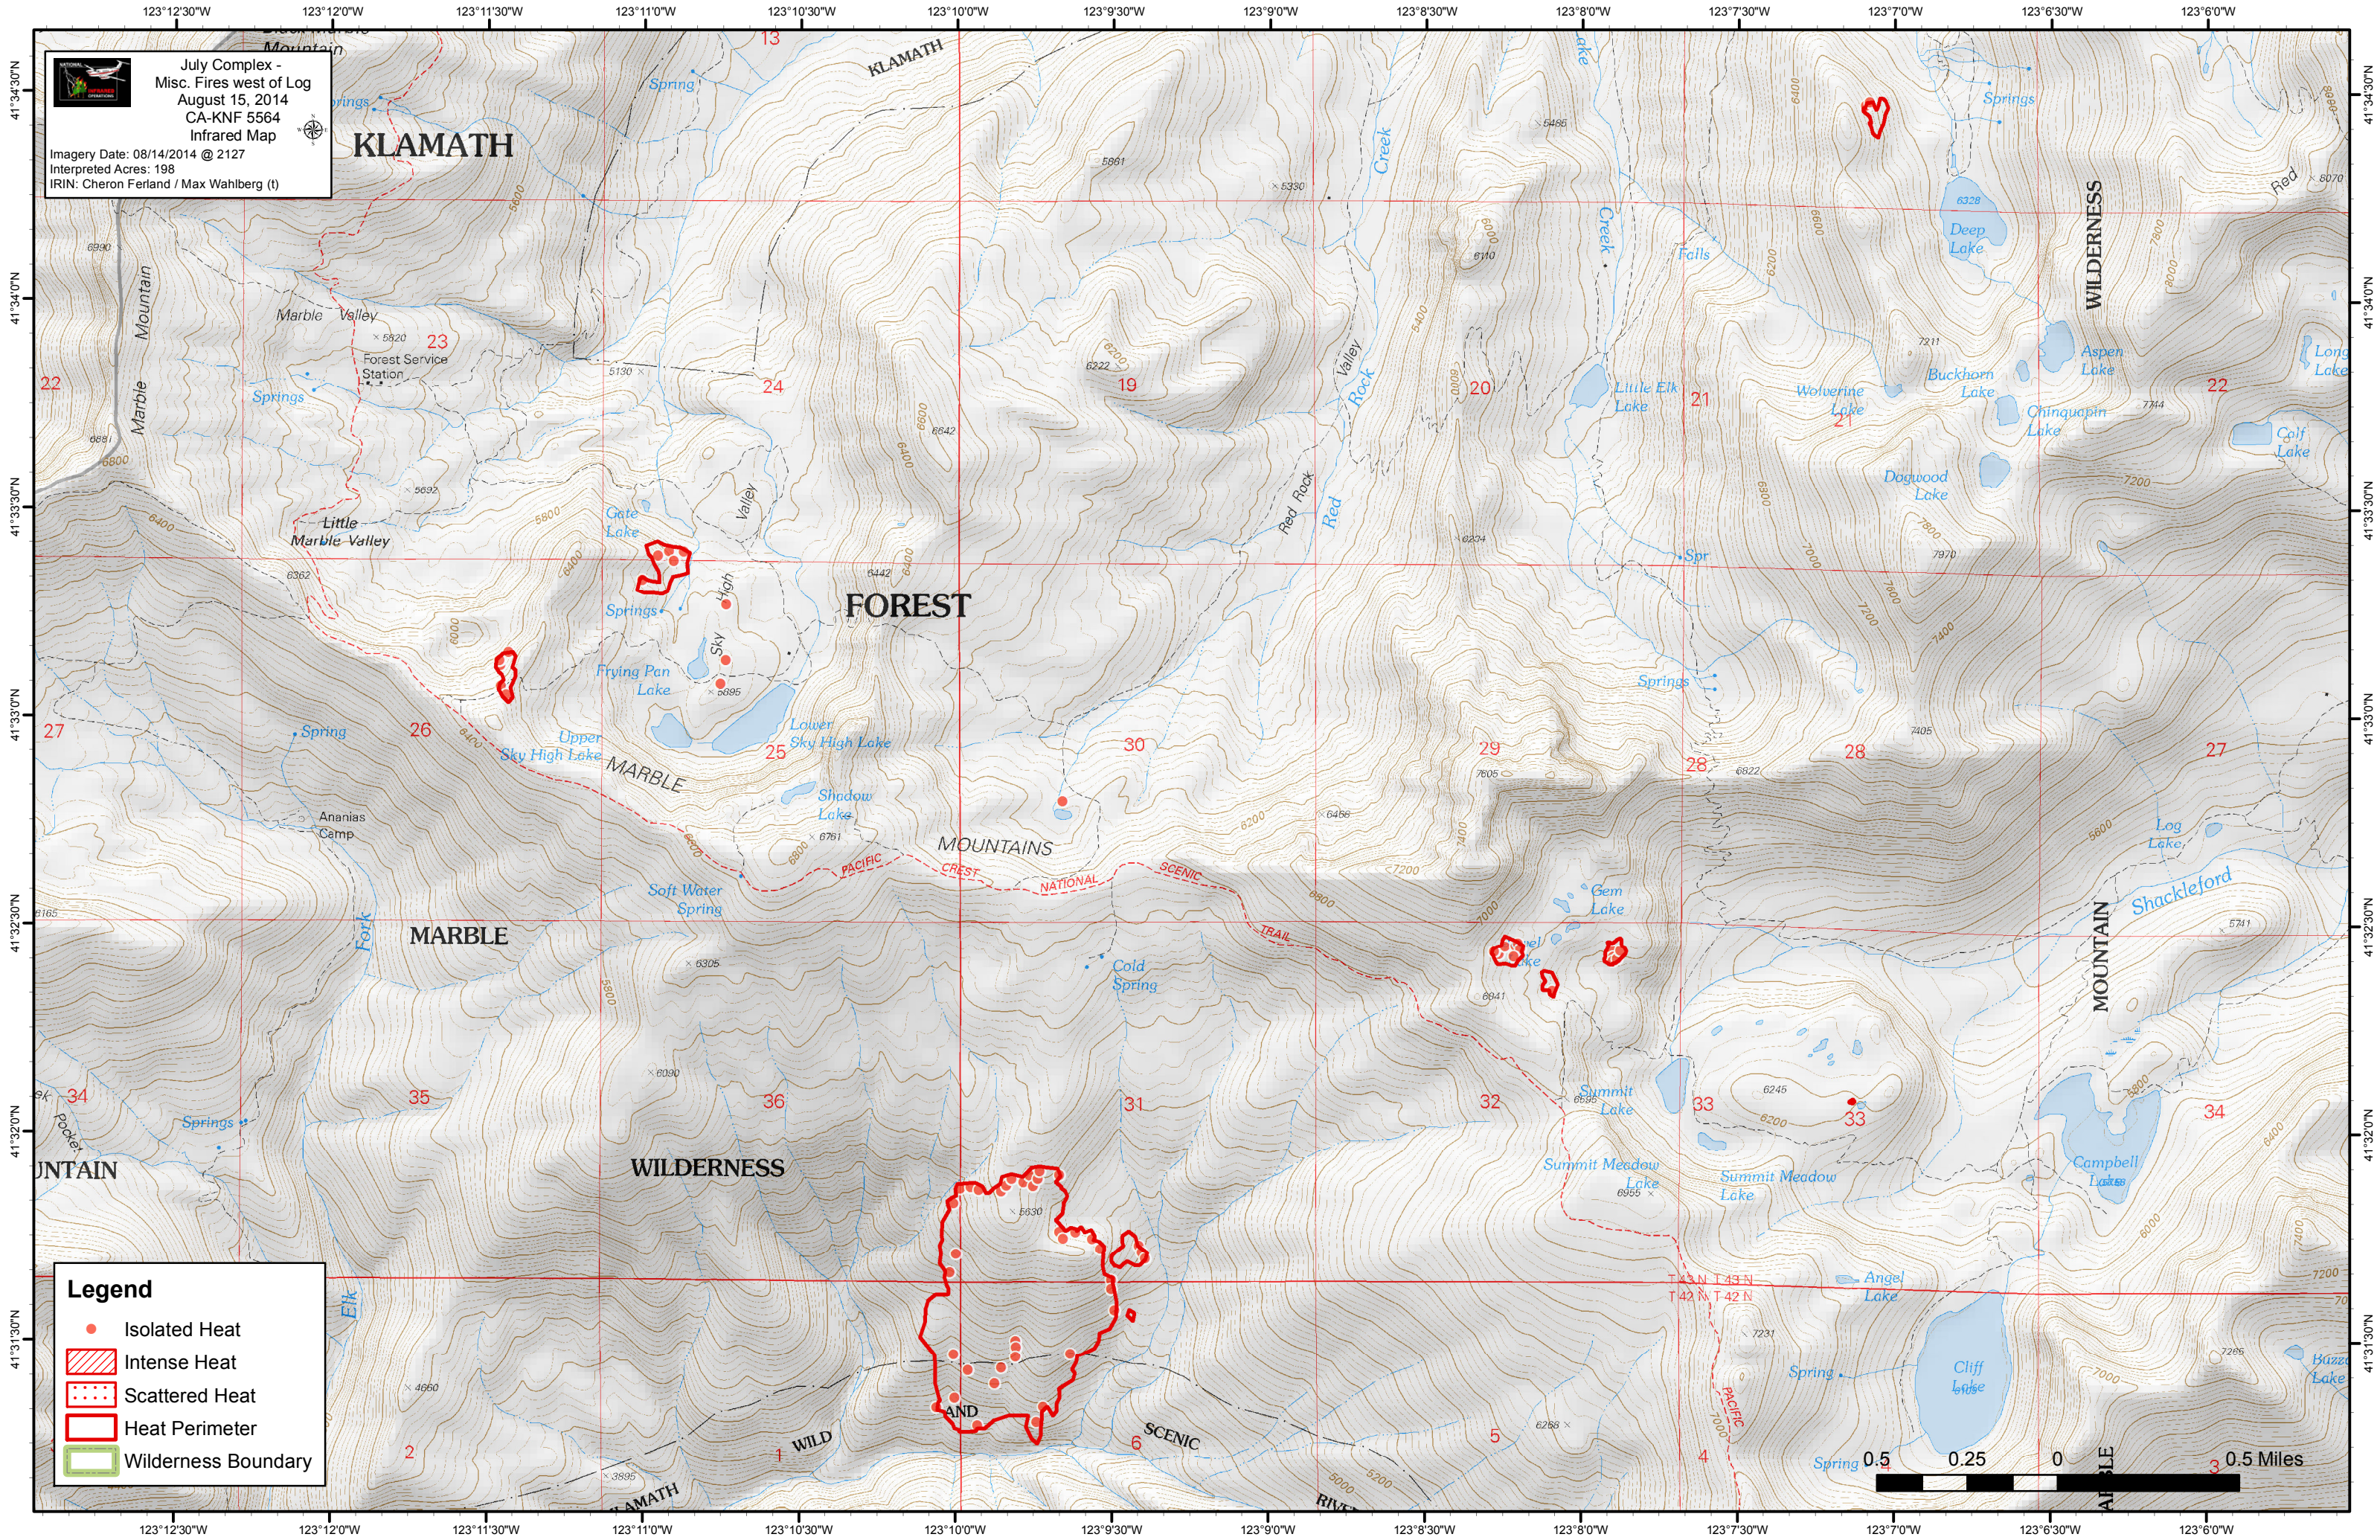

 July Complex - Misc. Fires west of Log August 15, 2014  
 CA-KNF 5564  
 Infrared Map  
 Imagery Date: 08/14/2014 @ 2127  
 Interpreted Acres: 198  
 IRIN: Cheron Ferland / Max Wahlberg (t)

**Legend**

- Isolated Heat
- Intense Heat
- Scattered Heat
- Heat Perimeter
- Wilderness Boundary

**KLAMATH**

**FOREST**

**MARBLE**

**WILDERNESS**

**WILDERNESS**

**MOUNTAIN**

**AND**

**SCENIC**

0.5 0.25 0 0.5 Miles