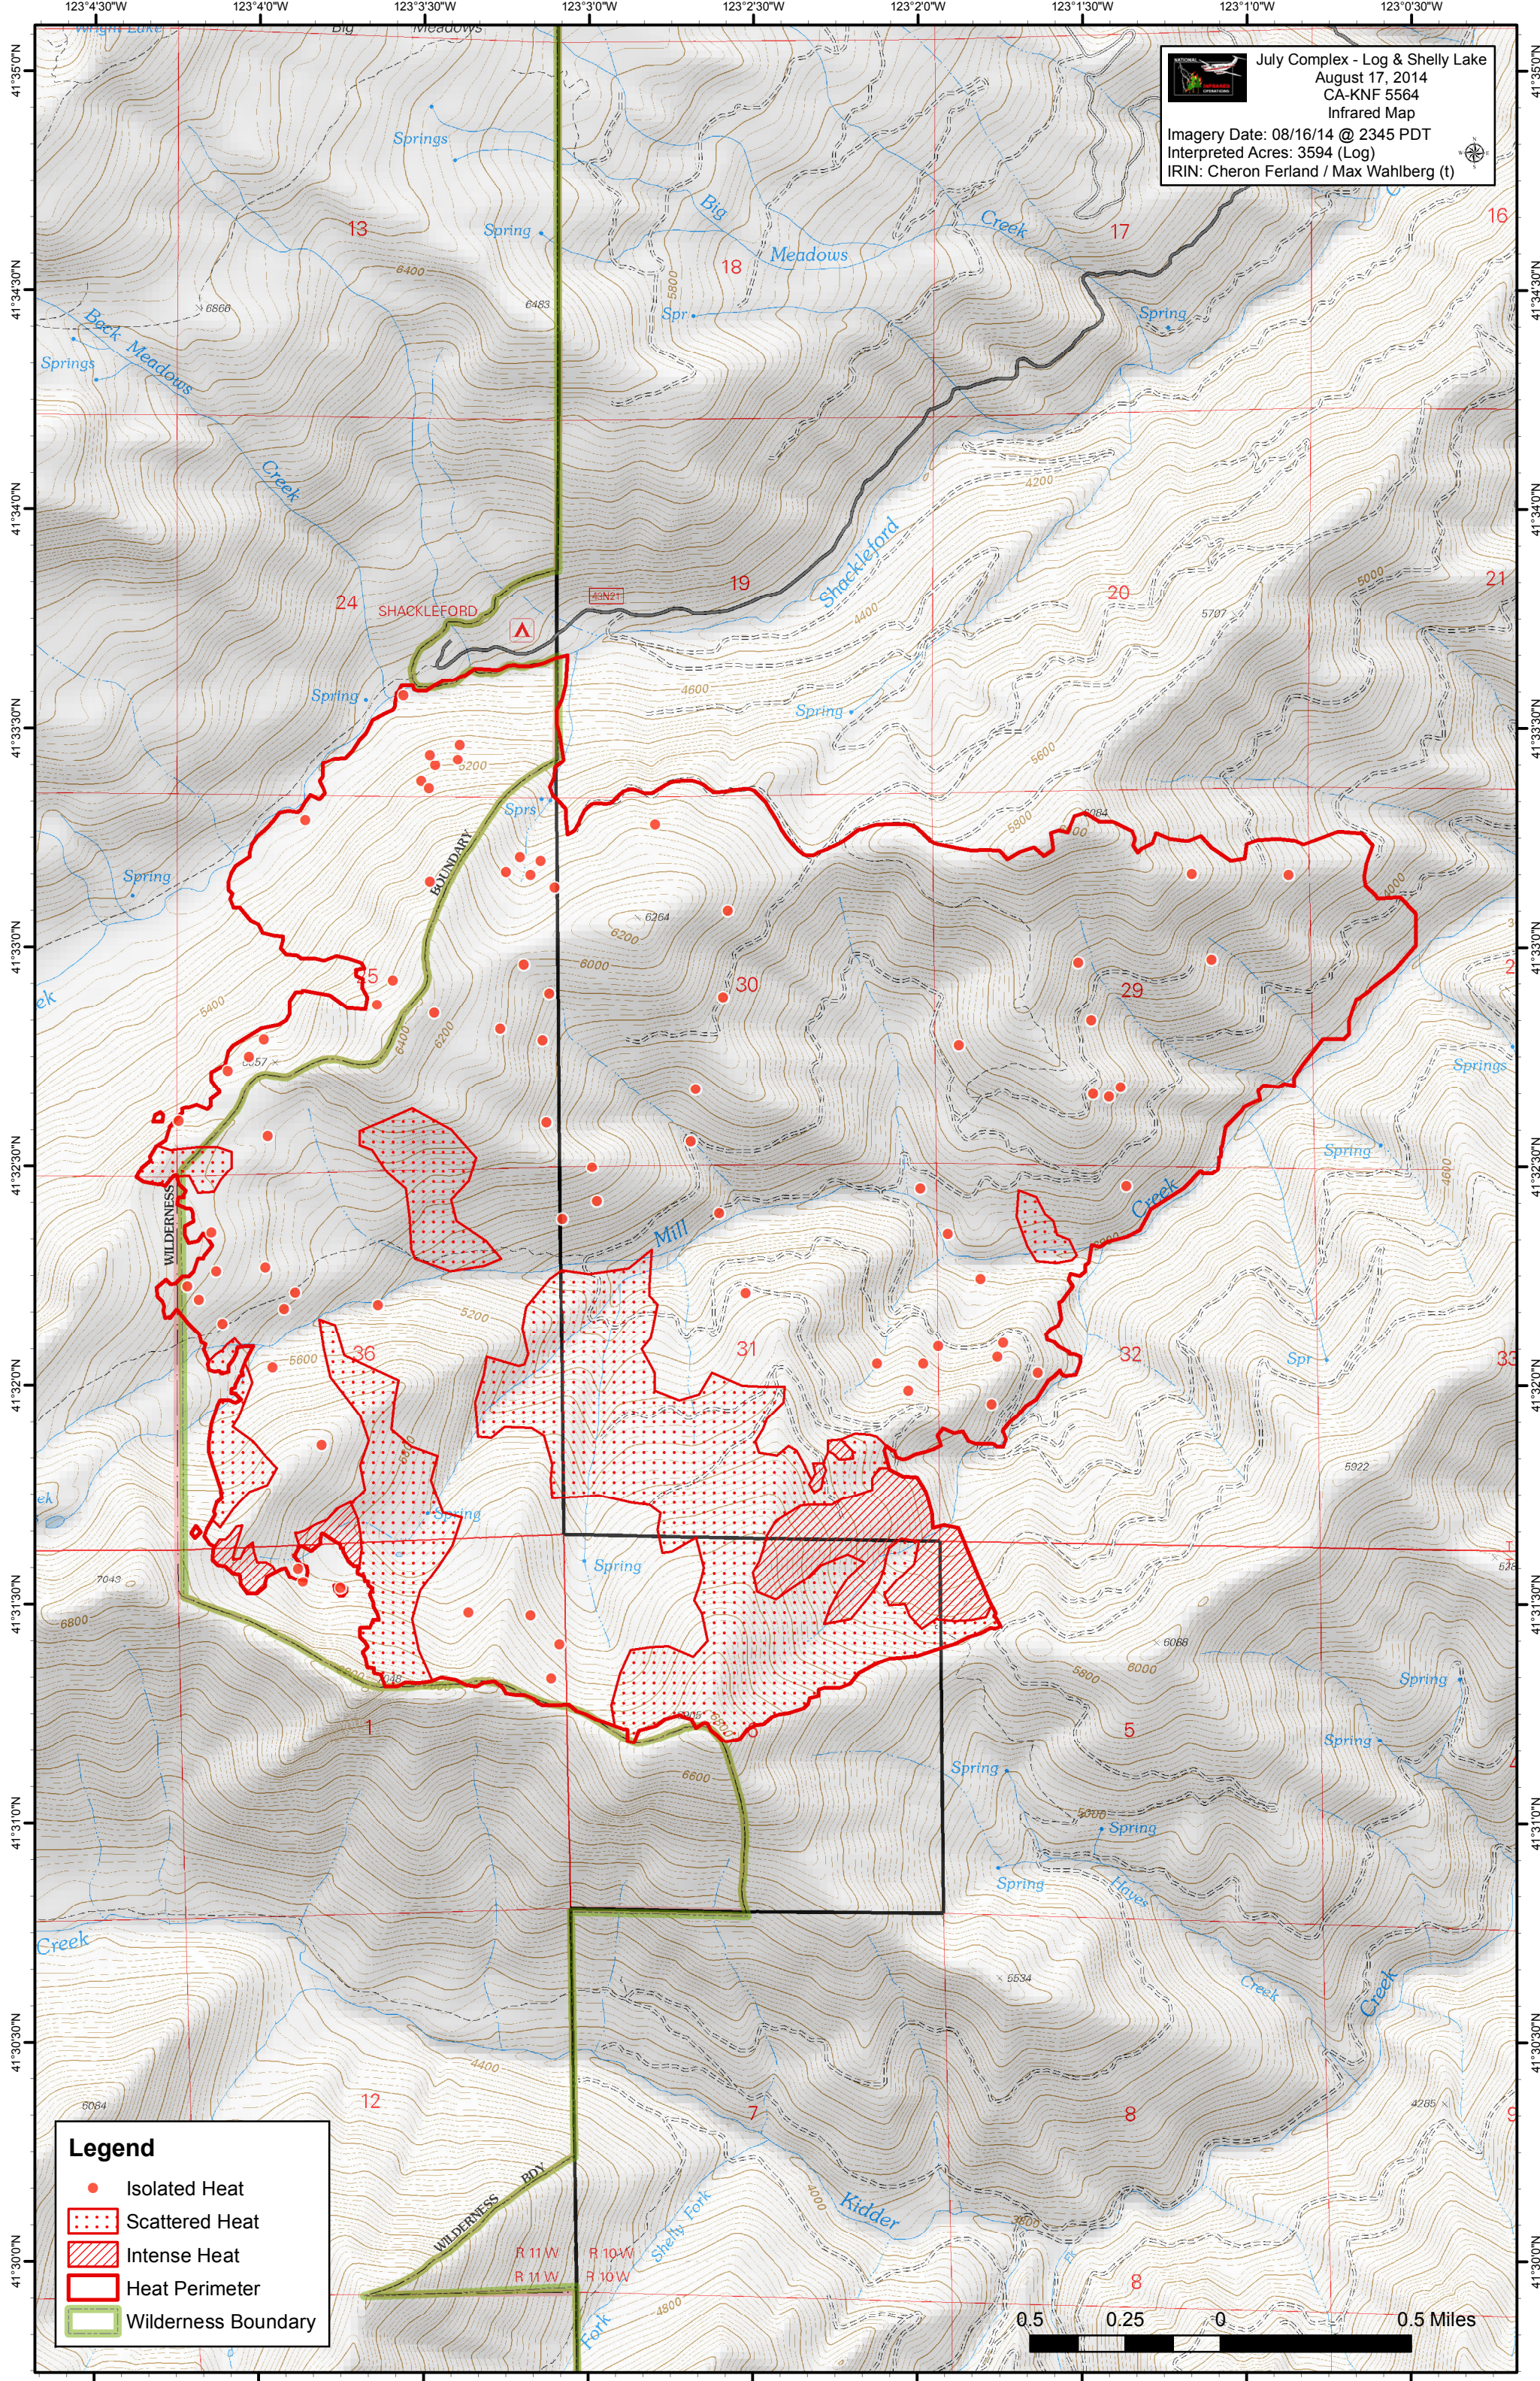

July Complex - Log & Shelly Lake
 August 17, 2014
 CA-KNF 5564
 Infrared Map
 Imagery Date: 08/16/14 @ 2345 PDT
 Interpreted Acres: 3594 (Log)
 IRIN: Cheron Ferland / Max Wahlberg (t)

Legend

- Isolated Heat
- Scattered Heat
- Intense Heat
- Heat Perimeter
- Wilderness Boundary