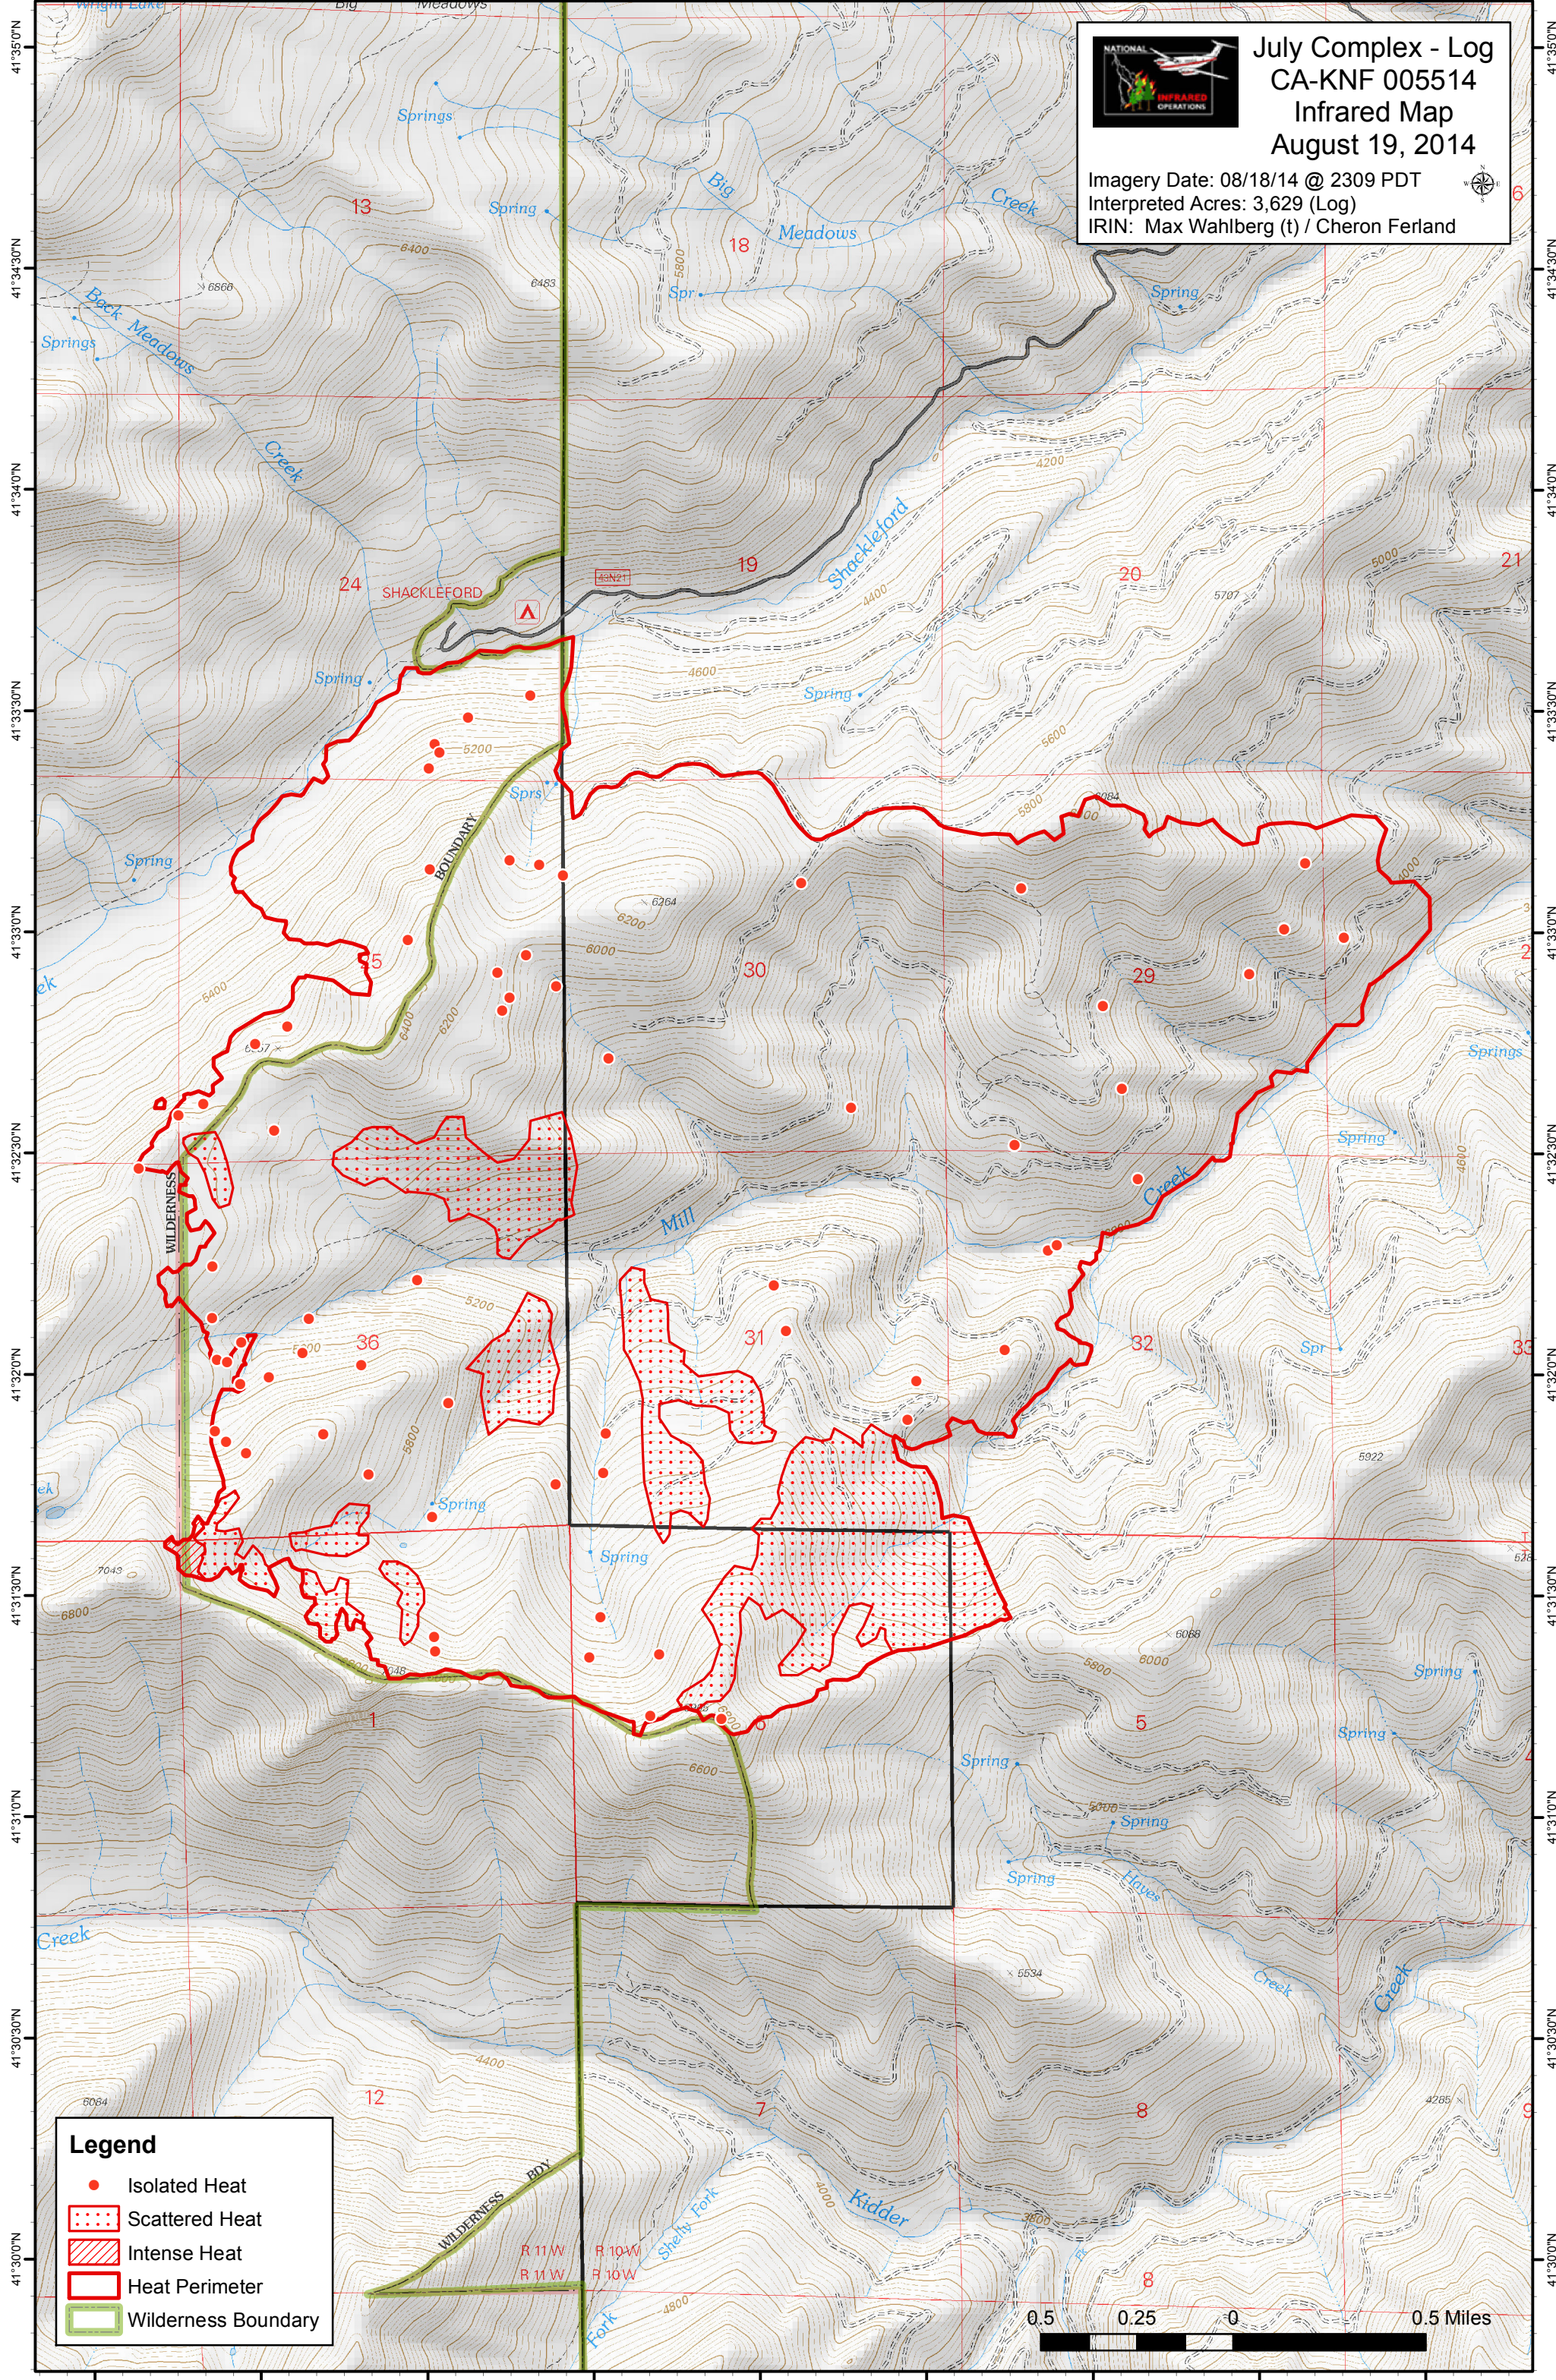

123°4'30"W 123°4'0"W 123°3'30"W 123°3'0"W 123°2'30"W 123°2'0"W 123°1'30"W 123°1'0"W 123°0'30"W

July Complex - Log
CA-KNF 005514
Infrared Map
August 19, 2014

Imagery Date: 08/18/14 @ 2309 PDT
Interpreted Acres: 3,629 (Log)
IRIN: Max Wahlberg (t) / Cheron Ferland

Legend

- Isolated Heat
- ▤ Scattered Heat
- ▨ Intense Heat
- ▭ Heat Perimeter
- ▭ Wilderness Boundary

123°4'30"W 123°4'0"W 123°3'30"W 123°3'0"W 123°2'30"W 123°2'0"W 123°1'30"W 123°1'0"W 123°0'30"W