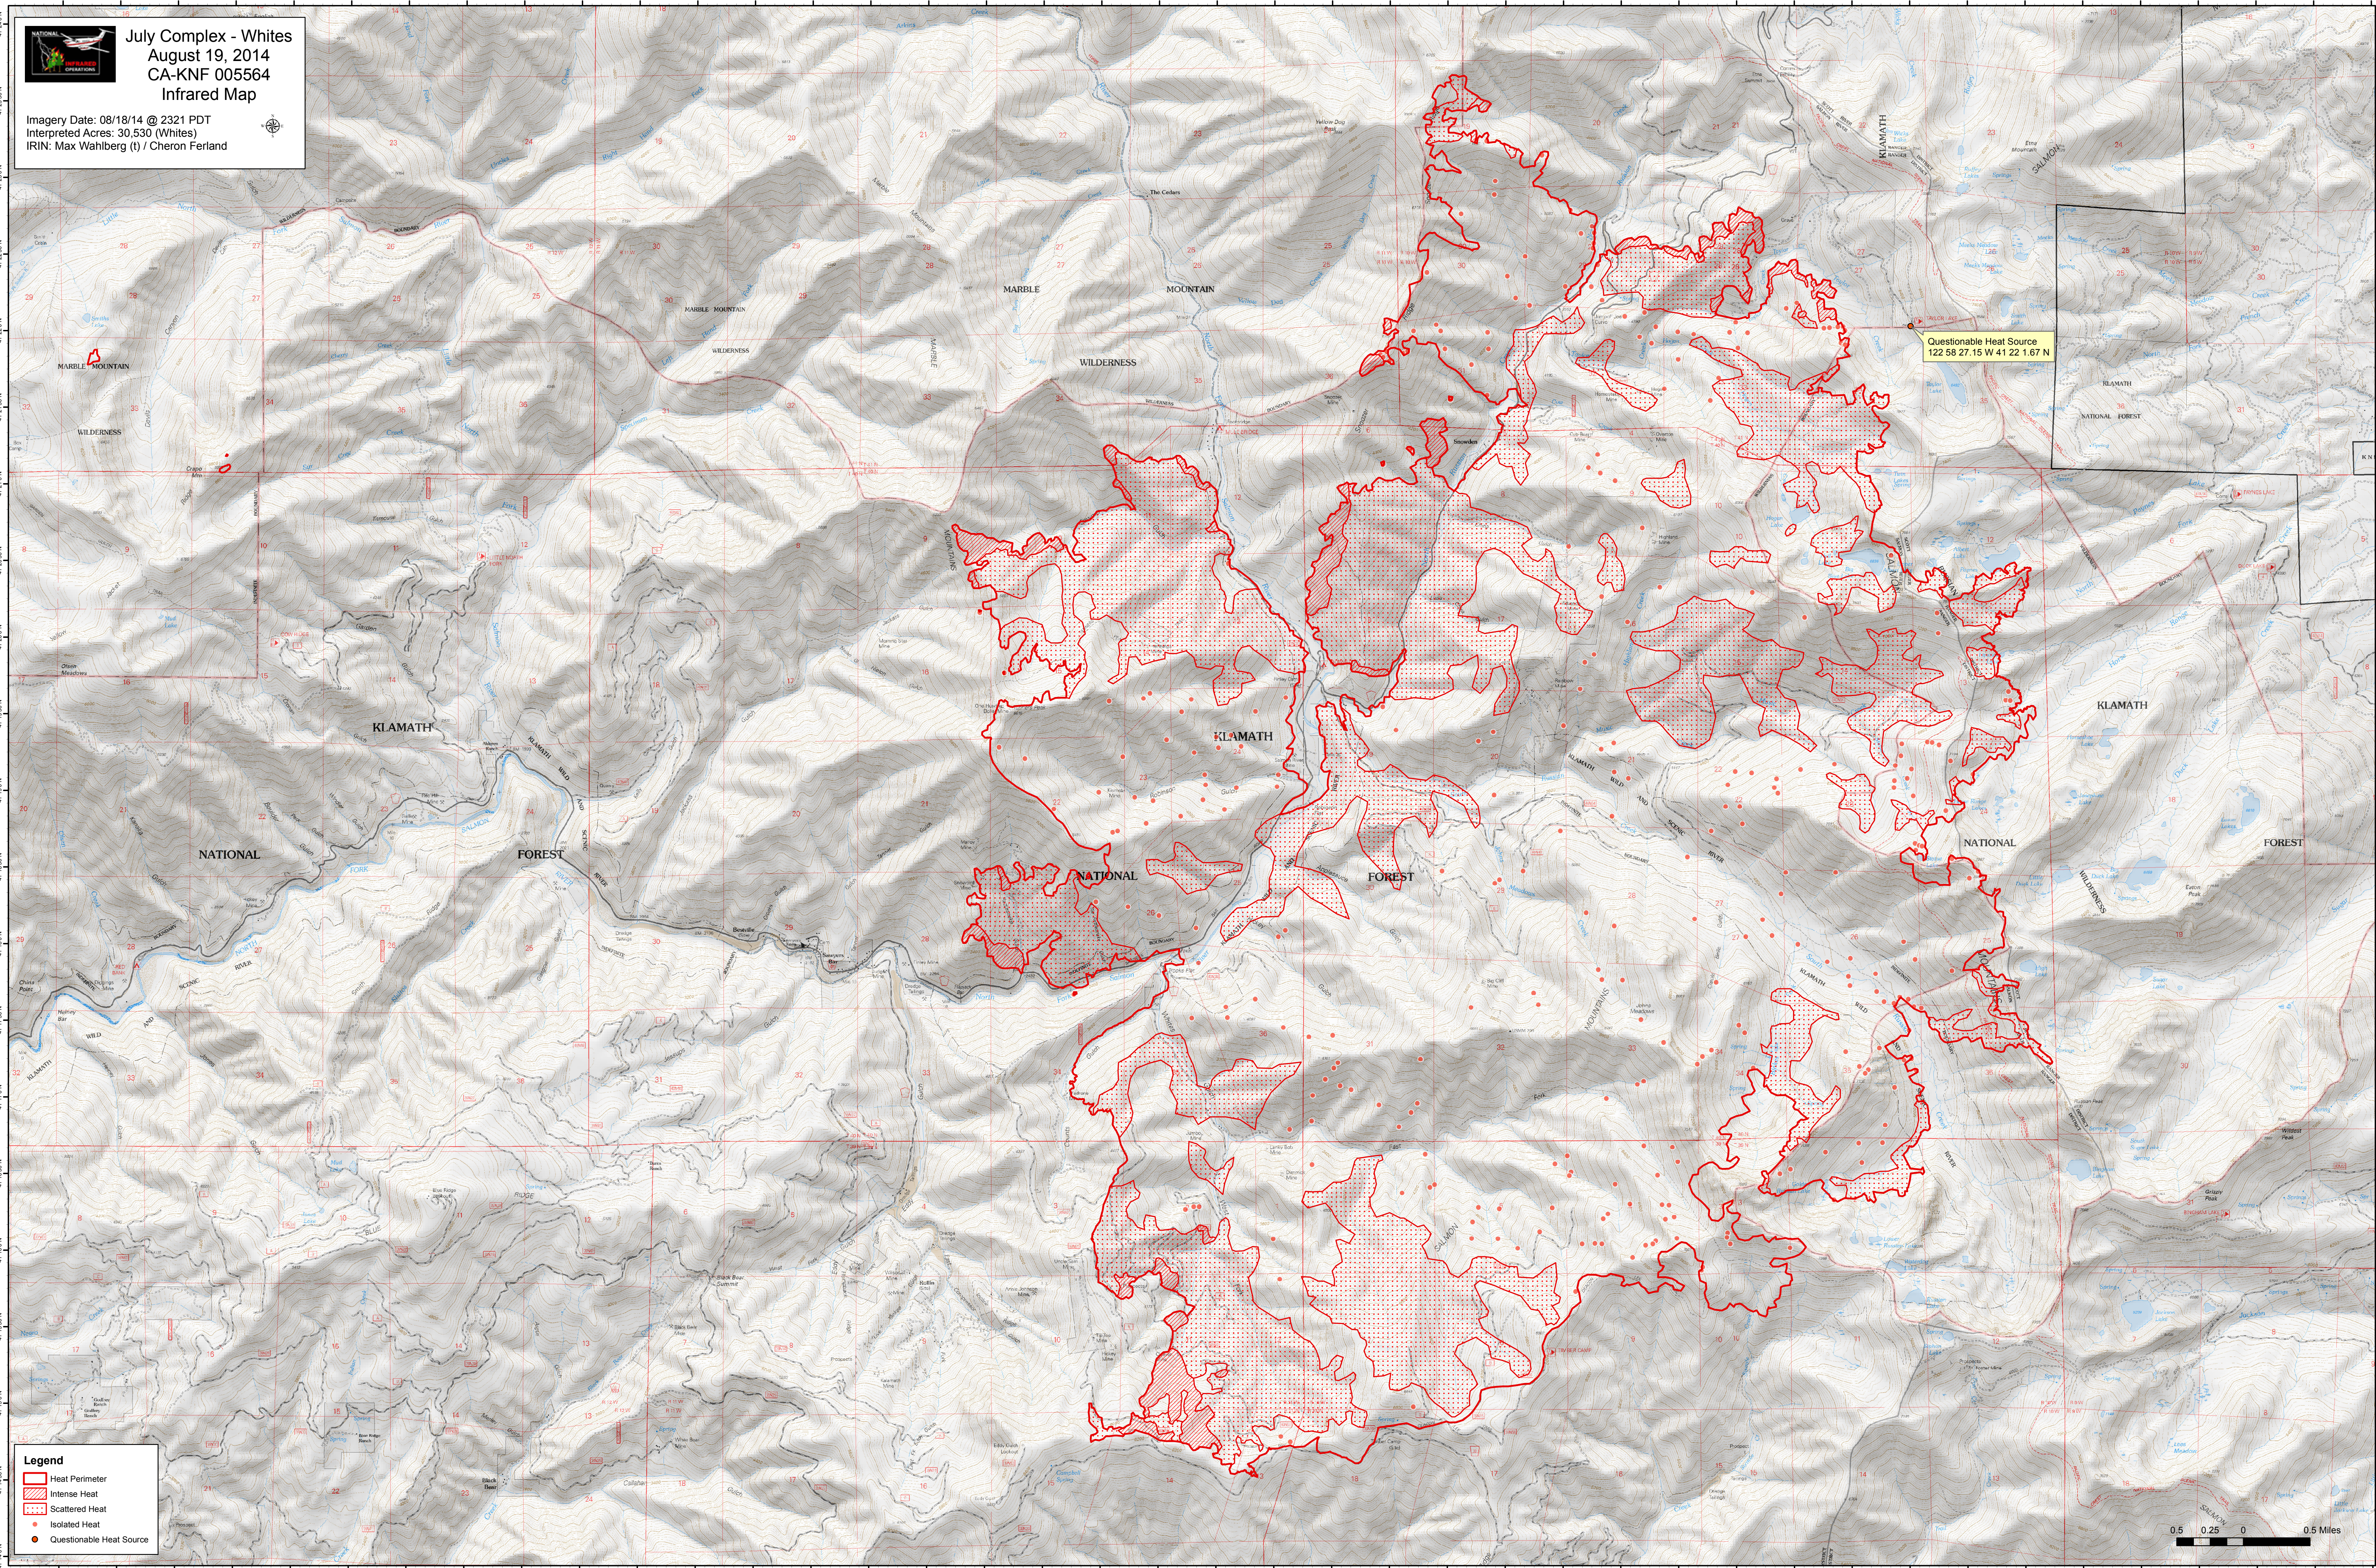

July Complex - Whites
August 19, 2014
CA-KNF 005564
Infrared Map

Imagery Date: 08/18/14 @ 2321 PDT
 Interpreted Acres: 30,530 (Whites)
 IRIN: Max Wahlberg (t) / Cheron Ferland

Questionable Heat Source
 122 58 27.15 W 41 22 1.67 N

Legend

- Heat Perimeter
- Intense Heat
- Scattered Heat
- Isolated Heat
- Questionable Heat Source