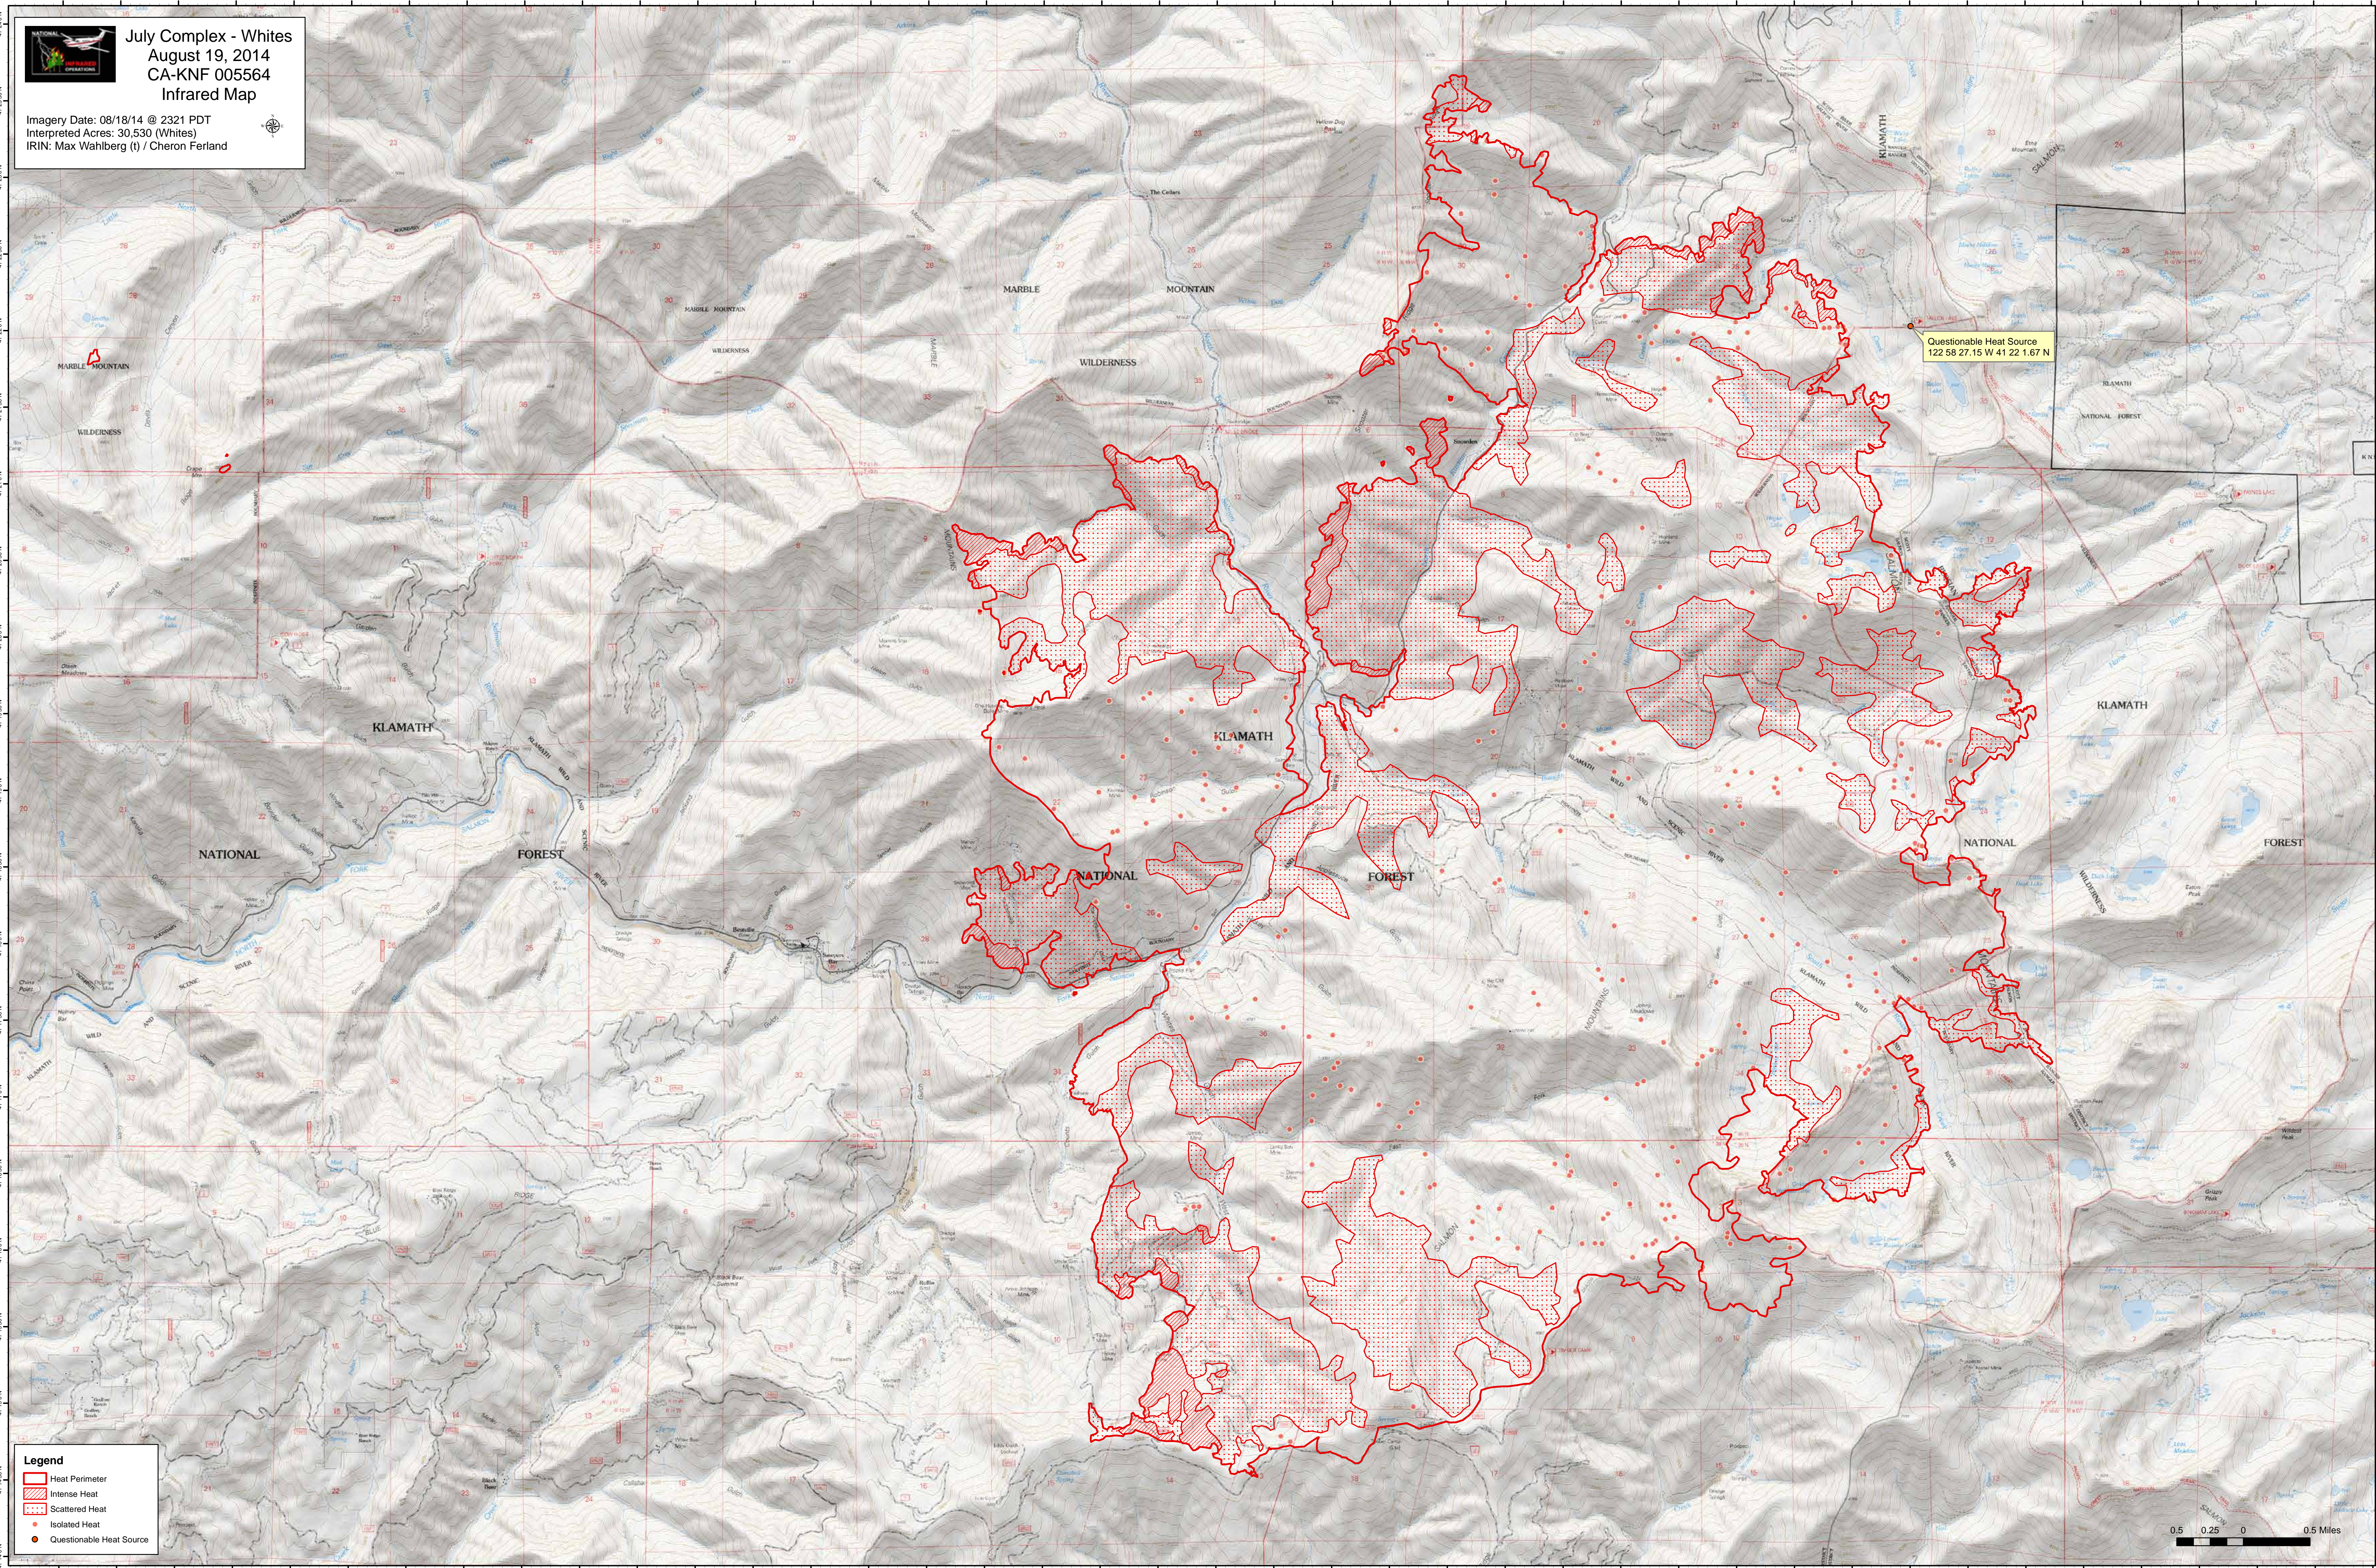

July Complex - Whites
August 19, 2014
CA-KNF 005564
Infrared Map

Imagery Date: 08/18/14 @ 2321 PDT
 Interpreted Acres: 30,530 (Whites)
 IRIN: Max Wahlberg (I) / Cheron Ferland

Legend

- Heat Perimeter
- Intense Heat
- Scattered Heat
- Isolated Heat
- Questionable Heat Source