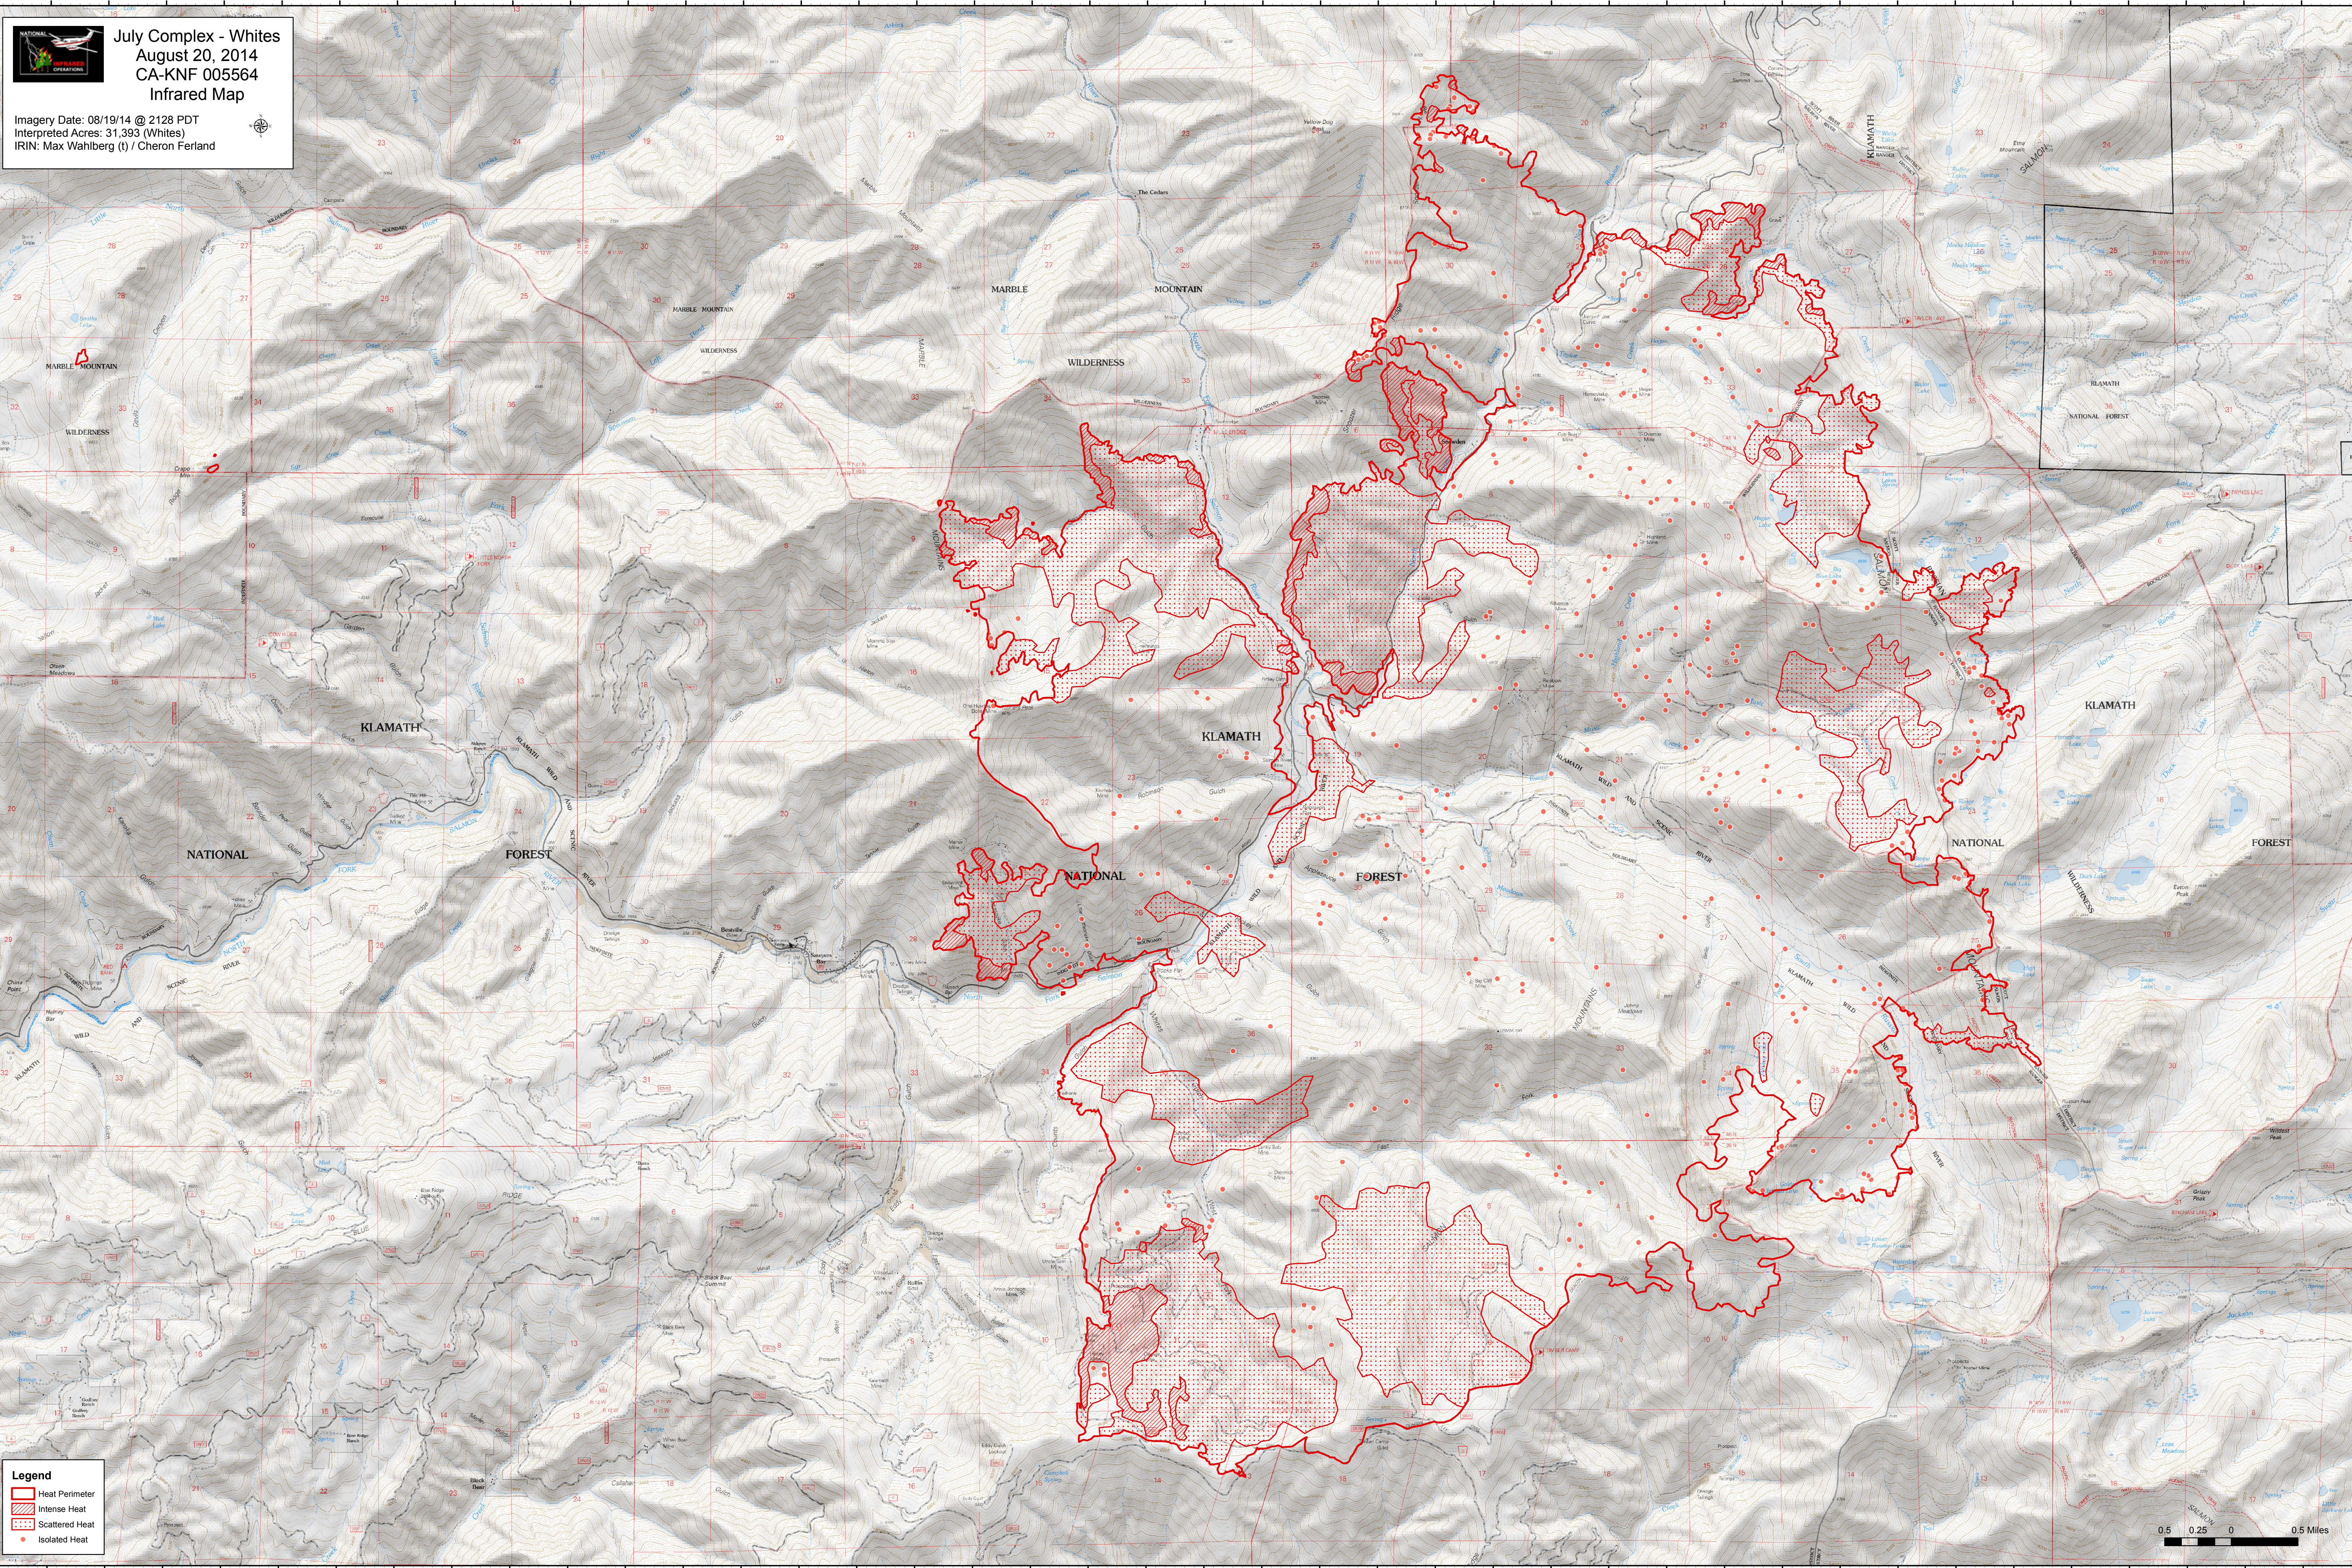

July Complex - Whites  
August 20, 2014  
CA-KNF 005564  
Infrared Map

Imagery Date: 08/19/14 @ 2128 PDT  
Interpreted Acres: 31,393 (Whites)  
IRIN: Max Wahlberg (t) / Cheron Ferland

**Legend**

- Heat Perimeter
- Intense Heat
- Scattered Heat
- Isolated Heat