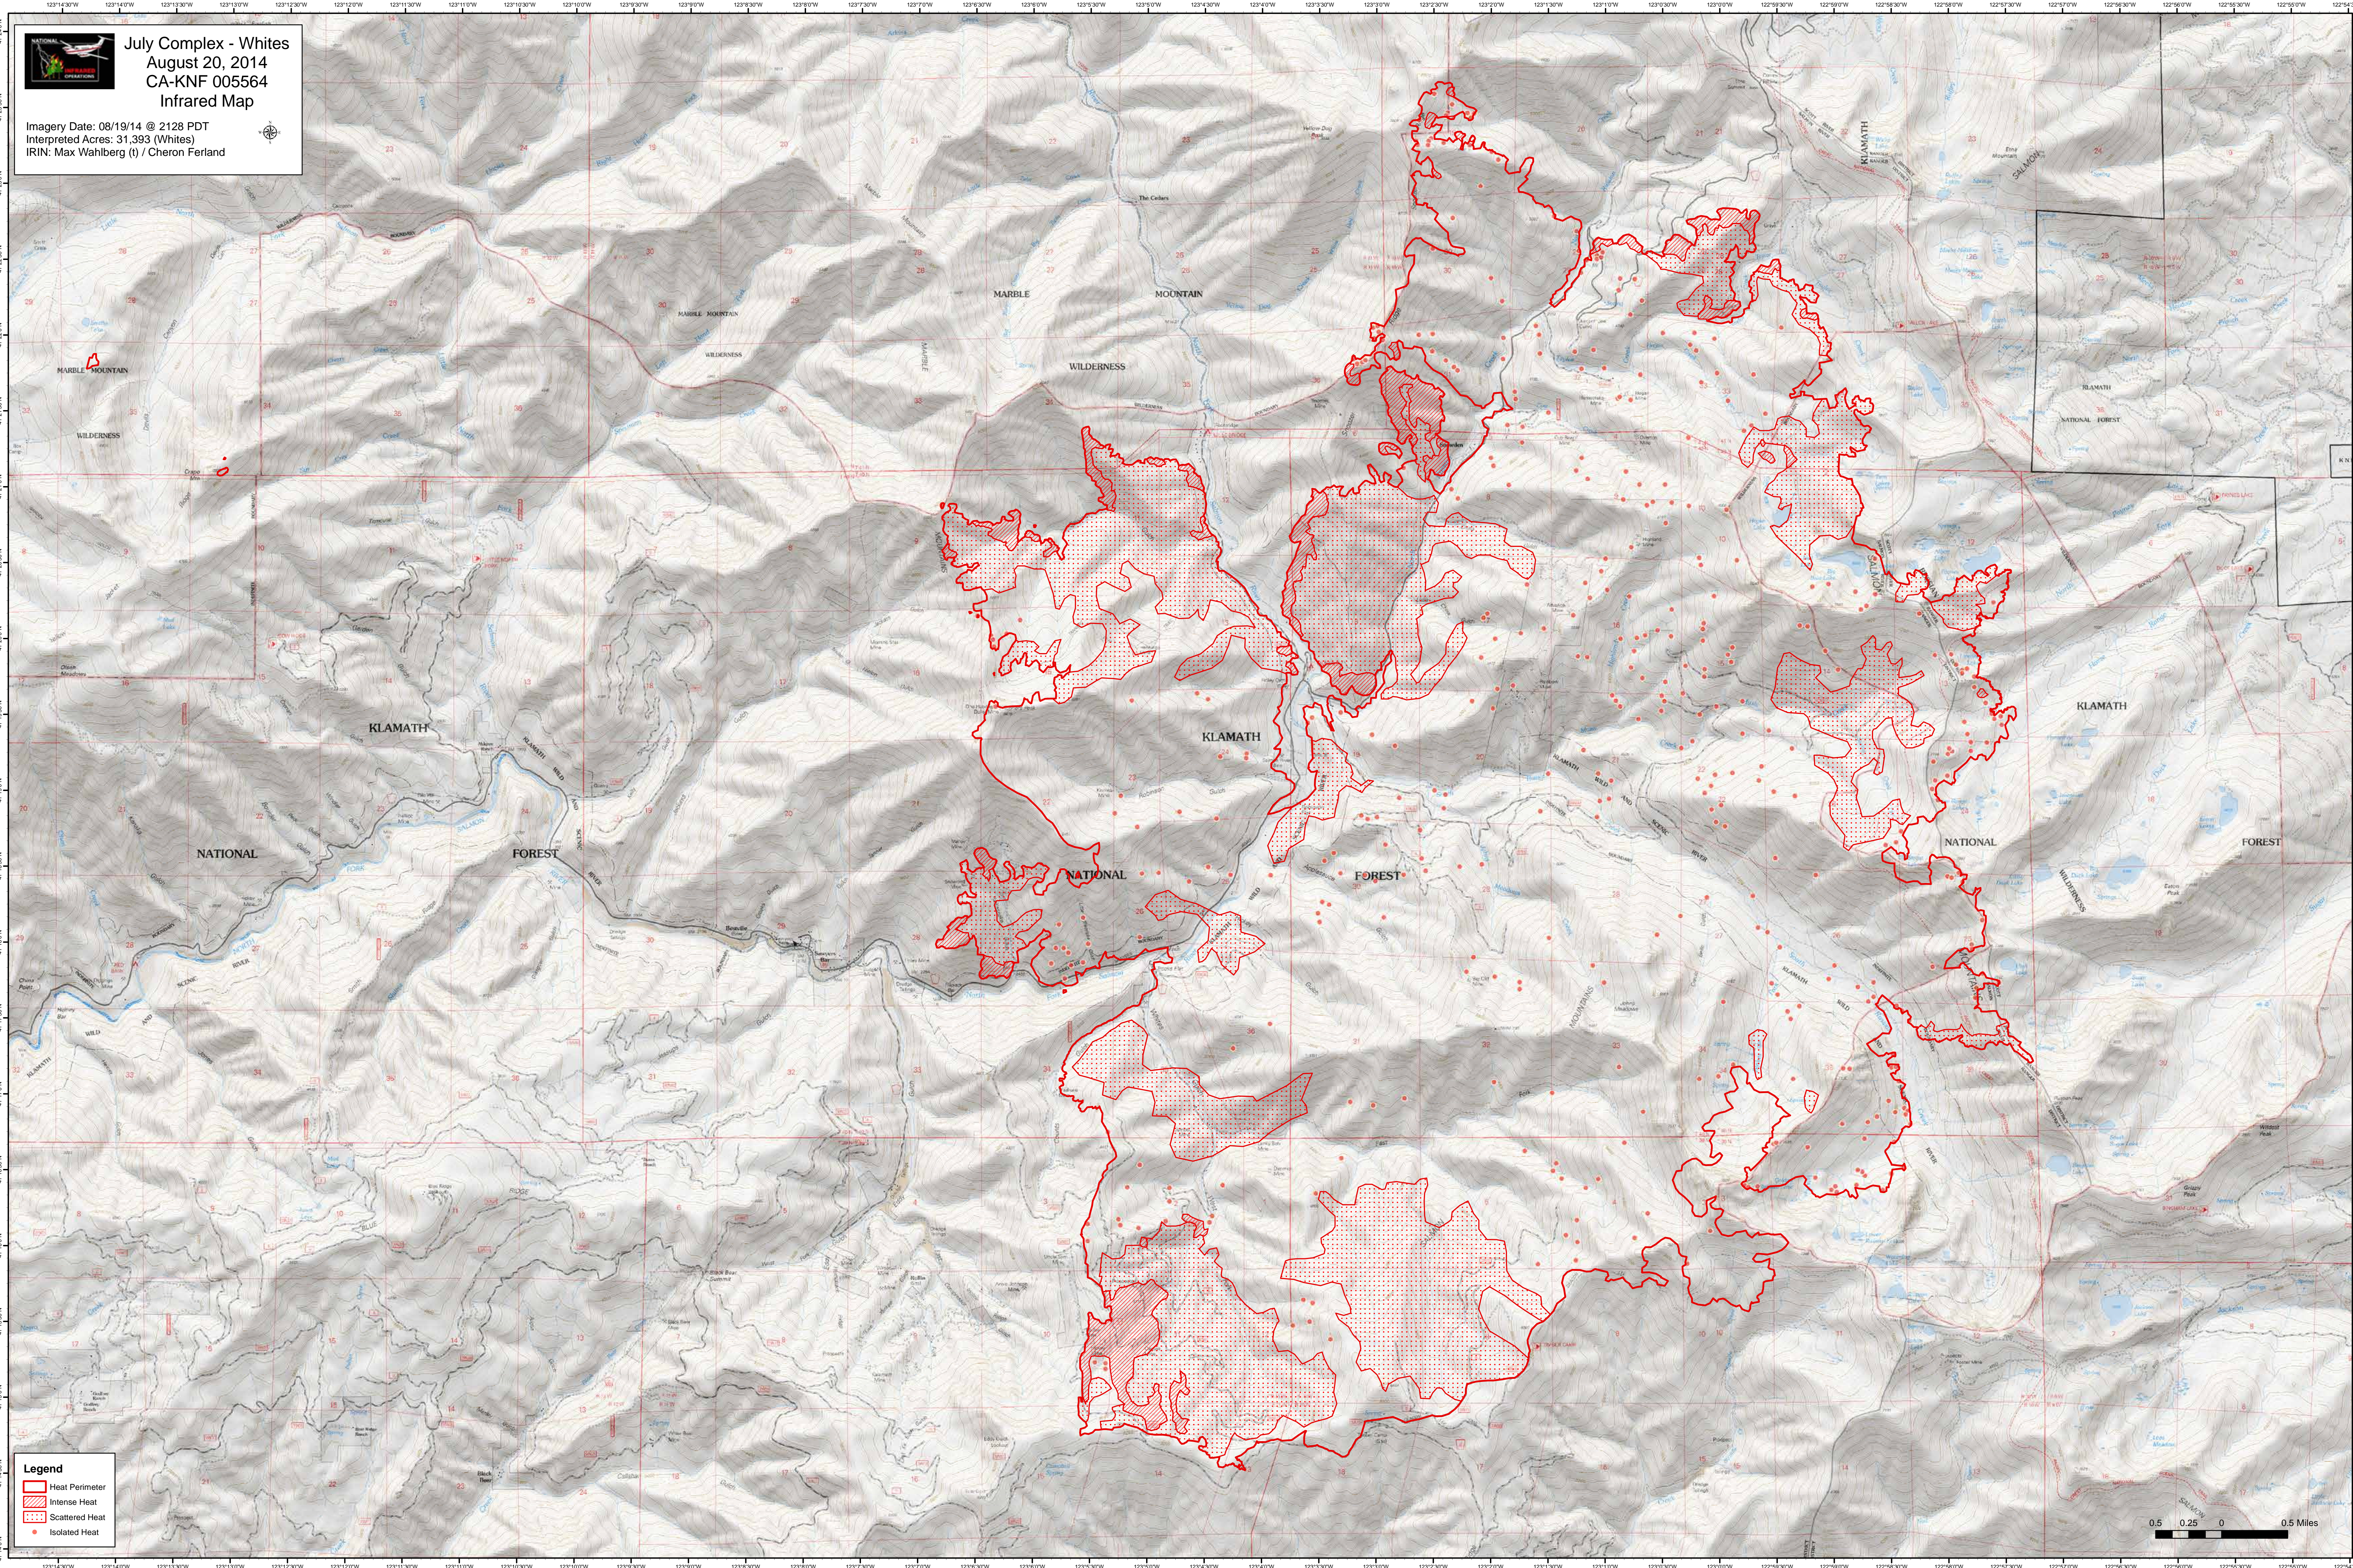

**July Complex - Whites**  
**August 20, 2014**  
**CA-KNF 005664**  
**Infrared Map**

Imagery Date: 08/19/14 @ 2128 PDT  
 Interpreted Acres: 31,393 (Whites)  
 IRIN: Max Wahlberg (I) / Cheron Ferland

**Legend**

- Heat Perimeter
- Intense Heat
- Scattered Heat
- Isolated Heat