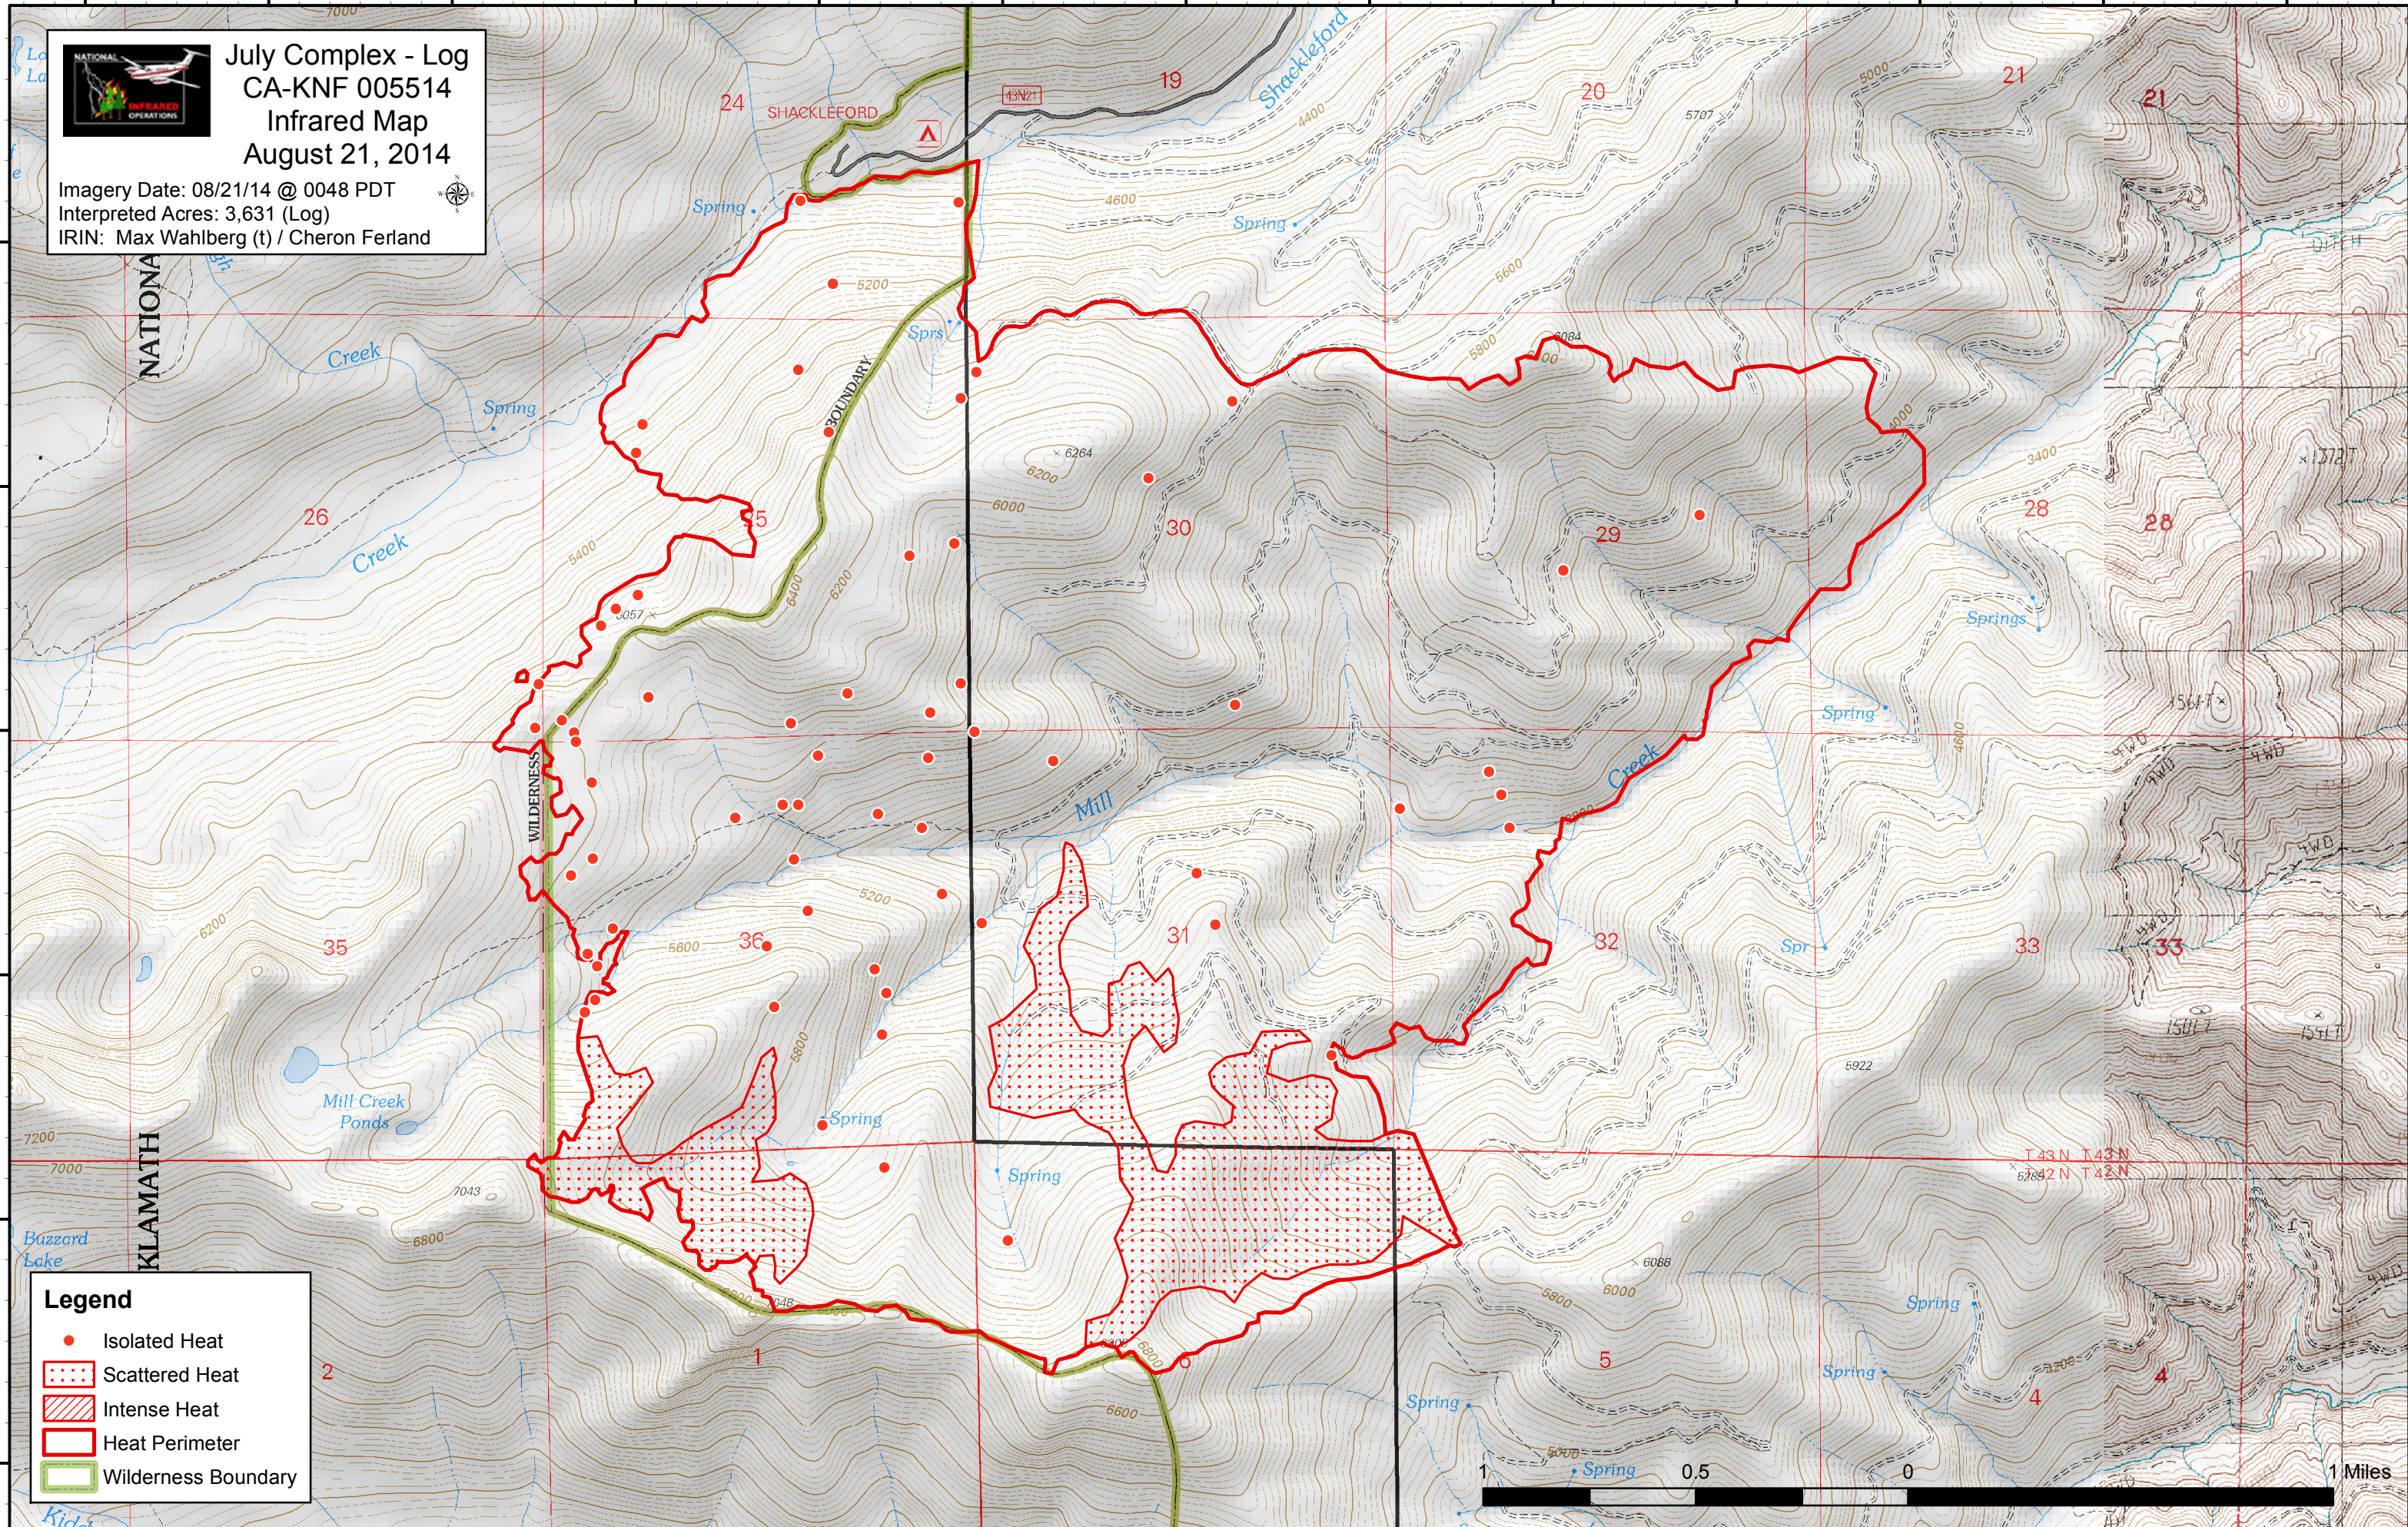

123°5'30"W 123°5'0"W 123°4'30"W 123°4'0"W 123°3'30"W 123°3'0"W 123°2'30"W 123°2'0"W 123°1'30"W 123°1'0"W 123°0'30"W 123°0'0"W 122°59'30"W

July Complex - Log  
CA-KNF 005514  
Infrared Map  
August 21, 2014

Imagery Date: 08/21/14 @ 0048 PDT  
Interpreted Acres: 3,631 (Log)  
IRIN: Max Wahlberg (t) / Cheron Ferland

41°33'30"N  
41°33'0"N  
41°32'30"N  
41°32'0"N  
41°31'30"N  
41°31'0"N

41°33'30"N  
41°33'0"N  
41°32'30"N  
41°32'0"N  
41°31'30"N  
41°31'0"N

**Legend**

- Isolated Heat
- Scattered Heat
- Intense Heat
- Heat Perimeter
- Wilderness Boundary

123°5'30"W 123°5'0"W 123°4'30"W 123°4'0"W 123°3'30"W 123°3'0"W 123°2'30"W 123°2'0"W 123°1'30"W 123°1'0"W 123°0'30"W 123°0'0"W 122°59'30"W