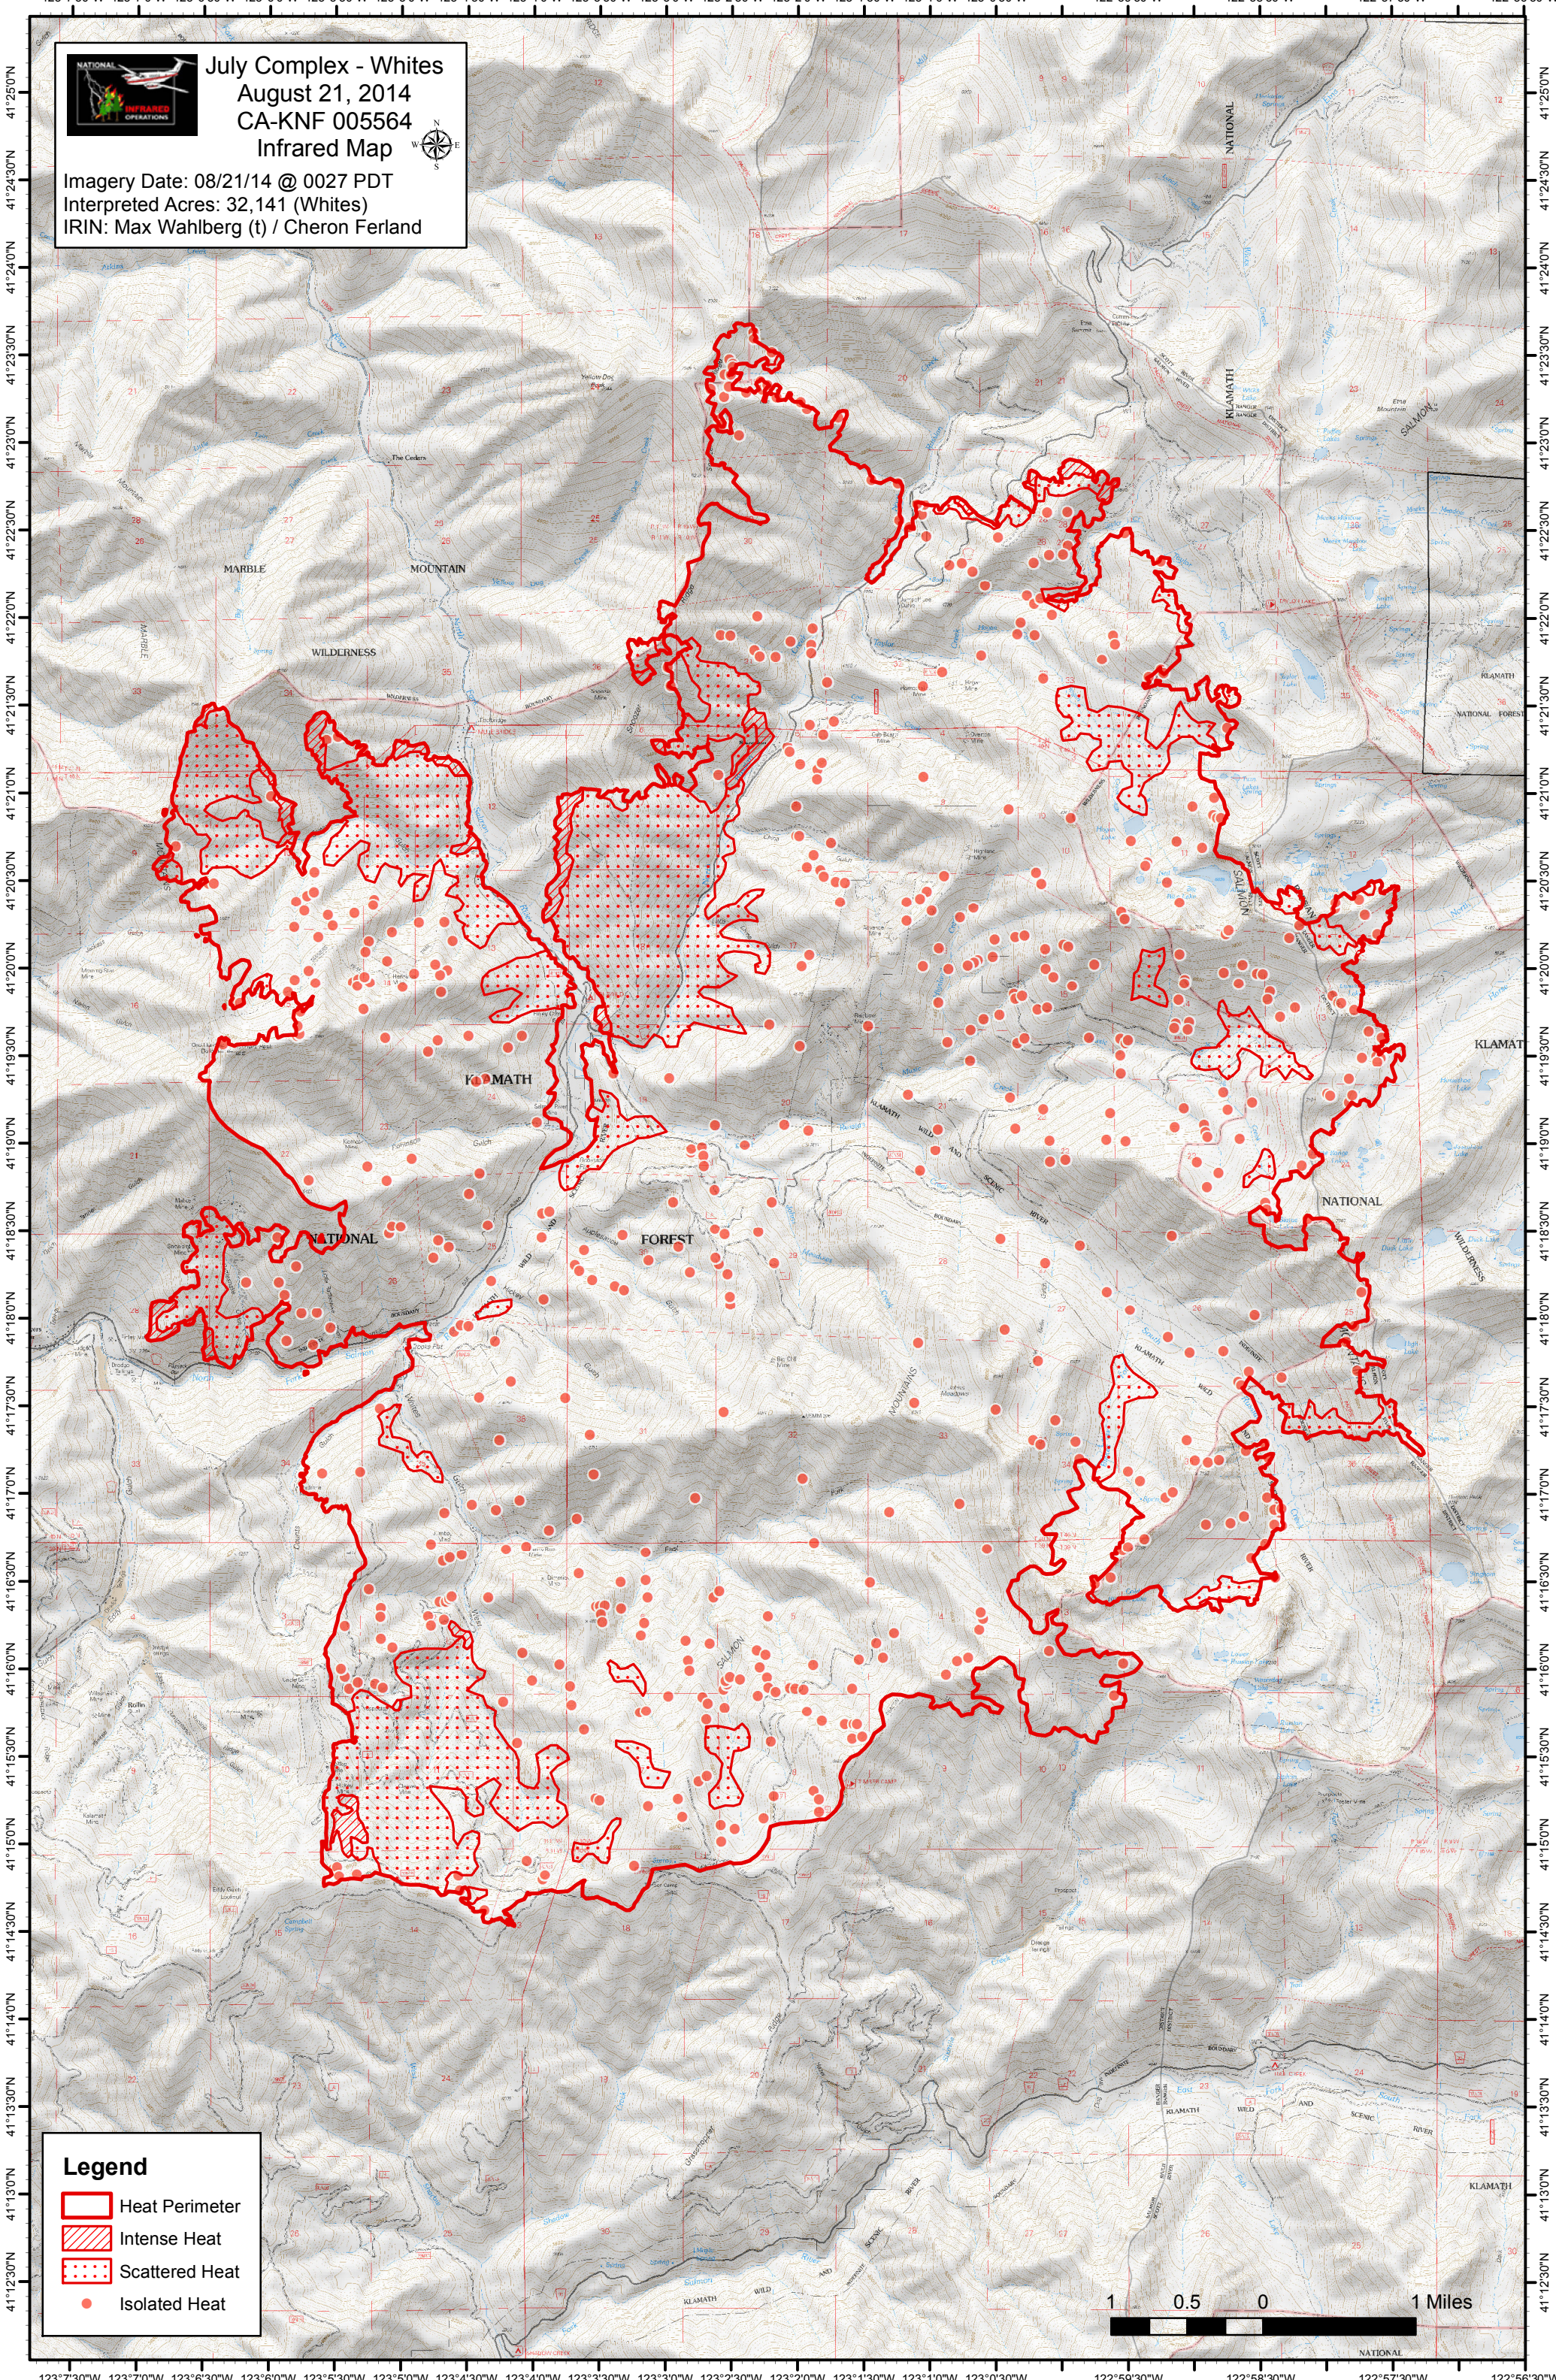

July Complex - Whites
August 21, 2014
CA-KNF 005564
Infrared Map

Imagery Date: 08/21/14 @ 0027 PDT
 Interpreted Acres: 32,141 (Whites)
 IRIN: Max Wahlberg (t) / Cheron Ferland

Legend

-  Heat Perimeter
-  Intense Heat
-  Scattered Heat
-  Isolated Heat