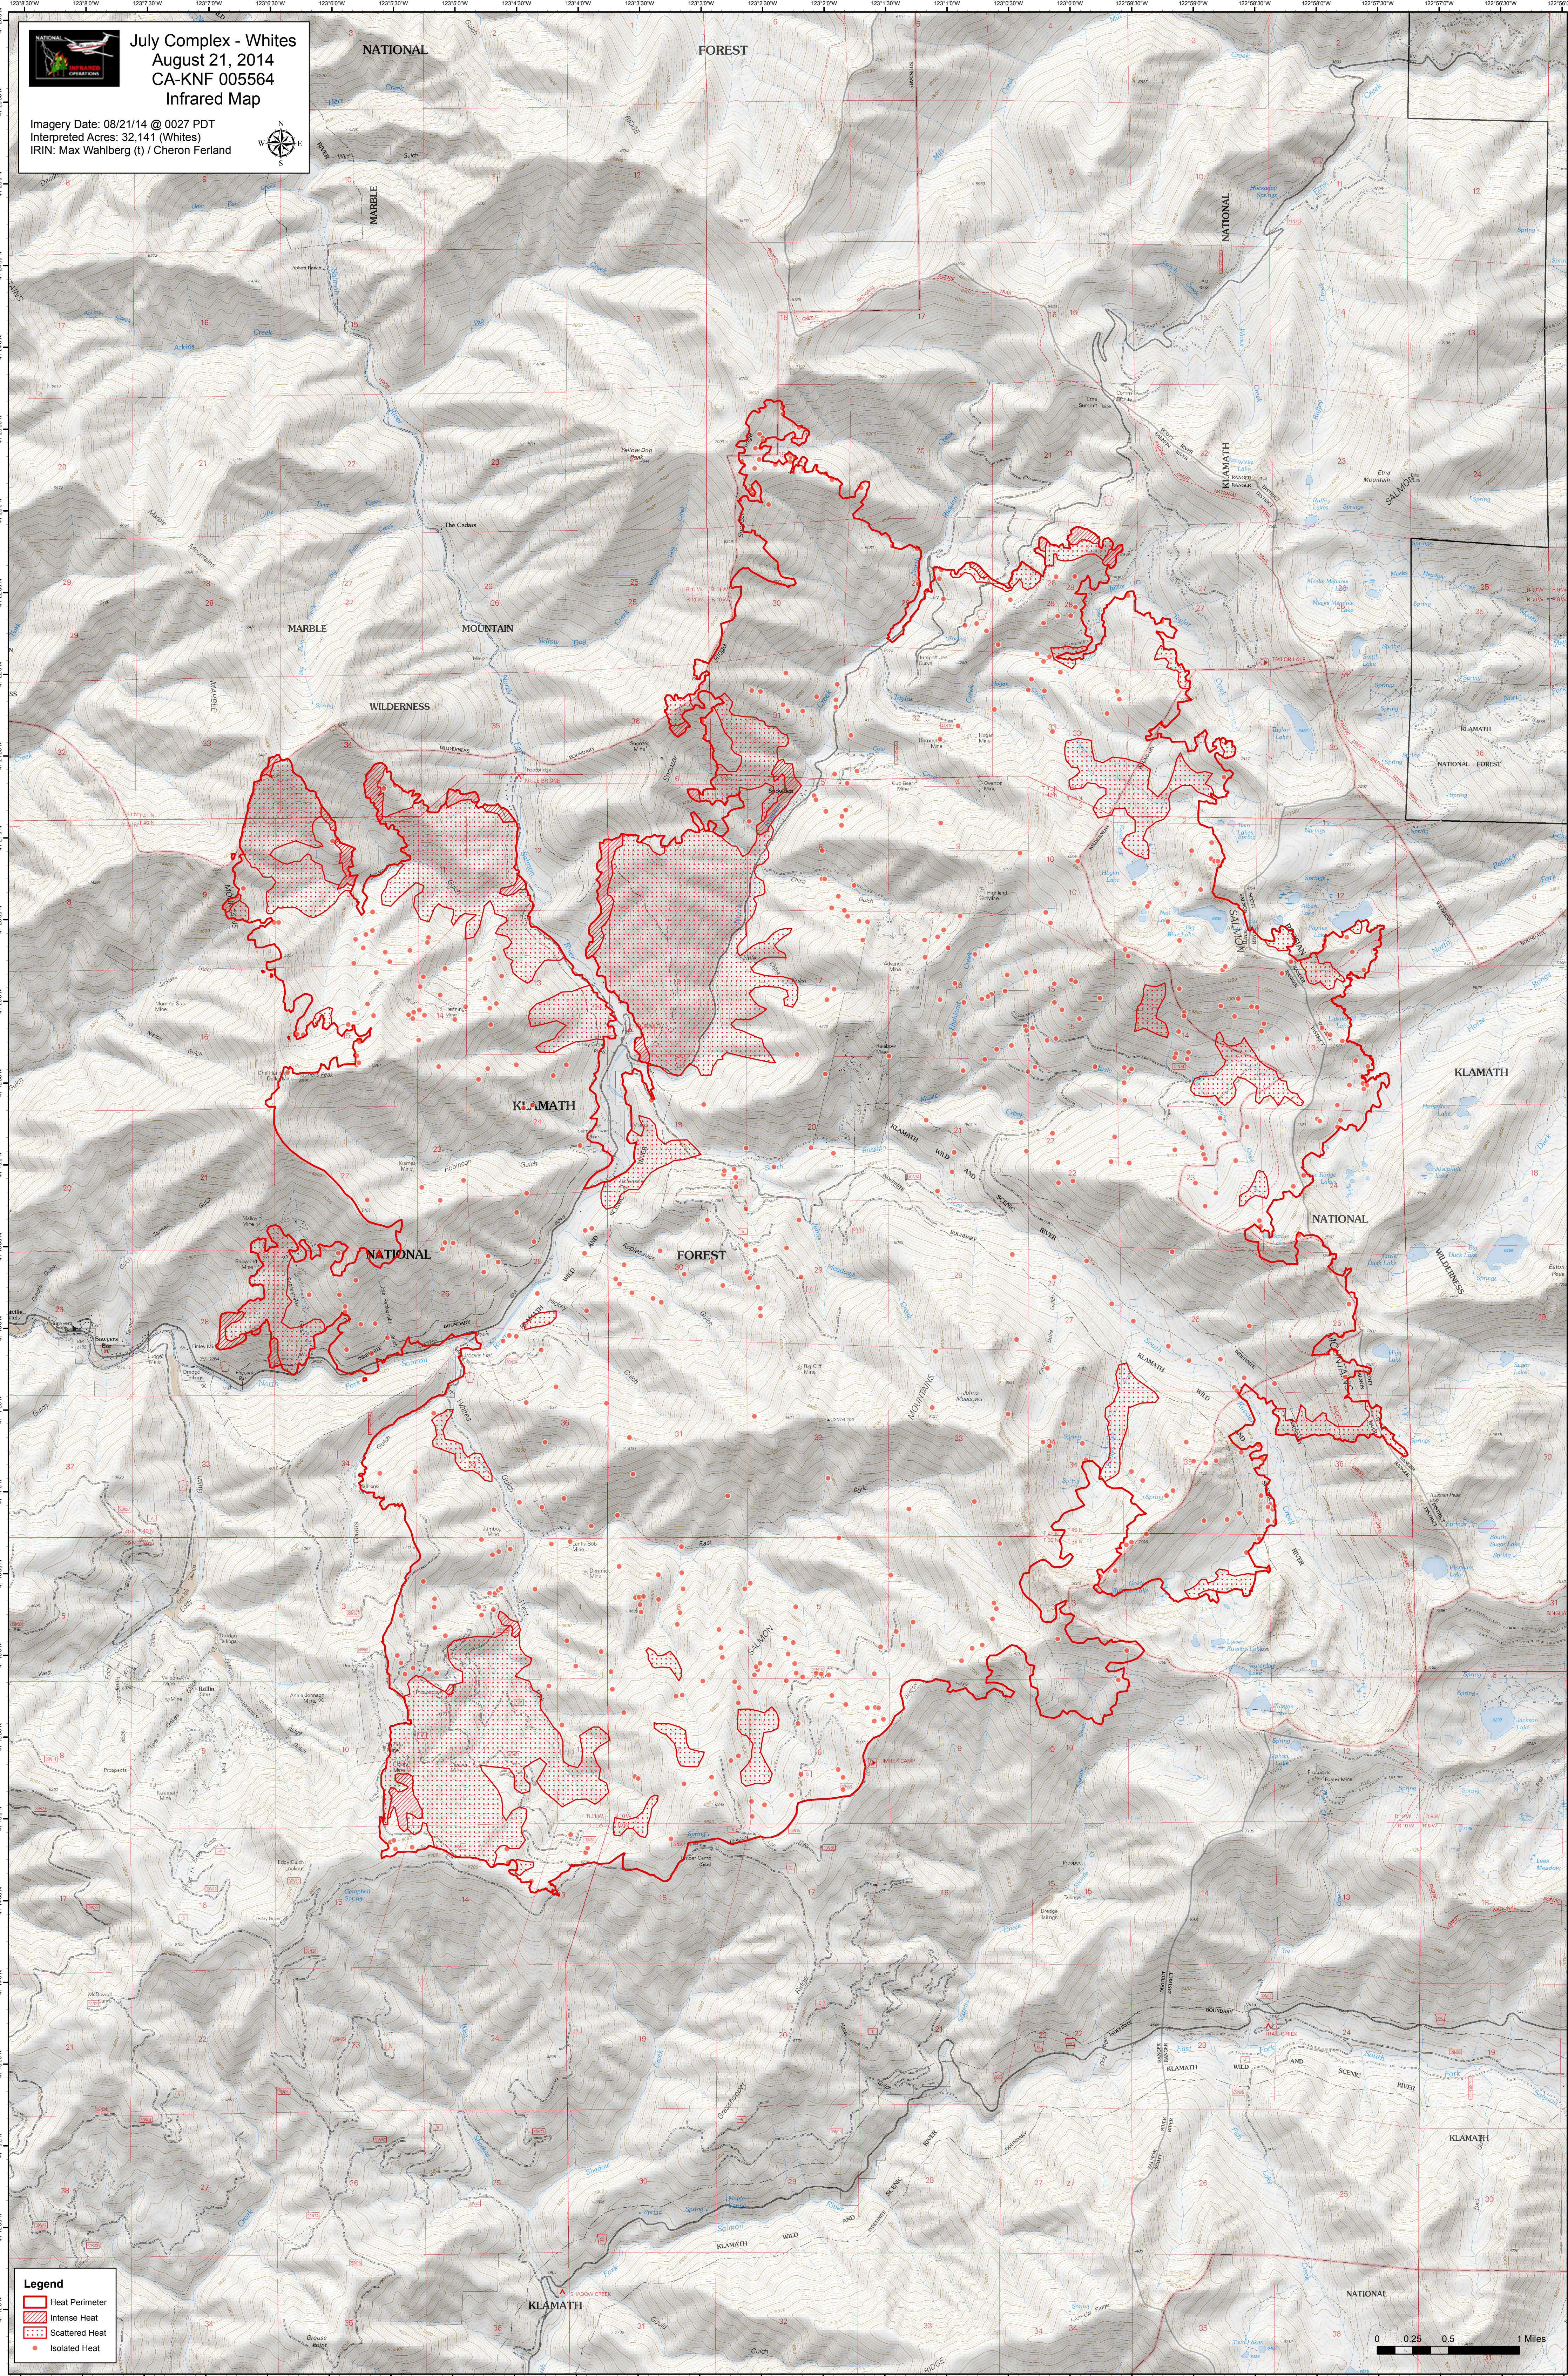

**July Complex - Whites**  
**August 21, 2014**  
**CA-KNF 005564**  
**Infrared Map**

Imagery Date: 08/21/14 @ 0027 PDT  
 Interpreted Acres: 32,141 (Whites)  
 IRIN: Max Wahlberg (I) / Cheron Ferland

**Legend**

- Heat Perimeter
- Intense Heat
- Scattered Heat
- Isolated Heat