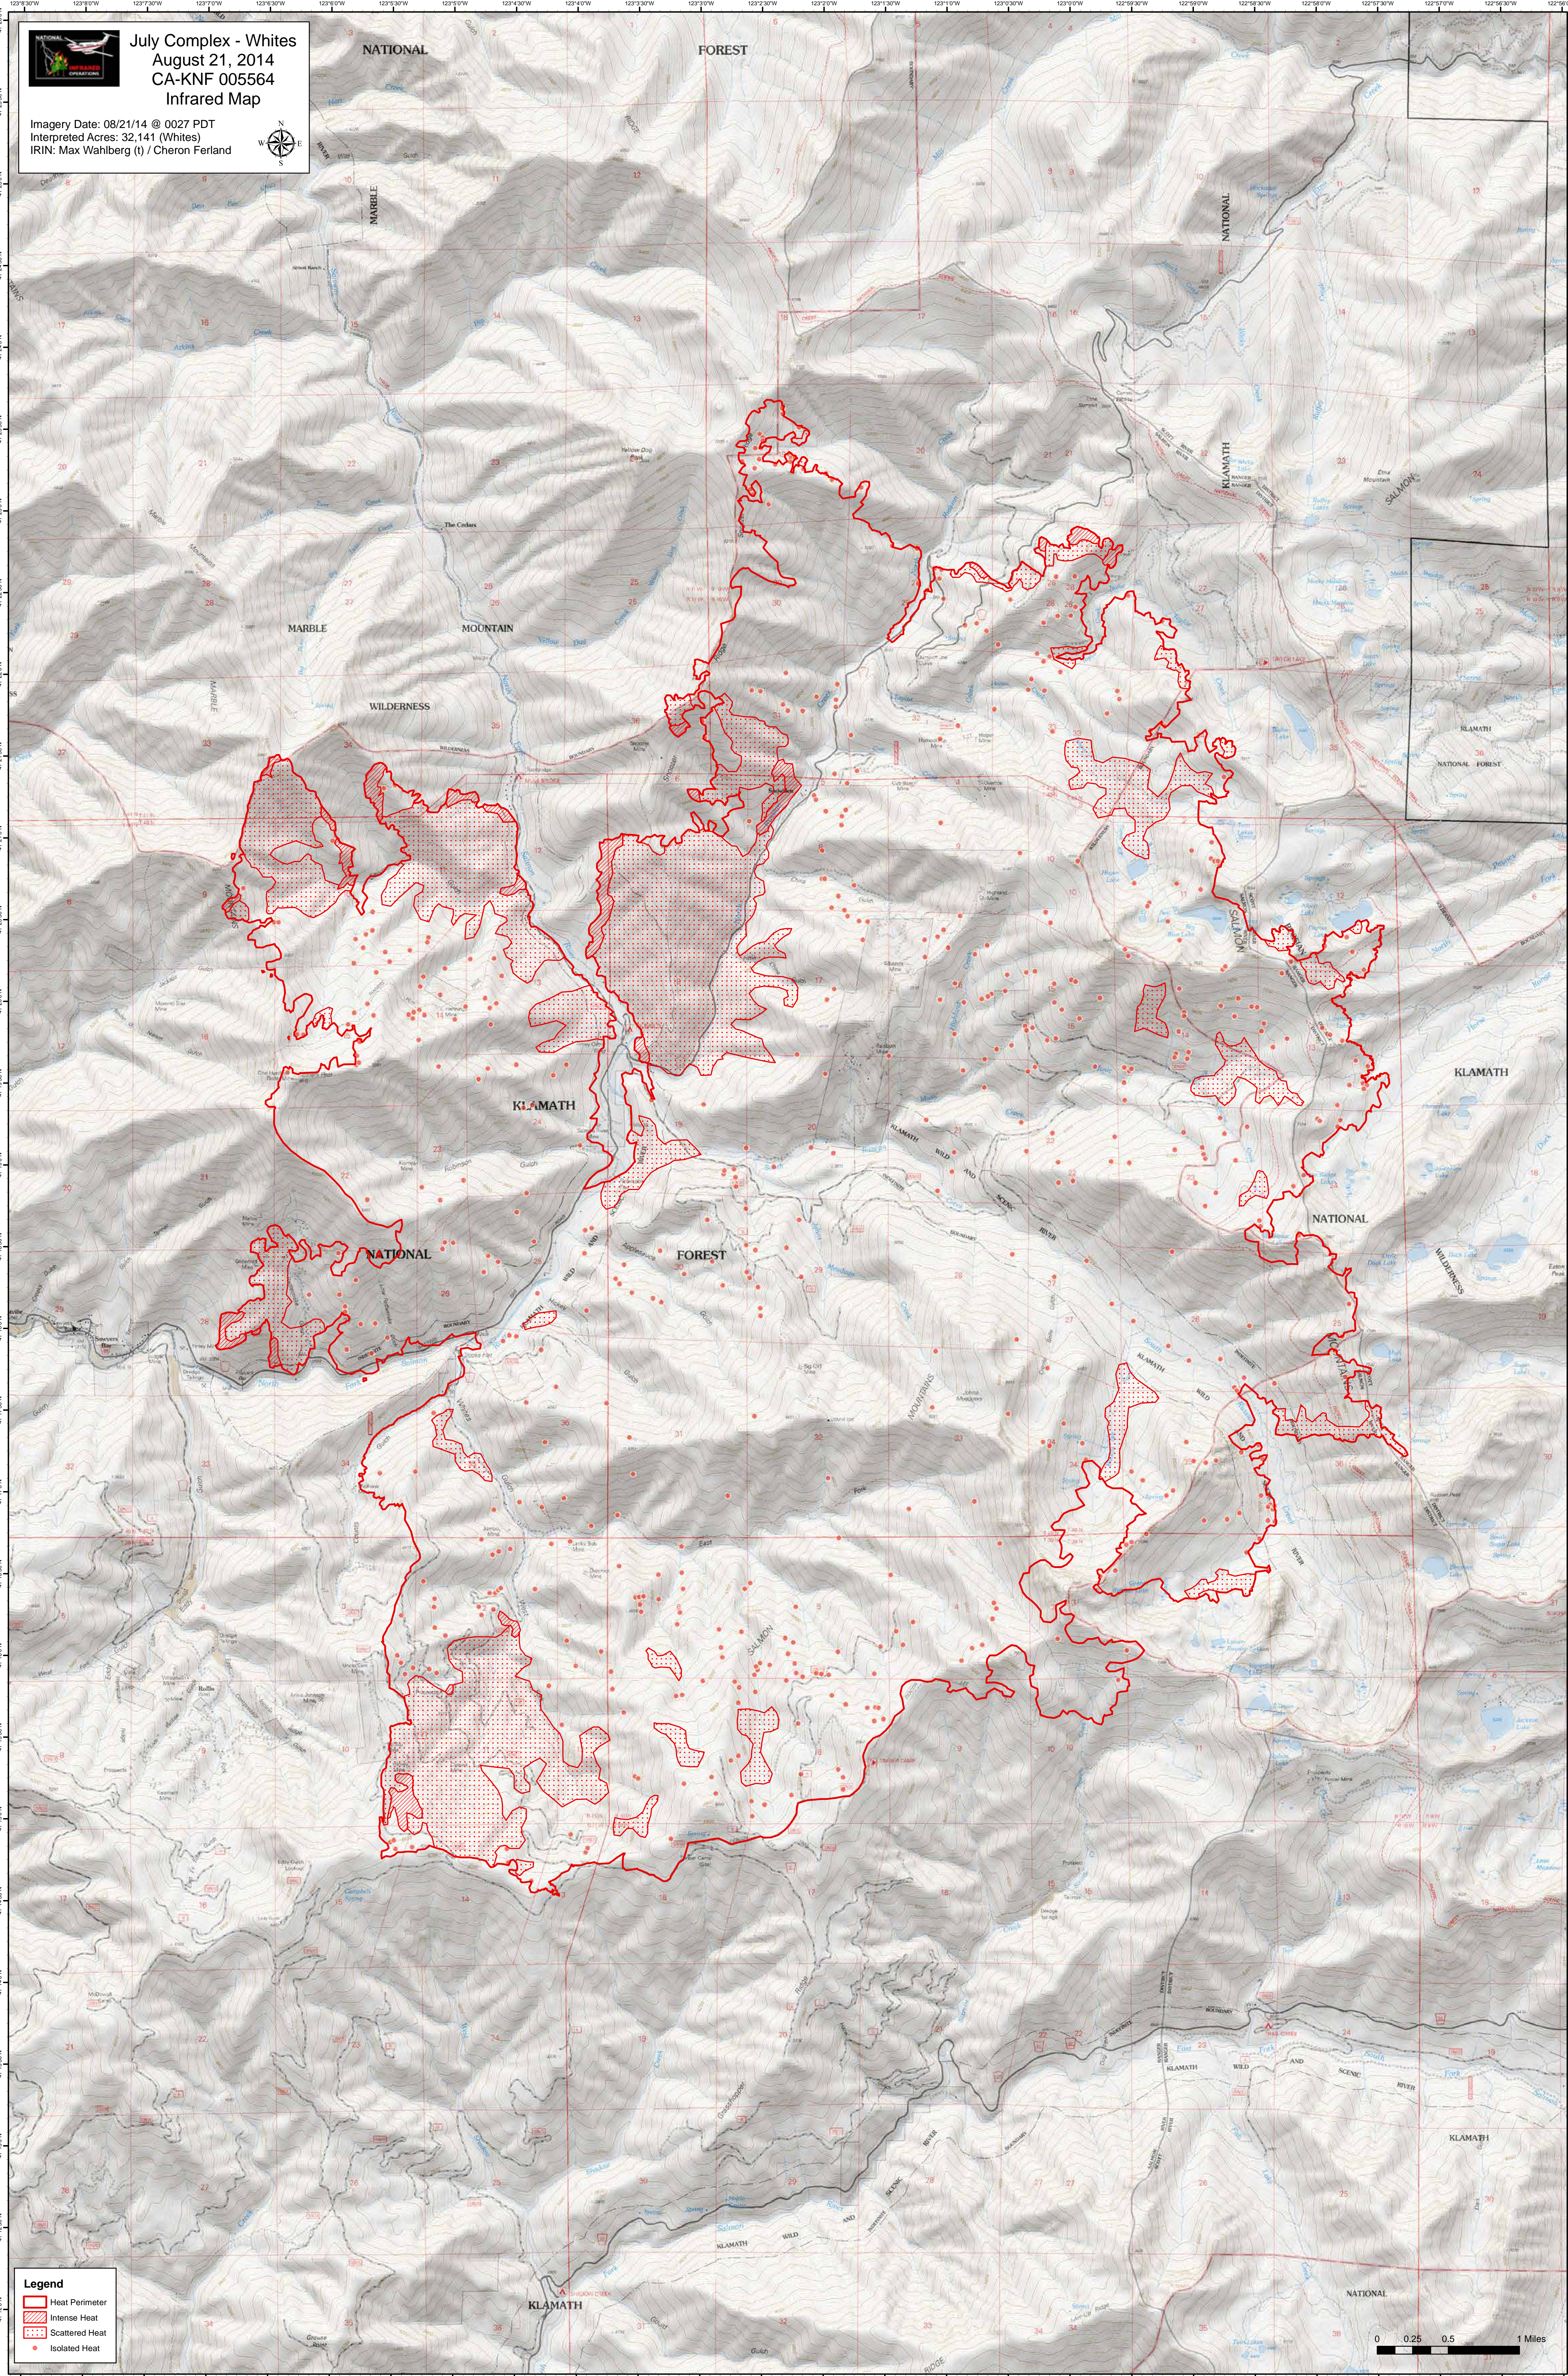

July Complex - Whites
August 21, 2014
CA-KNF 005564
Infrared Map

Imagery Date: 08/21/14 @ 0027 PDT
 Interpreted Acres: 32,141 (Whites)
 IRIN: Max Wahlberg (I) / Cheron Ferland

Legend

-  Heat Perimeter
-  Intense Heat
-  Scattered Heat
-  Isolated Heat