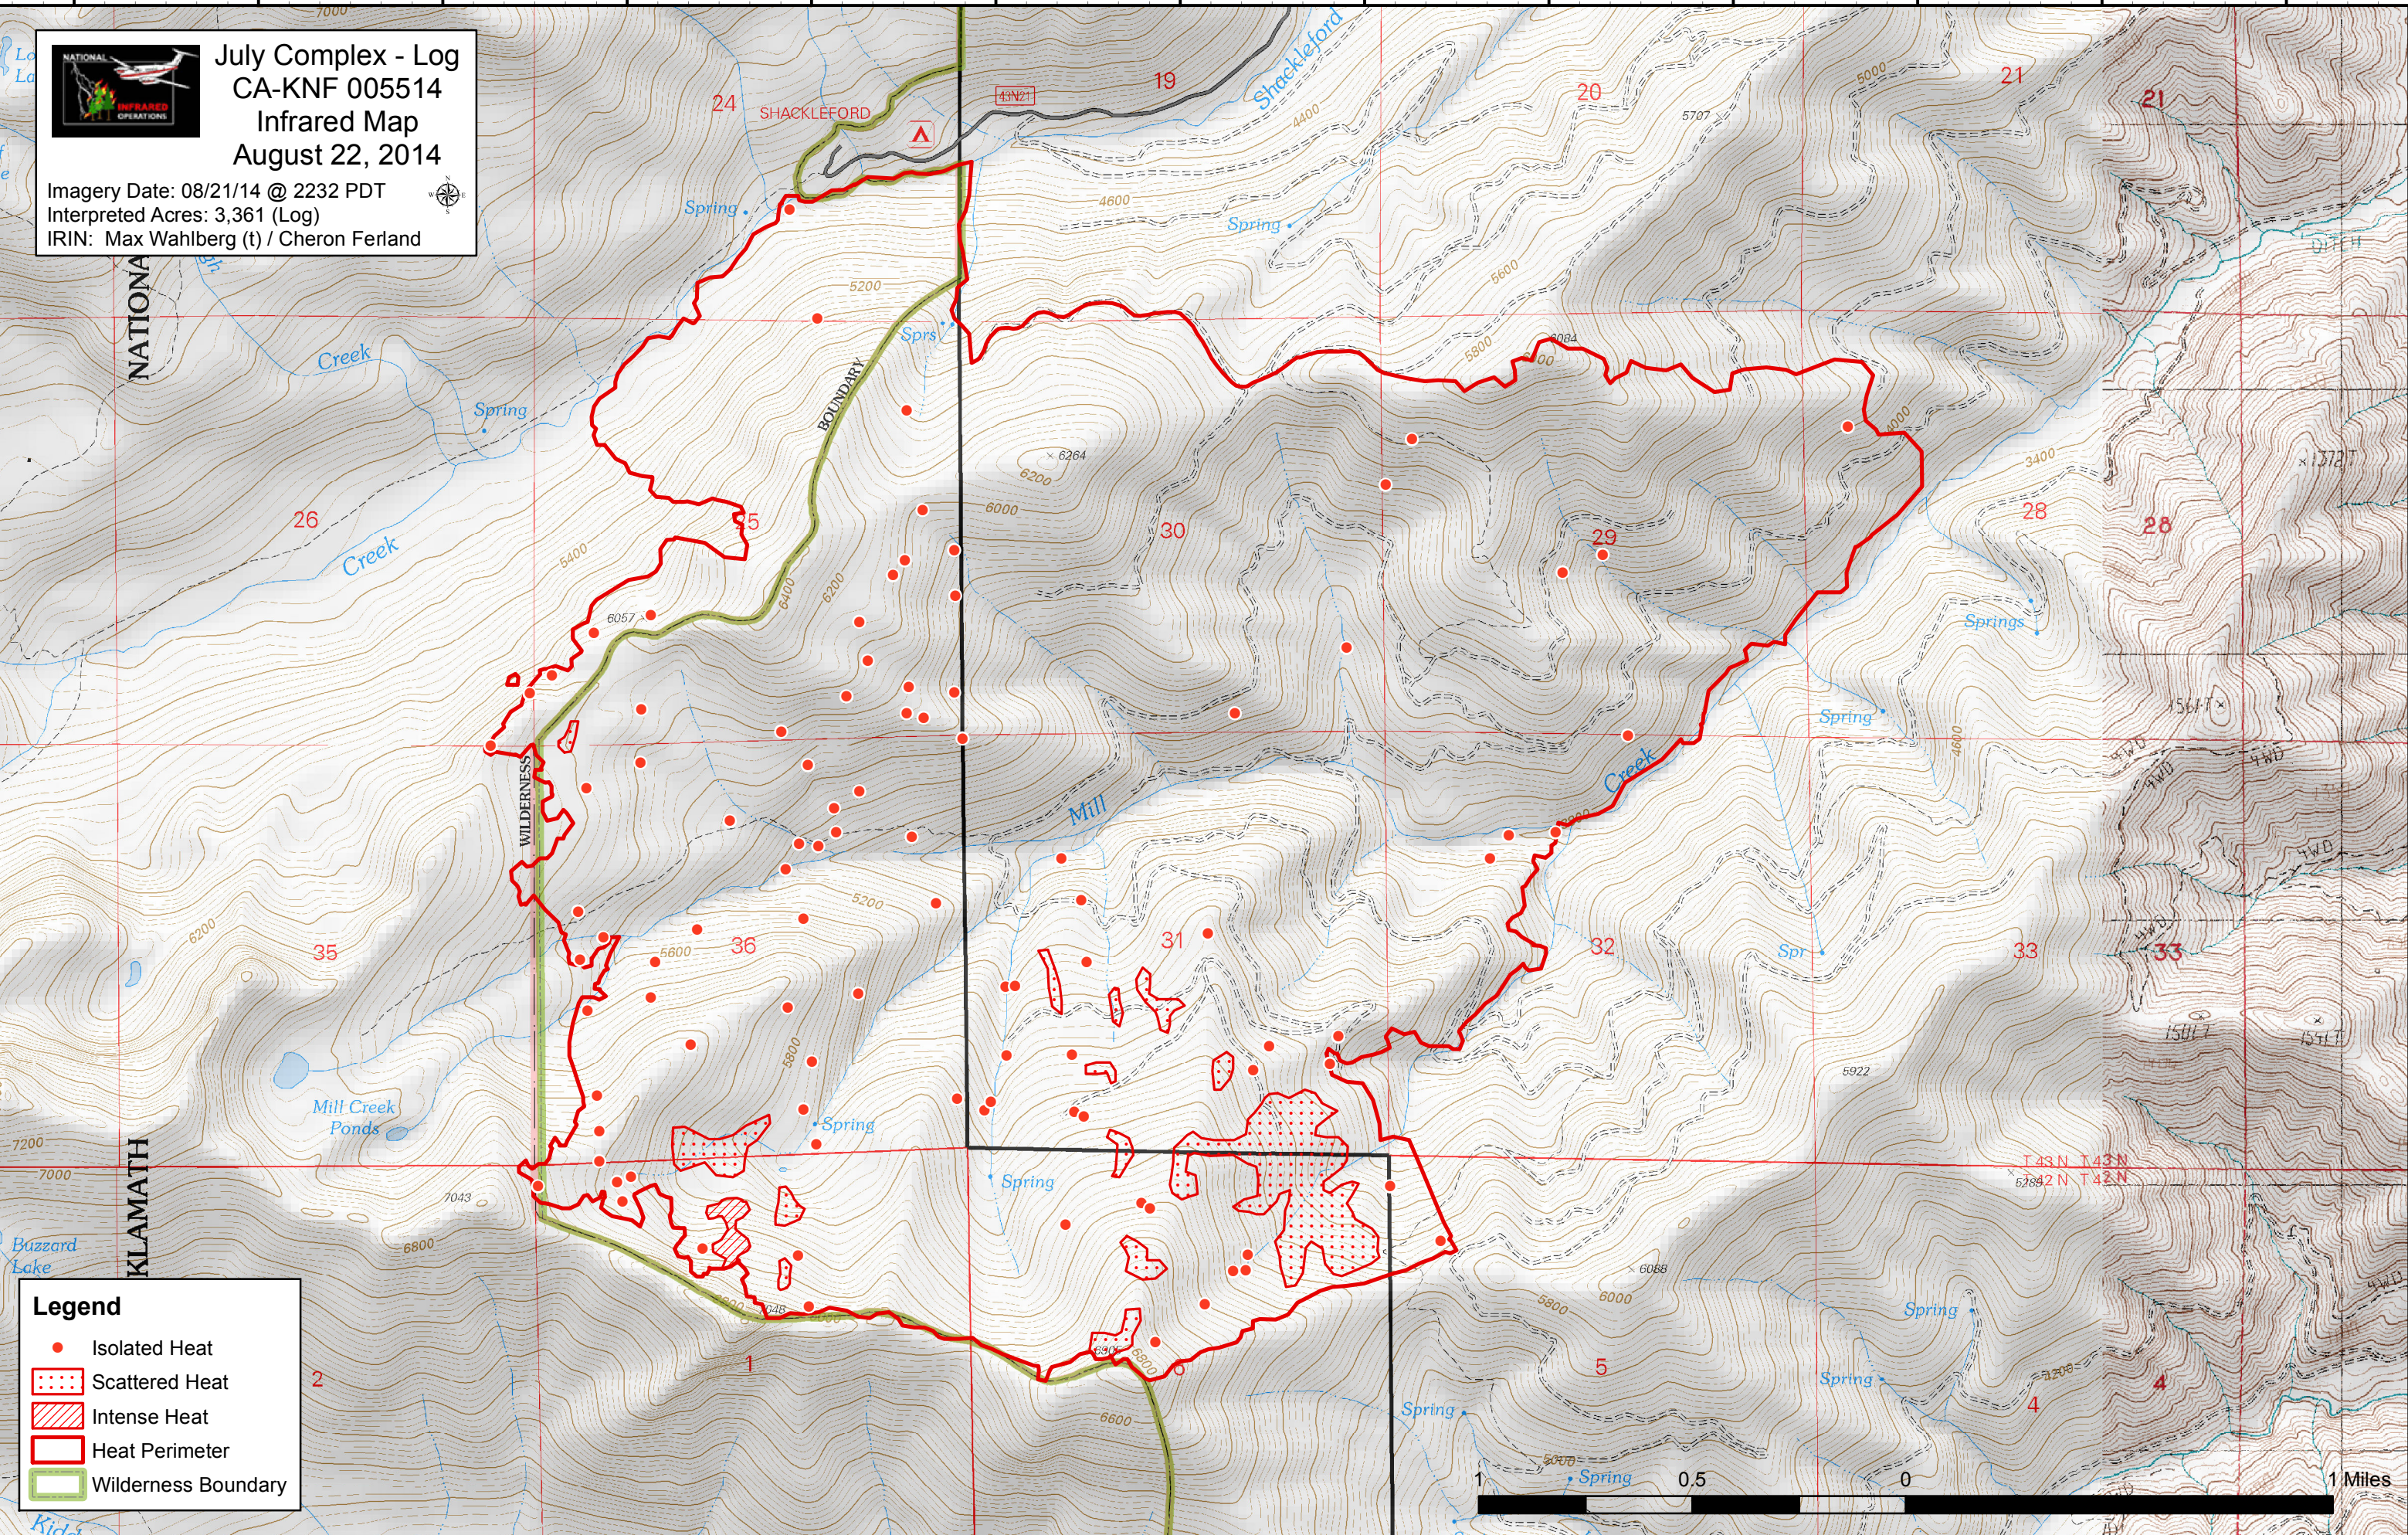

123°5'30"W 123°5'0"W 123°4'30"W 123°4'0"W 123°3'30"W 123°3'0"W 123°2'30"W 123°2'0"W 123°1'30"W 123°1'0"W 123°0'30"W 123°0'0"W 122°59'30"W

July Complex - Log  
CA-KNF 005514  
Infrared Map  
August 22, 2014

Imagery Date: 08/21/14 @ 2232 PDT  
Interpreted Acres: 3,361 (Log)  
IRIN: Max Wahlberg (t) / Cheron Ferland

41°33'30"N  
41°33'0"N  
41°32'30"N  
41°32'0"N  
41°31'30"N  
41°31'0"N

41°33'30"N  
41°33'0"N  
41°32'30"N  
41°32'0"N  
41°31'30"N  
41°31'0"N

**Legend**

- Isolated Heat
- Scattered Heat
- Intense Heat
- Heat Perimeter
- Wilderness Boundary

123°5'30"W 123°5'0"W 123°4'30"W 123°4'0"W 123°3'30"W 123°3'0"W 123°2'30"W 123°2'0"W 123°1'30"W 123°1'0"W 123°0'30"W 123°0'0"W 122°59'30"W