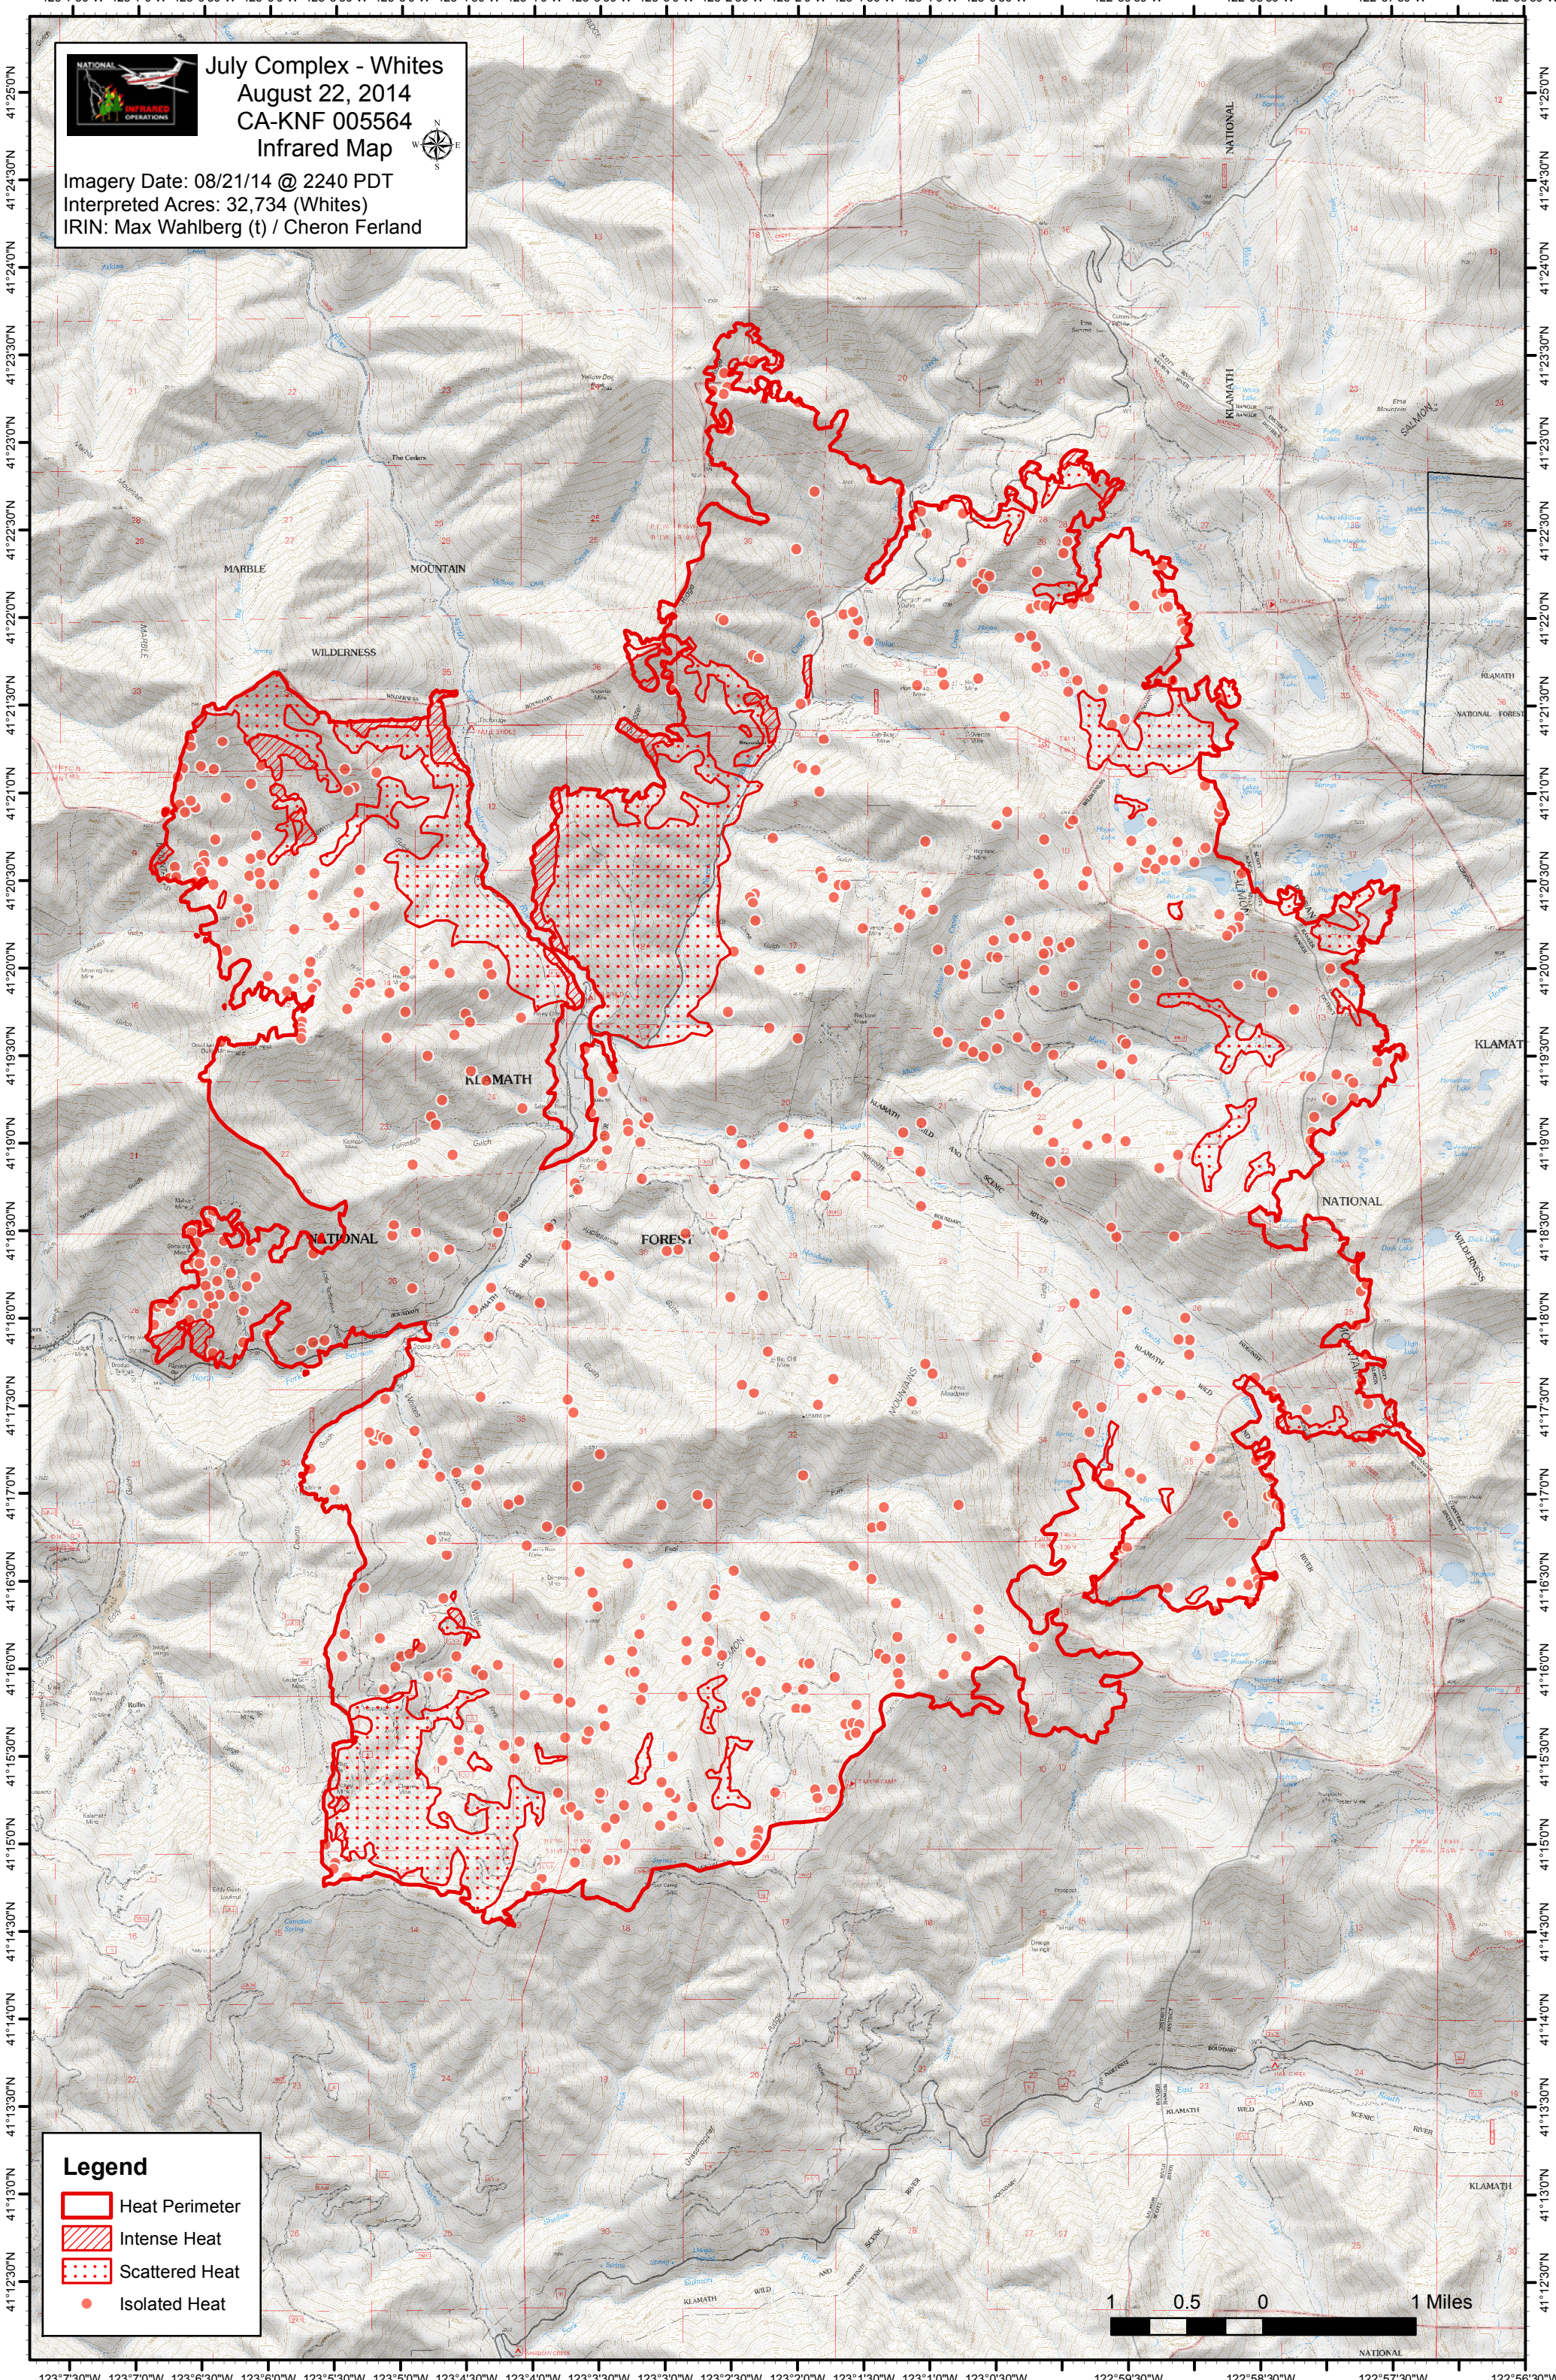

**July Complex - Whites**  
**August 22, 2014**  
**CA-KNF 005564**  
**Infrared Map**

Imagery Date: 08/21/14 @ 2240 PDT  
 Interpreted Acres: 32,734 (Whites)  
 IRIN: Max Wahlberg (t) / Cheron Ferland

**Legend**

-  Heat Perimeter
-  Intense Heat
-  Scattered Heat
-  Isolated Heat