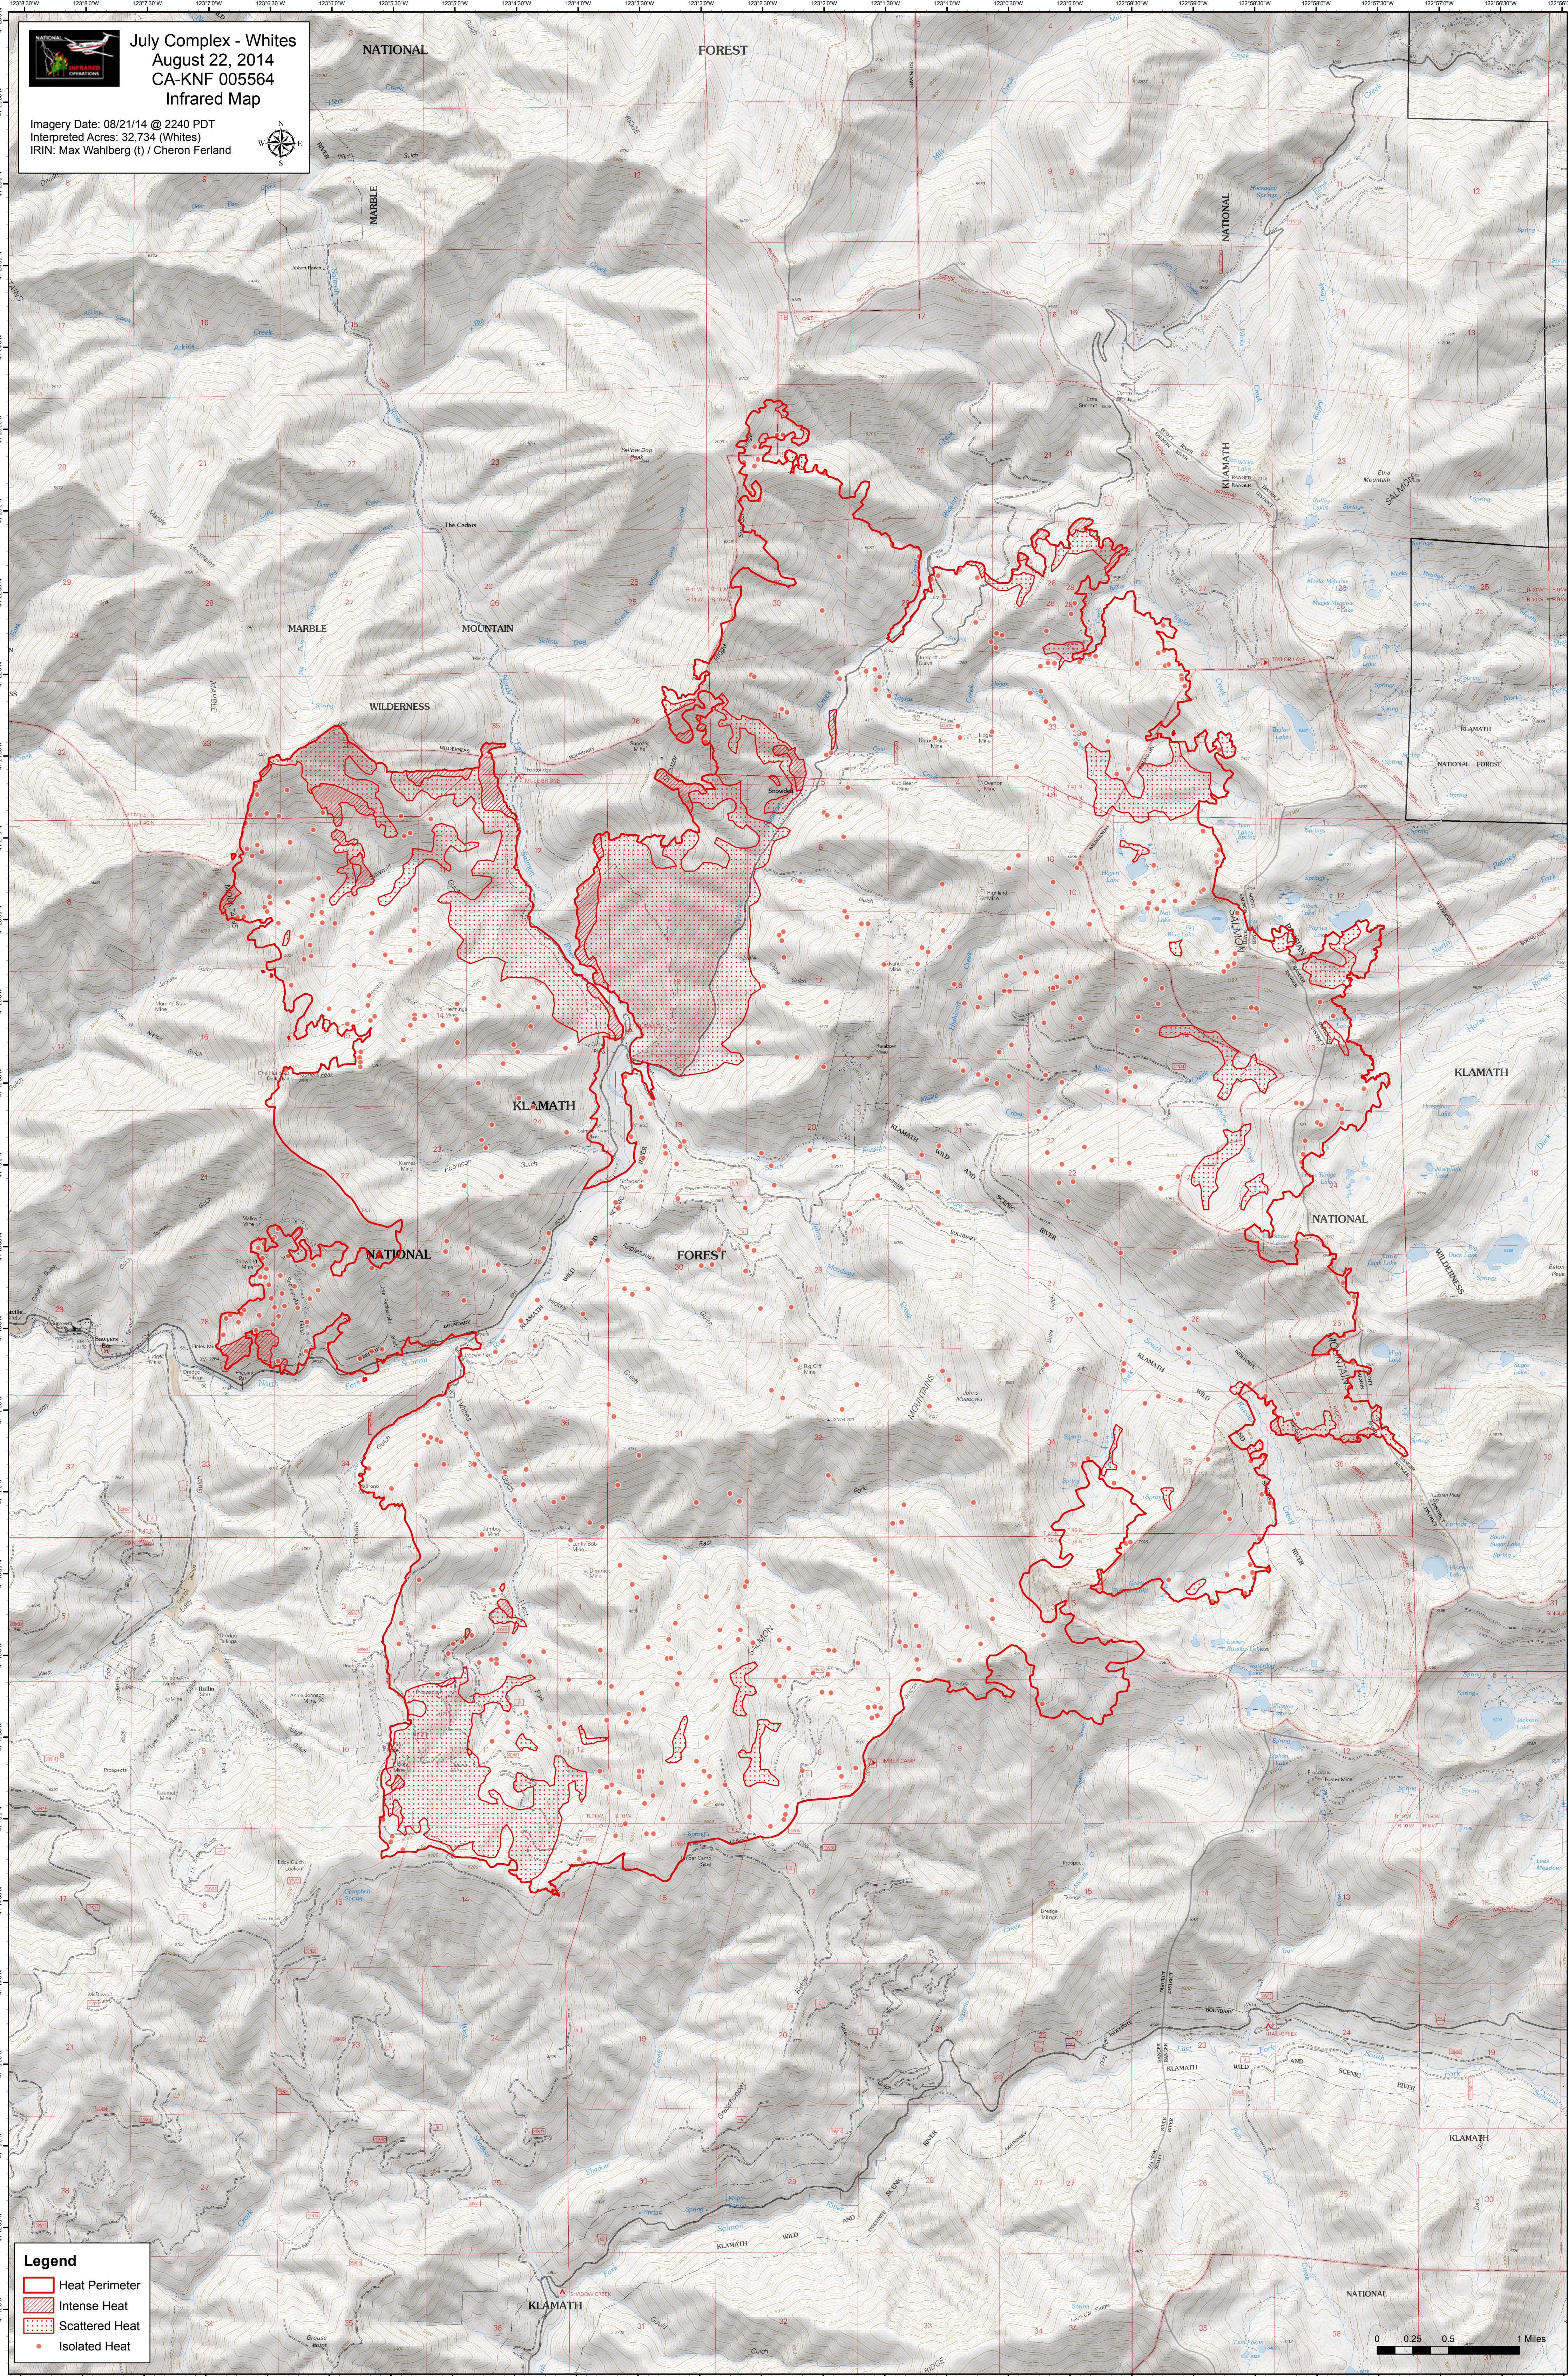

**July Complex - Whites**  
**August 22, 2014**  
**CA-KNF 005564**  
**Infrared Map**

Imagery Date: 08/21/14 @ 2240 PDT  
 Interpreted Acres: 32,734 (Whites)  
 IRIN: Max Wahlberg (I) / Cheron Ferland

**Legend**

-  Heat Perimeter
-  Intense Heat
-  Scattered Heat
-  Isolated Heat