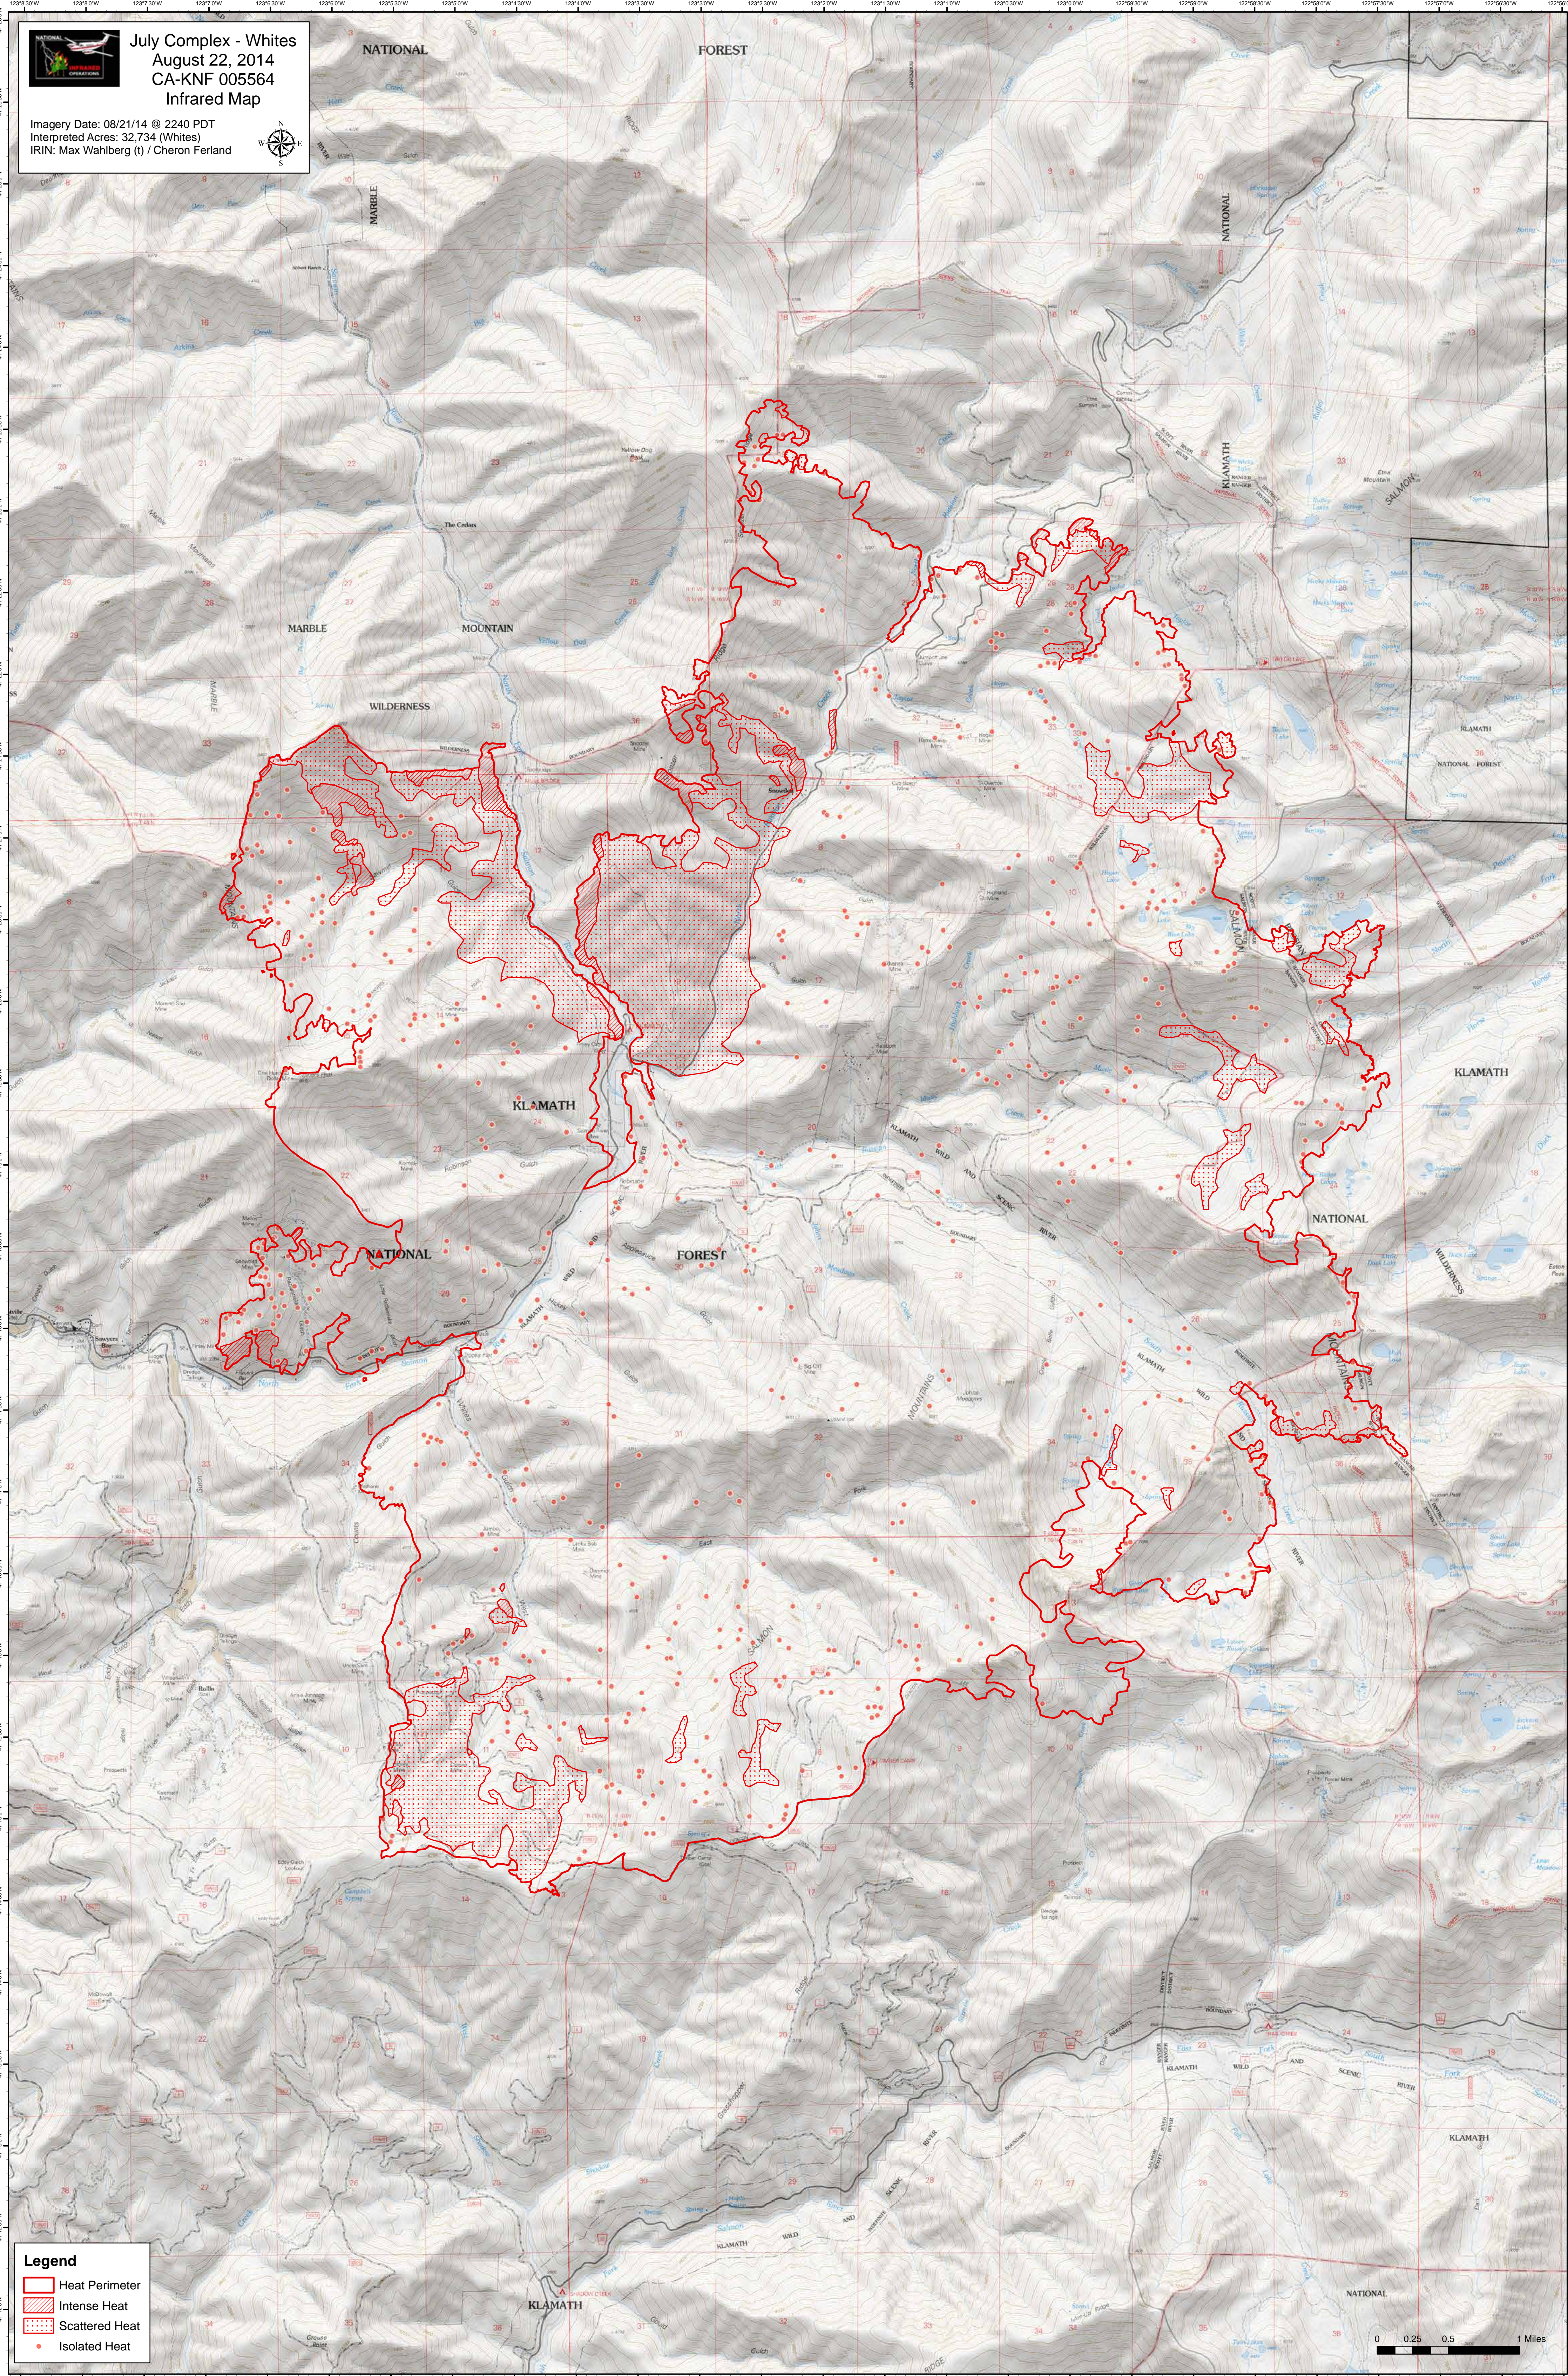

**July Complex - Whites**  
**August 22, 2014**  
**CA-KNF 005564**  
**Infrared Map**

Imagery Date: 08/21/14 @ 2240 PDT  
 Interpreted Acres: 32,734 (Whites)  
 IRIN: Max Wahlberg (I) / Cheron Ferland

**Legend**

-  Heat Perimeter
-  Intense Heat
-  Scattered Heat
-  Isolated Heat